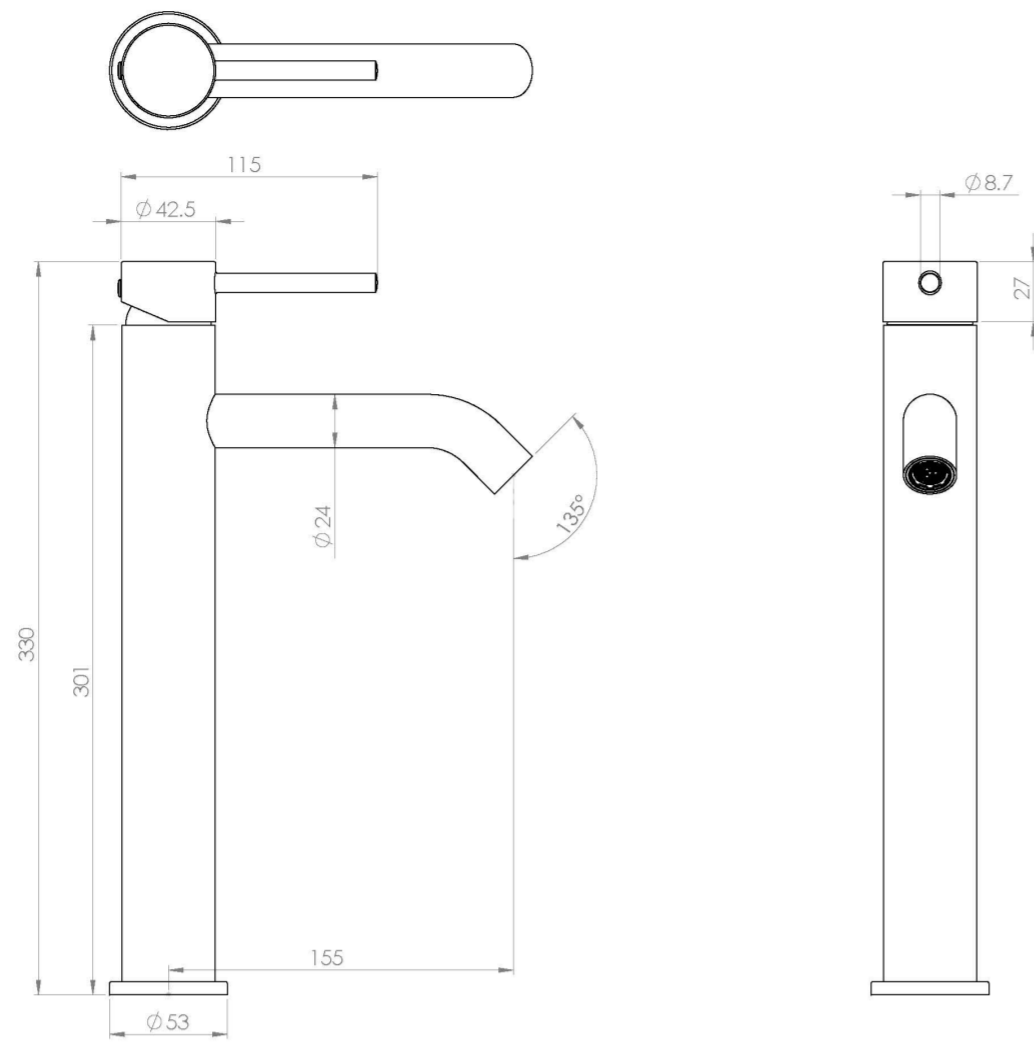

### PRODUCT INFORMATION

<b>Width:</b>	53mm
<b>Finish:</b>	Brushed Brass (PVD)
<b>Height:</b>	329.6mm
<b>Depth:</b>	176.7mm
<b>Material:</b>	Brass
<b>Product Type:</b>	Tall Basin Mixer Tap, Deck Mounted Basin Mixer Tap
<b>Approvals:</b>	WRAS Approved
<b>Weight</b>	1.63kg
<b>Waste</b>	Not included, purchase separately
<b>Guarantee</b>	5 years
<b>Spout Projection (mm)</b>	155.5mm
<b>Other Features</b>	Pair with a countertop basin
<b>Material</b>	Brass
<b>Approvals/Standards</b>	WRAS

### DESCRIPTION

The COS collection was designed to create brassware that was both modern and classic to suit any style of bathroom.

This COS tall basin mixer in this stunning brushed brass finish will instantly add a luxury touch to your bathroom, and with it having a PVD finish, it will continuously look flawless for years to come. It is best suited with a countertop basin and countertop because of its height.

## TECHNICAL DRAWING