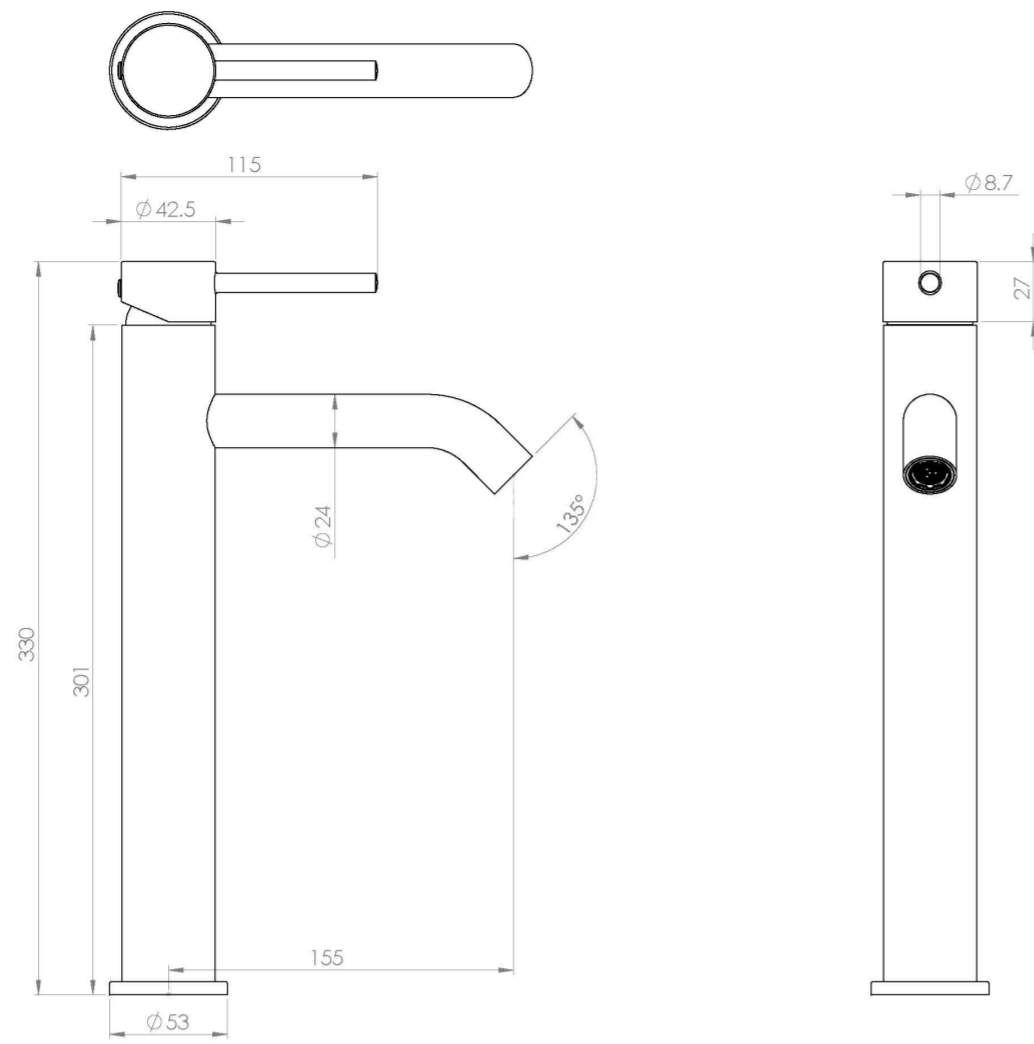

COS TALL BASIN MIXER - BRUSHED BRASS

Product Code: CO204.BB

PRODUCT INFORMATION

Width:	53mm
Finish:	Brushed Brass (PVD)
Height:	329.6mm
Depth:	176.7mm
Material:	Brass
Product Type:	Tall Basin Mixer Tap, Deck Mounted Basin Mixer Tap
Approvals:	WRAS Approved
Weight	1.63kg
Waste	Not included, purchase separately
Guarantee	5 years
Spout Projection (mm)	155.5mm
Other Features	Pair with a countertop basin
Material	Brass
Approvals/Standards	WRAS

DESCRIPTION

The COS collection was designed to create brassware that was both modern and classic to suit any style of bathroom.

This COS tall basin mixer in this stunning brushed brass finish will instantly add a luxury touch to your bathroom, and with it having a PVD finish, it will continuously look flawless for years to come. It is best suited with a countertop basin and countertop because of its height.

Waste to be purchased separately.

TECHNICAL DRAWING

FLOW RATE

- 0.2 Bar - Flowrate: 3.1 l/min
- 0.3 Bar - Flowrate: 3.6 l/min
- 0.4 Bar - Flowrate: 4.1 l/min
- 0.5 Bar - Flowrate: 4.5 l/min
- 1 Bar - Flowrate: 6.3 l/min
- 2 Bar - Flowrate: 9 l/min
- 3 Bar - Flowrate: 11.1 l/min
- 4 Bar - Flowrate: 13 l/min
- 5 Bar - Flowrate: 14.6 l/min