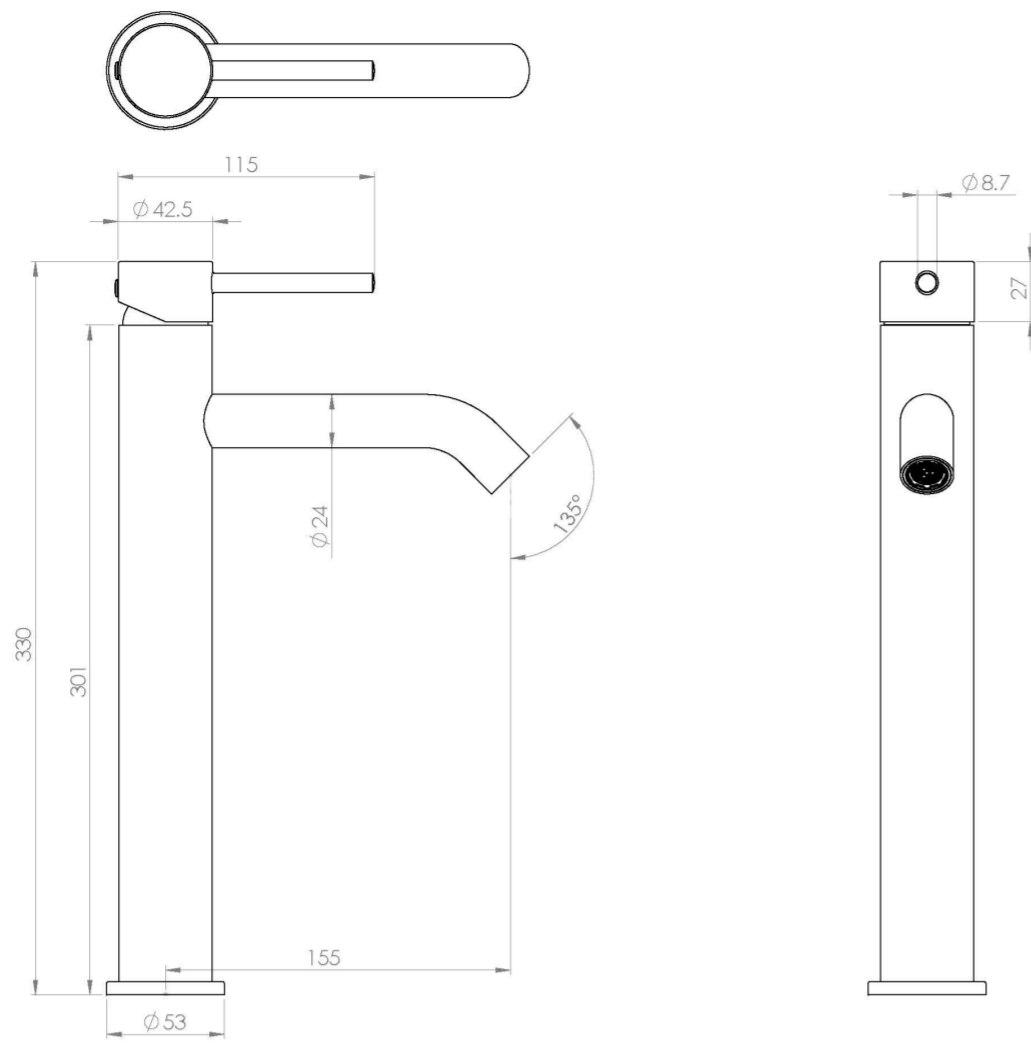

### PRODUCT INFORMATION

<b>Width:</b>	53mm
<b>Finish:</b>	Brushed Brass (PVD)
<b>Height:</b>	329.6mm
<b>Depth:</b>	176.7mm
<b>Material:</b>	Brass
<b>Product Type:</b>	Tall Basin Mixer Tap, Deck Mounted Basin Mixer Tap
<b>Approvals:</b>	WRAS Approved
<b>Weight</b>	1.63kg
<b>Waste</b>	Not included, purchase separately
<b>Guarantee</b>	5 years
<b>Spout Projection (mm)</b>	155.5mm
<b>Other Features</b>	Pair with a countertop basin
<b>Material</b>	Brass
<b>Approvals/Standards</b>	WRAS

### DESCRIPTION

The COS collection was designed to create brassware that was both modern and classic to suit any style of bathroom.

This COS tall basin mixer in this stunning brushed brass finish will instantly add a luxury touch to your bathroom, and with it having a PVD finish, it will continuously look flawless for years to come. It is best suited with a countertop basin and countertop because of its height.

## TECHNICAL DRAWING