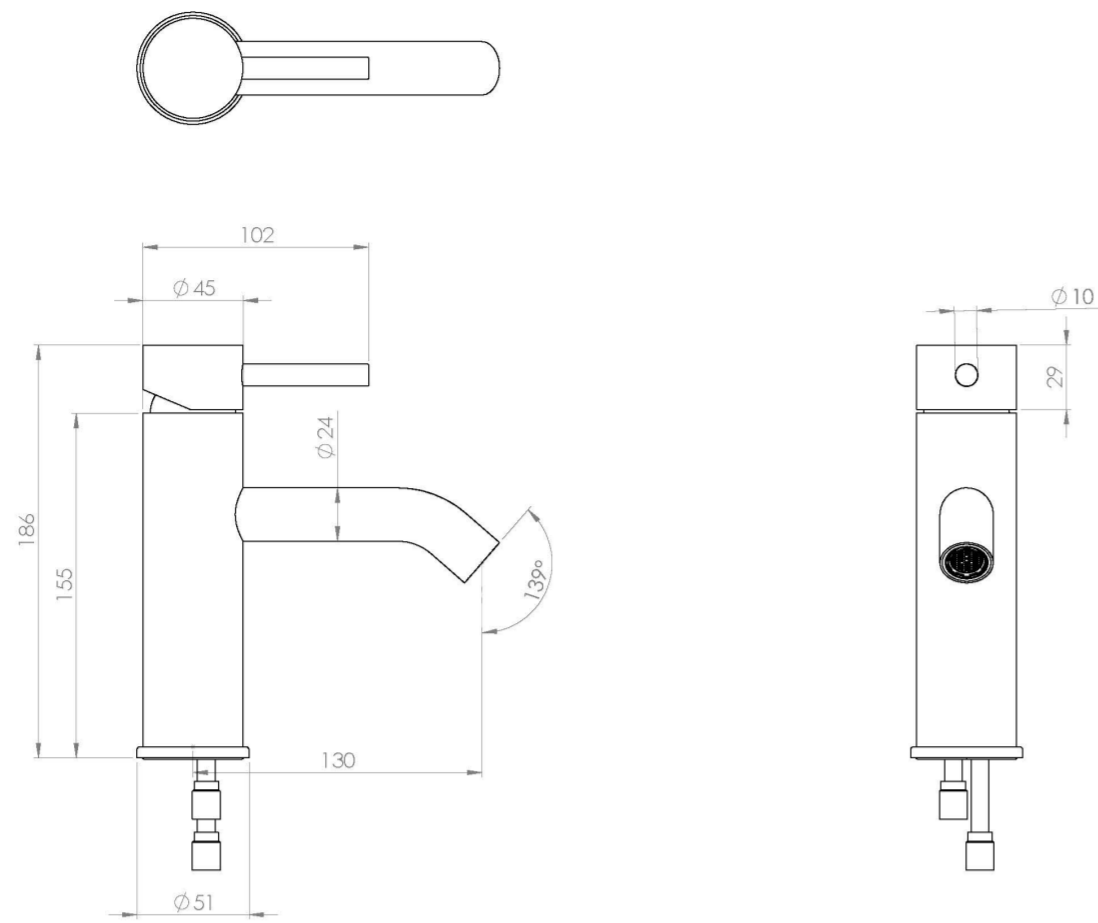

### PRODUCT INFORMATION

<b>Width:</b>	50.5mm
<b>Finish:</b>	Brushed Brass (PVD)
<b>Height:</b>	185.6mm
<b>Depth:</b>	152.5mm
<b>Material:</b>	Brass
<b>Product Type:</b>	Deck Mounted Basin Mixer Tap
<b>Approvals:</b>	WRAS Approved
<b>Weight</b>	1.29kg
<b>Waste</b>	Not included, purchase separately
<b>Guarantee</b>	5 years
<b>Spout Projection (mm)</b>	130mm
<b>Material</b>	Brass
<b>Approvals/Standards</b>	WRAS

## TECHNICAL DRAWING