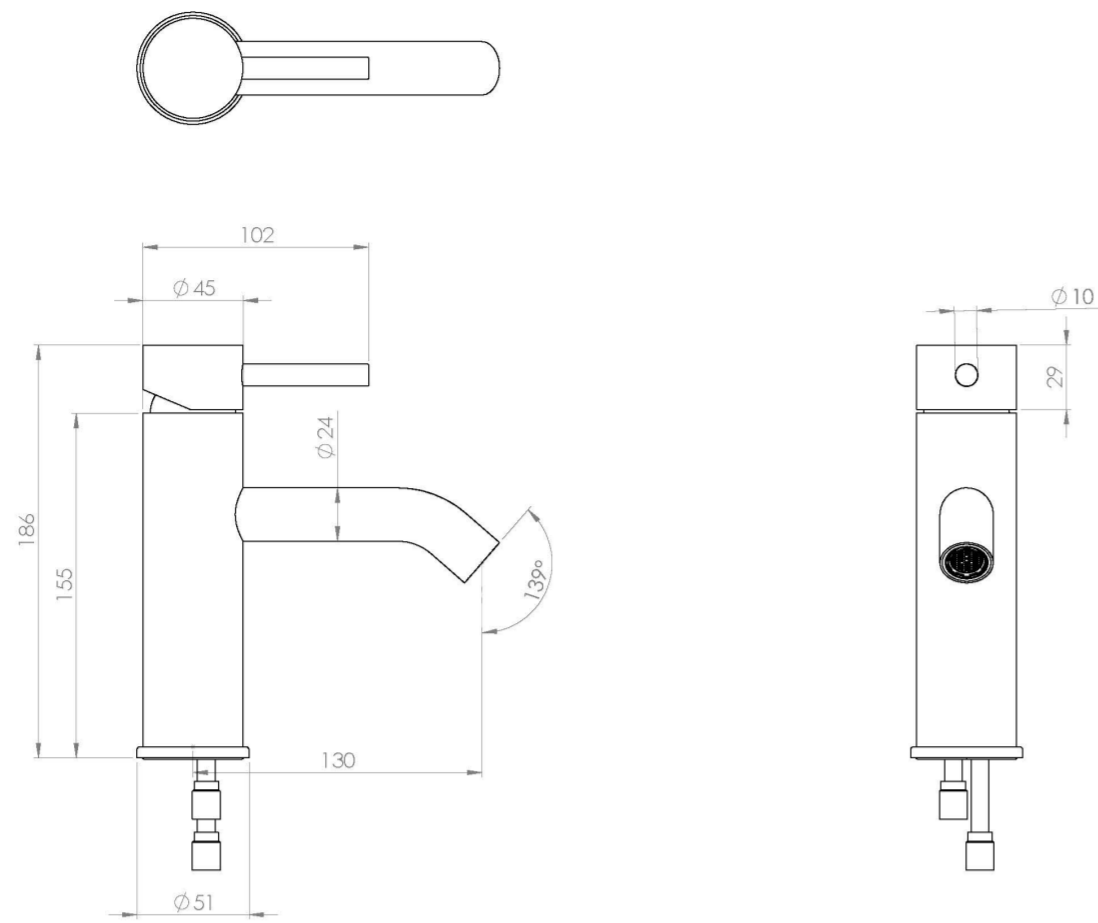

### PRODUCT INFORMATION

<b>Width:</b>	50.5mm
<b>Finish:</b>	Brushed Brass (PVD)
<b>Height:</b>	185.6mm
<b>Depth:</b>	152.5mm
<b>Material:</b>	Brass
<b>Product Type:</b>	Deck Mounted Basin Mixer Tap
<b>Approvals:</b>	WRAS Approved
<b>Weight</b>	1.29kg
<b>Waste</b>	Not included, purchase separately
<b>Guarantee</b>	5 years
<b>Spout Projection (mm)</b>	130mm
<b>Material</b>	Brass
<b>Approvals/Standards</b>	WRAS

# TECHNICAL DRAWING