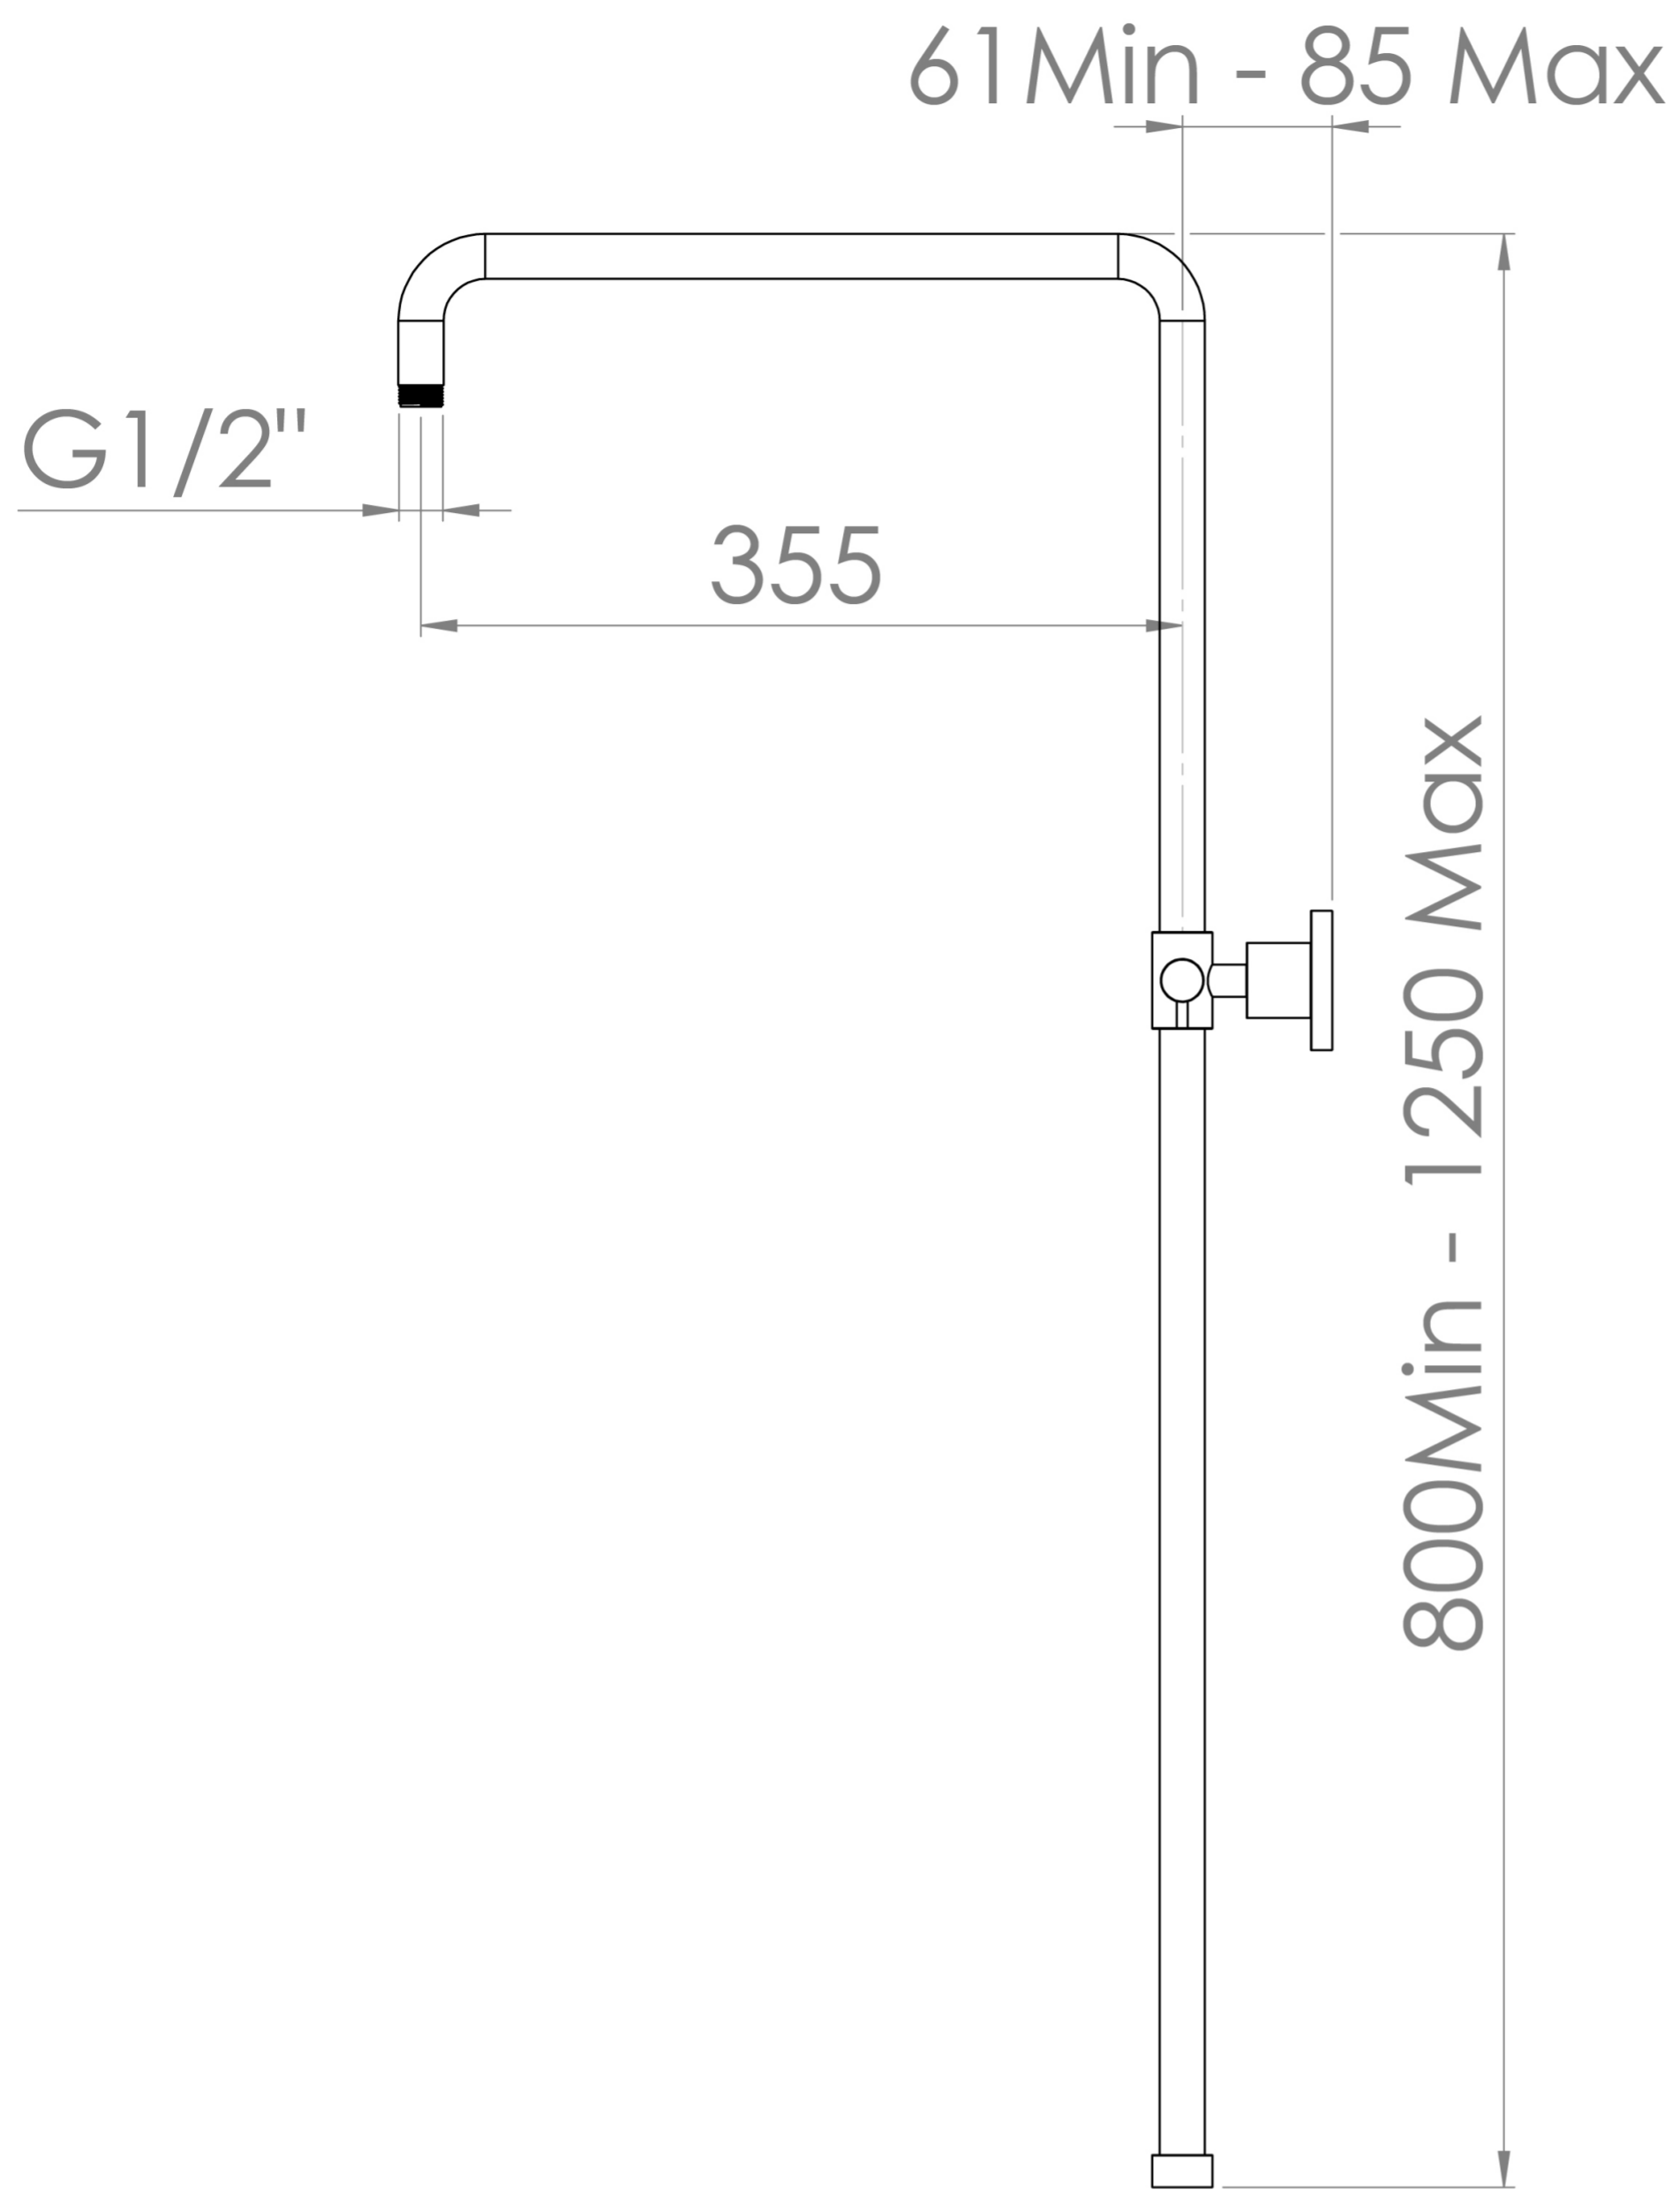

COS RIGID RISER RAIL (FOR CO2WVO1) - CHROME

PRODUCT INFORMATION

Finish:	Chrome
Height:	800mm
Depth:	355mm
Material	Brass
Weight	1.85kg

Product Code: CORR01

DESCRIPTION

The COS collection was designed to create brassware that was both modern and classic to suit any style of bathroom.

This COS rigid riser rail in chrome was specifically created to be paired with our COS thermostatic 2 way bar valve. It has an adjustable handset holder bracket so you can move where you want the handset to sit, and the rail itself is also adjustable so you can change the height of where the shower head sits.

Pair it with a COS round shower head, COS handset, and shower hose.

Saneux reserves the right to alter the specifications and product range without prior notice. Dimensions are given as a guide only. Dimensions should not be used for surrounding furniture, fixtures and fittings until the product is on site.