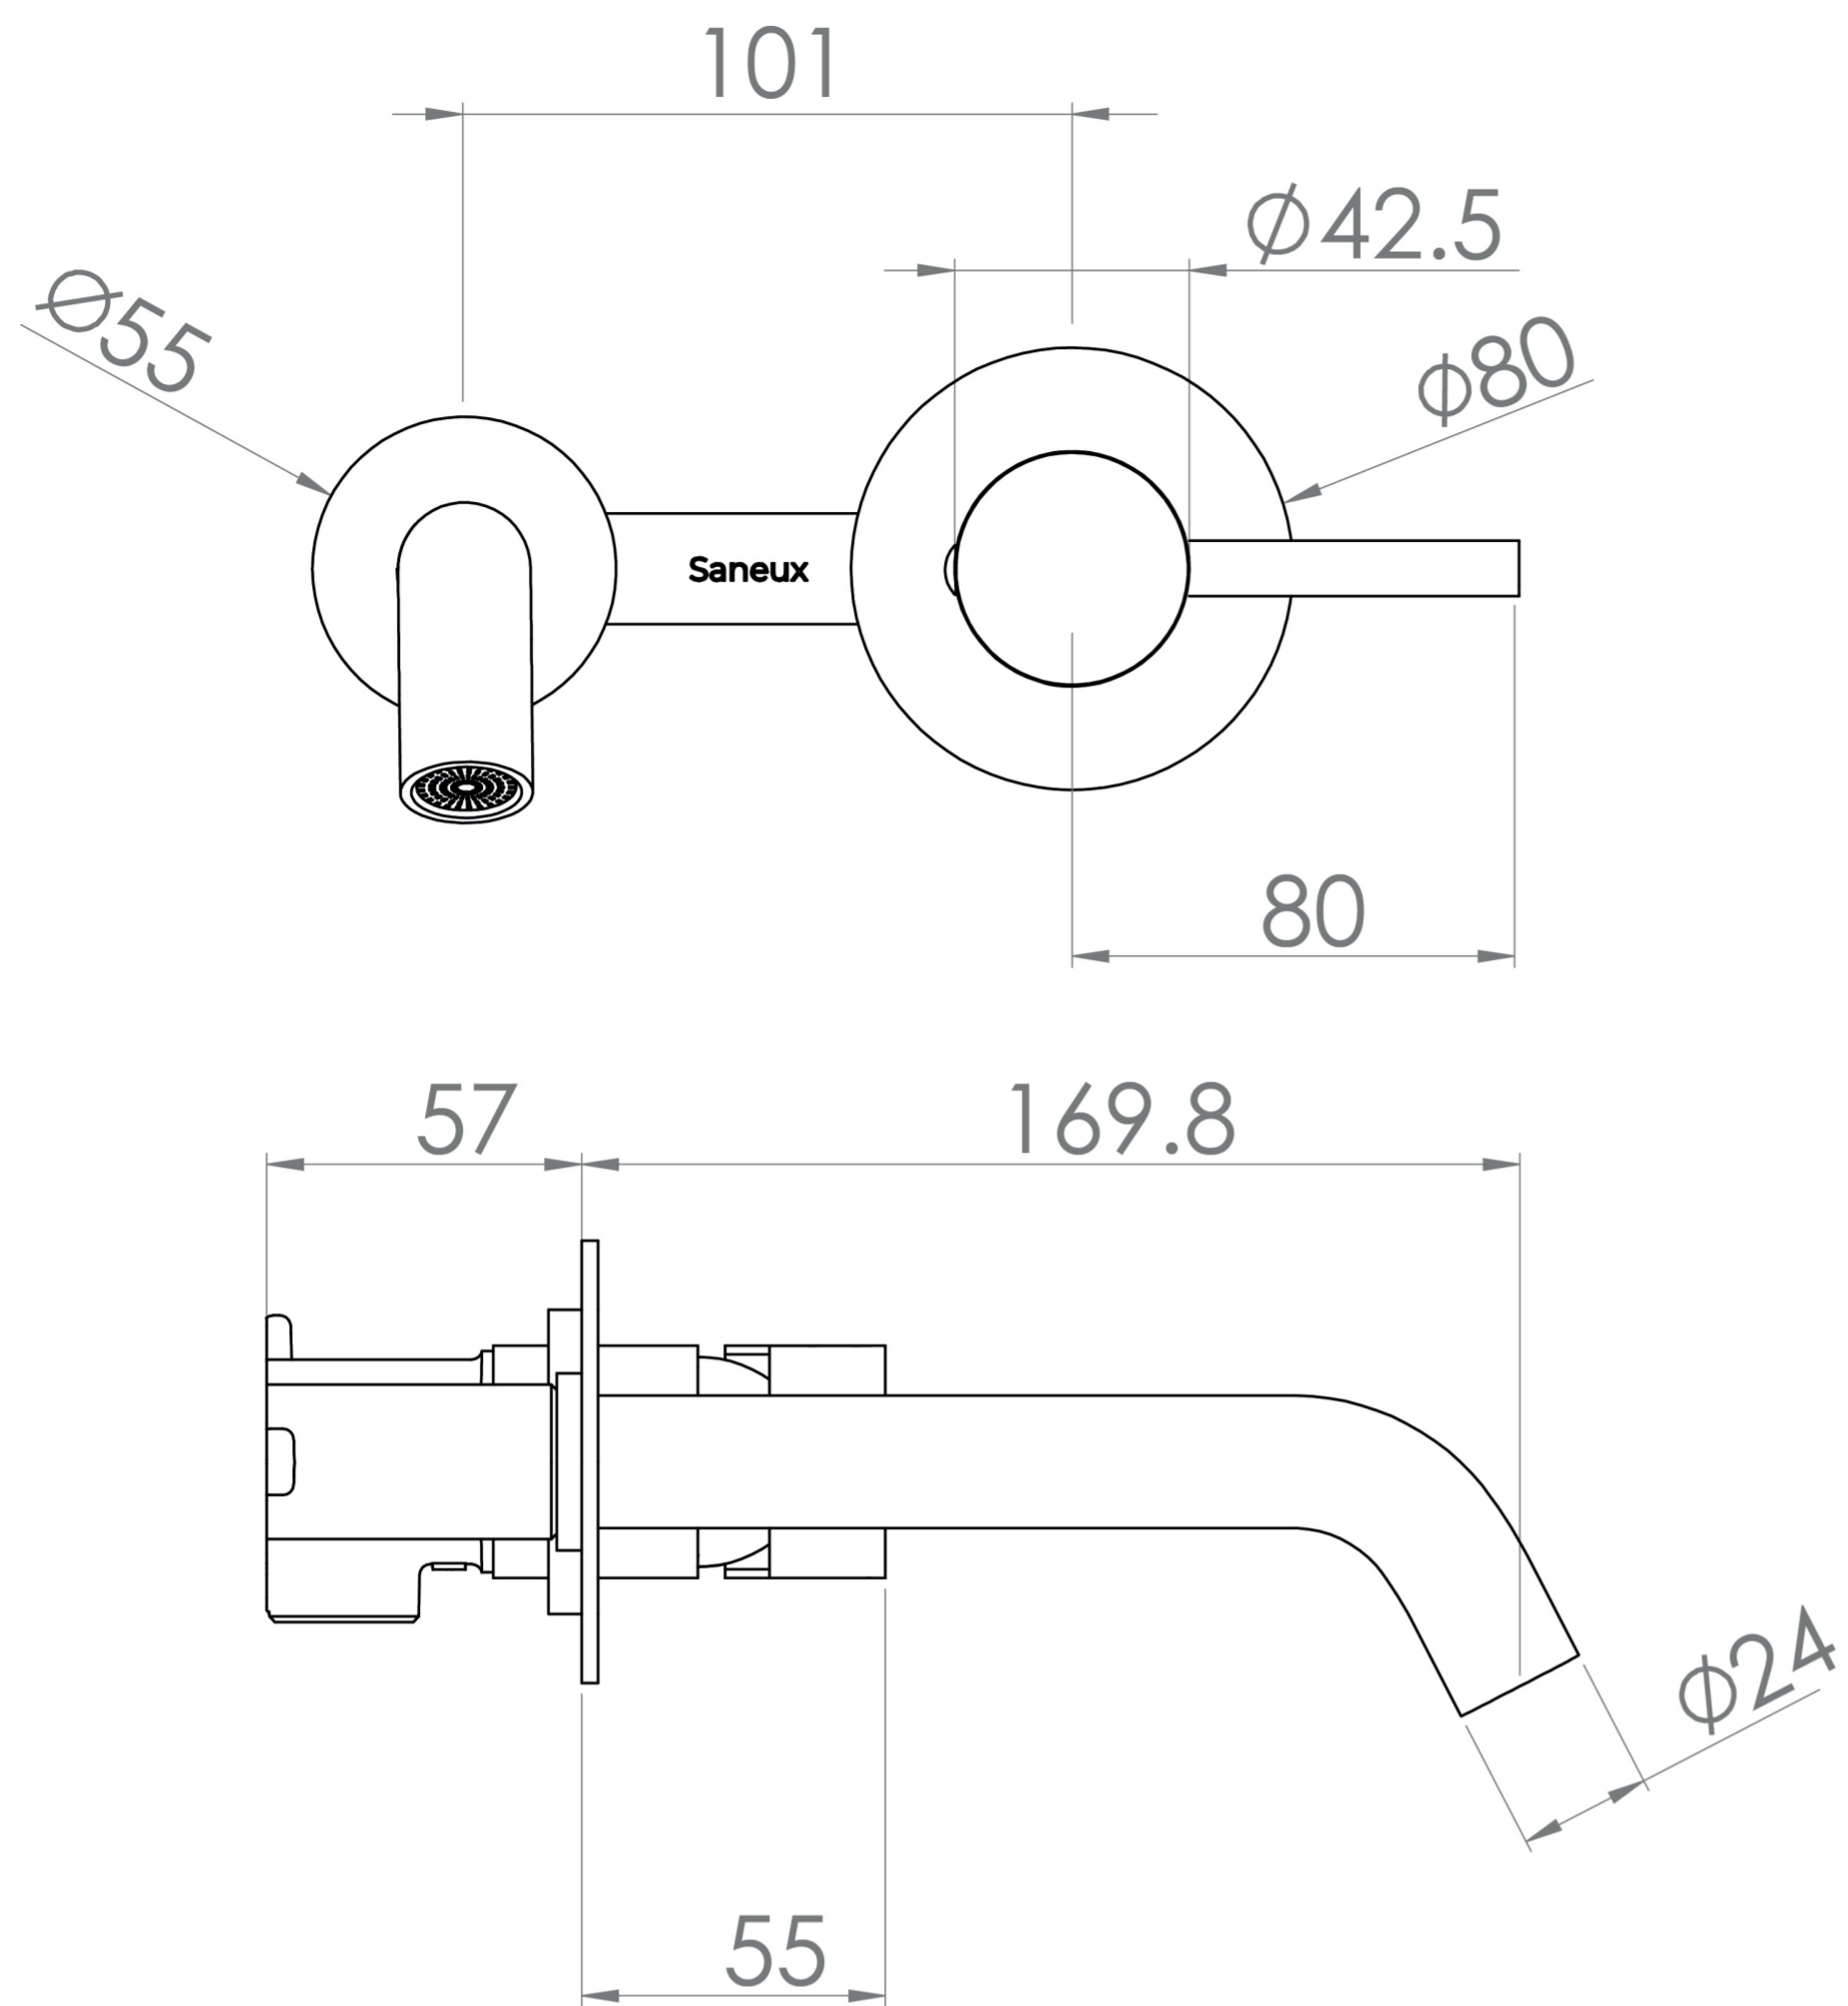

# COS WALL MOUNTED 2 PLATE BASIN MIXER - MATTE BLACK

**Product Code:** CO2052.MB

## PRODUCT INFORMATION

<b>Width:</b>	208.5mm
<b>Finish:</b>	Matte Black (Electroplated)
<b>Height:</b>	80mm
<b>Depth:</b>	226.8mm
<b>Material:</b>	Brass
<b>Product Type:</b>	Wall Mounted Basin Mixer Tap
<b>Approvals:</b>	WRAS Approved
<b>Weight</b>	1.44kg
<b>Compatible Aerator(s)</b>	Cache TJ
<b>Waste</b>	Not included, purchase separately
<b>Guarantee</b>	5 years
<b>Spout Projection (mm)</b>	169.8mm
<b>Other Features</b>	Pair with a 0 tap hole or countertop basin
<b>Material</b>	Brass
<b>Approvals/Standards</b>	WRAS

## DESCRIPTION

The COS collection was designed to create brassware that was both modern and classic to suit any style of bathroom.

This COS wall mounted 2 plate basin mixer in matte black is a great option and will perfectly match any of our ceramic and furniture ranges. Pair it with any of our no tap hole washbasins or our SIENNA countertop basins.

Waste to be purchased separately.

- 0.2 Bar - Flowrate: 3 l/min
- 0.3 Bar - Flowrate: 3.6 l/min
- 0.4 Bar - Flowrate: 4.2 l/min
- 0.5 Bar - Flowrate: 4.6 l/min
- 1 Bar - Flowrate: 6.4 l/min
- 2 Bar - Flowrate: 9.1 l/min
- 3 Bar - Flowrate: 11.2 l/min
- 4 Bar - Flowrate: 13.1 l/min
- 5 Bar - Flowrate: 14.7 l/min