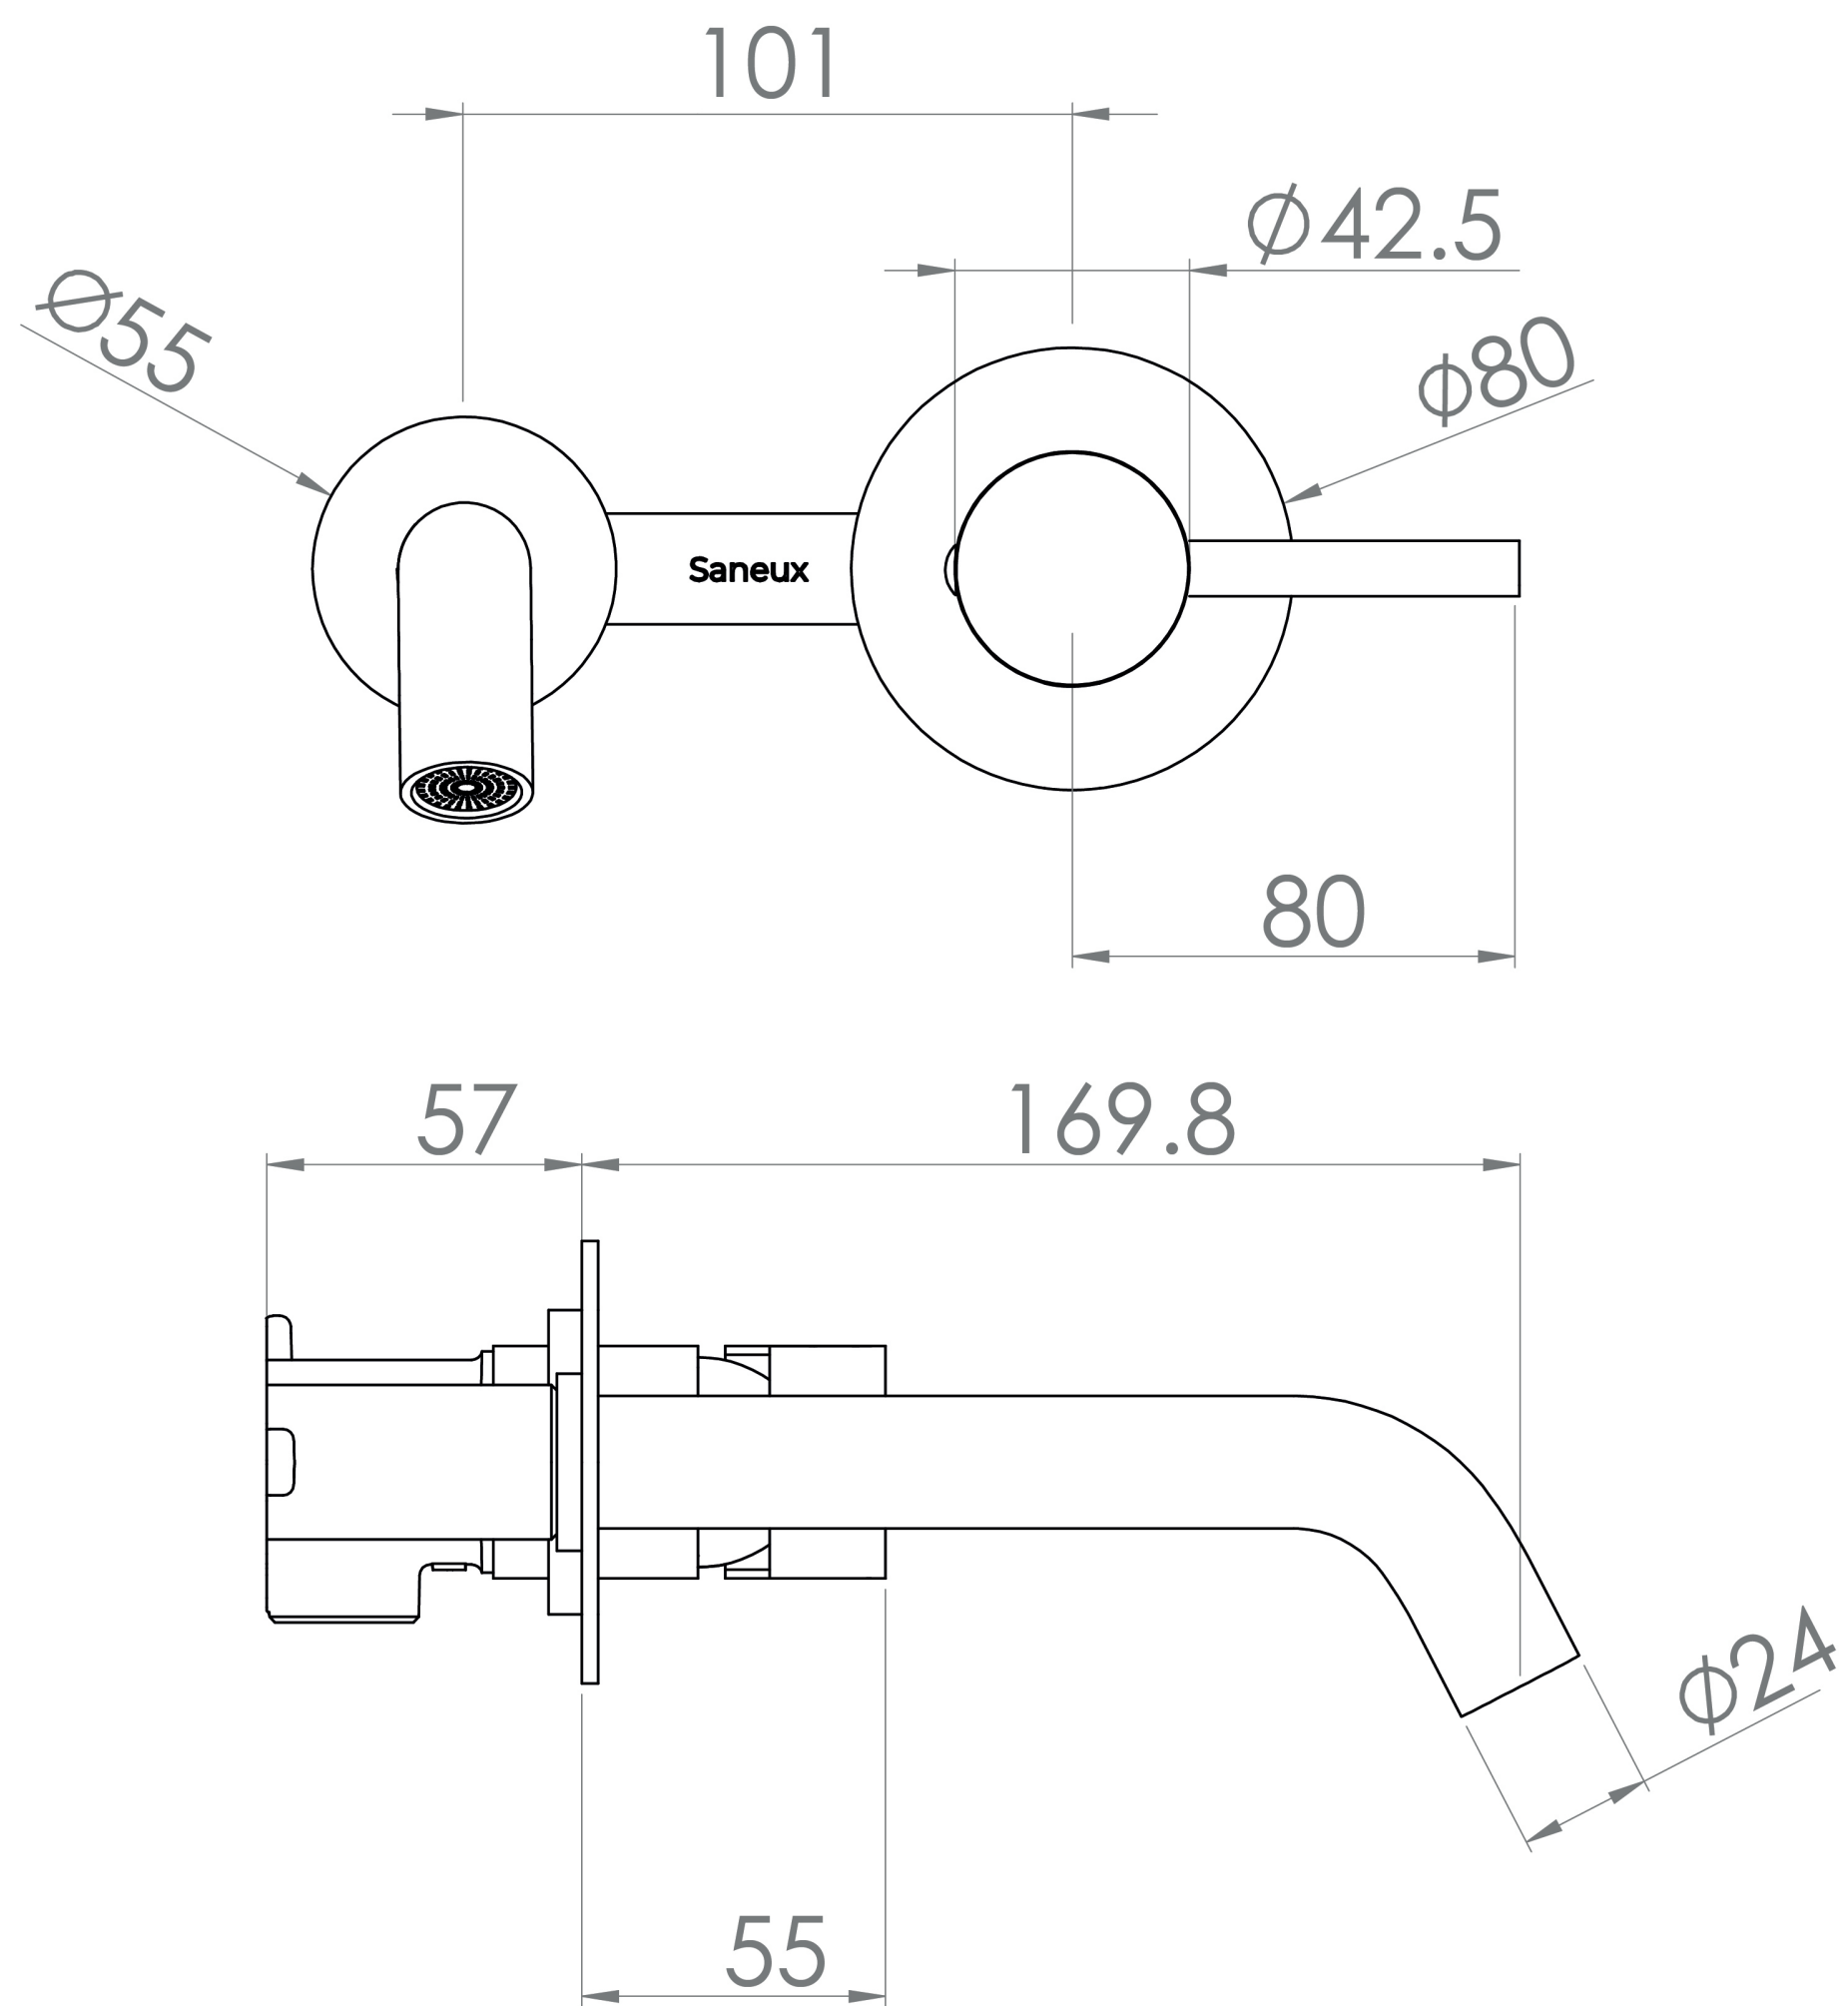

COS WALL MOUNTED 2 PLATE BASIN MIXER - MATTE BLACK

Product Code: CO2052.MB

PRODUCT INFORMATION

Width:	208.5mm
Finish:	Matte Black (Electroplated)
Height:	80mm
Depth:	226.8mm
Material:	Brass
Product Type:	Wall Mounted Basin Mixer Tap
Approvals:	WRAS Approved
Weight	1.44kg
Compatible Aerator(s)	Cache TJ
Waste	Not included, purchase separately
Guarantee	5 years
Spout Projection (mm)	169.8mm
Other Features	Pair with a 0 tap hole or countertop basin
Material	Brass
Approvals/Standards	WRAS

DESCRIPTION

The COS collection was designed to create brassware that was both modern and classic to suit any style of bathroom.

This COS wall mounted 2 plate basin mixer in matte black is a great option and will perfectly match any of our ceramic and furniture ranges. Pair it with any of our no tap hole washbasins or our SIENNA countertop basins.

Waste to be purchased separately.

- 0.2 Bar - Flowrate: 3 l/min
- 0.3 Bar - Flowrate: 3.6 l/min
- 0.4 Bar - Flowrate: 4.2 l/min
- 0.5 Bar - Flowrate: 4.6 l/min
- 1 Bar - Flowrate: 6.4 l/min
- 2 Bar - Flowrate: 9.1 l/min
- 3 Bar - Flowrate: 11.2 l/min
- 4 Bar - Flowrate: 13.1 l/min
- 5 Bar - Flowrate: 14.7 l/min