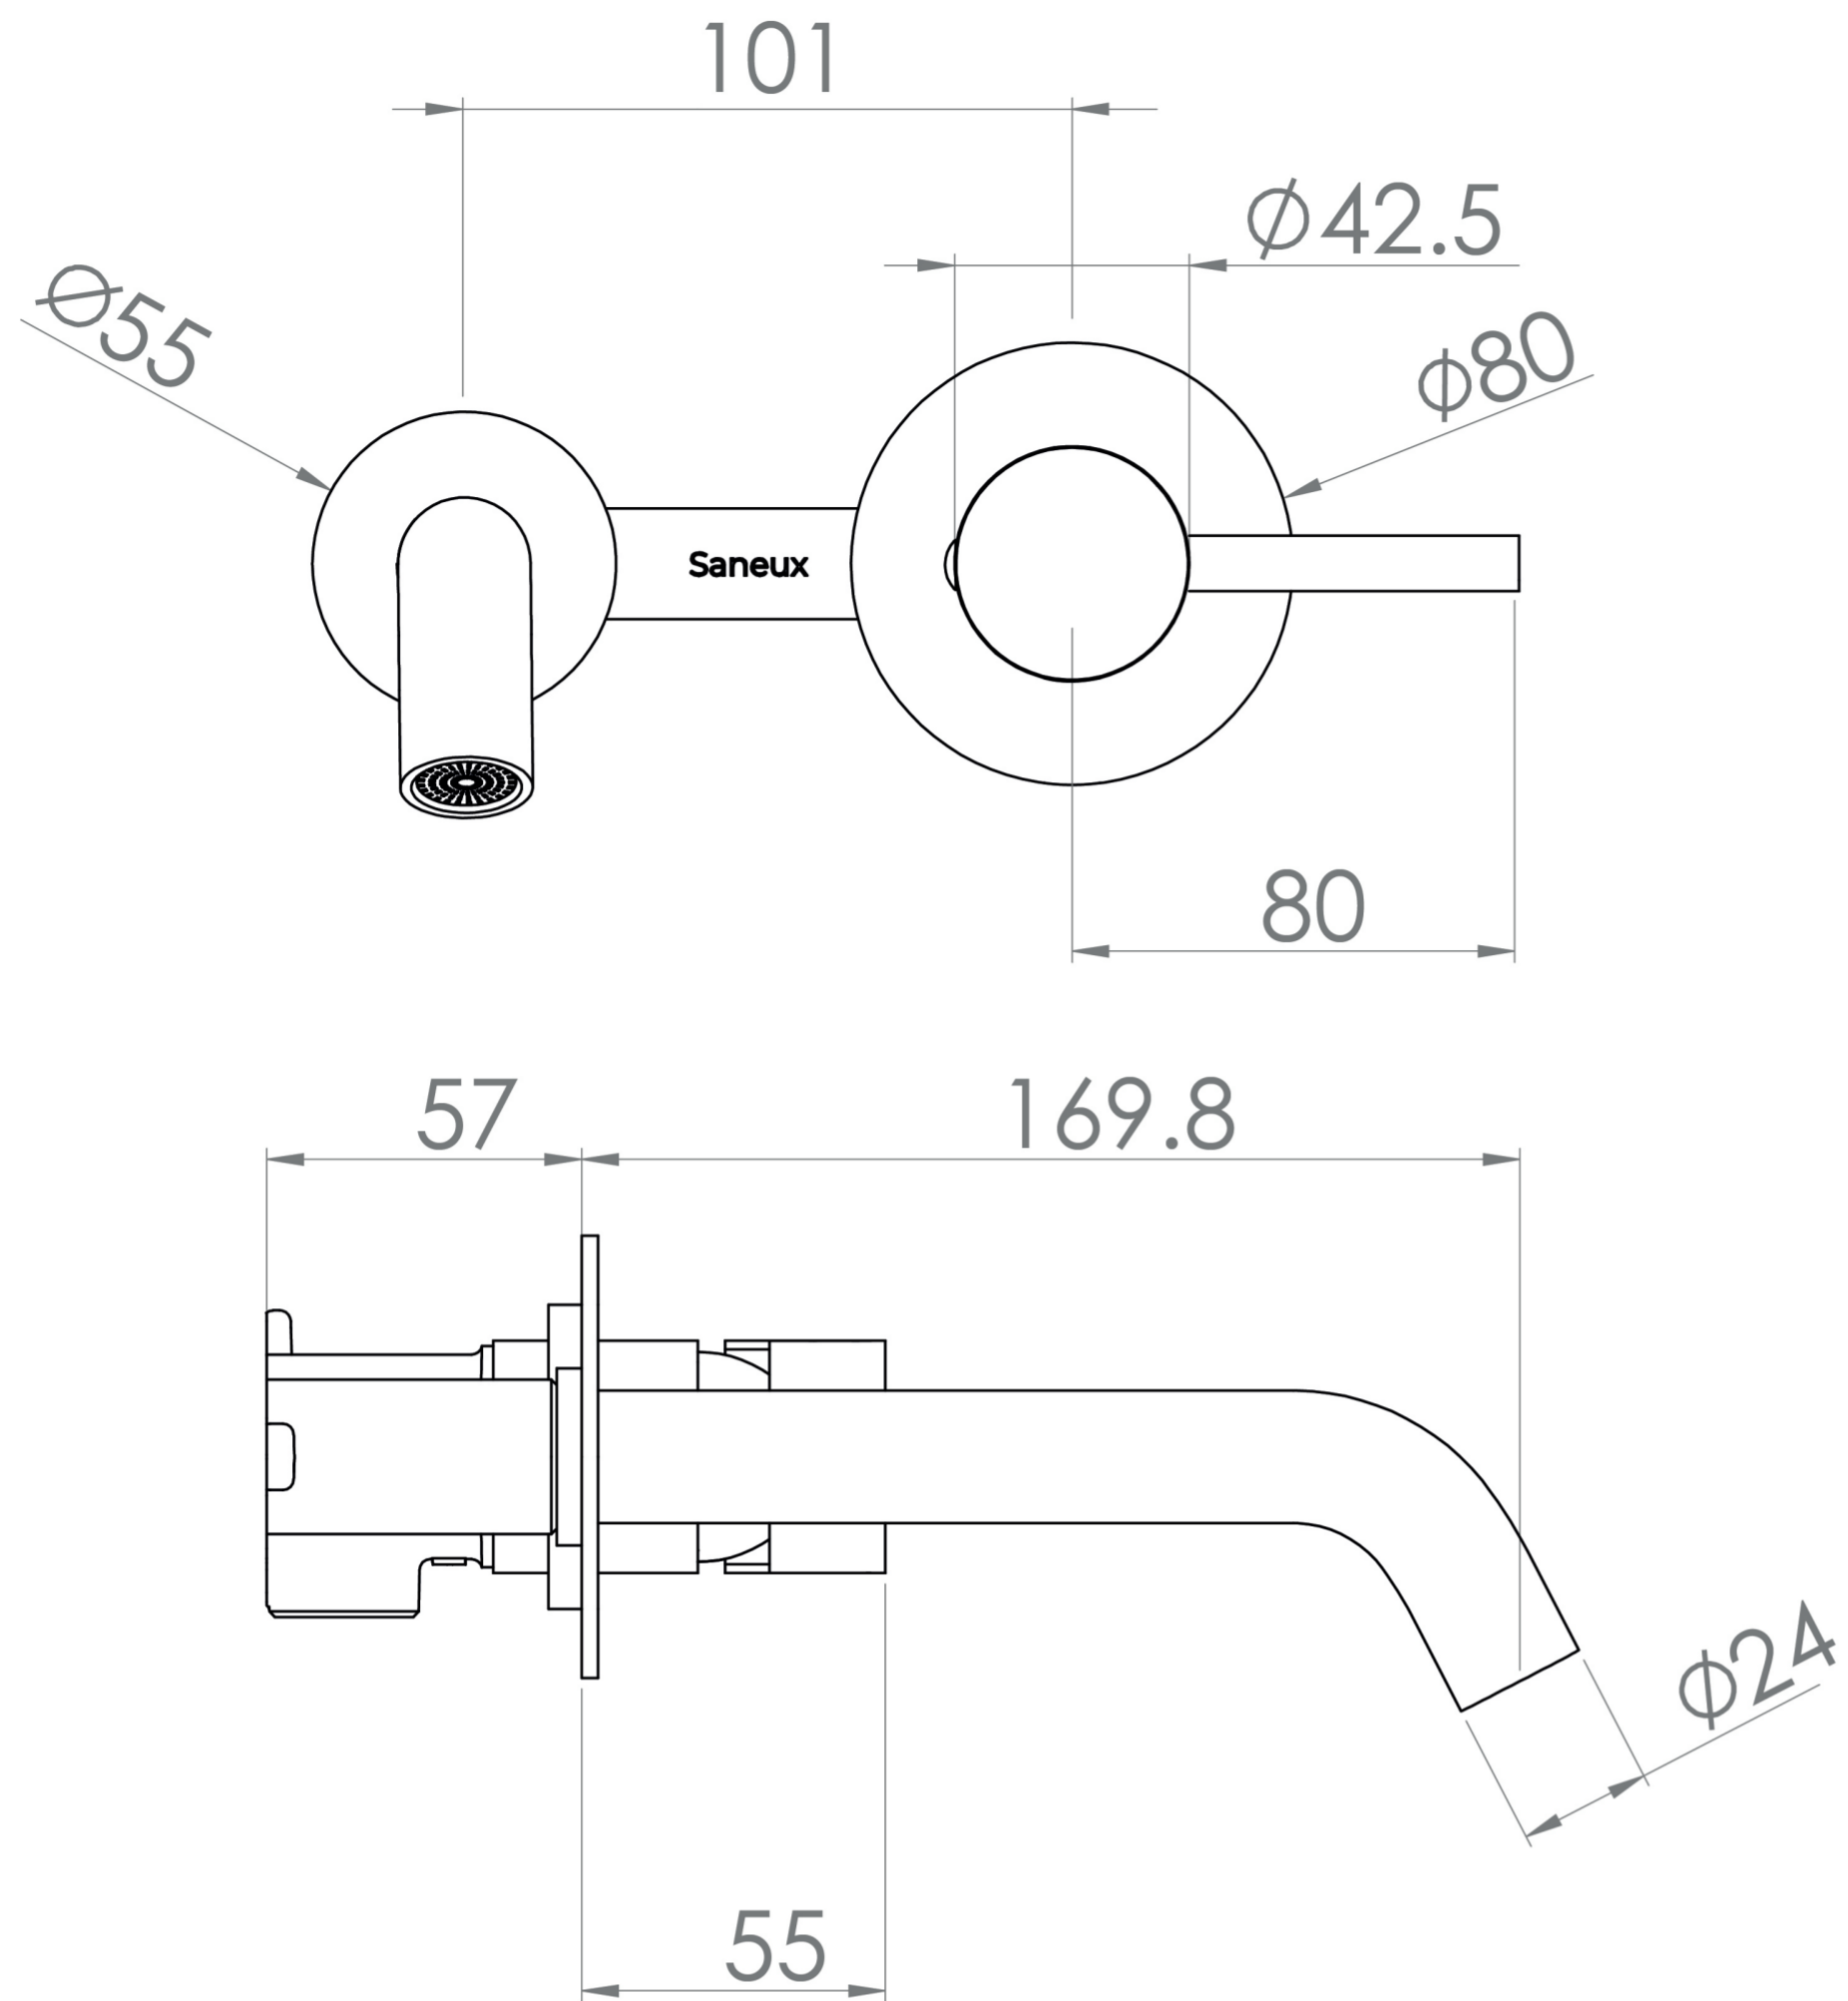

COS WALL MOUNTED 2 PLATE BASIN MIXER - MATTE BLACK

Product Code: CO2052.MB

PRODUCT INFORMATION

Width:	208.5mm
Finish:	Matte Black (Electroplated)
Height:	80mm
Depth:	226.8mm
Material:	Brass
Product Type:	Wall Mounted Basin Mixer Tap
Approvals:	WRAS Approved
Weight	1.44kg
Compatible Aerator(s)	Cache TJ
Waste	Not included, purchase separately
Guarantee	5 years
Spout Projection (mm)	169.8mm
Other Features	Pair with a 0 tap hole or countertop basin
Material	Brass
Approvals/Standards	WRAS

DESCRIPTION

The COS collection was designed to create brassware that was both modern and classic to suit any style of bathroom.

This COS wall mounted 2 plate basin mixer in matte black is a great option and will perfectly match any of our ceramic and furniture ranges. Pair it with any of our no tap hole washbasins or our SIENNA countertop basins.

Waste to be purchased separately.

- 0.2 Bar - Flowrate: 3 l/min
- 0.3 Bar - Flowrate: 3.6 l/min
- 0.4 Bar - Flowrate: 4.2 l/min
- 0.5 Bar - Flowrate: 4.6 l/min
- 1 Bar - Flowrate: 6.4 l/min
- 2 Bar - Flowrate: 9.1 l/min
- 3 Bar - Flowrate: 11.2 l/min
- 4 Bar - Flowrate: 13.1 l/min
- 5 Bar - Flowrate: 14.7 l/min