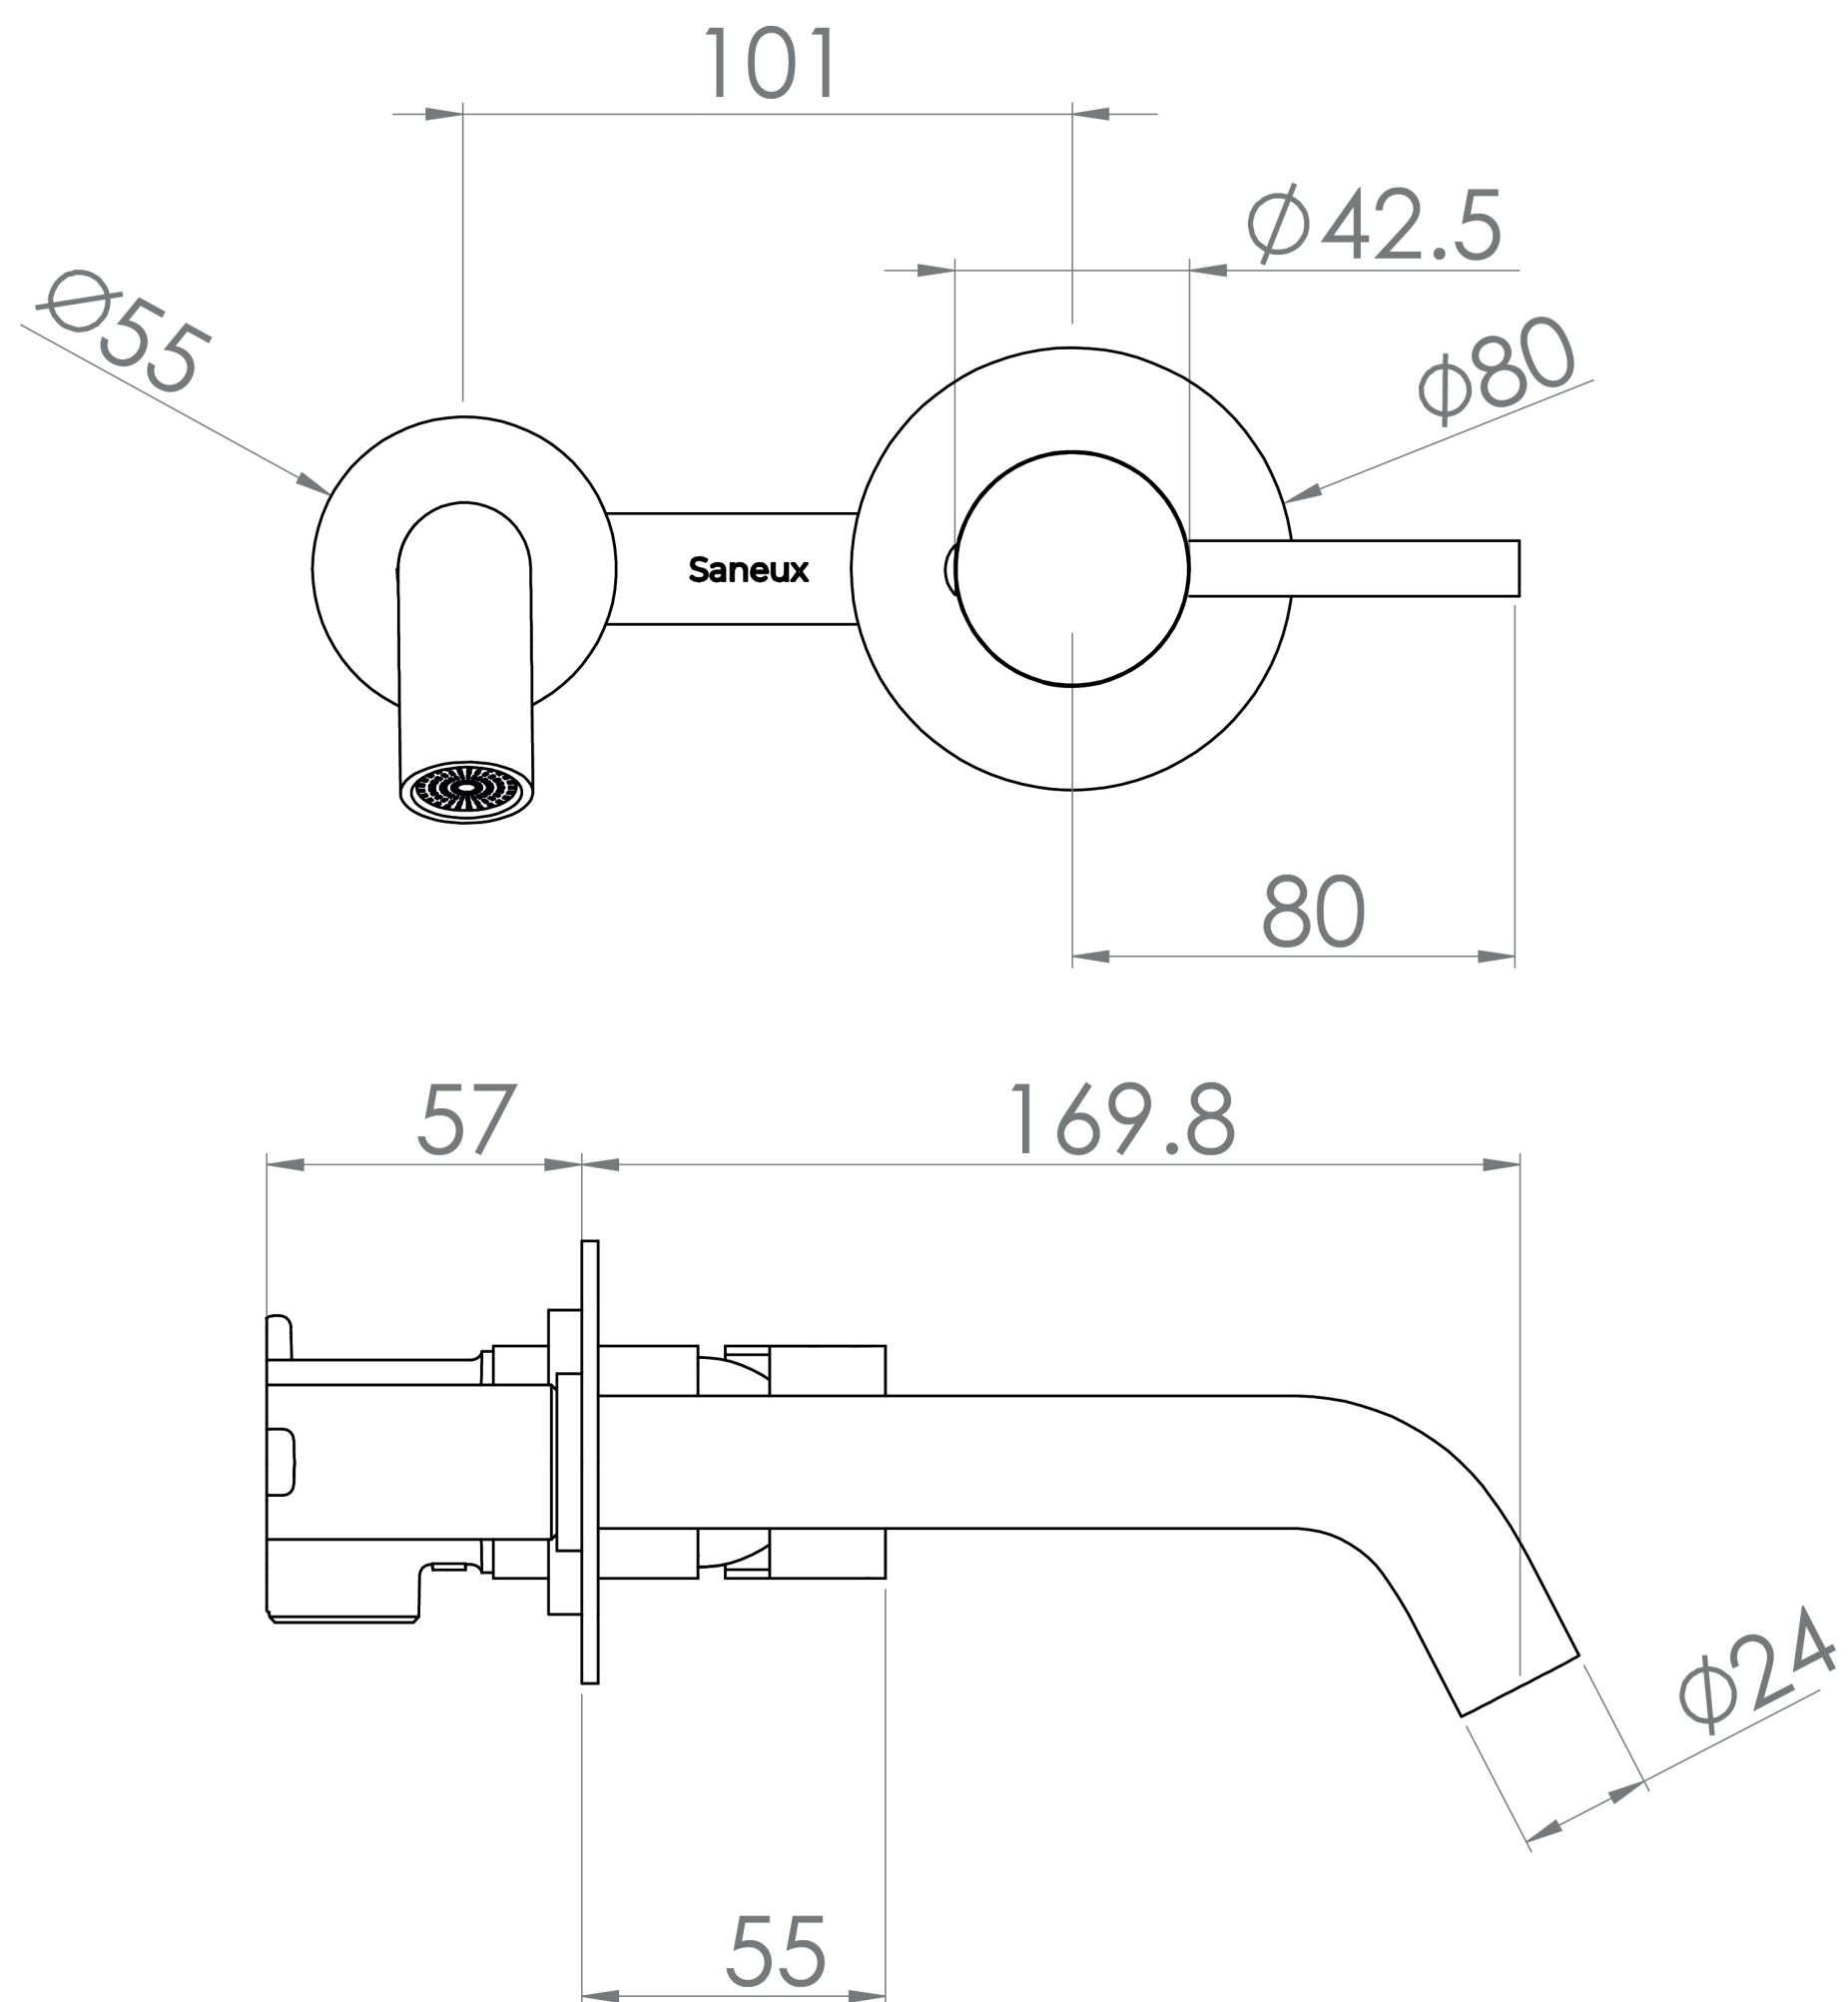

COS WALL MOUNTED 2 PLATE BASIN MIXER - CHROME

Product Code: CO2052

PRODUCT INFORMATION

Width:	208.5mm
Finish:	Chrome
Height:	80mm
Depth:	226.8mm
Material:	Brass
Product Type:	Wall Mounted Basin Mixer Tap
Approvals:	WRAS Approved
Weight	1.44kg
Compatible Aerator(s)	Cache TJ
Waste	Not included, purchase separately
Guarantee	5 years
Spout Projection (mm)	169.8mm
Other Features	Pair with a 0 tap hole or countertop basin
Material	Brass
Approvals/Standards	WRAS

DESCRIPTION

The COS collection was designed to create brassware that was both modern and classic to suit any style of bathroom.

This COS wall mounted 2 plate basin mixer in chrome is a great option and will perfectly match any of our ceramic and furniture ranges. Pair it with any of our no tap hole washbasins or our SIENNA countertop basins.

For a shorter spout option (95mm) - use: SP.COS.046

Waste to be purchased separately.

- 0.2 Bar - Flowrate: 3 l/min
- 0.3 Bar - Flowrate: 3.6 l/min
- 0.4 Bar - Flowrate: 4.2 l/min
- 0.5 Bar - Flowrate: 4.6 l/min
- 1 Bar - Flowrate: 6.4 l/min
- 2 Bar - Flowrate: 9.1 l/min
- 3 Bar - Flowrate: 11.2 l/min
- 4 Bar - Flowrate: 13.1 l/min
- 5 Bar - Flowrate: 14.7 l/min