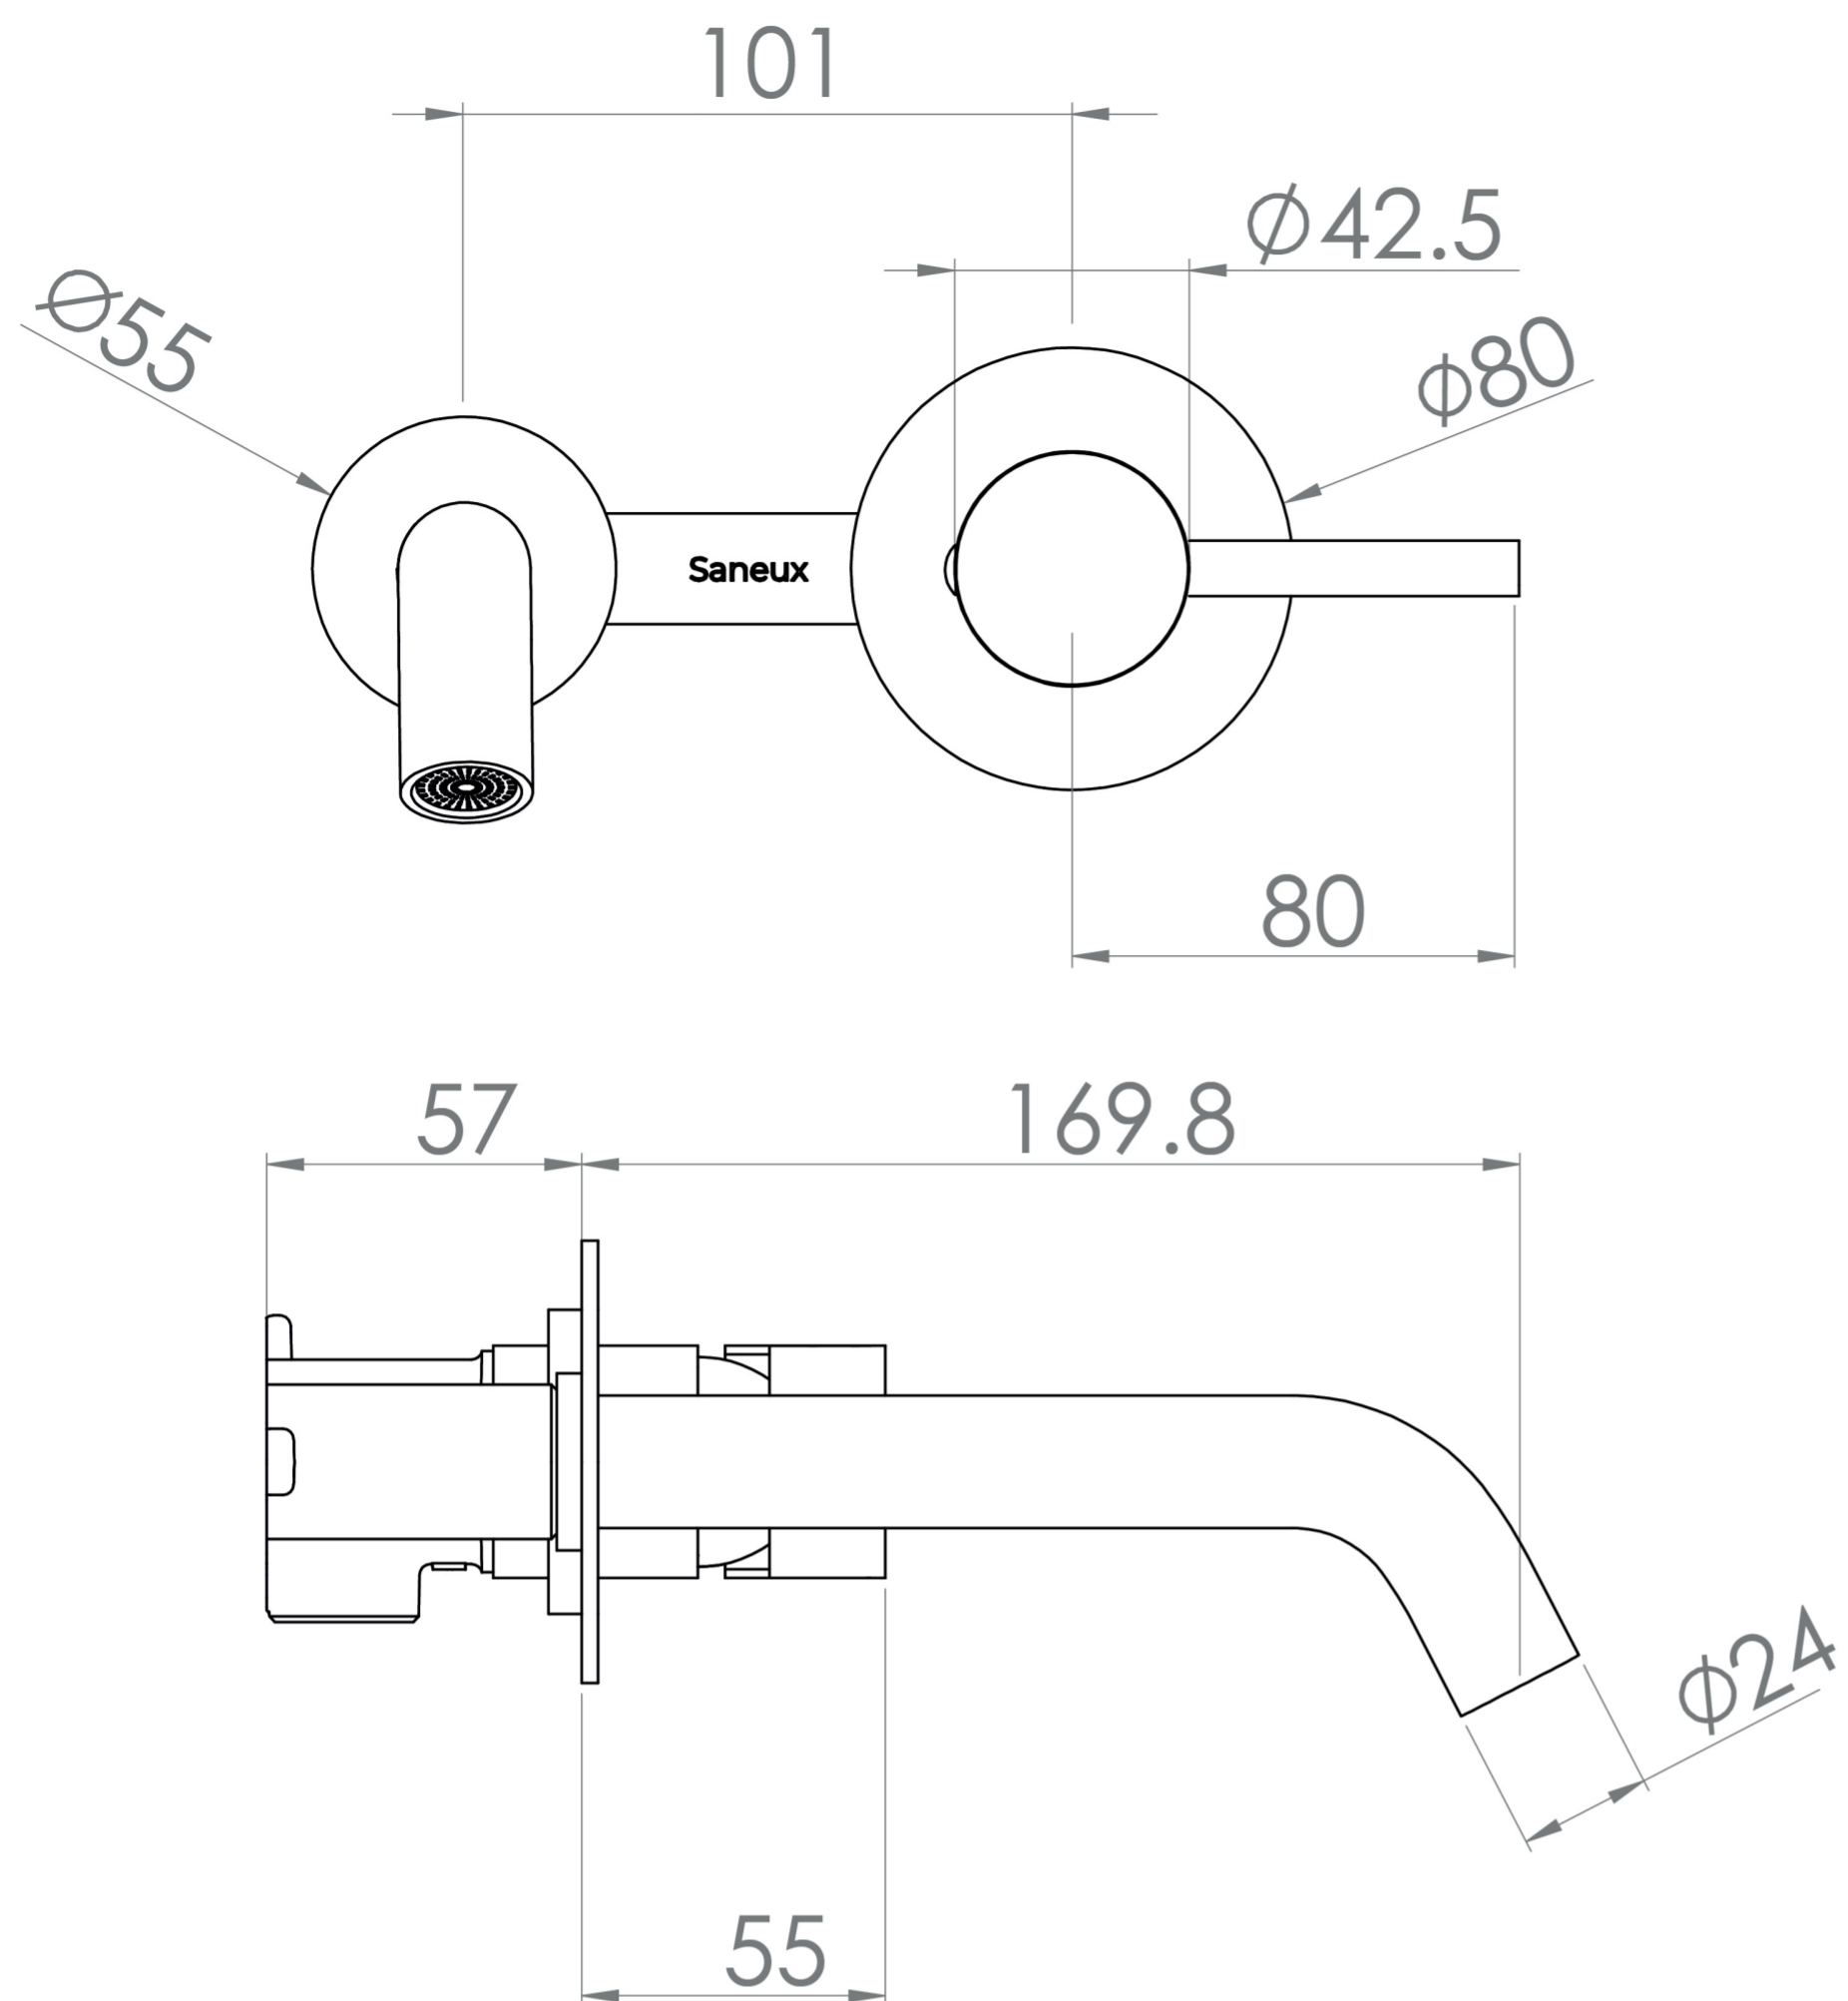

COS WALL MOUNTED 2 PLATE BASIN MIXER - CHROME

Product Code: CO2052

PRODUCT INFORMATION

Width:	208.5mm
Finish:	Chrome
Height:	80mm
Depth:	226.8mm
Material:	Brass
Product Type:	Wall Mounted Basin Mixer Tap
Approvals:	WRAS Approved
Weight	1.44kg
Compatible Aerator(s)	Cache TJ
Waste	Not included, purchase separately
Guarantee	5 years
Spout Projection (mm)	169.8mm
Other Features	Pair with a 0 tap hole or countertop basin
Material	Brass
Approvals/Standards	WRAS

DESCRIPTION

The COS collection was designed to create brassware that was both modern and classic to suit any style of bathroom.

This COS wall mounted 2 plate basin mixer in chrome is a great option and will perfectly match any of our ceramic and furniture ranges. Pair it with any of our no tap hole washbasins or our SIENNA countertop basins.

Waste to be purchased separately.

- 0.2 Bar - Flowrate: 3 l/min
- 0.3 Bar - Flowrate: 3.6 l/min
- 0.4 Bar - Flowrate: 4.2 l/min
- 0.5 Bar - Flowrate: 4.6 l/min
- 1 Bar - Flowrate: 6.4 l/min
- 2 Bar - Flowrate: 9.1 l/min
- 3 Bar - Flowrate: 11.2 l/min
- 4 Bar - Flowrate: 13.1 l/min
- 5 Bar - Flowrate: 14.7 l/min