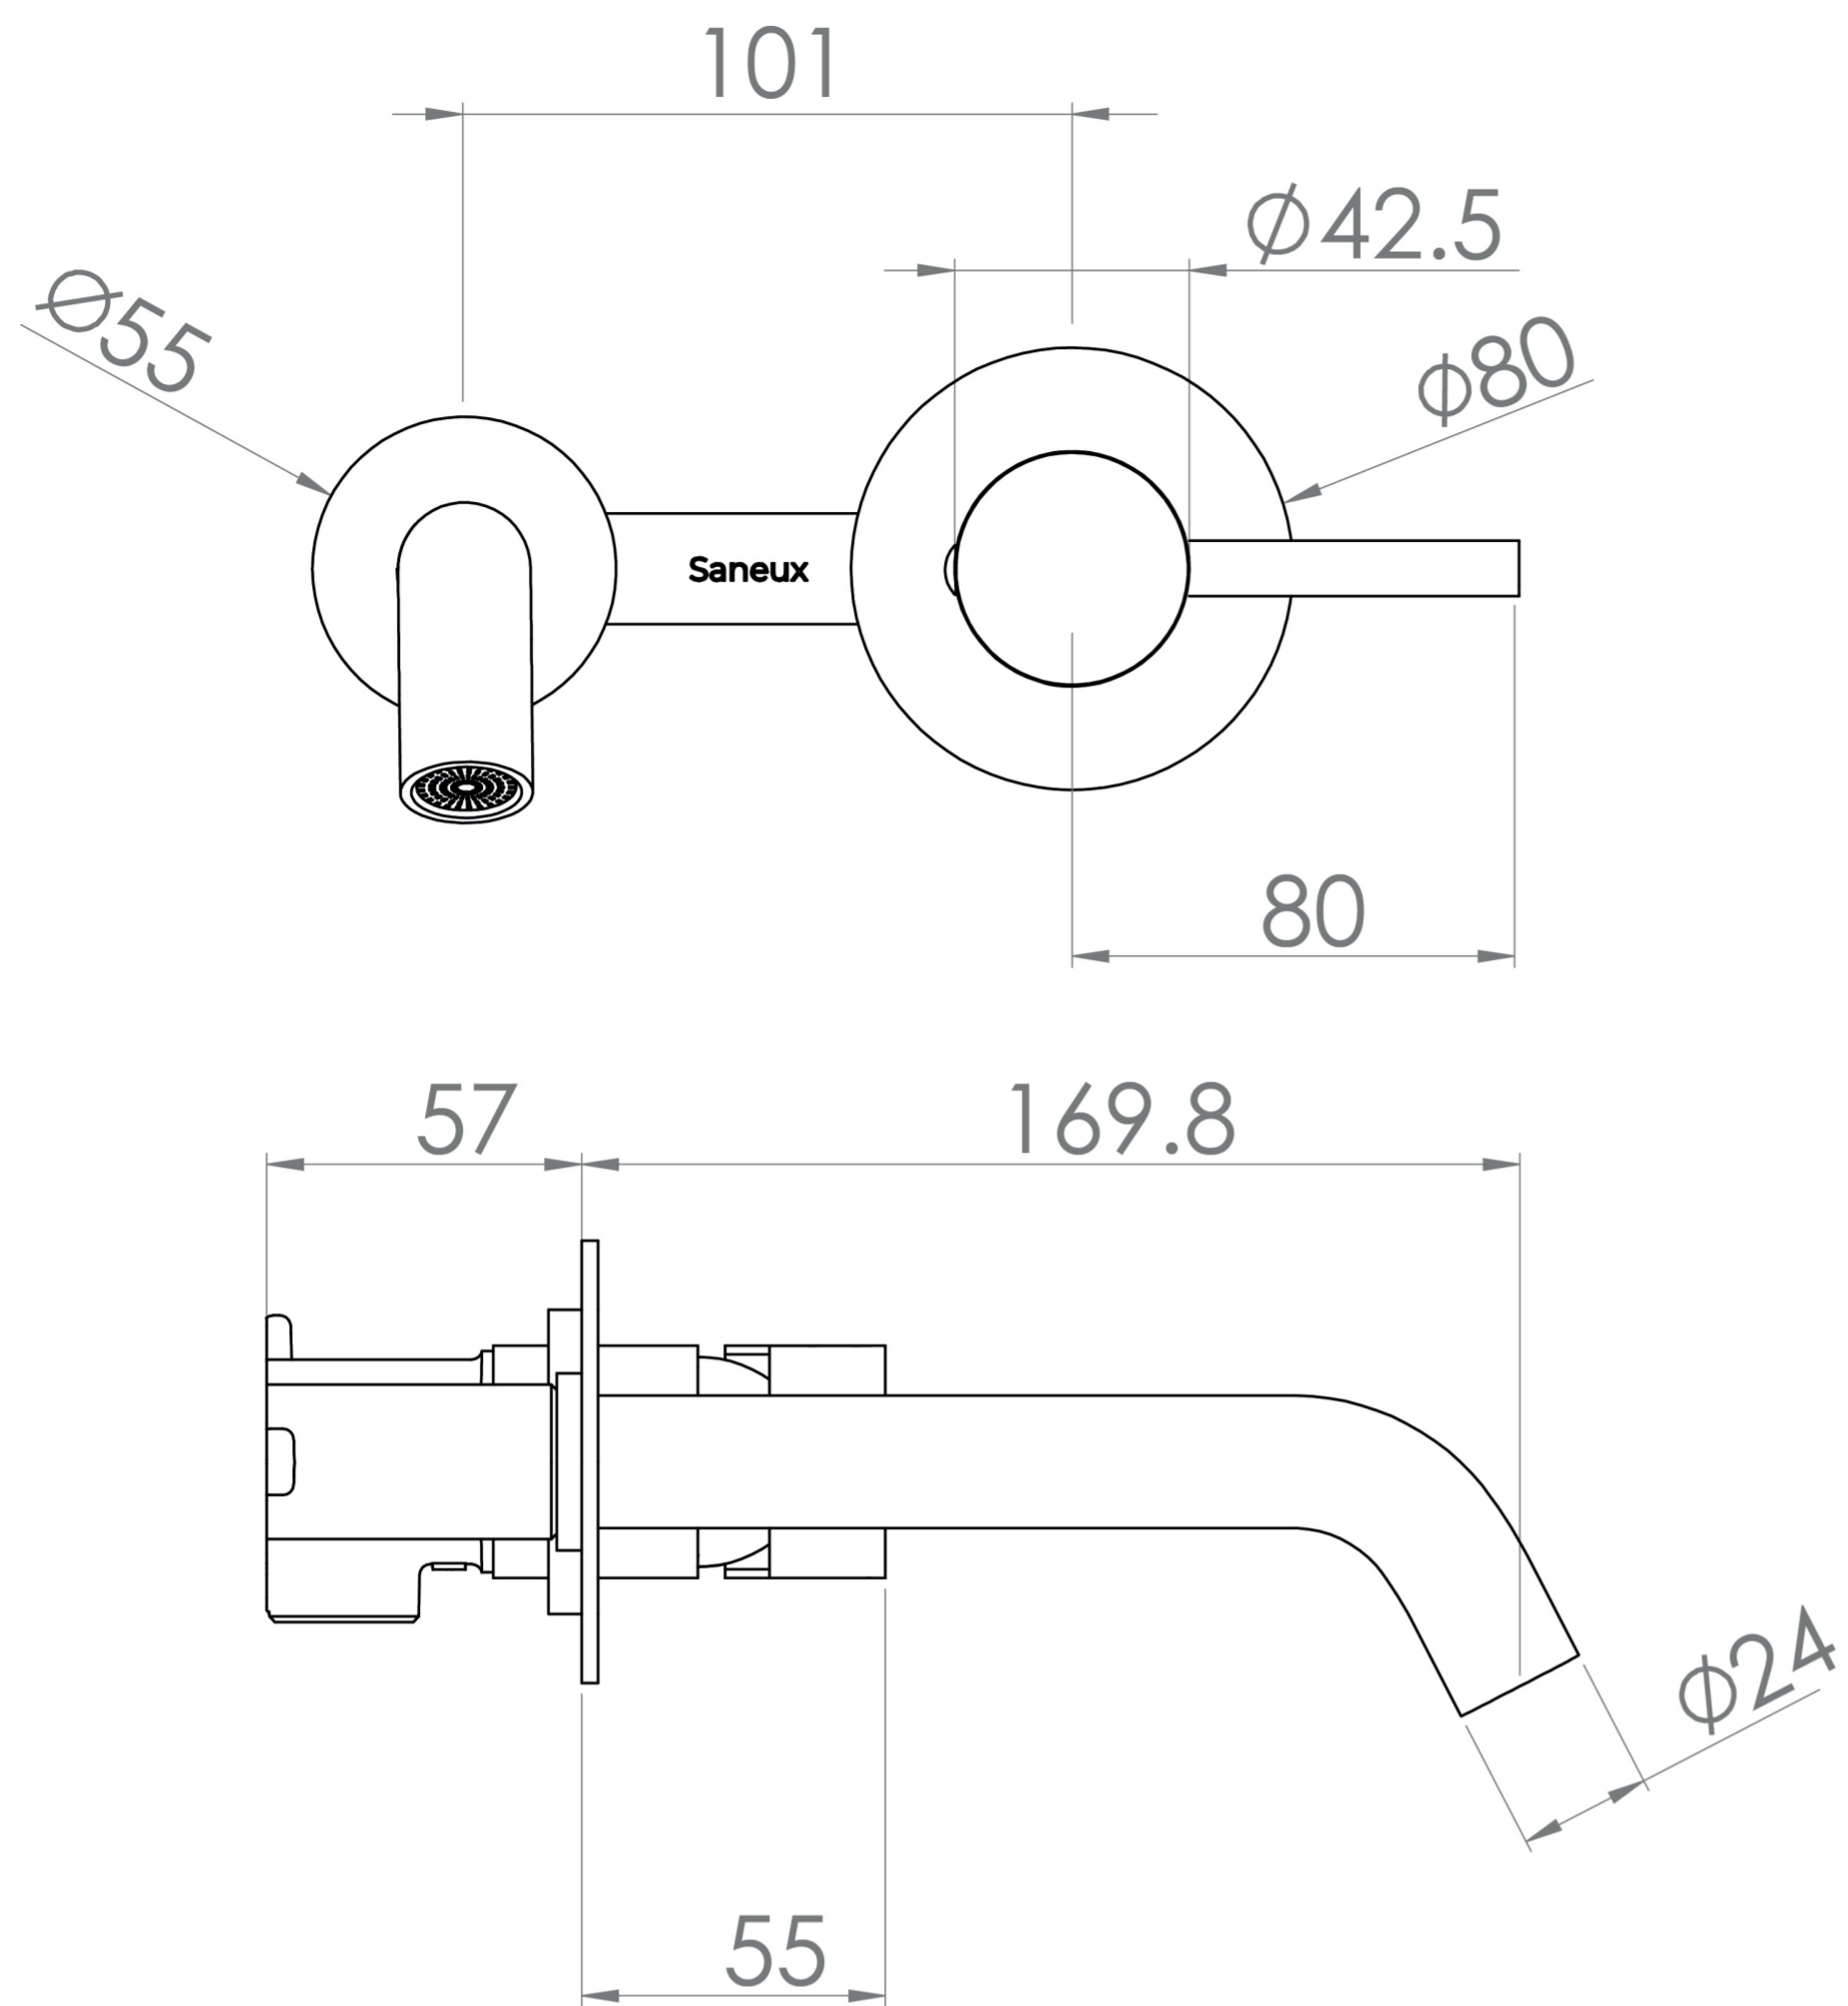

COS WALL MOUNTED 2 PLATE BASIN MIXER - CHROME

Product Code: CO2052

PRODUCT INFORMATION

Width:	208.5mm
Finish:	Chrome
Height:	80mm
Depth:	226.8mm
Material:	Brass
Product Type:	Wall Mounted Basin Mixer Tap
Approvals:	WRAS Approved
Weight	1.44kg
Compatible Aerator(s)	Cache TJ
Waste	Not included, purchase separately
Guarantee	5 years
Spout Projection (mm)	169.8mm
Other Features	Pair with a 0 tap hole or countertop basin
Material	Brass
Approvals/Standards	WRAS

DESCRIPTION

The COS collection was designed to create brassware that was both modern and classic to suit any style of bathroom.

This COS wall mounted 2 plate basin mixer in chrome is a great option and will perfectly match any of our ceramic and furniture ranges. Pair it with any of our no tap hole washbasins or our SIENNA countertop basins.

For a shorter spout option (95mm) - use: SP.COS.046

Waste to be purchased separately.

- 0.2 Bar - Flowrate: 3 l/min
- 0.3 Bar - Flowrate: 3.6 l/min
- 0.4 Bar - Flowrate: 4.2 l/min
- 0.5 Bar - Flowrate: 4.6 l/min
- 1 Bar - Flowrate: 6.4 l/min
- 2 Bar - Flowrate: 9.1 l/min
- 3 Bar - Flowrate: 11.2 l/min
- 4 Bar - Flowrate: 13.1 l/min
- 5 Bar - Flowrate: 14.7 l/min