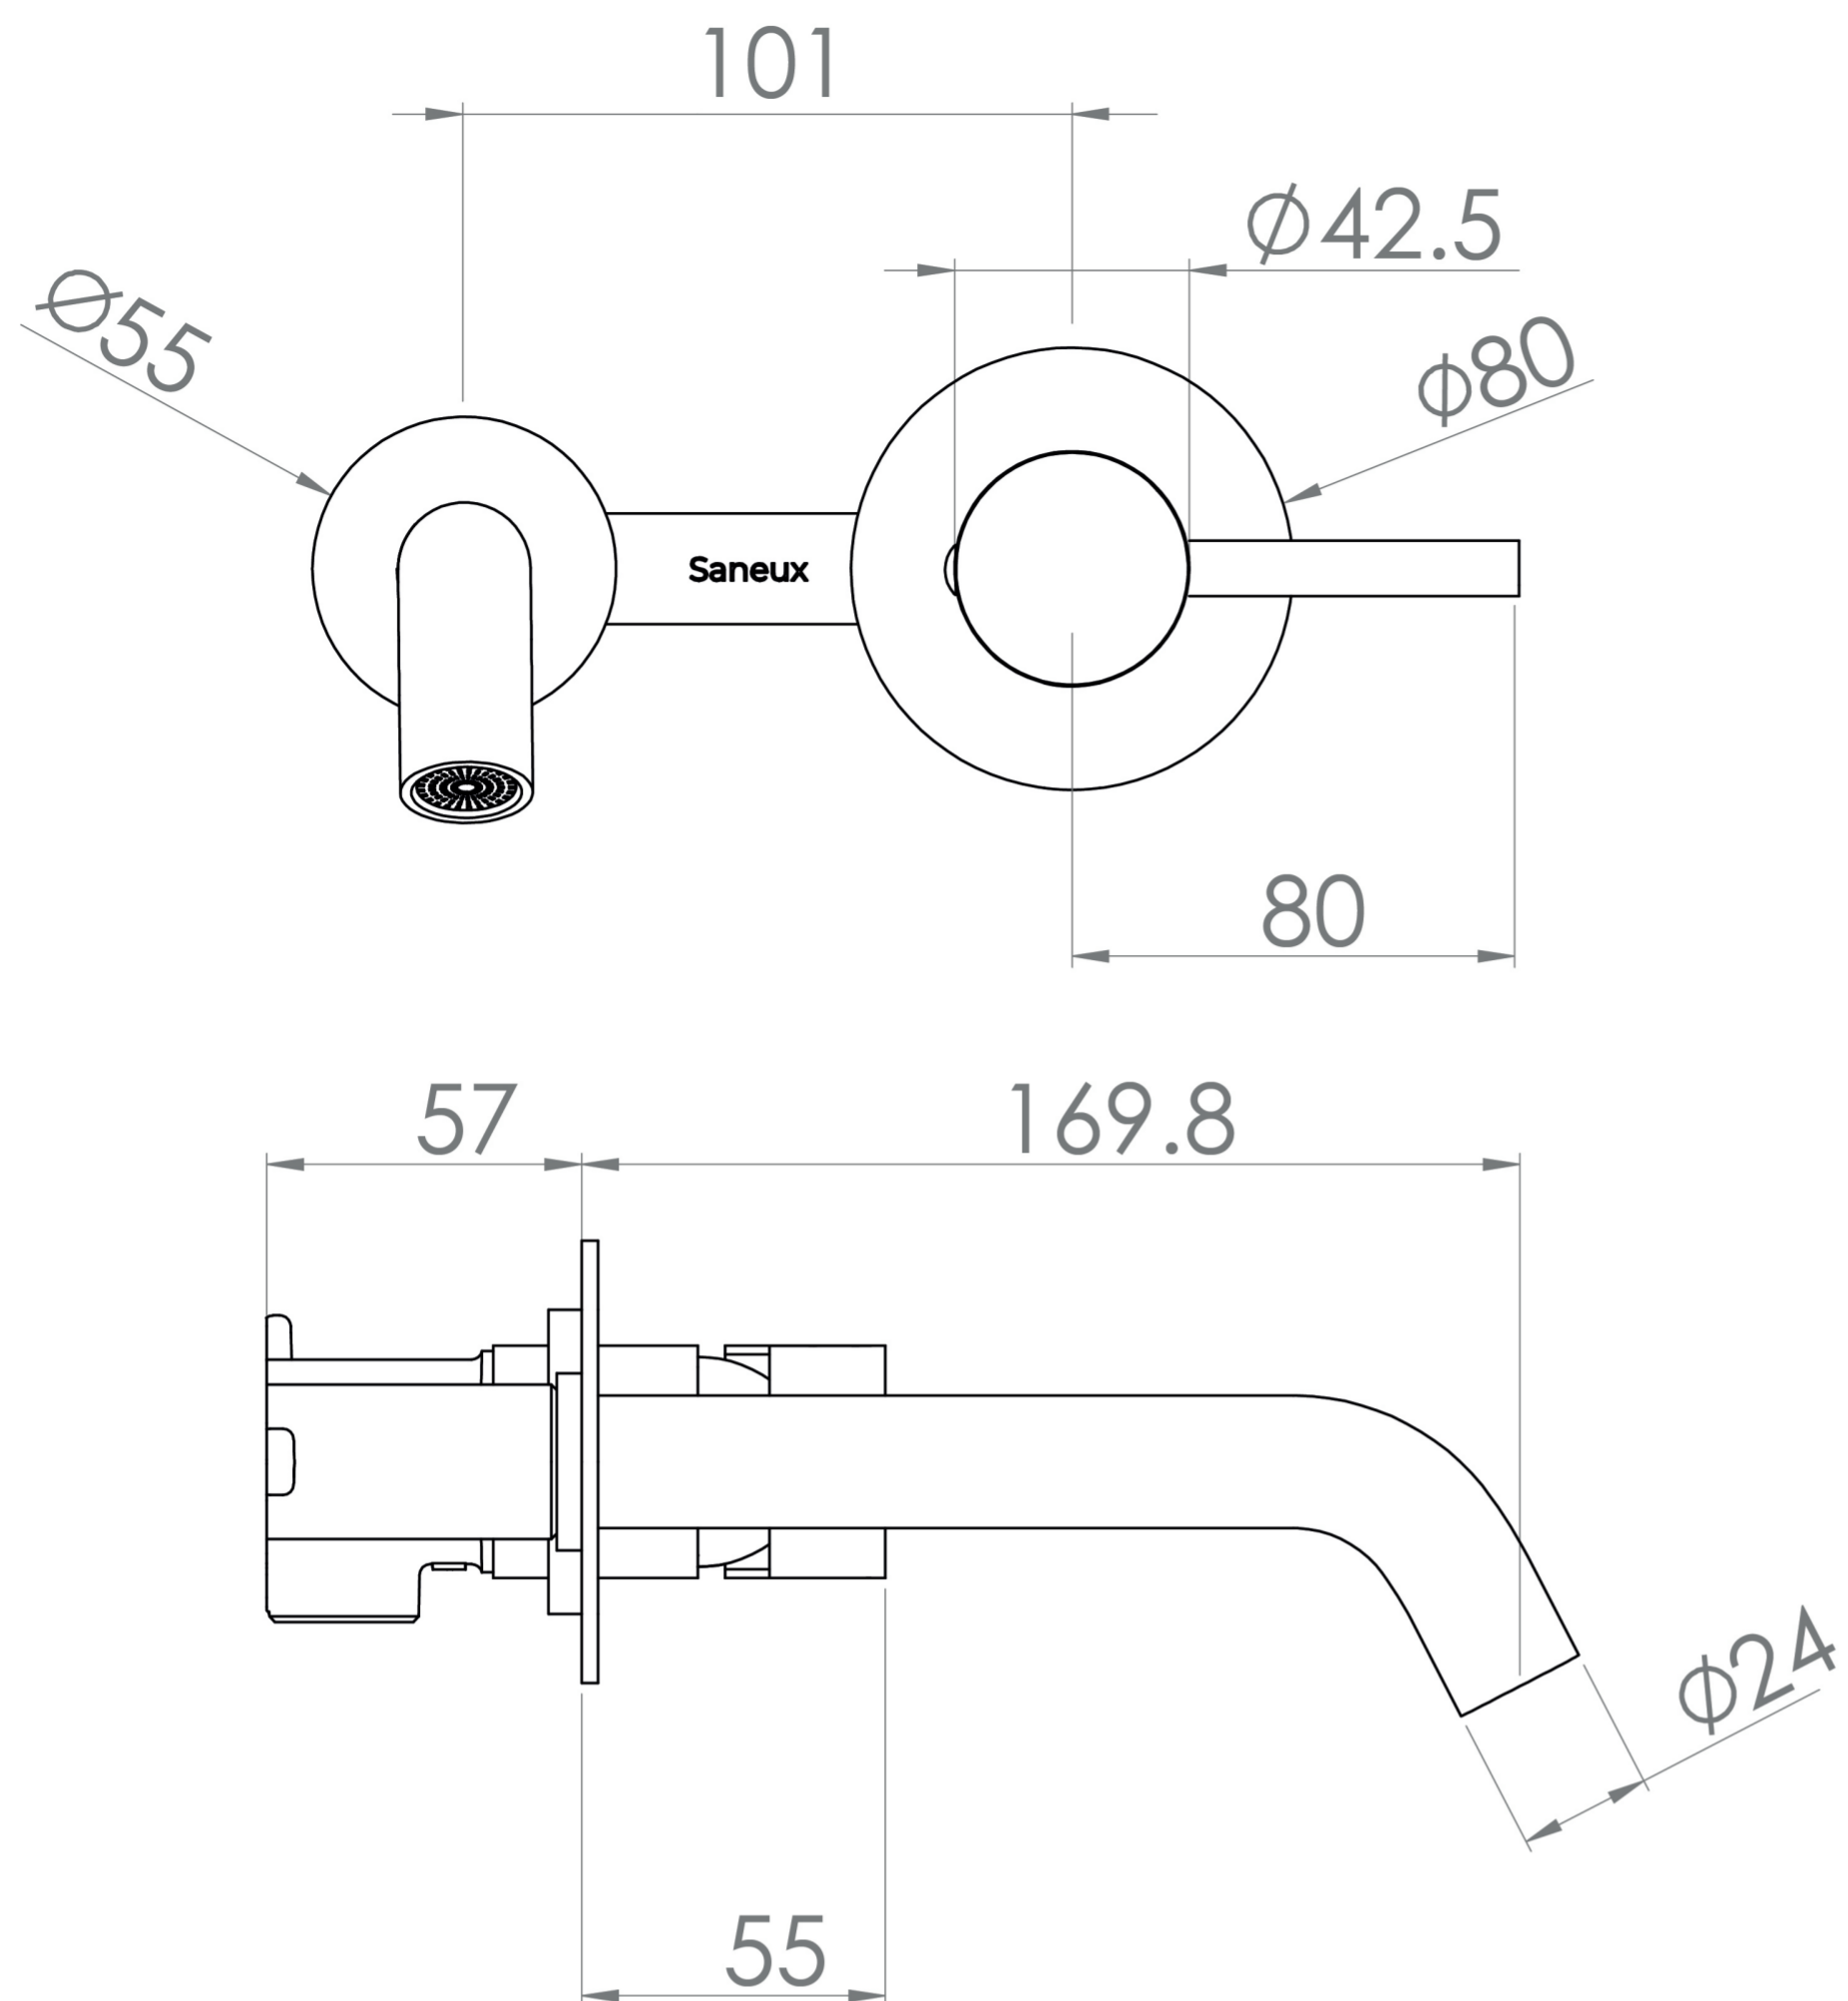

# COS WALL MOUNTED 2 PLATE BASIN MIXER - CHROME

**Product Code:** CO2052

## PRODUCT INFORMATION

<b>Width:</b>	208.5mm
<b>Finish:</b>	Chrome
<b>Height:</b>	80mm
<b>Depth:</b>	226.8mm
<b>Material:</b>	Brass
<b>Product Type:</b>	Wall Mounted Basin Mixer Tap
<b>Approvals:</b>	WRAS Approved
<b>Weight</b>	1.44kg
<b>Compatible Aerator(s)</b>	Cache TJ
<b>Waste</b>	Not included, purchase separately
<b>Guarantee</b>	5 years
<b>Spout Projection (mm)</b>	169.8mm
<b>Other Features</b>	Pair with a 0 tap hole or countertop basin
<b>Material</b>	Brass
<b>Approvals/Standards</b>	WRAS

## DESCRIPTION

The COS collection was designed to create brassware that was both modern and classic to suit any style of bathroom.

This COS wall mounted 2 plate basin mixer in chrome is a great option and will perfectly match any of our ceramic and furniture ranges. Pair it with any of our no tap hole washbasins or our SIENNA countertop basins.

For a shorter spout option (95mm) - use: SP.COS.046

Waste to be purchased separately.

- 0.2 Bar - Flowrate: 3 l/min
- 0.3 Bar - Flowrate: 3.6 l/min
- 0.4 Bar - Flowrate: 4.2 l/min
- 0.5 Bar - Flowrate: 4.6 l/min
- 1 Bar - Flowrate: 6.4 l/min
- 2 Bar - Flowrate: 9.1 l/min
- 3 Bar - Flowrate: 11.2 l/min
- 4 Bar - Flowrate: 13.1 l/min
- 5 Bar - Flowrate: 14.7 l/min