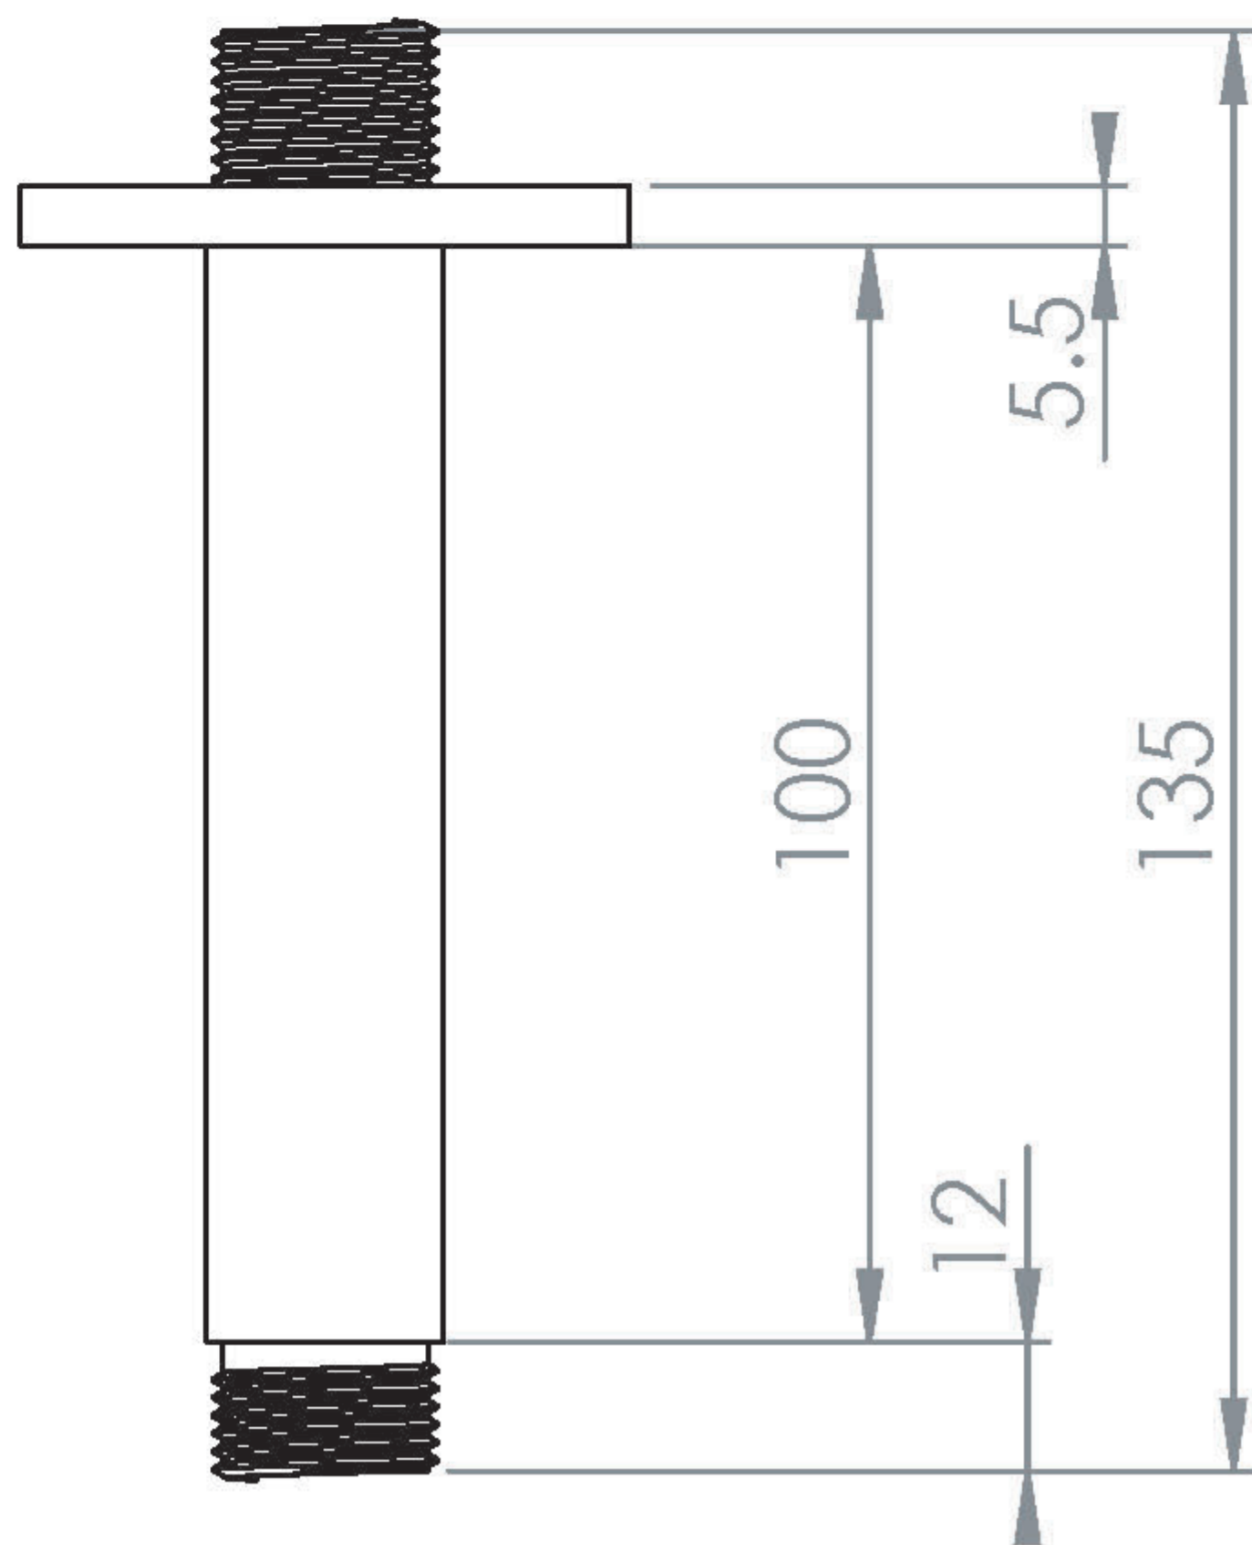

Saneux reserves the right to alter the specifications and product range without prior notice. Dimensions are given as a guide only. Dimensions should not be used for surrounding furniture, fixtures and fittings until the product is on site.