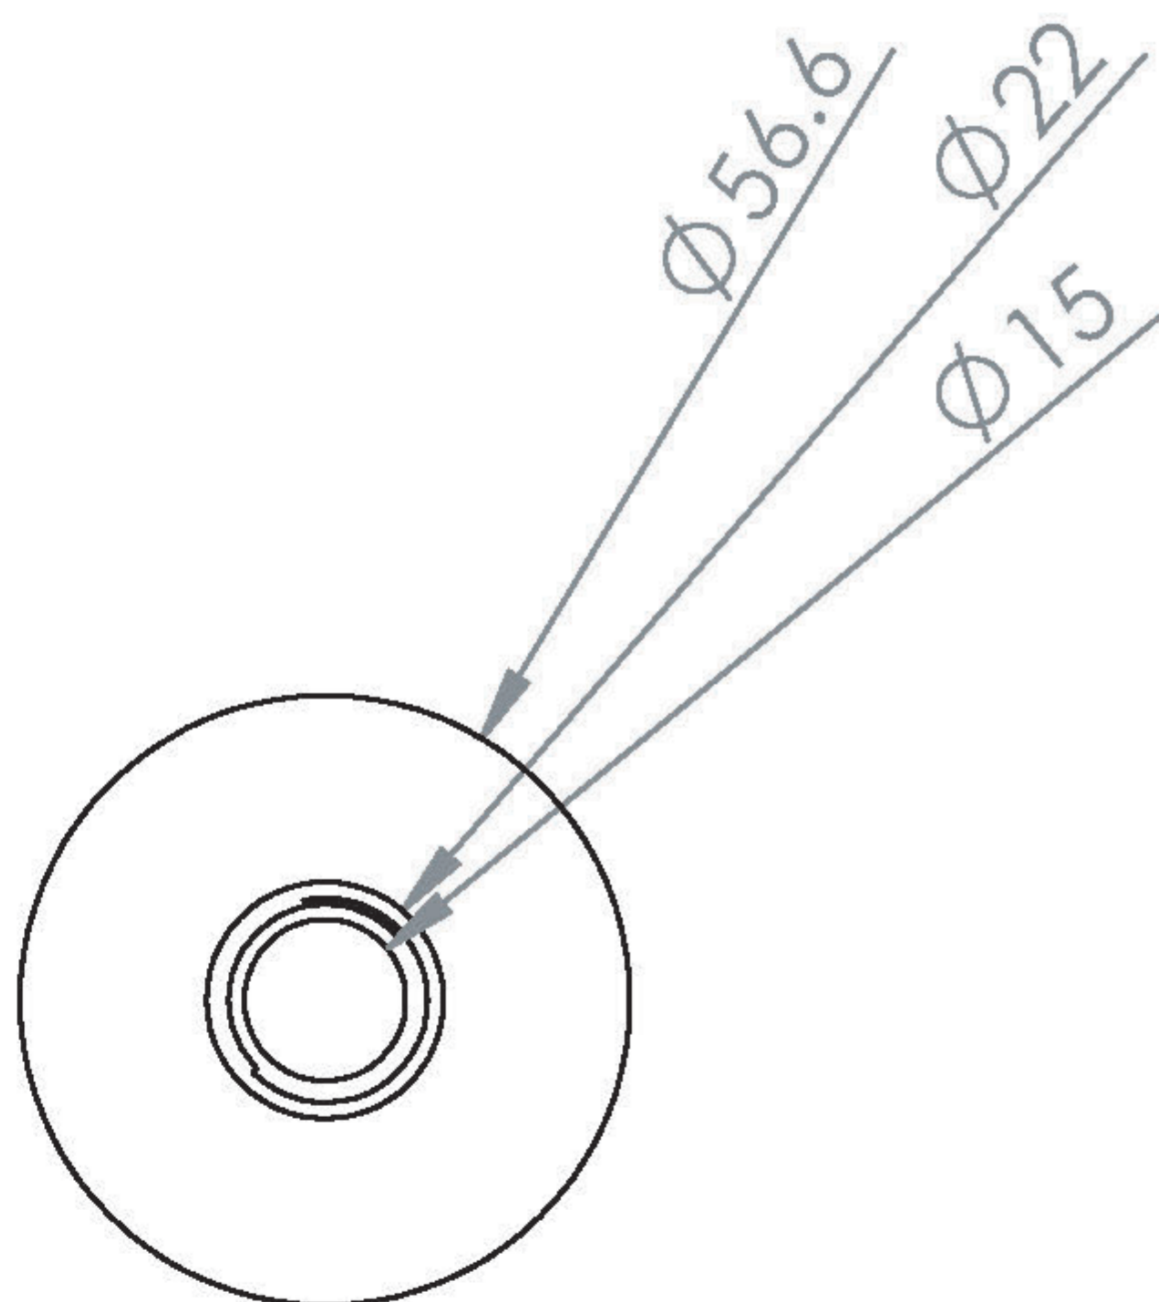

COS 100MM ROUND CEILING MOUNTED SHOWER ARM - CHROME

Product Code: CO237

PRODUCT INFORMATION

Finish:	Chrome
Height:	105.5mm
Width:	56.6mm
Depth:	56.6mm
Material	Brass
Weight	0.2kg
Guarantee	5 years

DESCRIPTION

The COS collection was designed to create brassware that was both modern and classic to suit any style of bathroom.

The COS ceiling mounted shower arm in chrome is only 100mm tall, making it perfect for bathrooms with low ceilings that want a clean minimalist look. It can work with all our shower heads and instantly creates a luxurious rainfall style shower experience.