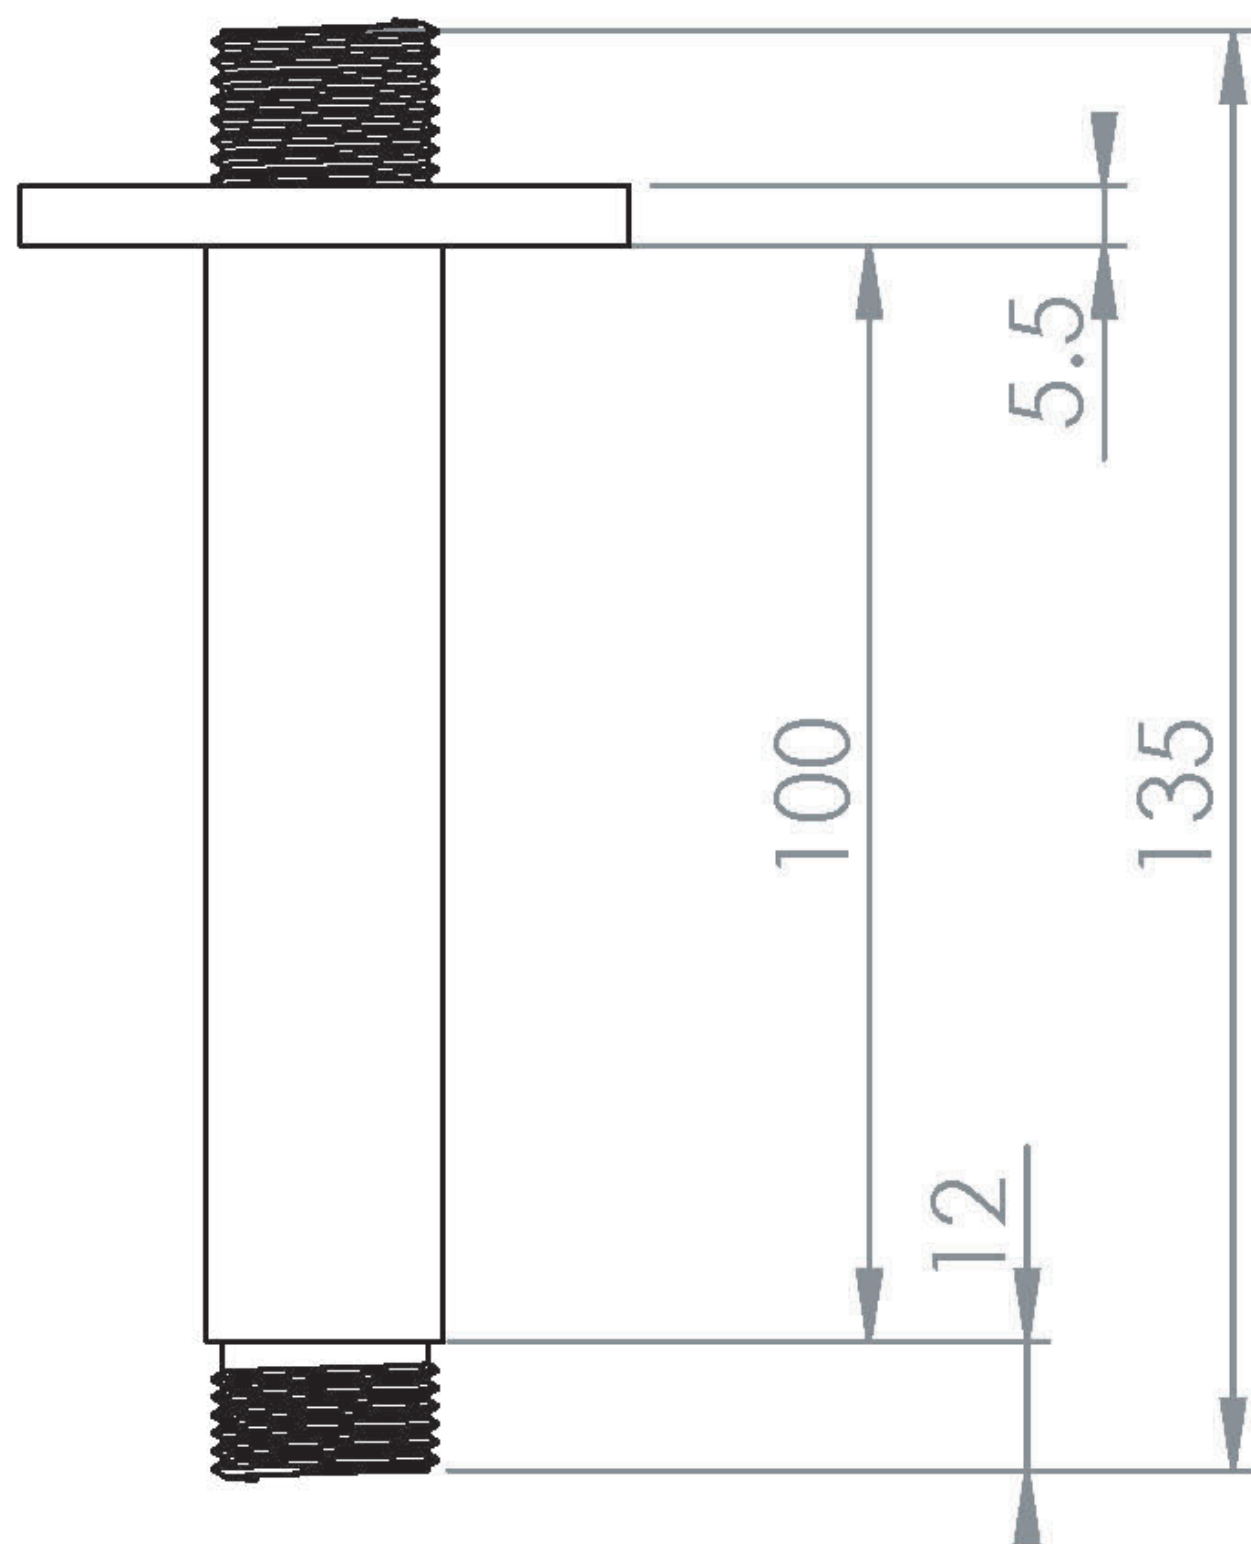

Saneux reserves the right to alter the specifications and product range without prior notice. Dimensions are given as a guide only. Dimensions should not be used for surrounding furniture, fixtures and fittings until the product is on site.