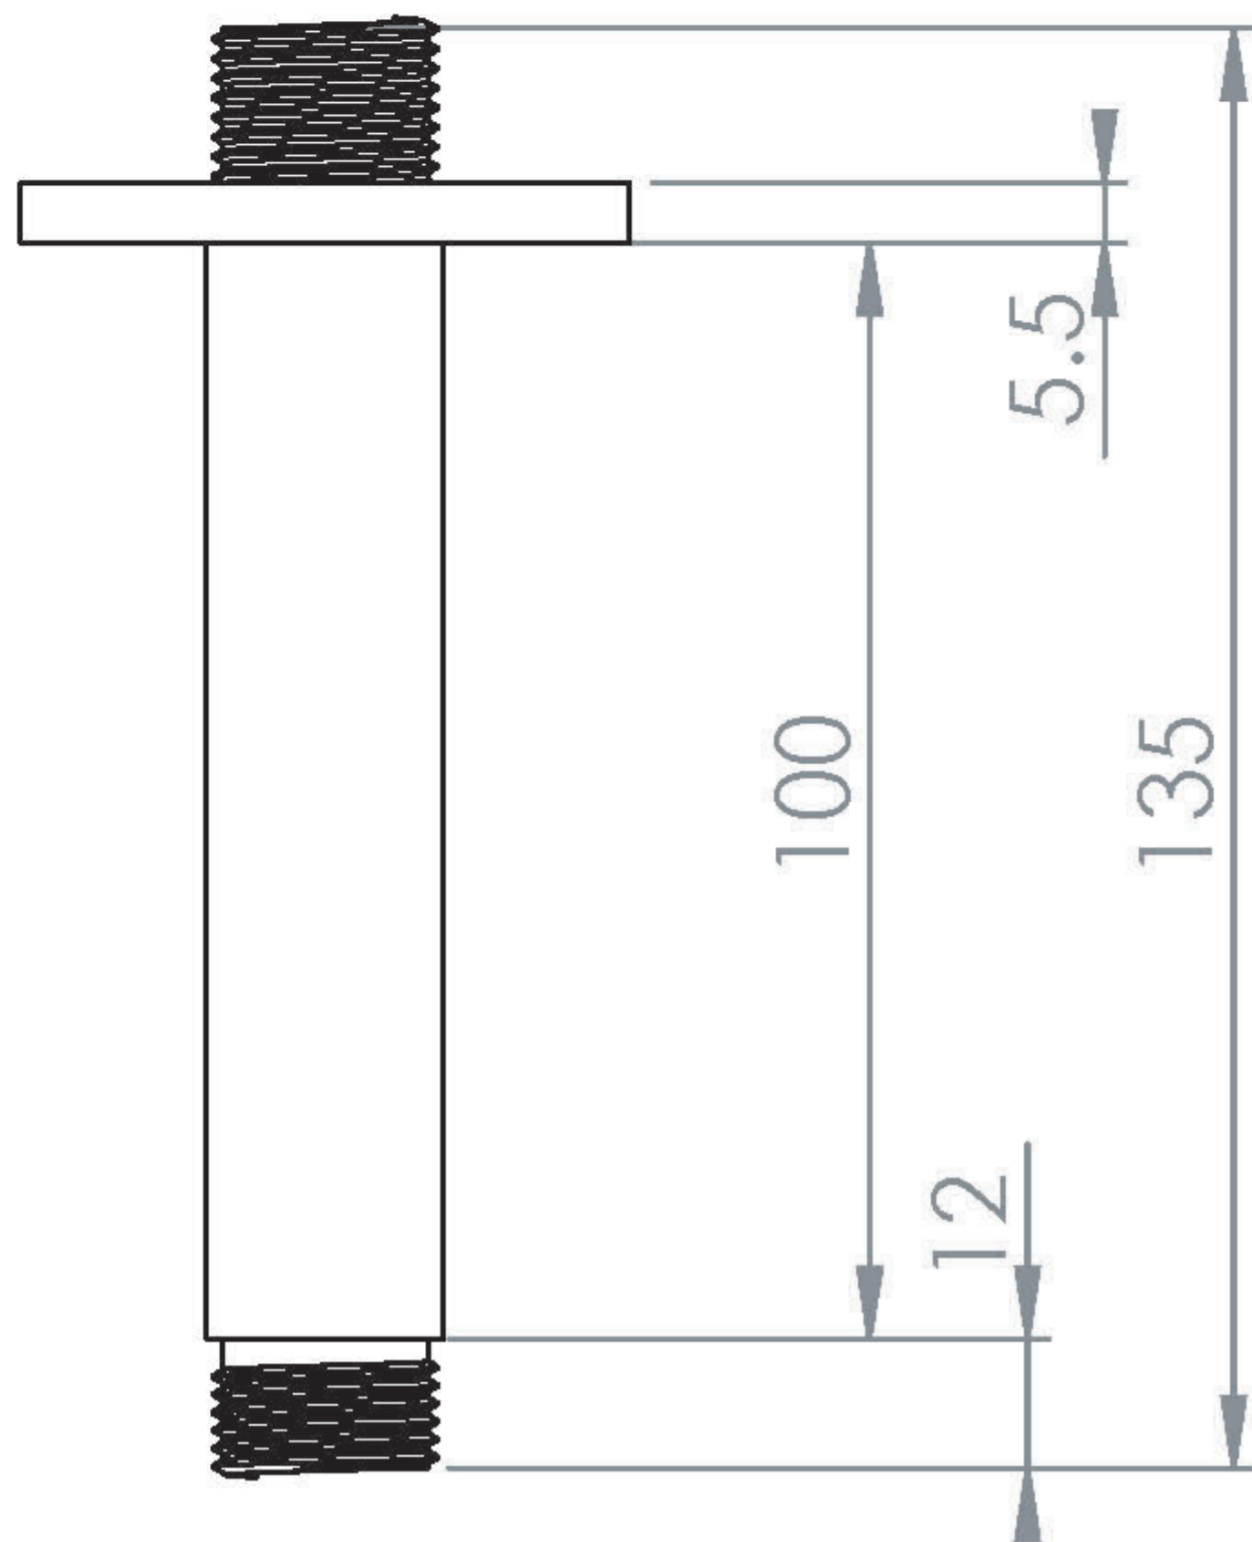

COS 100MM ROUND CEILING MOUNTED SHOWER ARM - CHROME

Product Code: CO237

PRODUCT INFORMATION

Finish:	Chrome
Height:	105.5mm
Width:	56.6mm
Depth:	56.6mm
Material	Brass
Weight	0.2kg
Guarantee	5 years

DESCRIPTION

The COS collection was designed to create brassware that was both modern and classic to suit any style of bathroom.

The COS ceiling mounted shower arm in chrome is only 100mm tall, making it perfect for bathrooms with low ceilings that want a clean minimalist look. It can work with all our shower heads and instantly creates a luxurious rainfall style shower experience.