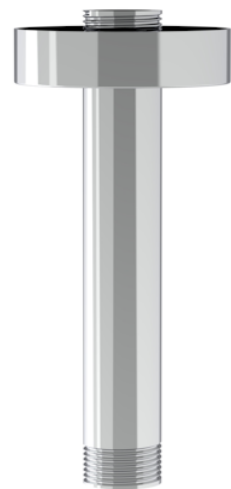

# COS 100MM ROUND CEILING MOUNTED SHOWER ARM - CHROME

**Product Code:** CO237

---

## PRODUCT INFORMATION

<b>Finish:</b>	Chrome
<b>Height:</b>	105.5mm
<b>Width:</b>	56.6mm
<b>Depth:</b>	56.6mm
<b>Material</b>	Brass
<b>Weight</b>	0.2kg
<b>Guarantee</b>	5 years

---

## DESCRIPTION

The COS collection was designed to create brassware that was both modern and classic to suit any style of bathroom.

The COS ceiling mounted shower arm in chrome is only 100mm tall, making it perfect for bathrooms with low ceilings that want a clean minimalist look. It can work with all our shower heads and instantly creates a luxurious rainfall style shower experience.