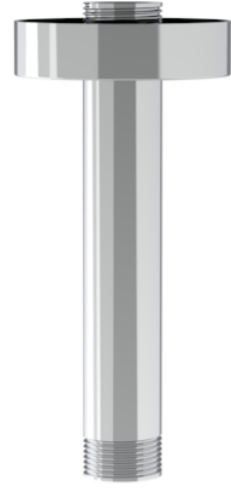

# COS 100MM ROUND CEILING MOUNTED SHOWER ARM - CHROME

**Product Code:** CO237

---

## PRODUCT INFORMATION

<b>Finish:</b>	Chrome
<b>Height:</b>	105.5mm
<b>Width:</b>	56.6mm
<b>Depth:</b>	56.6mm
<b>Material</b>	Brass
<b>Weight</b>	0.2kg
<b>Guarantee</b>	5 years

---

## DESCRIPTION

The COS collection was designed to create brassware that was both modern and classic to suit any style of bathroom.

The COS ceiling mounted shower arm in chrome is only 100mm tall, making it perfect for bathrooms with low ceilings that want a clean minimalist look. It can work with all our shower heads and instantly creates a luxurious rainfall style shower experience.