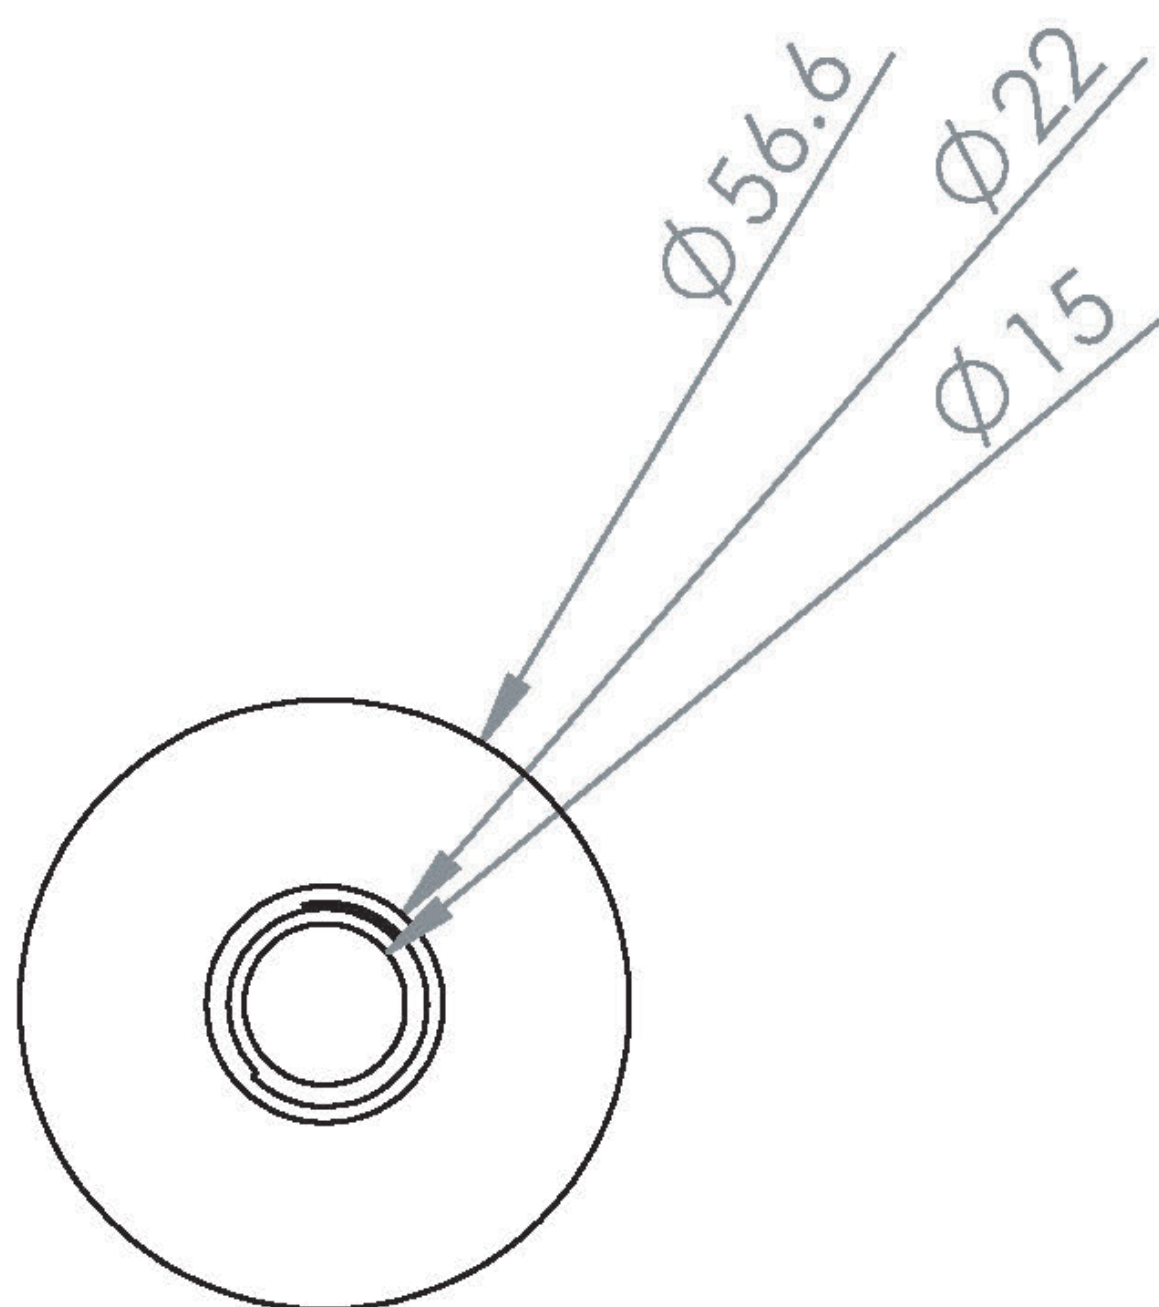

Saneux reserves the right to alter the specifications and product range without prior notice. Dimensions are given as a guide only. Dimensions should not be used for surrounding furniture, fixtures and fittings until the product is on site.