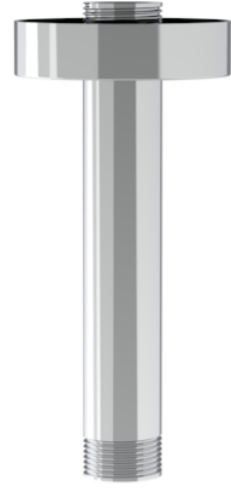

COS 100MM ROUND CEILING MOUNTED SHOWER ARM - CHROME

Product Code: CO237

PRODUCT INFORMATION

Finish:	Chrome
Height:	105.5mm
Width:	56.6mm
Depth:	56.6mm
Material	Brass
Weight	0.2kg
Guarantee	5 years

DESCRIPTION

The COS collection was designed to create brassware that was both modern and classic to suit any style of bathroom.

The COS ceiling mounted shower arm in chrome is only 100mm tall, making it perfect for bathrooms with low ceilings that want a clean minimalist look. It can work with all our shower heads and instantly creates a luxurious rainfall style shower experience.