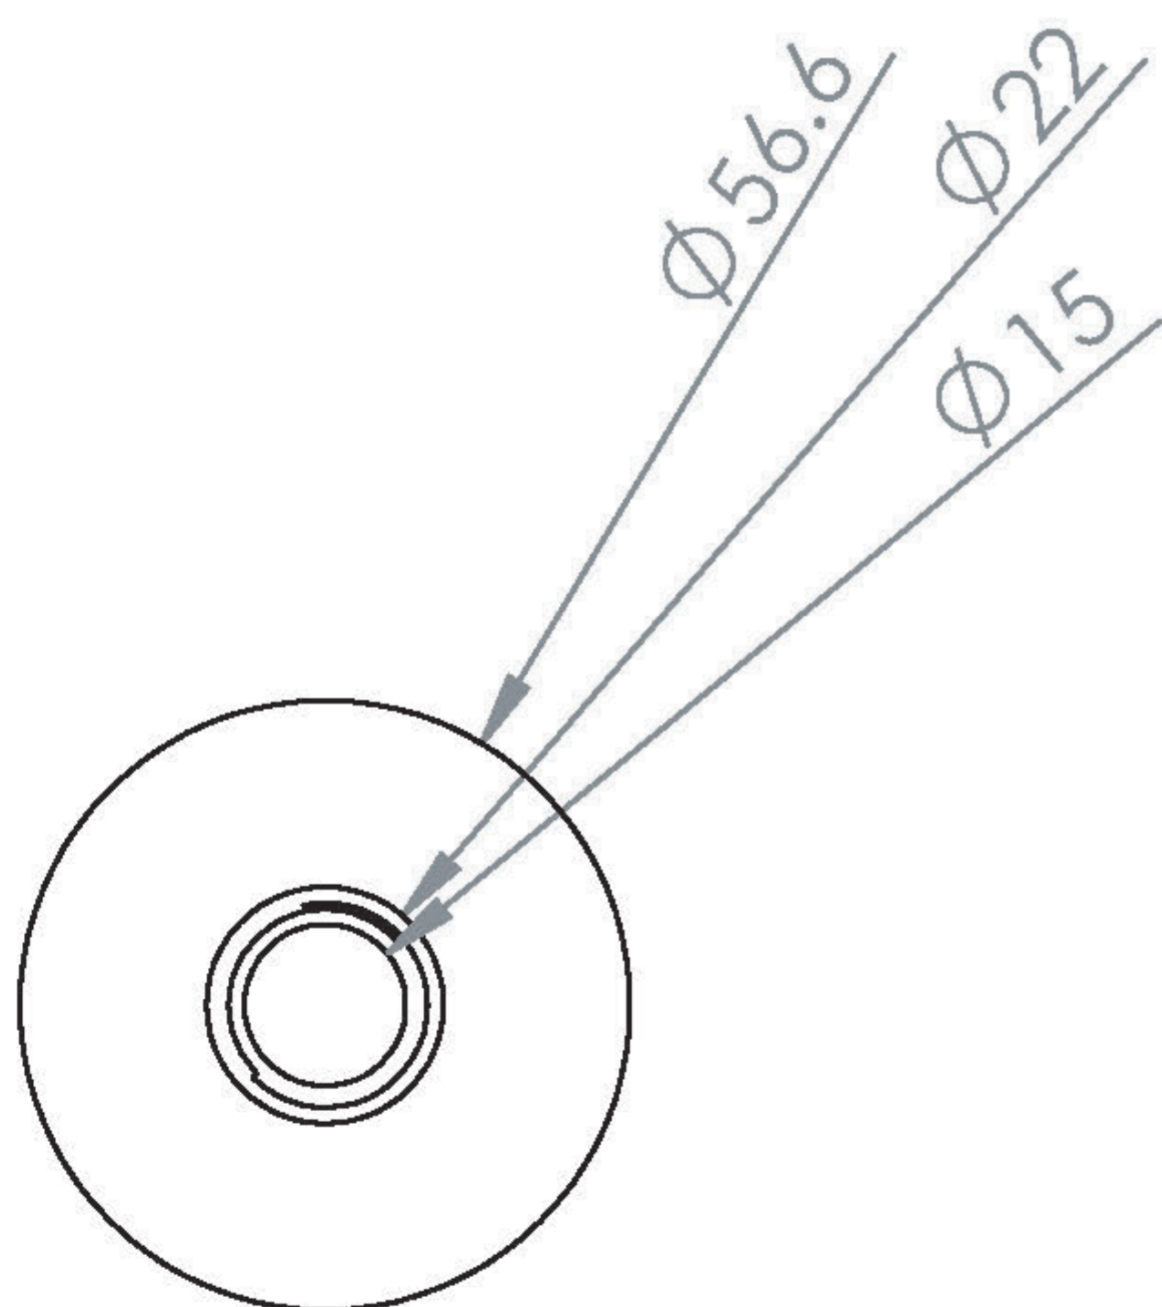

Saneux reserves the right to alter the specifications and product range without prior notice. Dimensions are given as a guide only. Dimensions should not be used for surrounding furniture, fixtures and fittings until the product is on site.