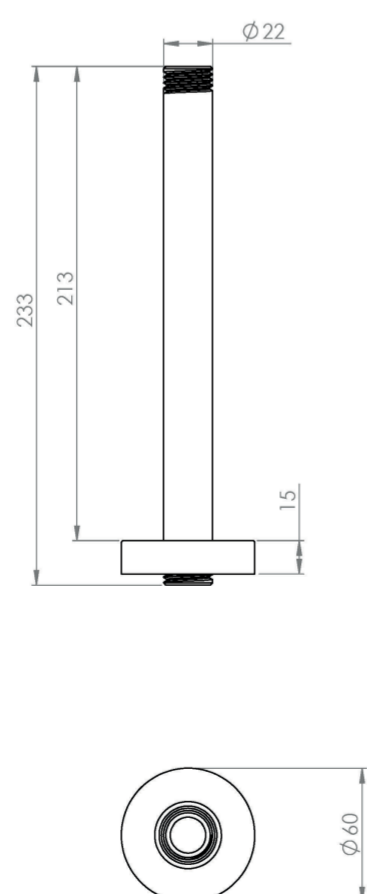

TECHNICAL DRAWING