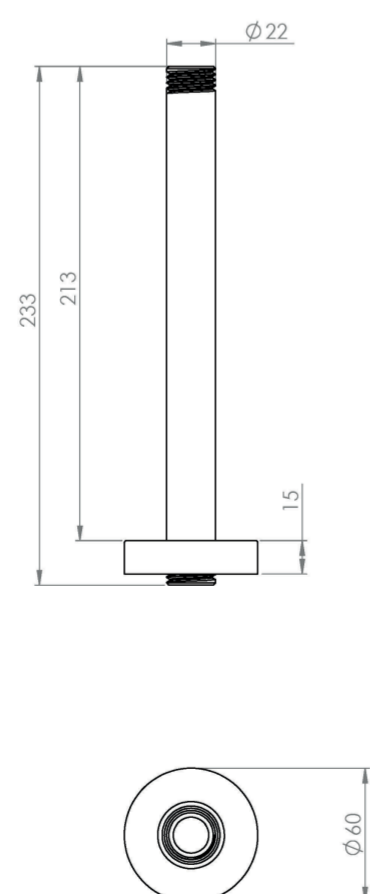

COS 200MM ROUND CEILING MOUNTED SHOWER ARM - MATTE BLACK

PRODUCT INFORMATION

Finish:	Matte Black (Electroplated)
Height:	235mm
Width:	56.6mm
Depth:	56.6mm
Material:	Brass
Weight:	0.15kg
Guarantee:	5 years

Product Code: CO236.MB

DESCRIPTION

The COS collection was designed to create brassware that was both modern and classic to suit any style of bathroom.

This COS ceiling mounted shower arm in matte black is 200mm tall and can work with our selection of shower heads. It instantly creates a luxurious rainfall style shower experience.

TECHNICAL DRAWING

Saneux reserves the right to alter the specifications and product range without prior notice. Dimensions are given as a guide only. Dimensions should not be used for surrounding furniture, fixtures and fittings until the product is on site.

<https://saneux.com/products/cos-200mm-round-ceiling-mounted-shower-arm-matte-black>