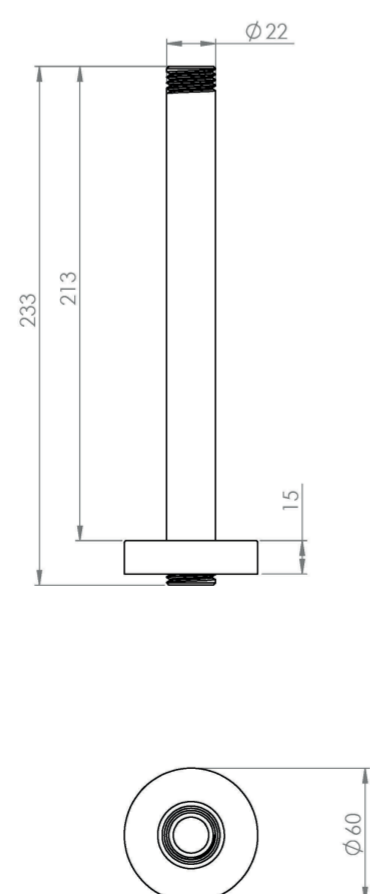

COS 200MM ROUND CEILING MOUNTED SHOWER ARM - CHROME

PRODUCT INFORMATION

Finish:	Chrome
Height:	235mm
Width:	56.6mm
Depth:	56.6mm
Material	Brass
Weight	0.15kg
Guarantee	5 years

Product Code: CO236

DESCRIPTION

The COS collection was designed to create brassware that was both modern and classic to suit any style of bathroom.

This COS ceiling mounted shower arm in chrome is 200mm tall and can work with our selection of shower heads. It instantly creates a luxurious rainfall style shower experience.

TECHNICAL DRAWING

Saneux reserves the right to alter the specifications and product range without prior notice. Dimensions are given as a guide only. Dimensions should not be used for surrounding furniture, fixtures and fittings until the product is on site.

<https://saneux.com/products/cos-200mm-round-ceiling-mounted-shower-arm-chrome>