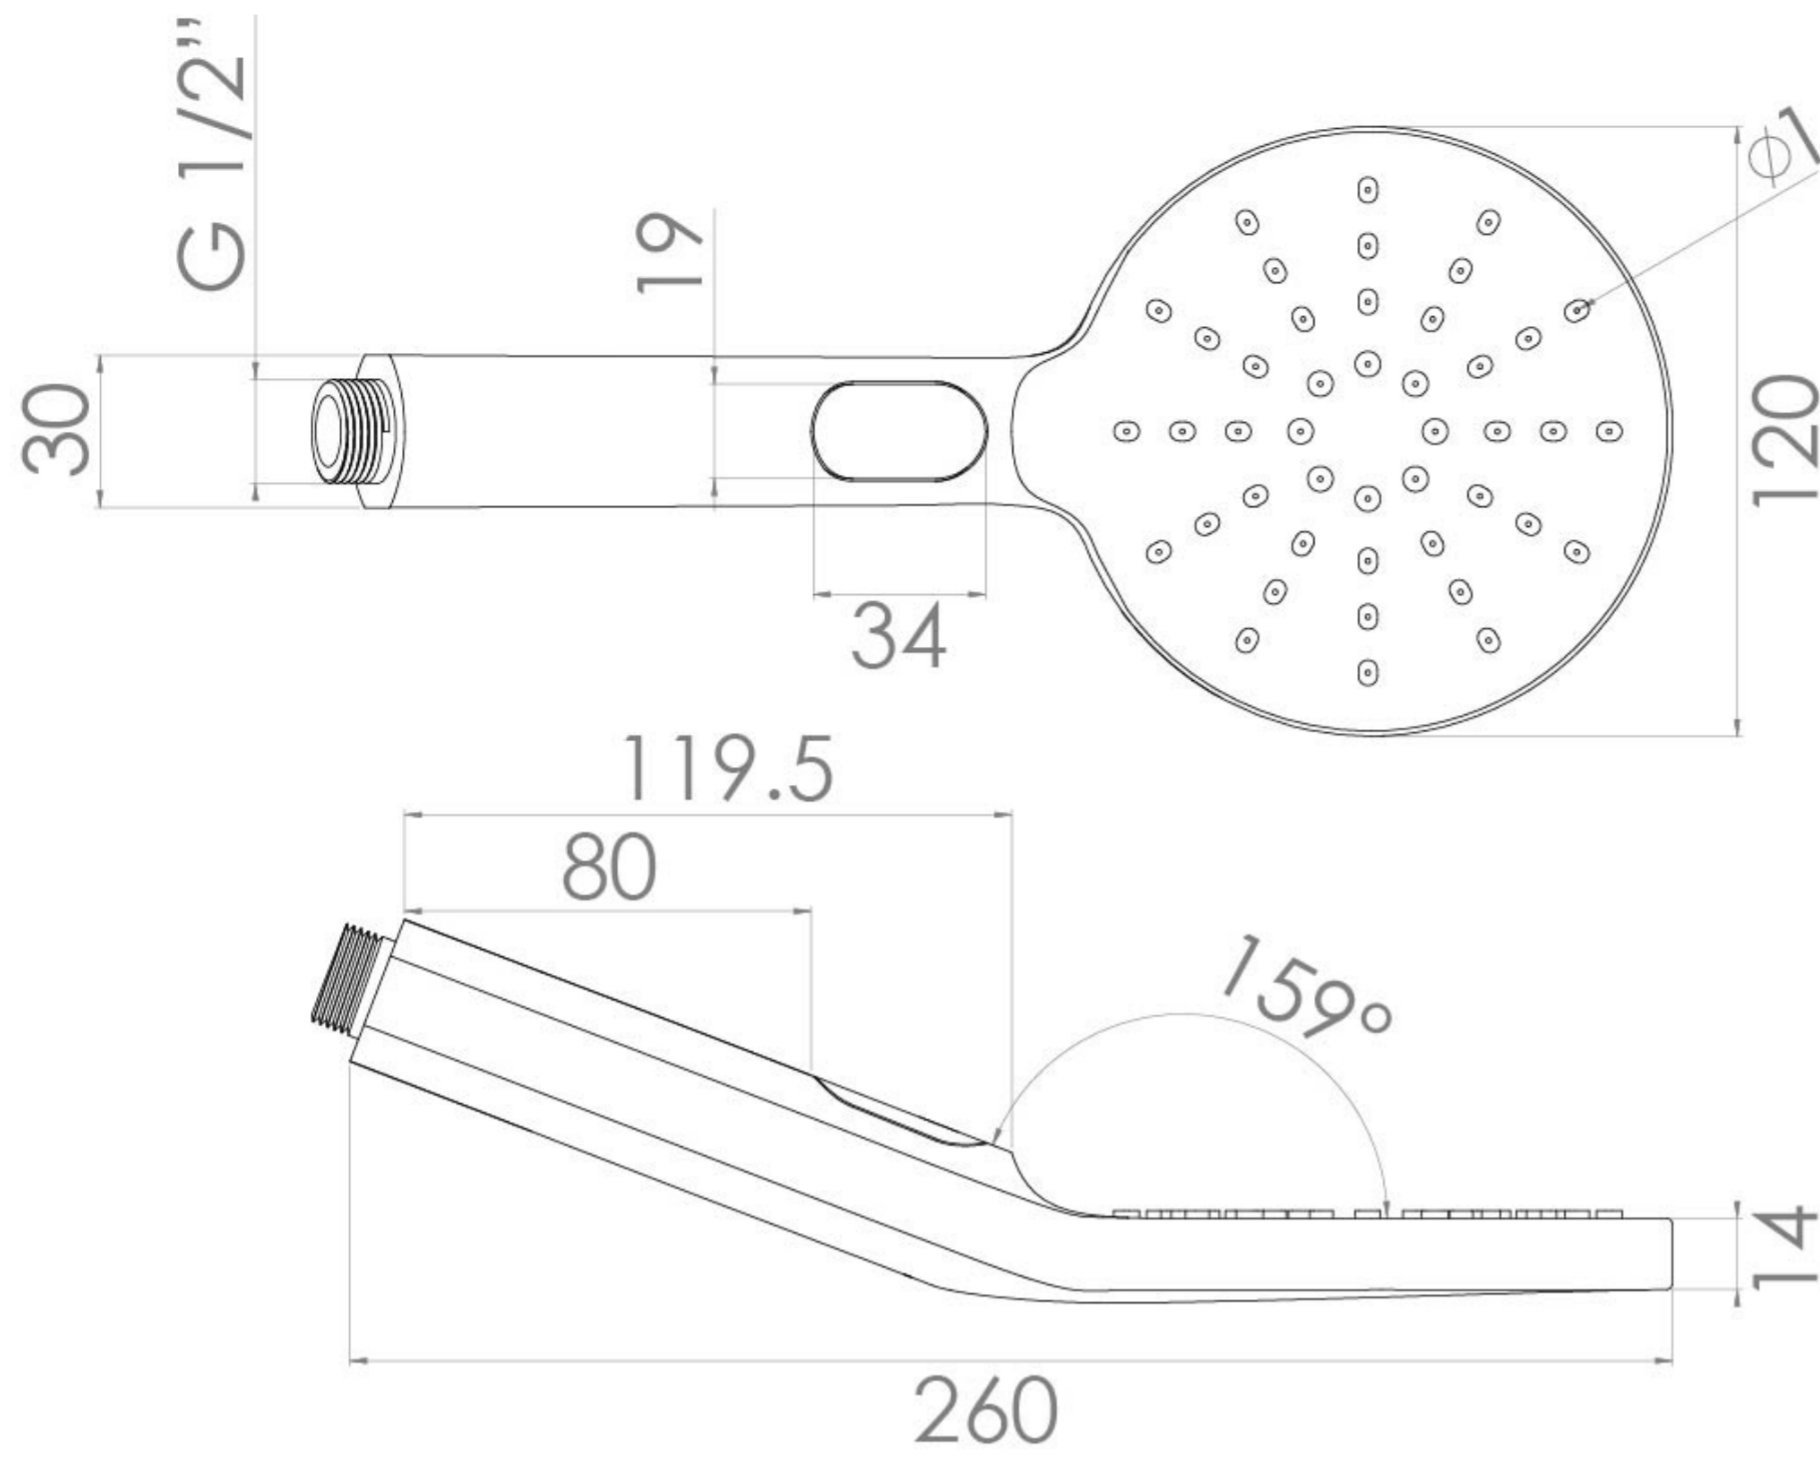

TECHNICAL DRAWING

FLOW RATE

- 0.5 Bar - Flowrate: 5.4 l/min
- 1 Bar - Flowrate: 6.6 l/min
- 3 Bar - Flowrate: 11.8 l/min
- 5 Bar - Flowrate: 15.3 l/min

Saneux reserves the right to alter the specifications and product range without prior notice. Dimensions are given as a guide only. Dimensions should not be used for surrounding furniture, fixtures and fittings until the product is on site.

<https://saneux.com/products/cos-3-function-shower-handset-matte-black>