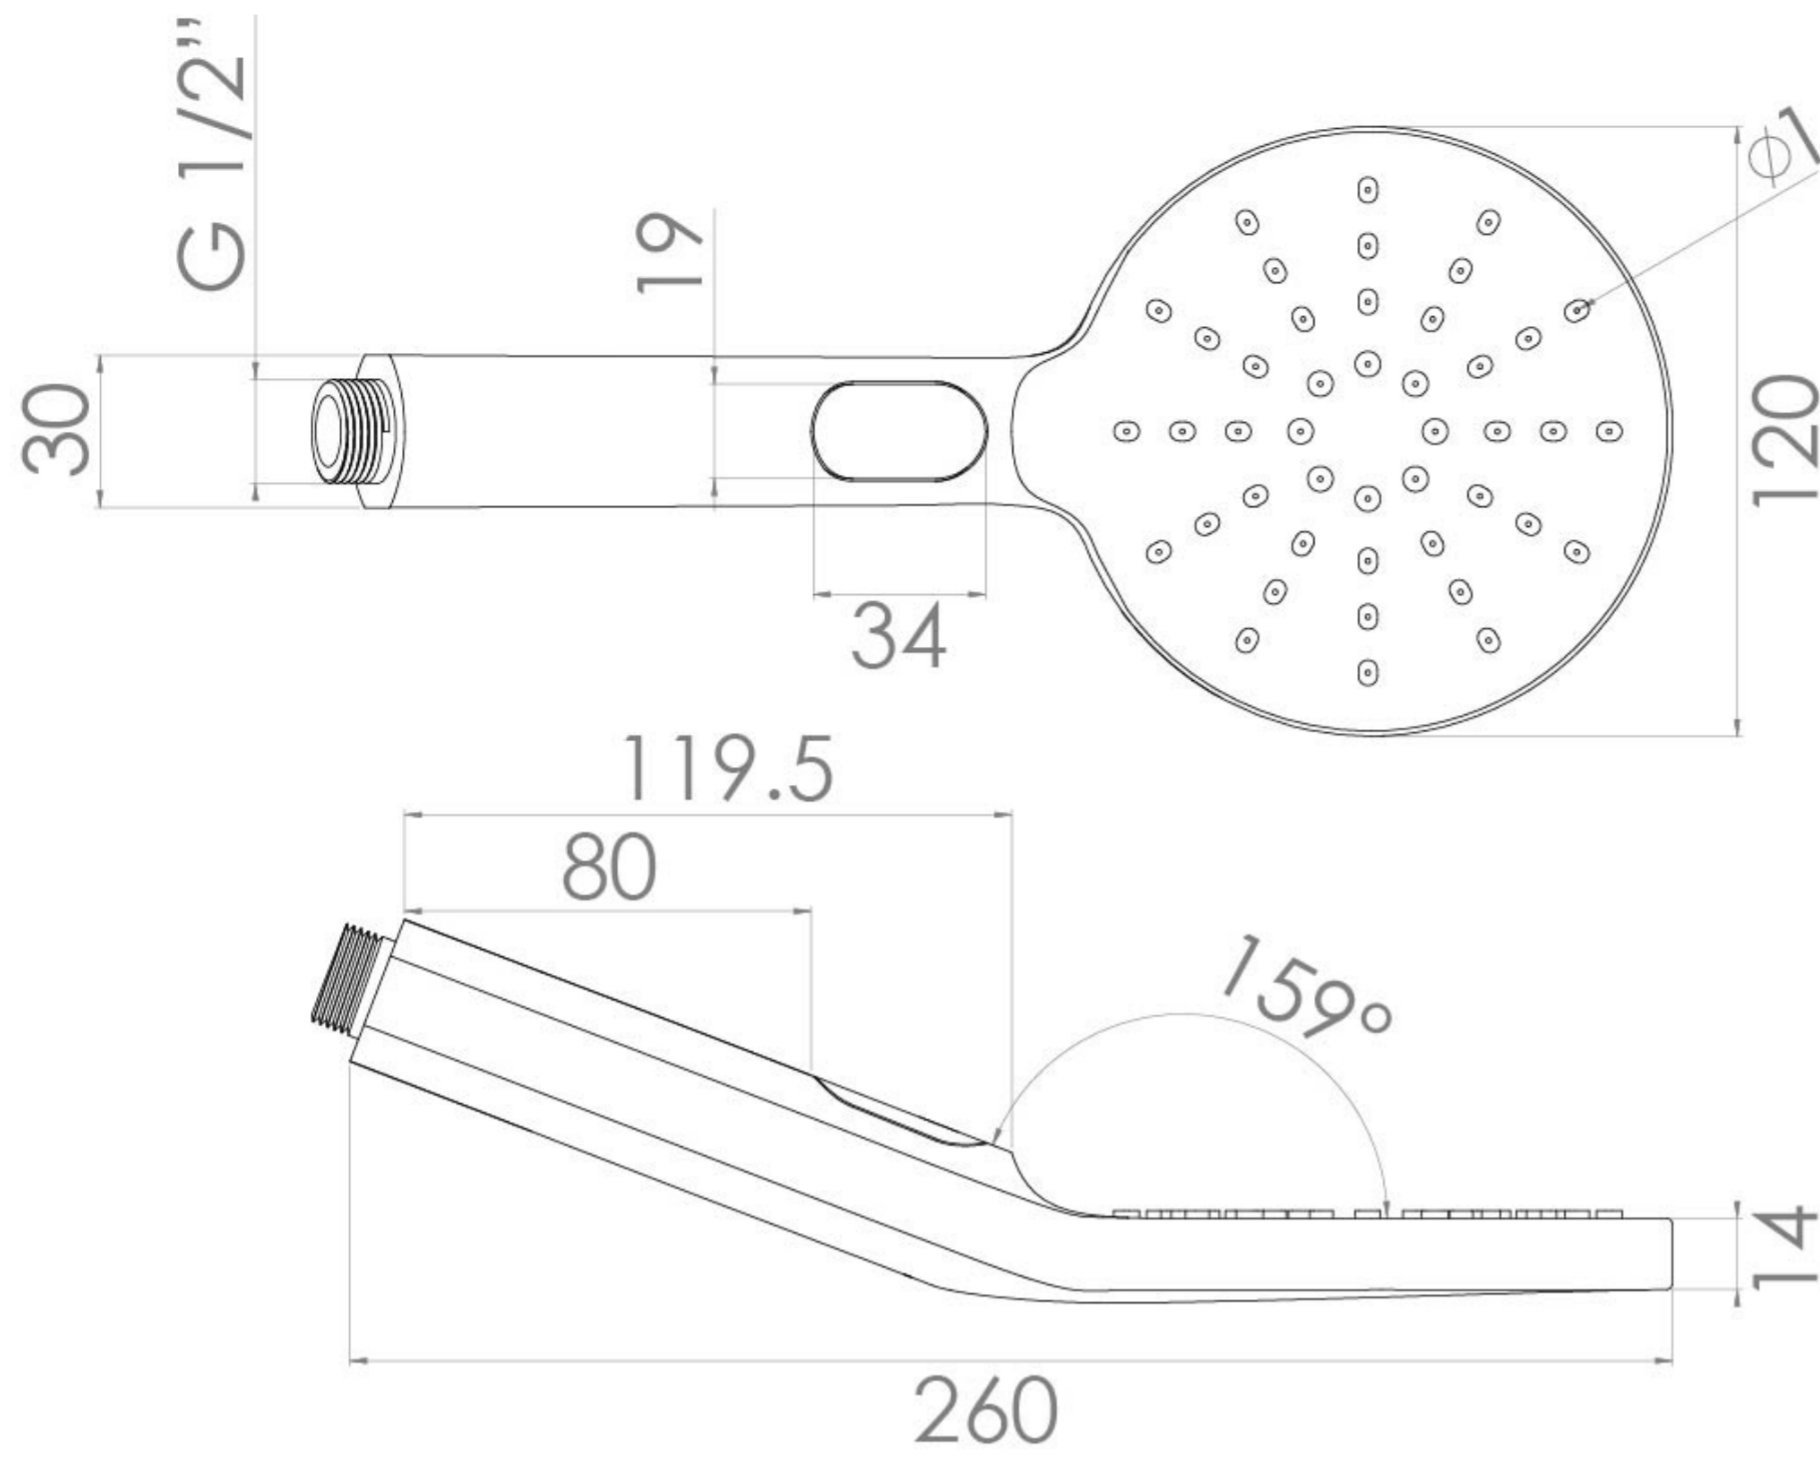

COS 3 FUNCTION SHOWER HANDSET - MATTE BLACK

PRODUCT INFORMATION

Finish:	Matte Black (Electroplated)
Height:	260mm
Width:	120mm
Depth:	14mm
Material	ABS Plastic
Weight	0.3kg
Approvals/Standards	WRAS
Guarantee	5 years

Product Code: CO235.MB

DESCRIPTION

The COS collection was designed to create brassware that was both modern and classic to suit any style of bathroom.

This COS handset in matte black has 3 functions so you can adjust the type of spray you want for your shower when you press the integrated button. The 3 functions are a precise spray with only the inner nozzles, a softer rainfall spray with just the outer nozzles, and the third is a combination of the two.

Pair it with our COS outlet elbow & holder in addition to a shower head, or on its own with a slider shower rail to make a standalone shower.

TECHNICAL DRAWING

FLOW RATE

- 0.5 Bar - Flowrate: 5.4 l/min
- 1 Bar - Flowrate: 6.6 l/min
- 3 Bar - Flowrate: 11.8 l/min
- 5 Bar - Flowrate: 15.3 l/min