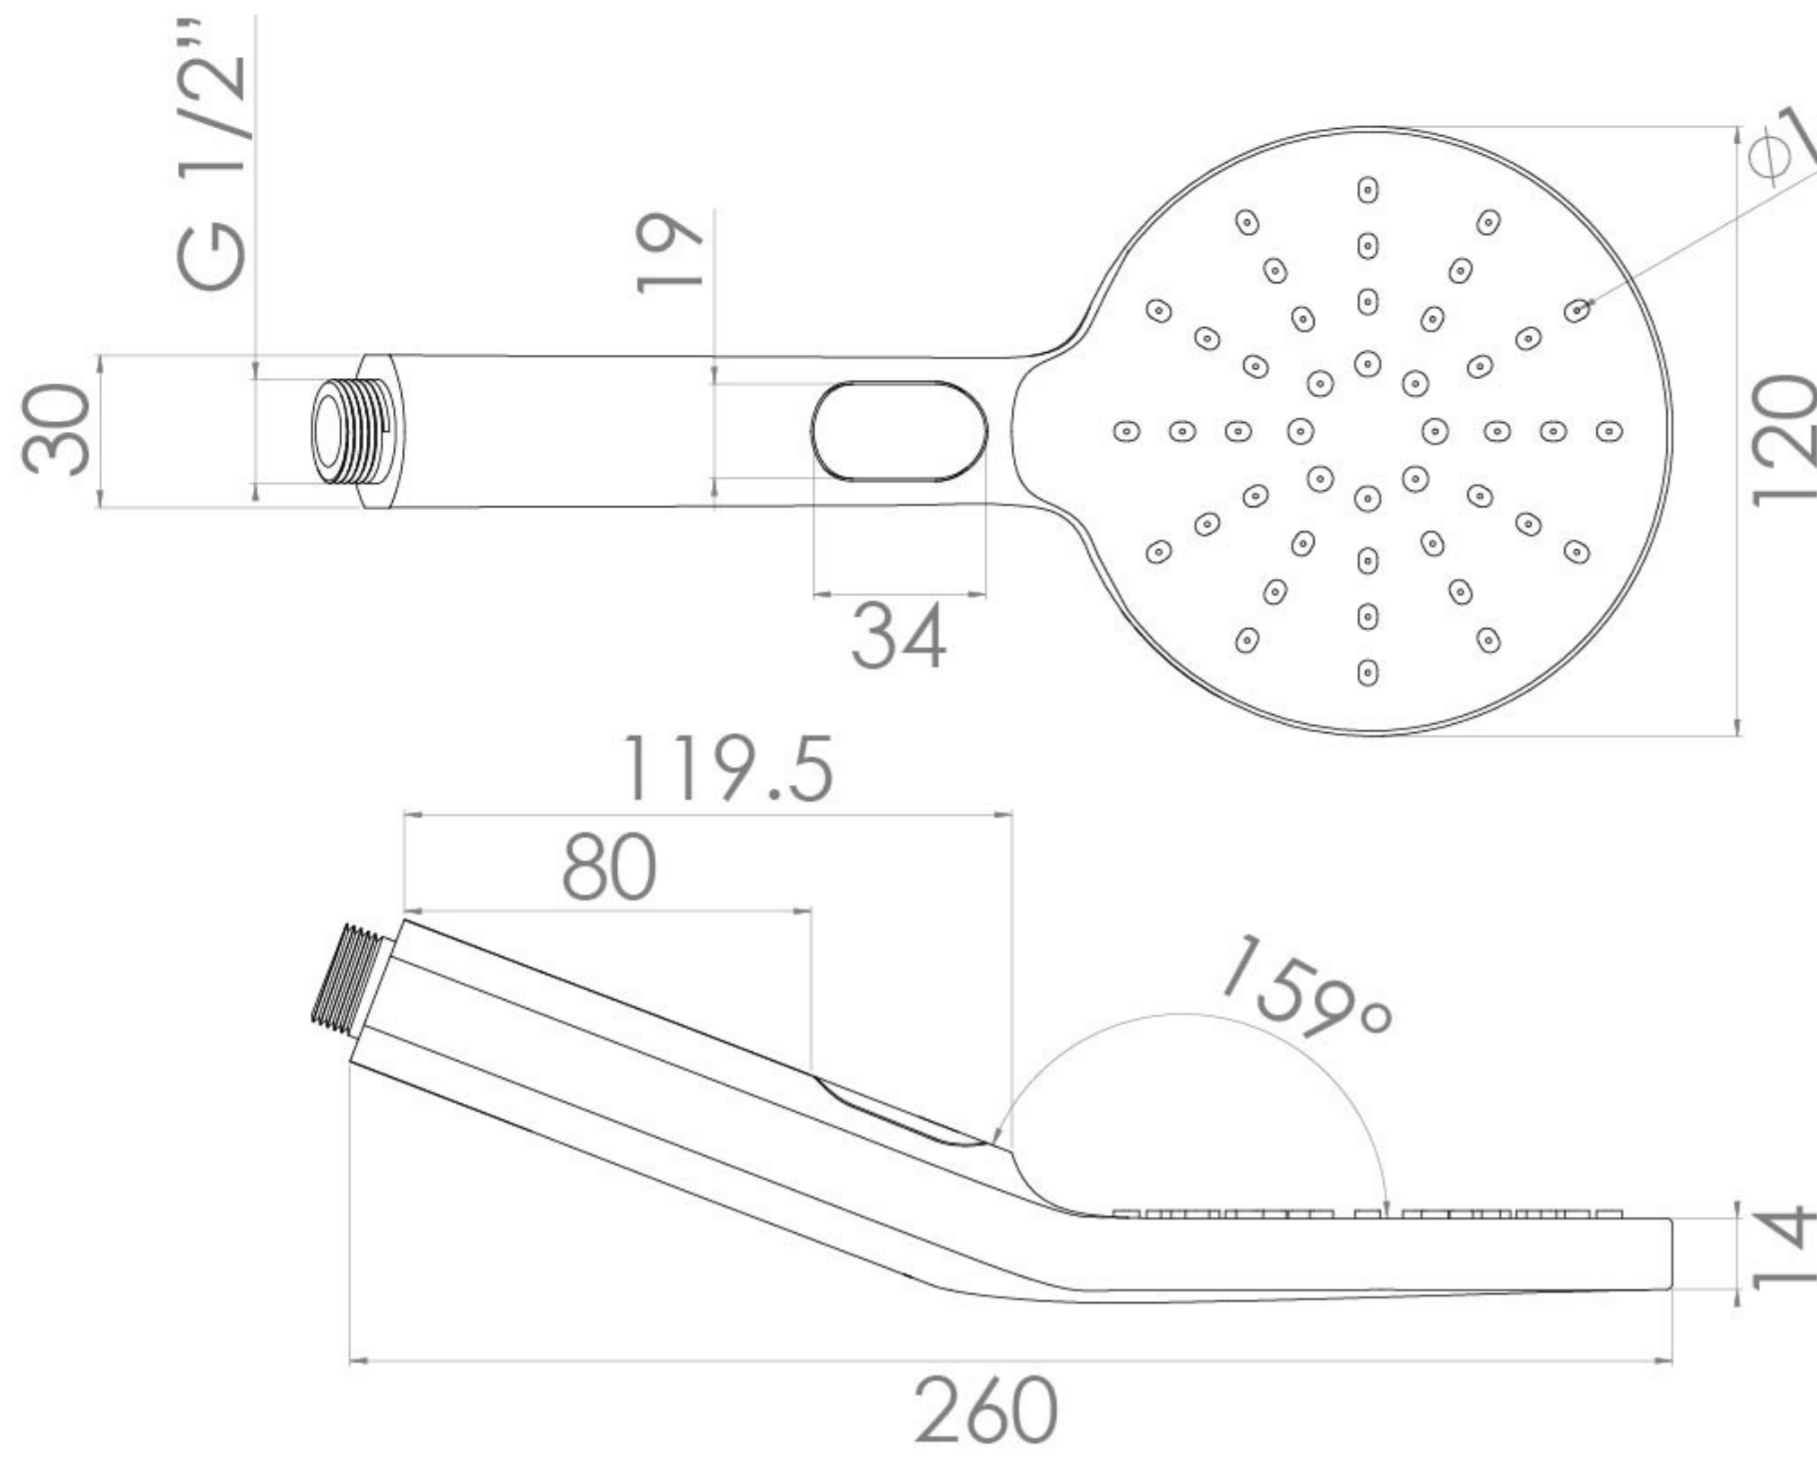

COS 3 FUNCTION SHOWER HANDSET - CHROME

PRODUCT INFORMATION

Finish:	Chrome
Height:	260mm
Width:	120mm
Depth:	14mm
Material	ABS Plastic
Weight	0.3kg
Approvals/Standards	WRAS
Guarantee	5 years

Product Code: CO235

DESCRIPTION

The COS collection was designed to create brassware that was both modern and classic to suit any style of bathroom.

This COS handset in chrome has 3 functions so you can adjust the type of spray you want for your shower when you press the integrated button. The 3 functions are a precise spray with only the inner nozzles, a softer rainfall spray with just the outer nozzles, and the third is a combination of the two.

Pair it with our COS outlet elbow & holder in addition to a shower head, or on its own with a slider shower rail to make a standalone shower.

TECHNICAL DRAWING

FLOW RATE

- 0.5 Bar - Flowrate: 5.4 l/min
- 1 Bar - Flowrate: 6.56 l/min
- 3 Bar - Flowrate: 11.8 l/min
- 5 Bar - Flowrate: 15.25 l/min