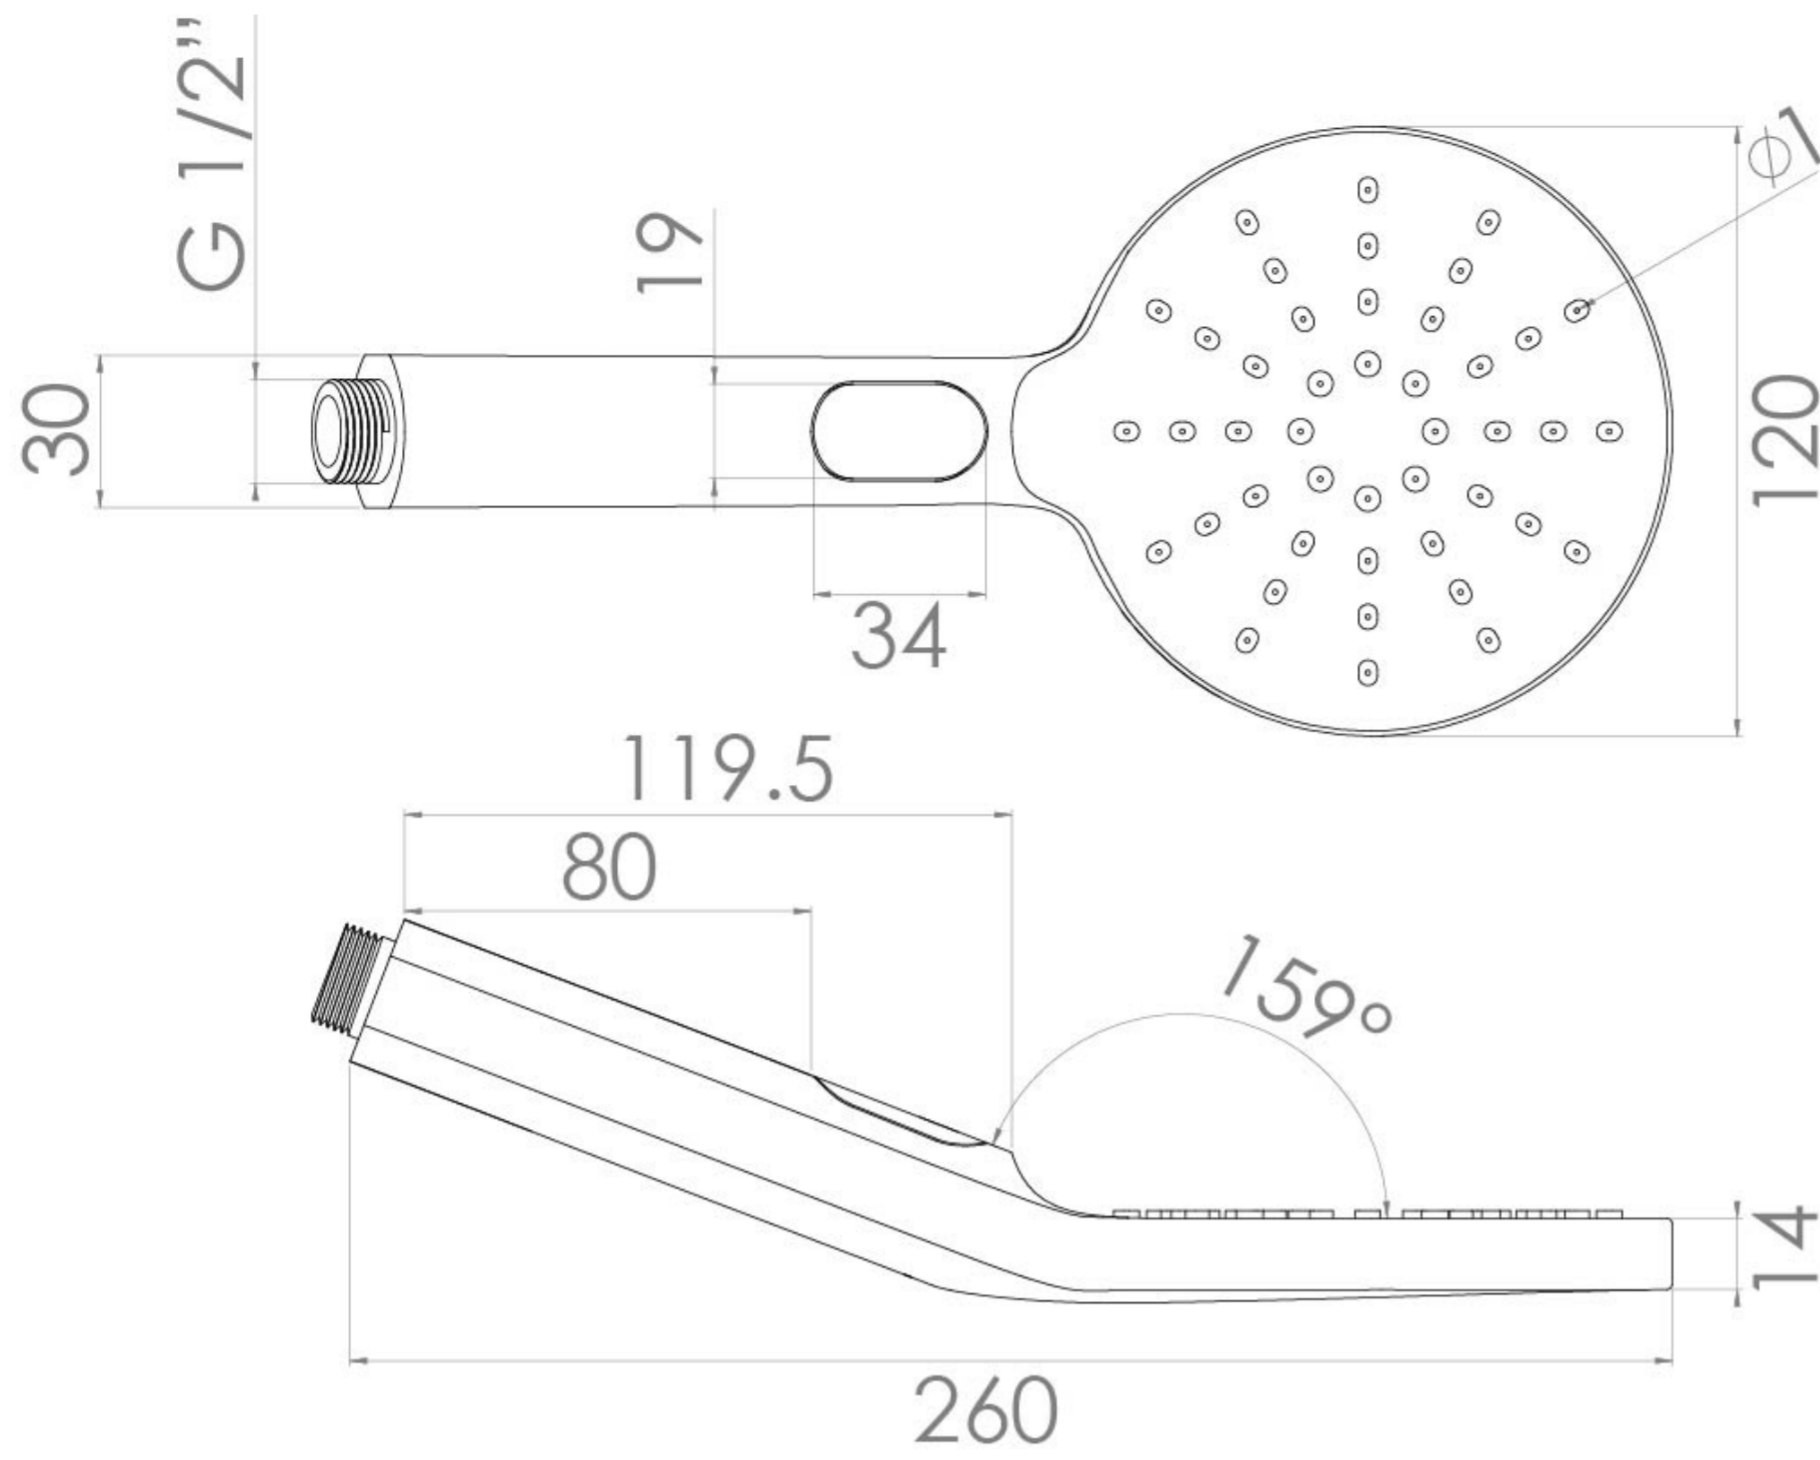

COS 3 FUNCTION SHOWER HANDSET - CHROME

PRODUCT INFORMATION

Finish:	Chrome
Height:	260mm
Width:	120mm
Depth:	14mm
Material	ABS Plastic
Weight	0.3kg
Approvals/Standards	WRAS
Guarantee	5 years

Product Code: CO235

DESCRIPTION

The COS collection was designed to create brassware that was both modern and classic to suit any style of bathroom.

This COS handset in chrome has 3 functions so you can adjust the type of spray you want for your shower when you press the integrated button. The 3 functions are a precise spray with only the inner nozzles, a softer rainfall spray with just the outer nozzles, and the third is a combination of the two.

Pair it with our COS outlet elbow & holder in addition to a shower head, or on its own with a slider shower rail to make a standalone shower.

TECHNICAL DRAWING

FLOW RATE

- 0.5 Bar - Flowrate: 5.4 l/min
- 1 Bar - Flowrate: 6.56 l/min
- 3 Bar - Flowrate: 11.8 l/min
- 5 Bar - Flowrate: 15.25 l/min