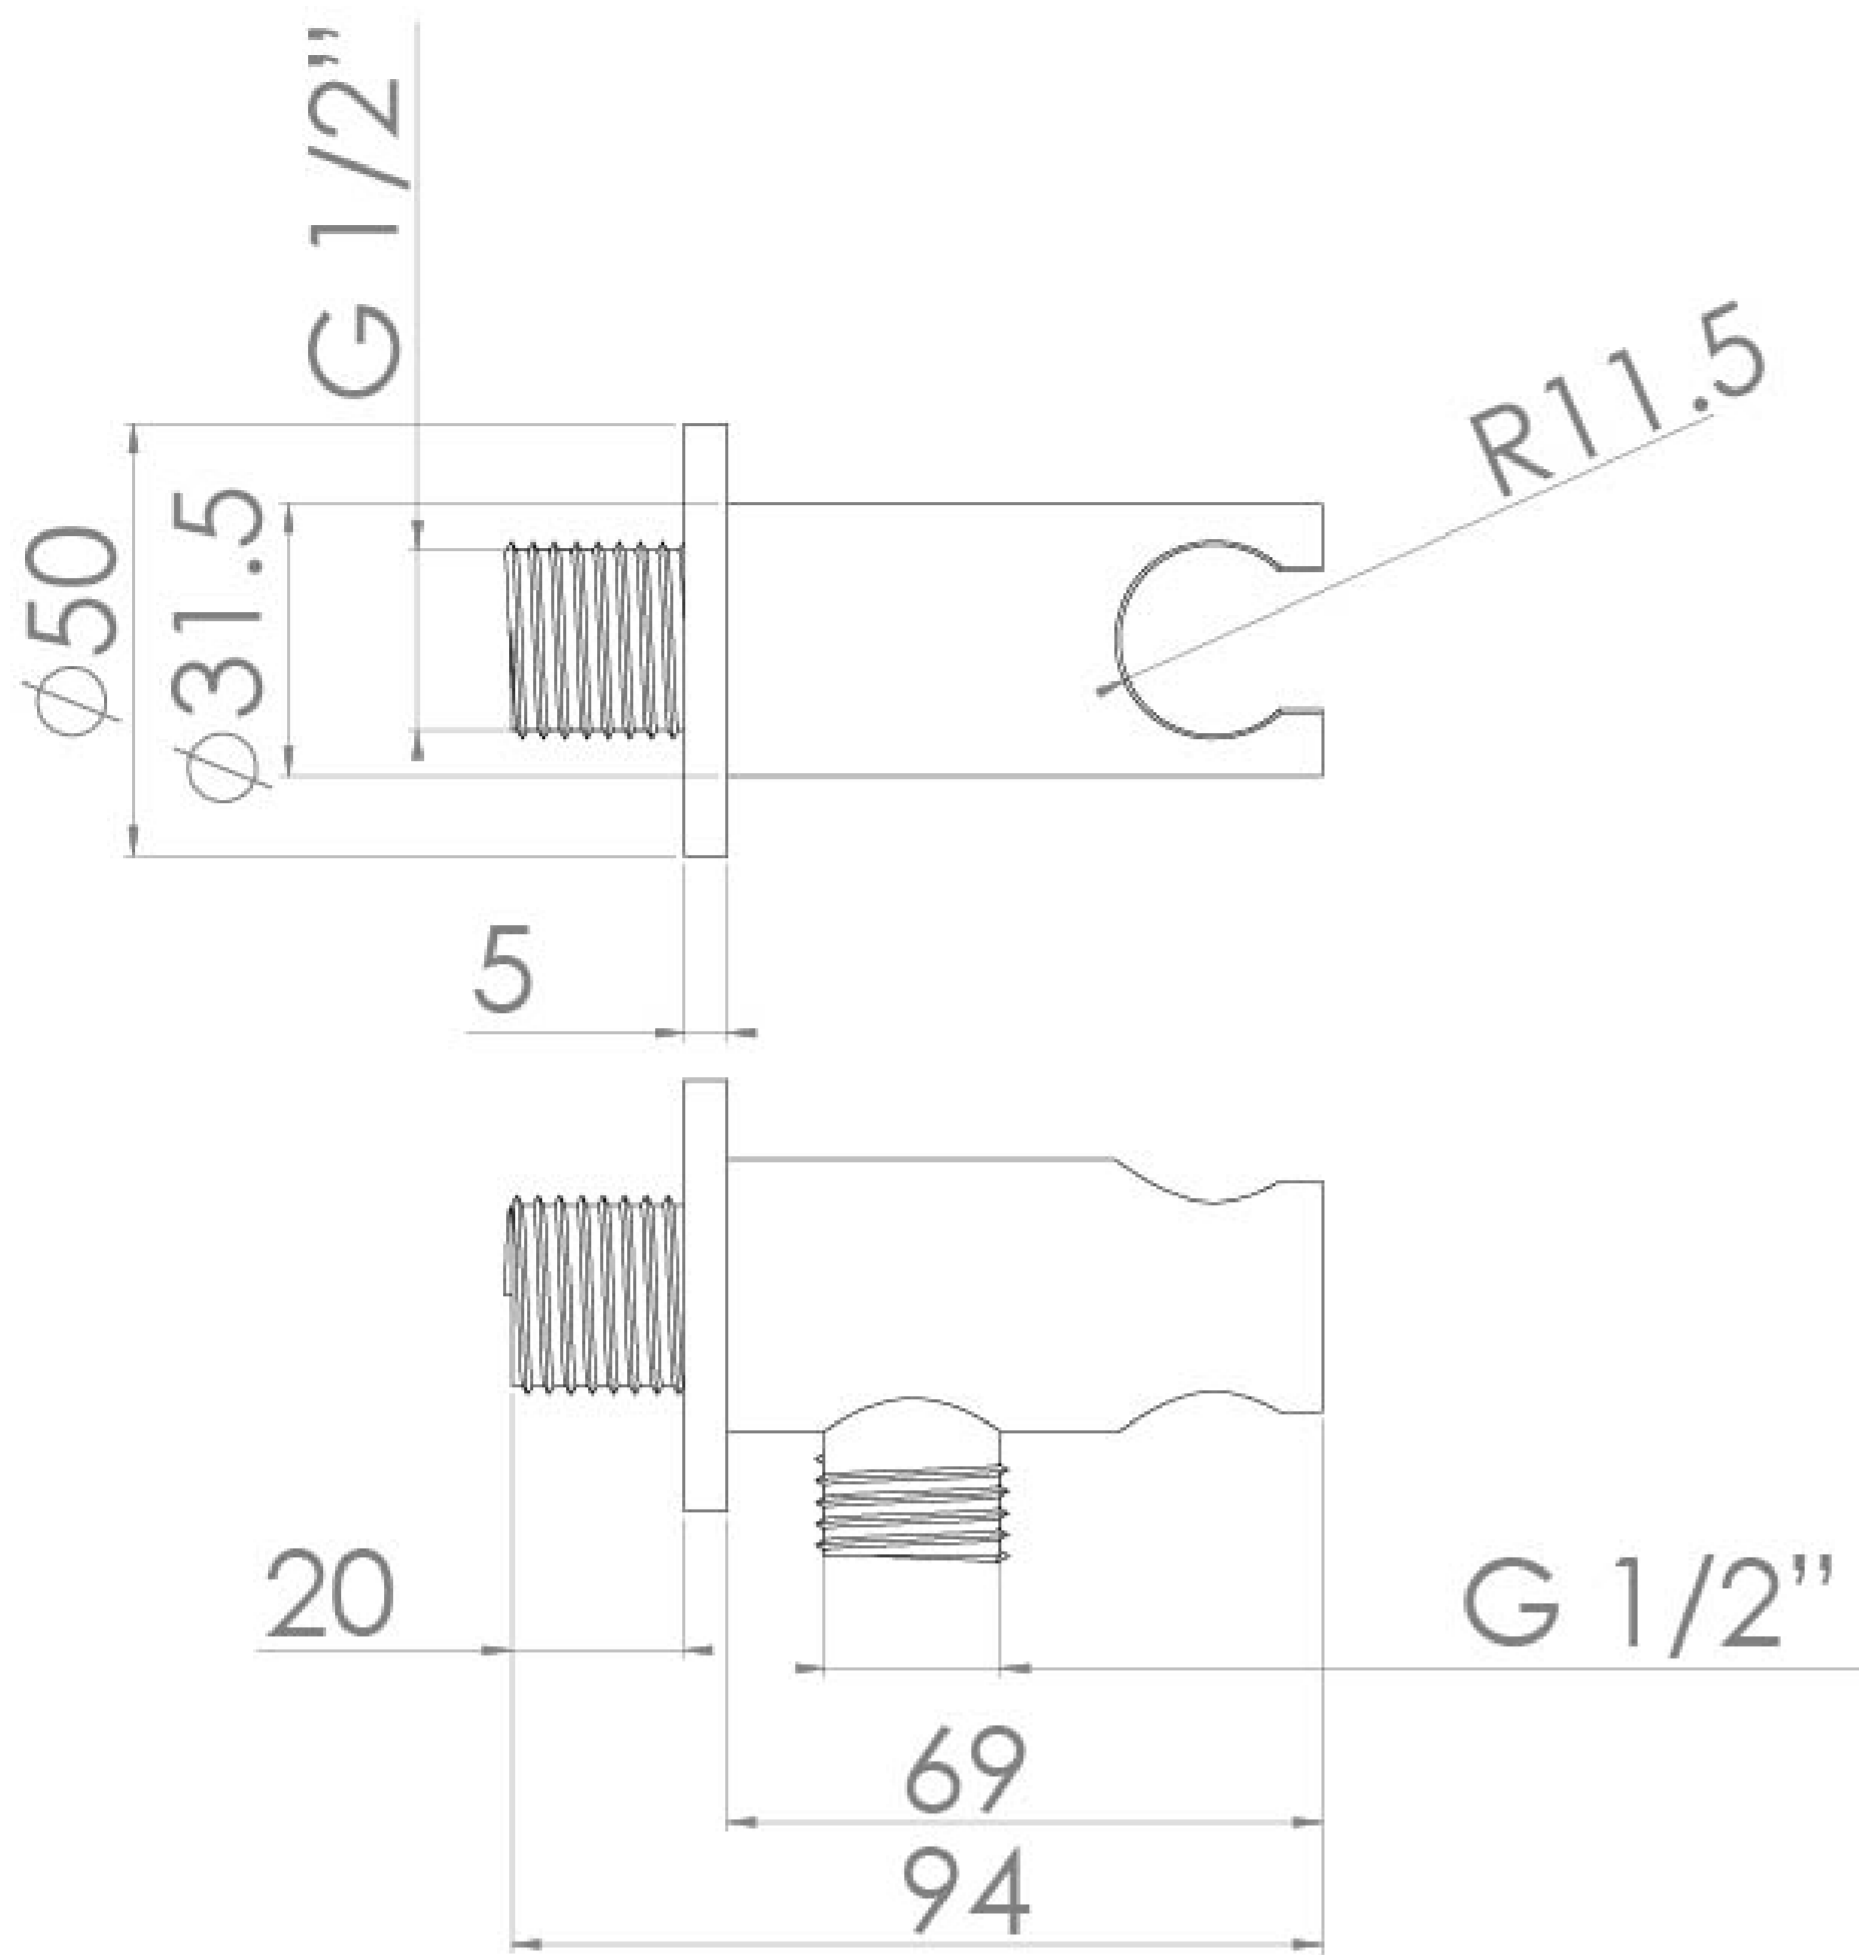

COS ROUND SHOWER OUTLET ELBOW & HOLDER - CHROME

Product Code: CO234

PRODUCT INFORMATION

Finish:	Chrome
Height:	32mm
Width:	32mm
Depth:	69mm
Material	Brass
Weight	0.35kg

DESCRIPTION

The COS collection was designed to create brassware that was both modern and classic to suit any style of bathroom.

This COS shower outlet elbow & holder in chrome goes in line with our COS shower brassware products, and is to be paired with a handset and shower hose. It is wall mounted and will hold your shower handset perfectly to suit both a shower set up or bath set up.