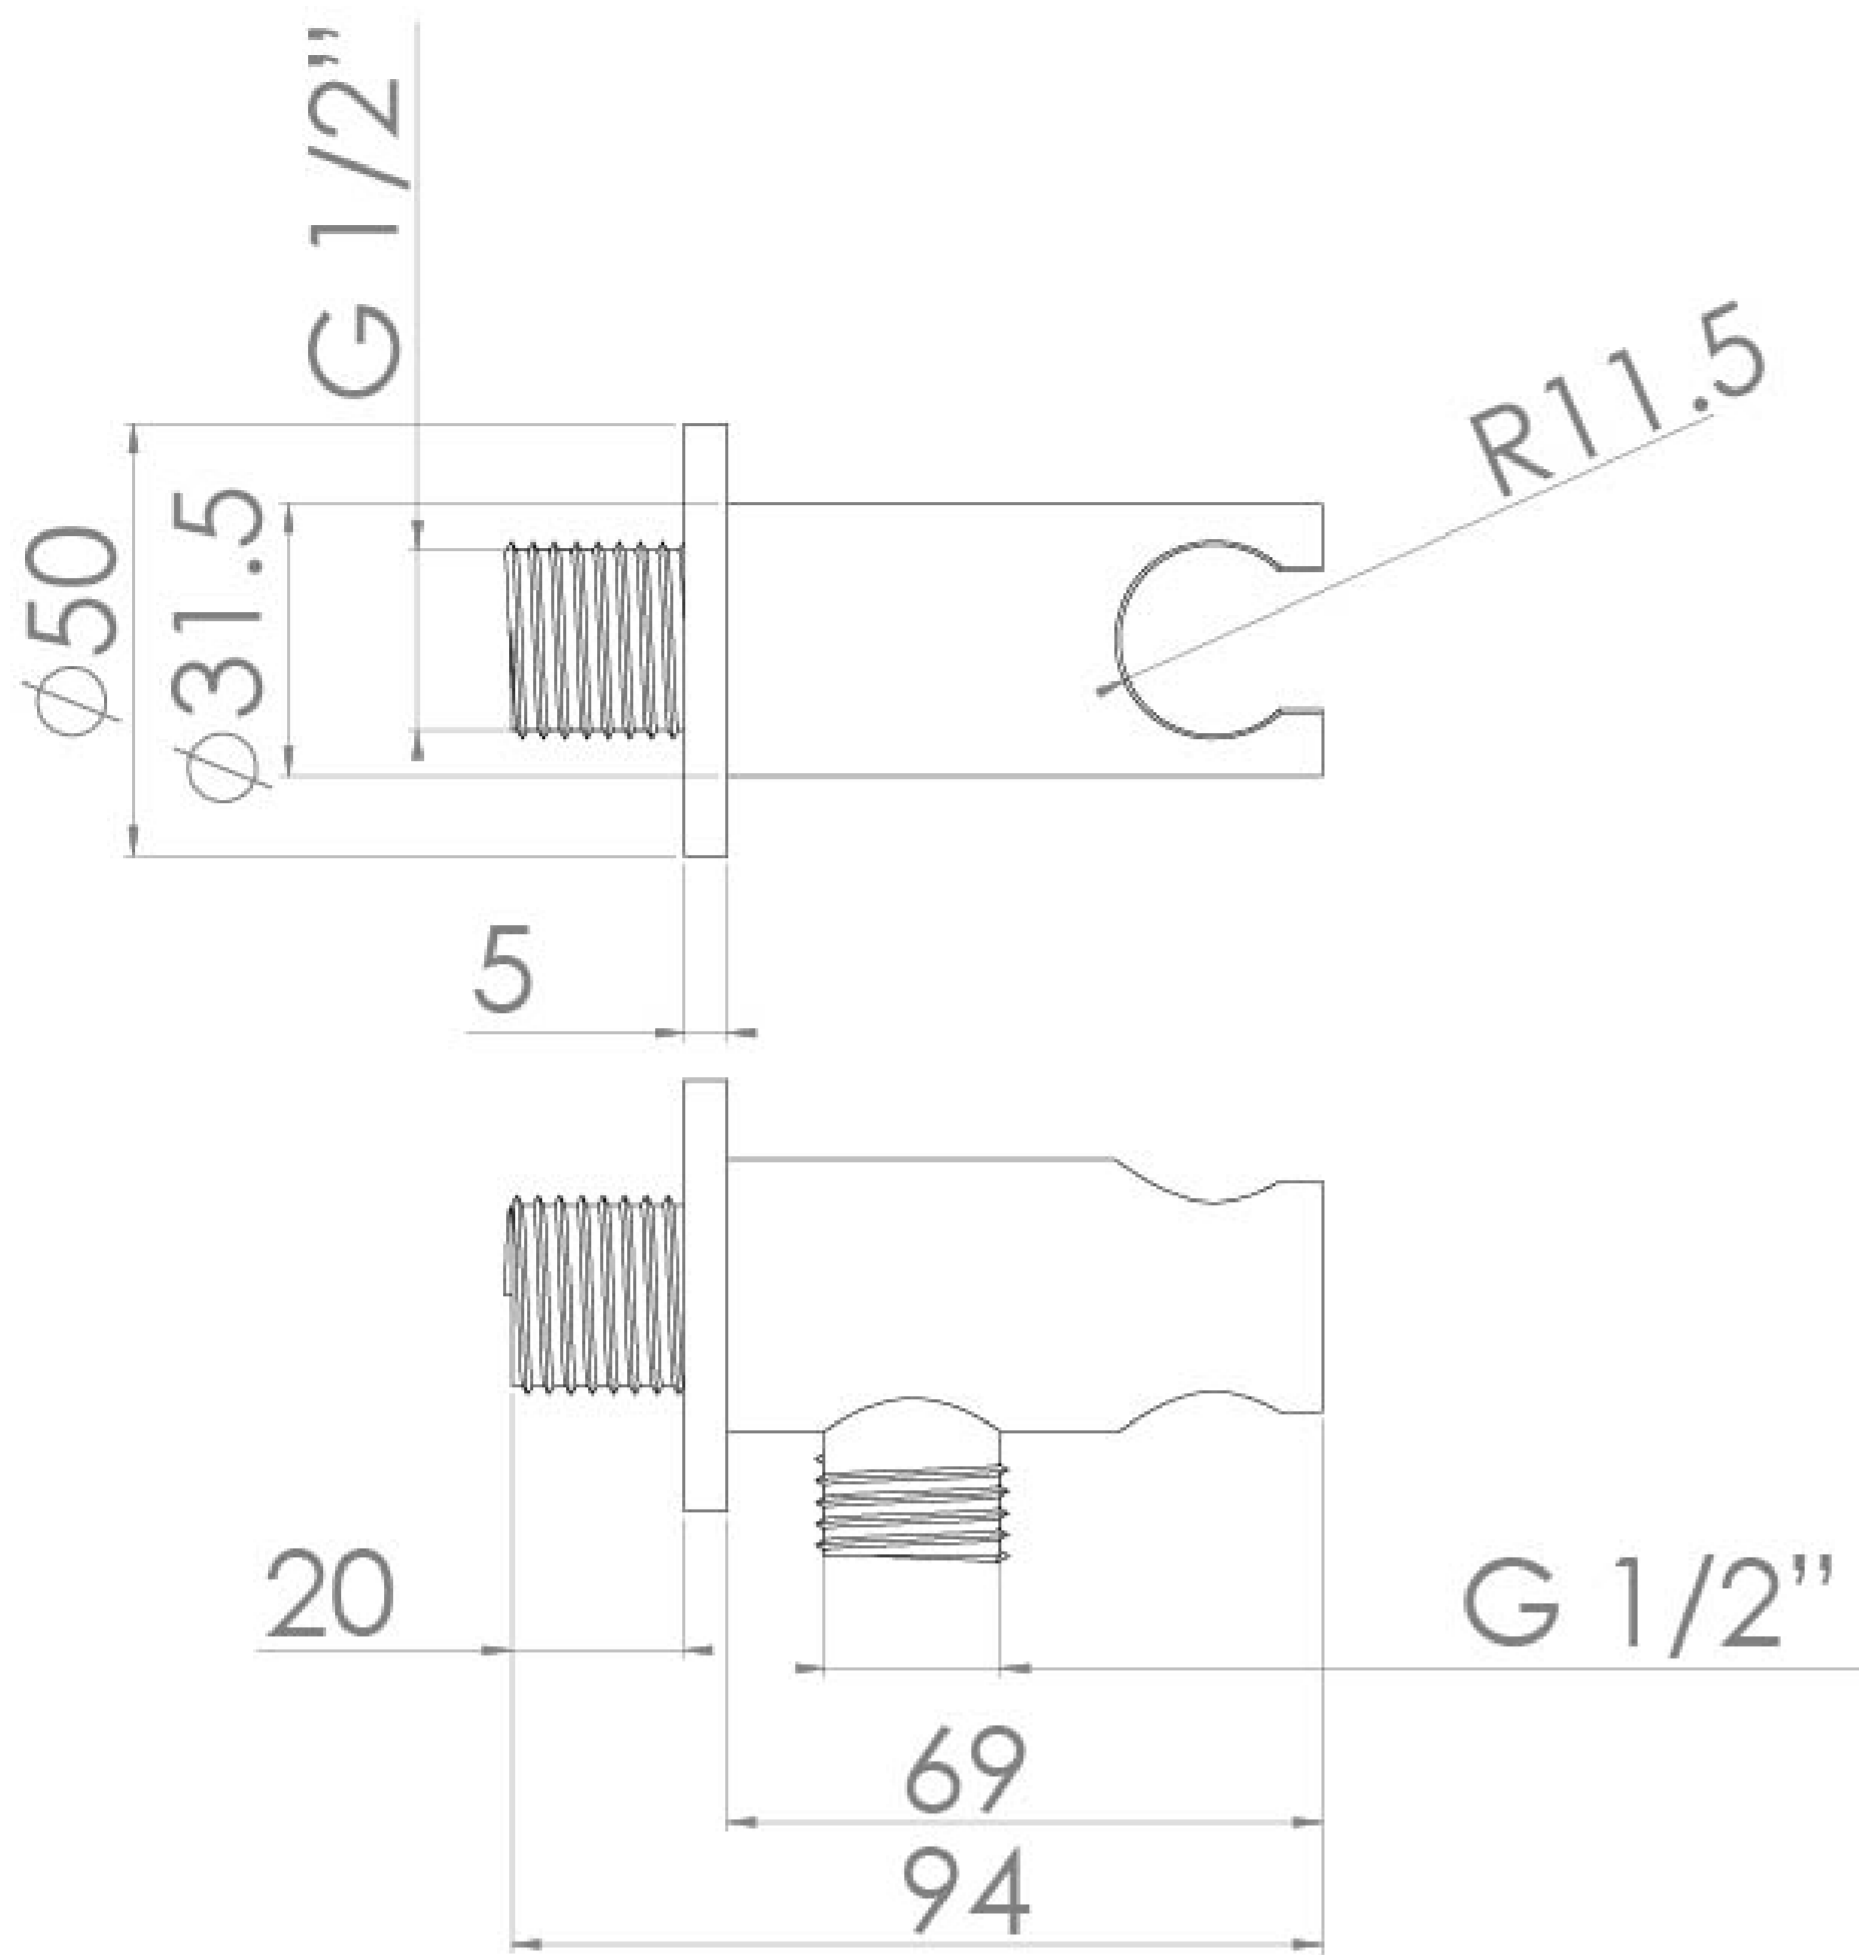

COS ROUND SHOWER OUTLET ELBOW & HOLDER - CHROME

Product Code: CO234

PRODUCT INFORMATION

Finish:	Chrome
Height:	50mm
Width:	50mm
Depth:	74mm
Material	Brass
Weight	0.35kg

DESCRIPTION

The COS collection was designed to create brassware that was both modern and classic to suit any style of bathroom.

This COS shower outlet elbow & holder in chrome goes in line with our COS shower brassware products, and is to be paired with a handset and shower hose. It is wall mounted and will hold your shower handset perfectly to suit both a shower set up or bath set up.