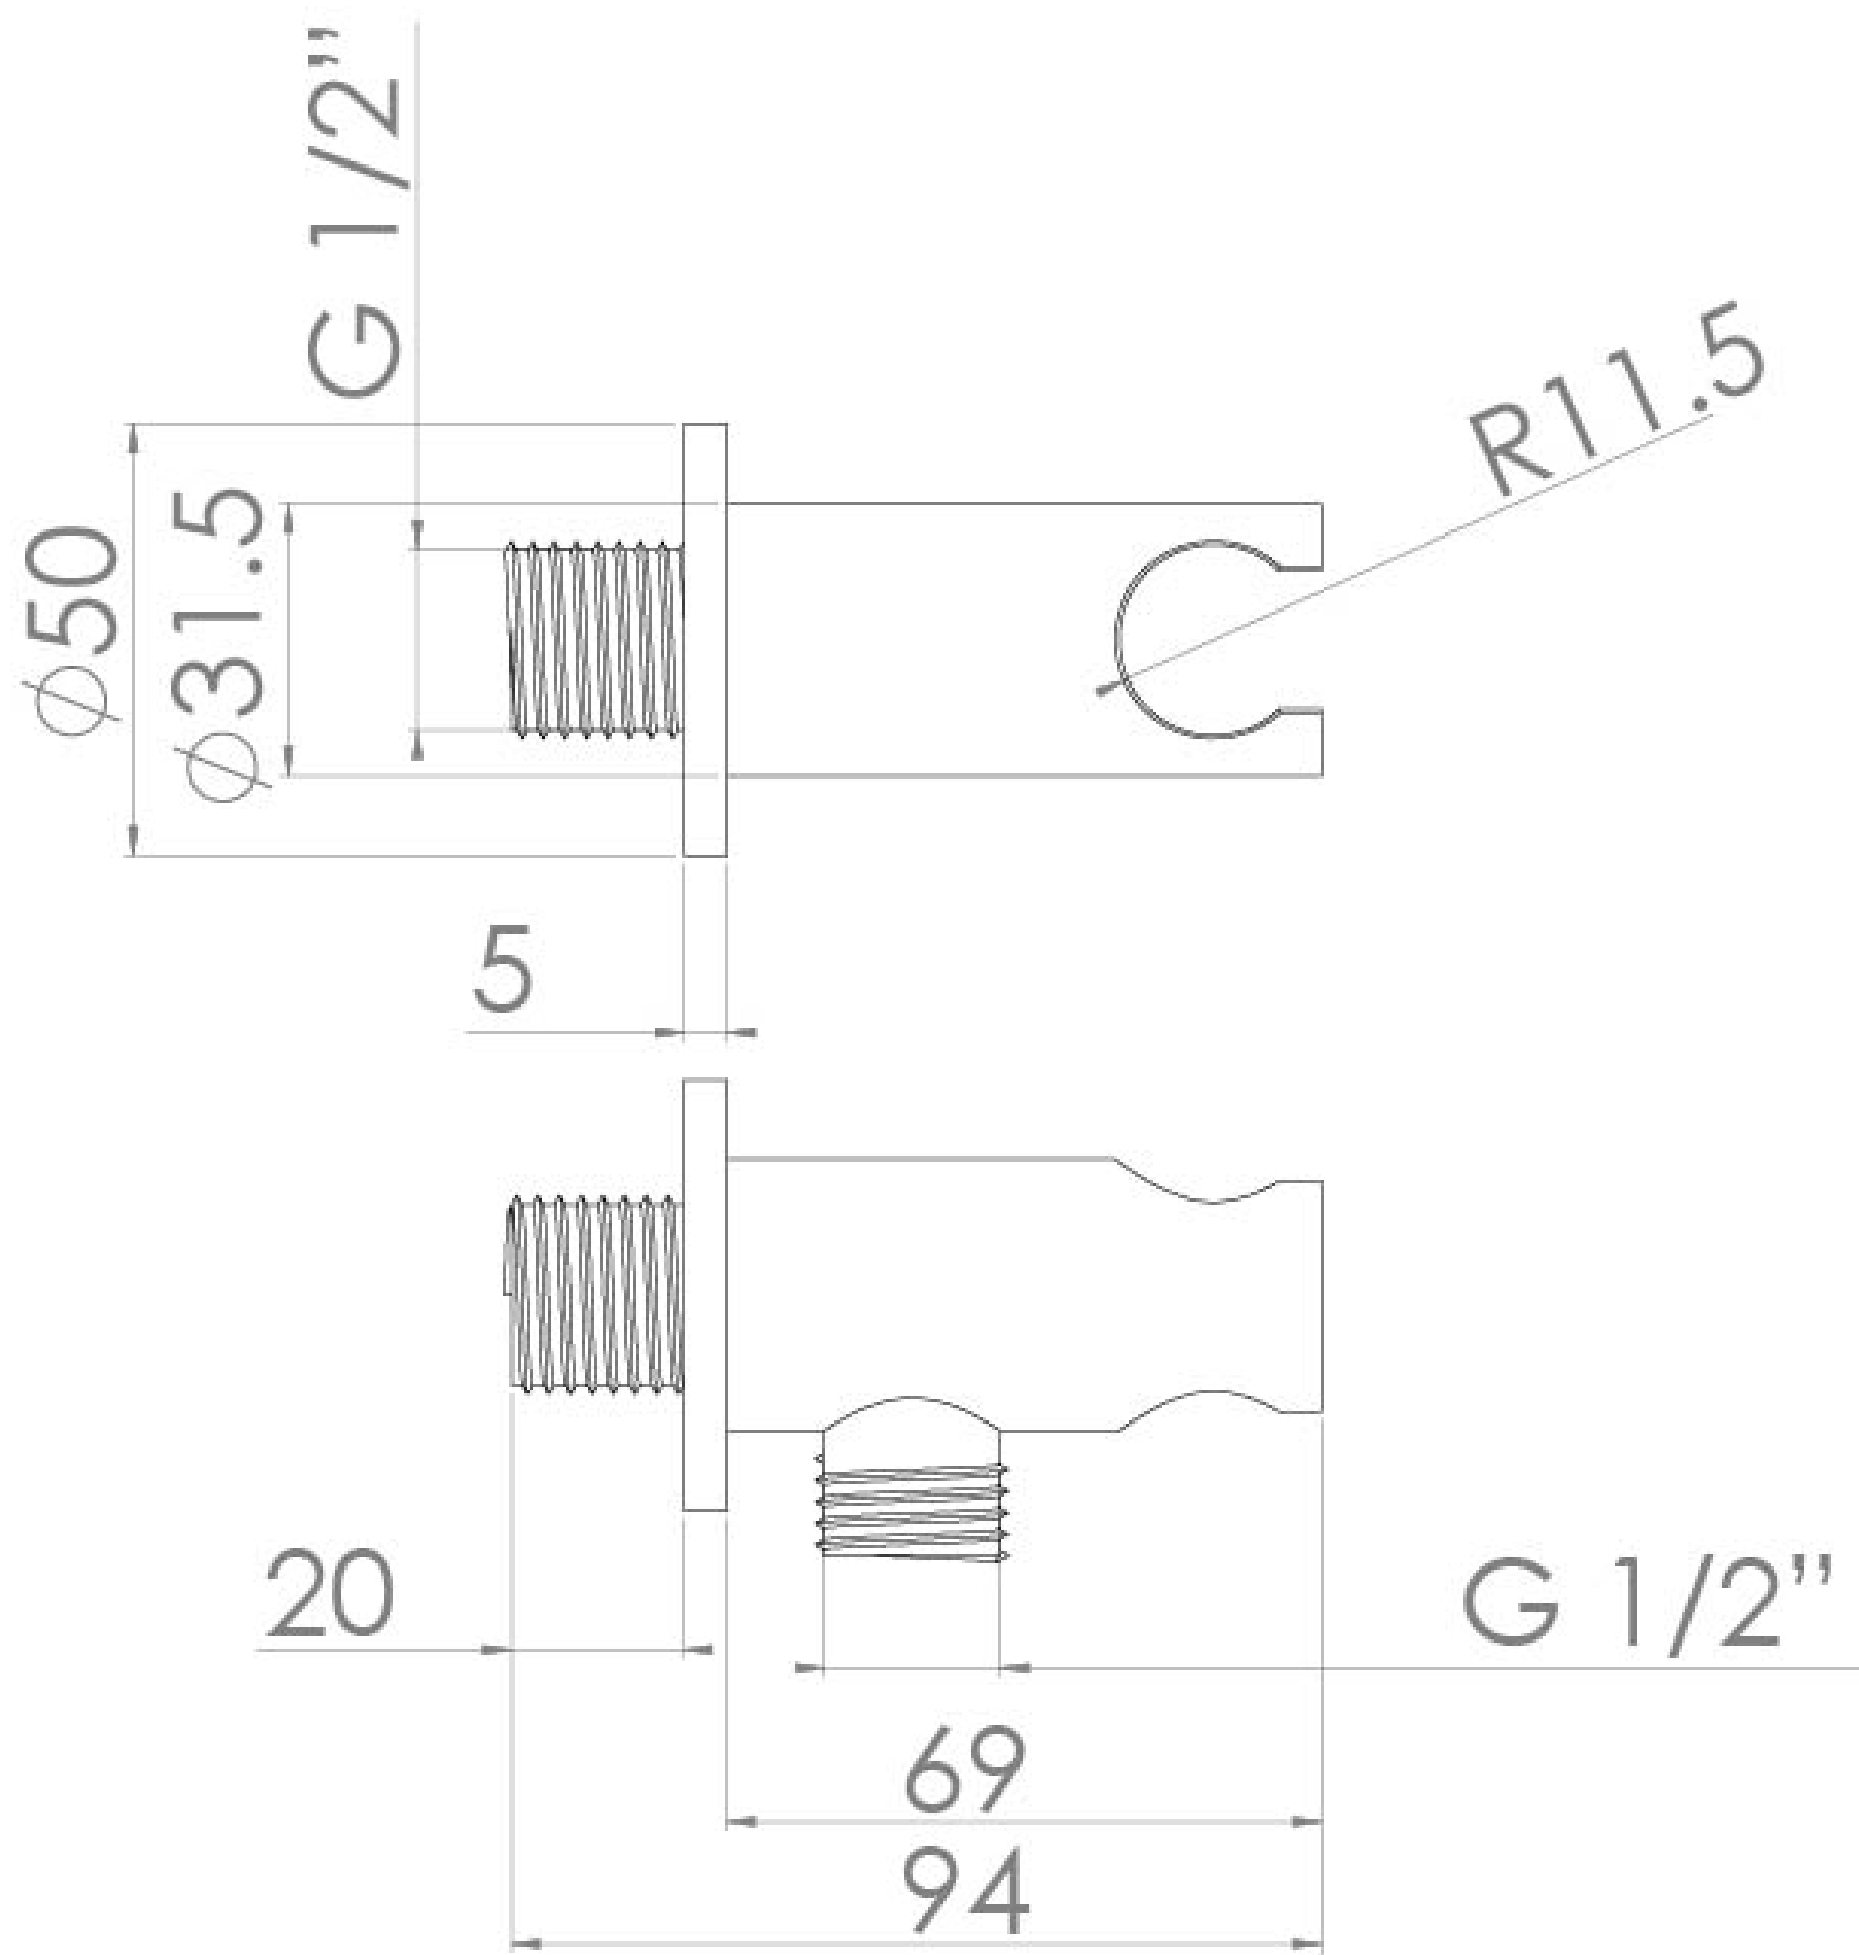

COS ROUND SHOWER OUTLET ELBOW & HOLDER - CHROME

Product Code: CO234

PRODUCT INFORMATION

Finish:	Chrome
Height:	50mm
Width:	50mm
Depth:	74mm
Material	Brass
Weight	0.35kg

DESCRIPTION

The COS collection was designed to create brassware that was both modern and classic to suit any style of bathroom.

This COS shower outlet elbow & holder in chrome goes in line with our COS shower brassware products, and is to be paired with a handset and shower hose. It is wall mounted and will hold your shower handset perfectly to suit both a shower set up or bath set up.