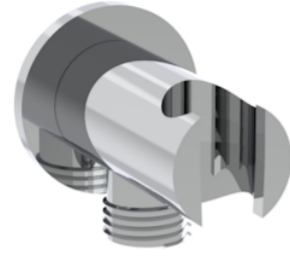

COS ROUND SHOWER OUTLET ELBOW & HOLDER - CHROME

Product Code: CO234

PRODUCT INFORMATION

Finish:	Chrome
Height:	50mm
Width:	50mm
Depth:	74mm
Material	Brass
Weight	0.35kg

DESCRIPTION

The COS collection was designed to create brassware that was both modern and classic to suit any style of bathroom.

This COS shower outlet elbow & holder in chrome goes in line with our COS shower brassware products, and is to be paired with a handset and shower hose. It is wall mounted and will hold your shower handset perfectly to suit both a shower set up or bath set up.