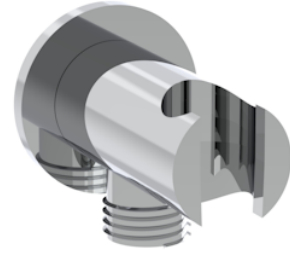

COS ROUND SHOWER OUTLET ELBOW & HOLDER - CHROME

Product Code: CO234

PRODUCT INFORMATION

Finish:	Chrome
Height:	50mm
Width:	50mm
Depth:	74mm
Material	Brass
Weight	0.35kg

DESCRIPTION

The COS collection was designed to create brassware that was both modern and classic to suit any style of bathroom.

This COS shower outlet elbow & holder in chrome goes in line with our COS shower brassware products, and is to be paired with a handset and shower hose. It is wall mounted and will hold your shower handset perfectly to suit both a shower set up or bath set up.