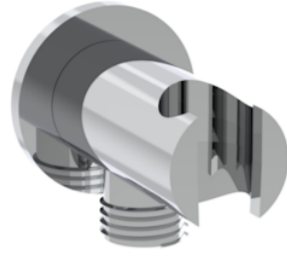

# COS ROUND SHOWER OUTLET ELBOW & HOLDER - CHROME

**Product Code:** CO234

---

## PRODUCT INFORMATION

<b>Finish:</b>	Chrome
<b>Height:</b>	50mm
<b>Width:</b>	50mm
<b>Depth:</b>	74mm
<b>Material</b>	Brass
<b>Weight</b>	0.35kg

---

## DESCRIPTION

The COS collection was designed to create brassware that was both modern and classic to suit any style of bathroom.

This COS shower outlet elbow & holder in chrome goes in line with our COS shower brassware products, and is to be paired with a handset and shower hose. It is wall mounted and will hold your shower handset perfectly to suit both a shower set up or bath set up.