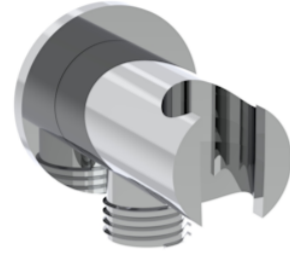

COS ROUND SHOWER OUTLET ELBOW & HOLDER - CHROME

Product Code: CO234

PRODUCT INFORMATION

Finish:	Chrome
Height:	32mm
Width:	32mm
Depth:	69mm
Material	Brass
Weight	0.35kg

DESCRIPTION

The COS collection was designed to create brassware that was both modern and classic to suit any style of bathroom.

This COS shower outlet elbow & holder in chrome goes in line with our COS shower brassware products, and is to be paired with a handset and shower hose. It is wall mounted and will hold your shower handset perfectly to suit both a shower set up or bath set up.