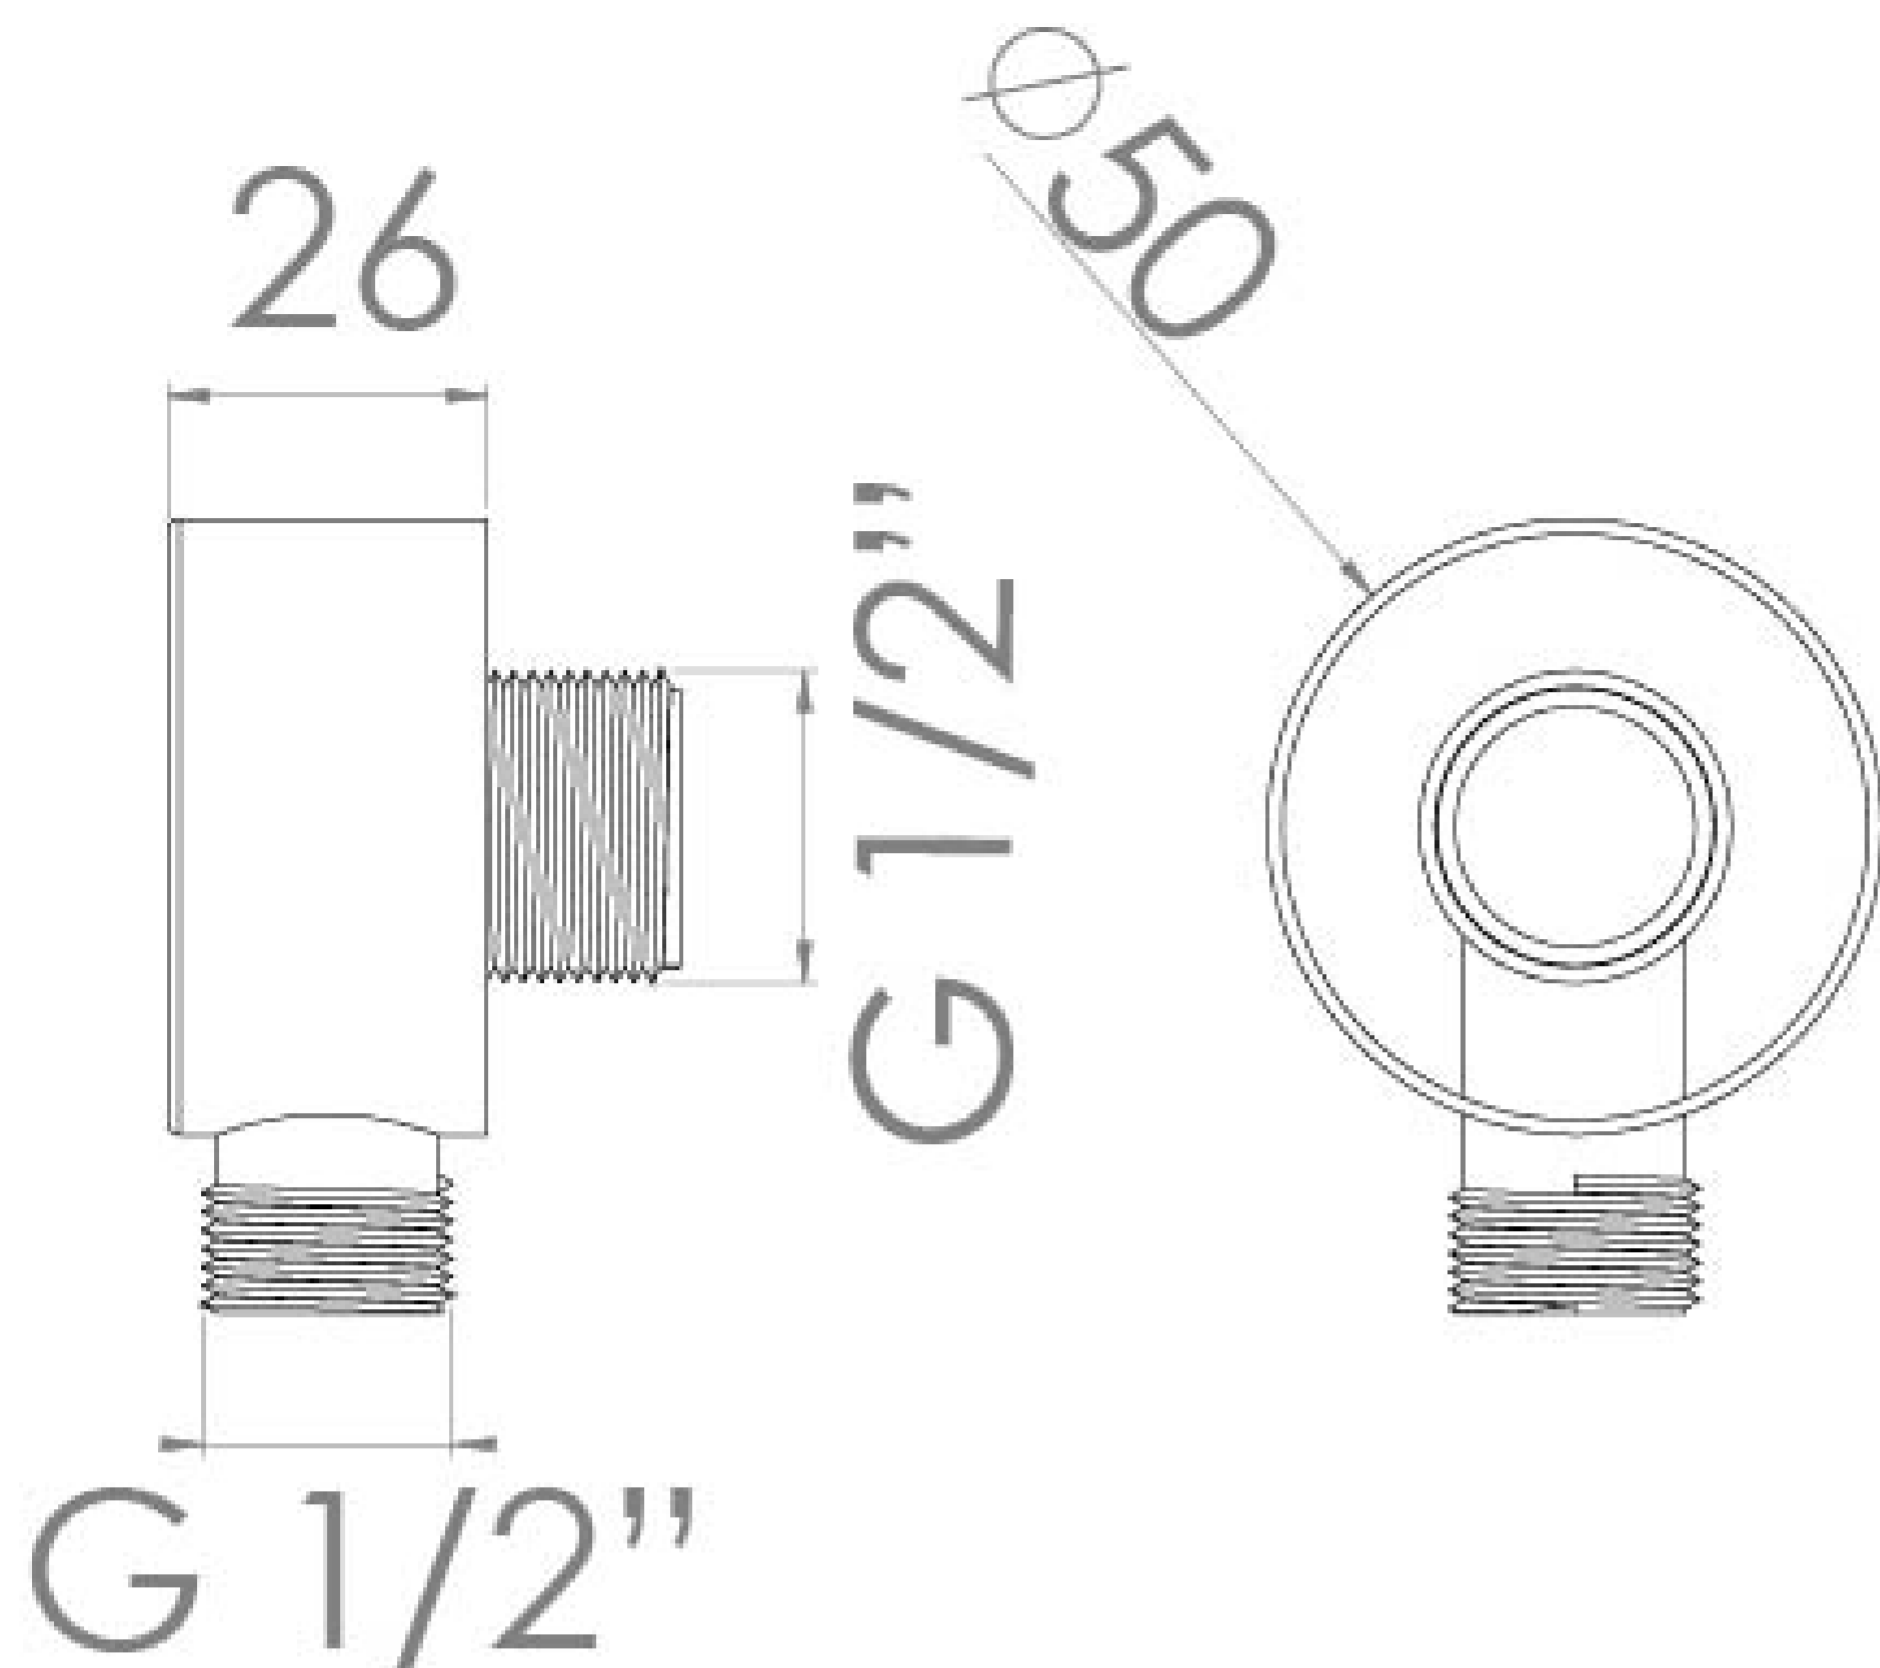

COS ROUND SHOWER OUTLET ELBOW - MATTE BLACK

PRODUCT INFORMATION

Finish:	Matte Black (Electroplated)
Height:	50mm
Width:	50mm
Depth:	26mm
Material	Brass
Weight	0.2kg

Product Code: CO233.MB

DESCRIPTION

The COS collection was designed to create brassware that was both modern and classic to suit any style of bathroom.

This COS shower outlet elbow in matte black goes in line with the COS shower brassware products, and is to be paired with a handset and shower hose.

Saneux reserves the right to alter the specifications and product range without prior notice. Dimensions are given as a guide only. Dimensions should not be used for surrounding furniture, fixtures and fittings until the product is on site.

<https://saneux.com/products/cos-round-shower-outlet-elbow-matte-black>