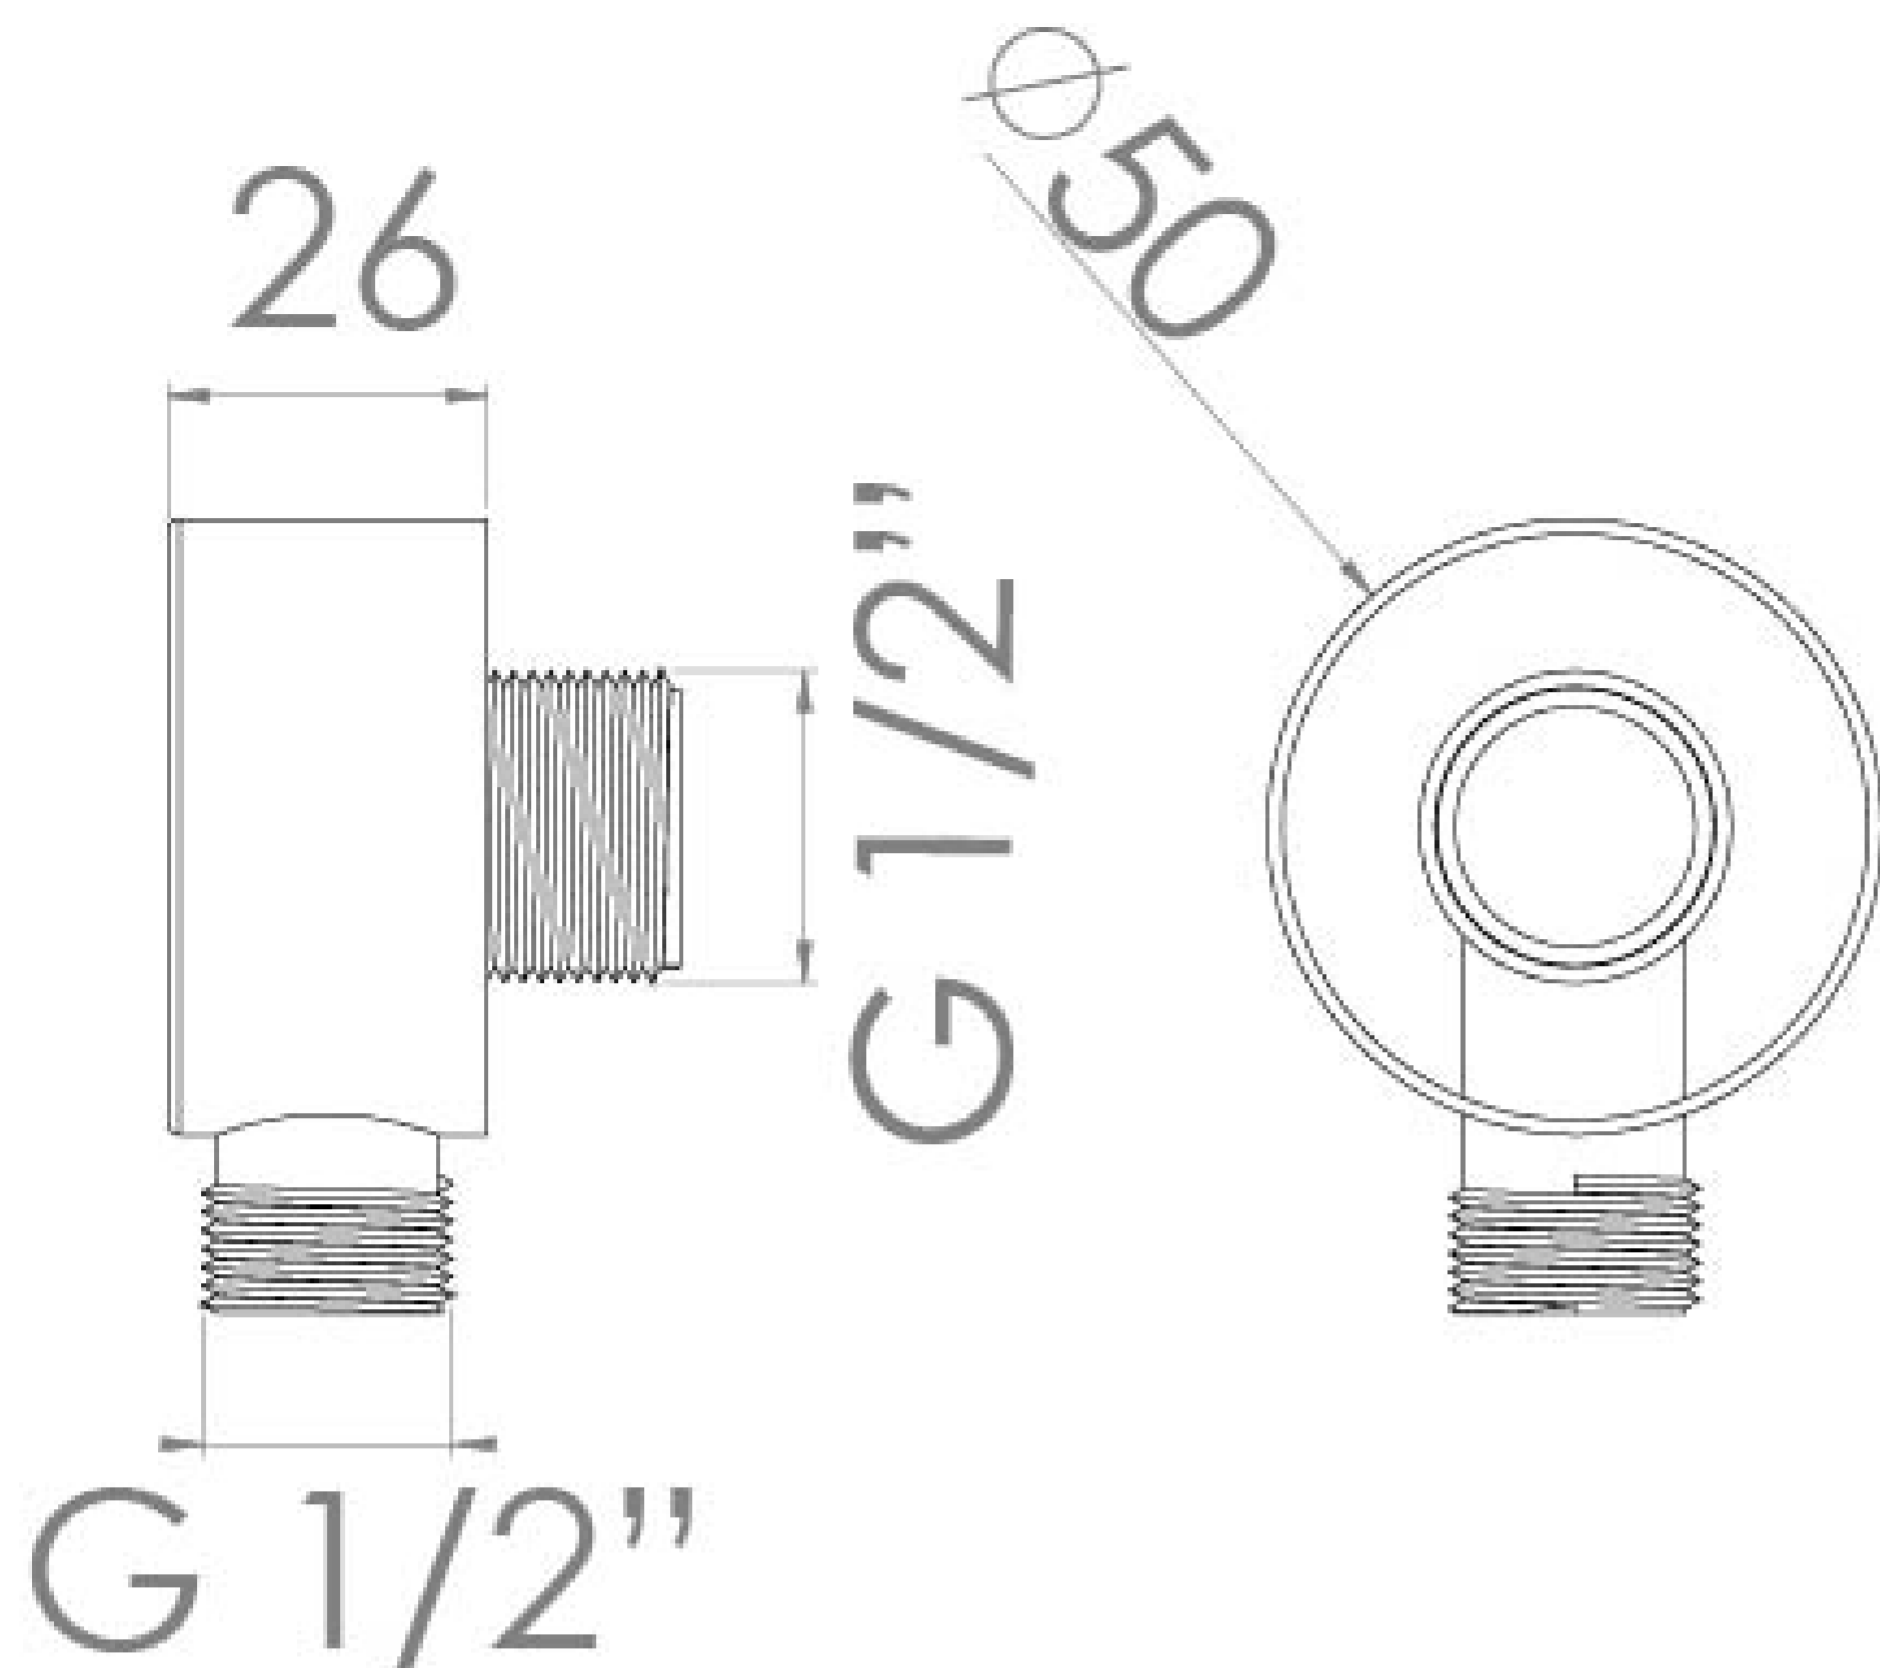

Saneux reserves the right to alter the specifications and product range without prior notice. Dimensions are given as a guide only. Dimensions should not be used for surrounding furniture, fixtures and fittings until the product is on site.

<https://saneux.com/products/cos-round-shower-outlet-elbow-matte-black>