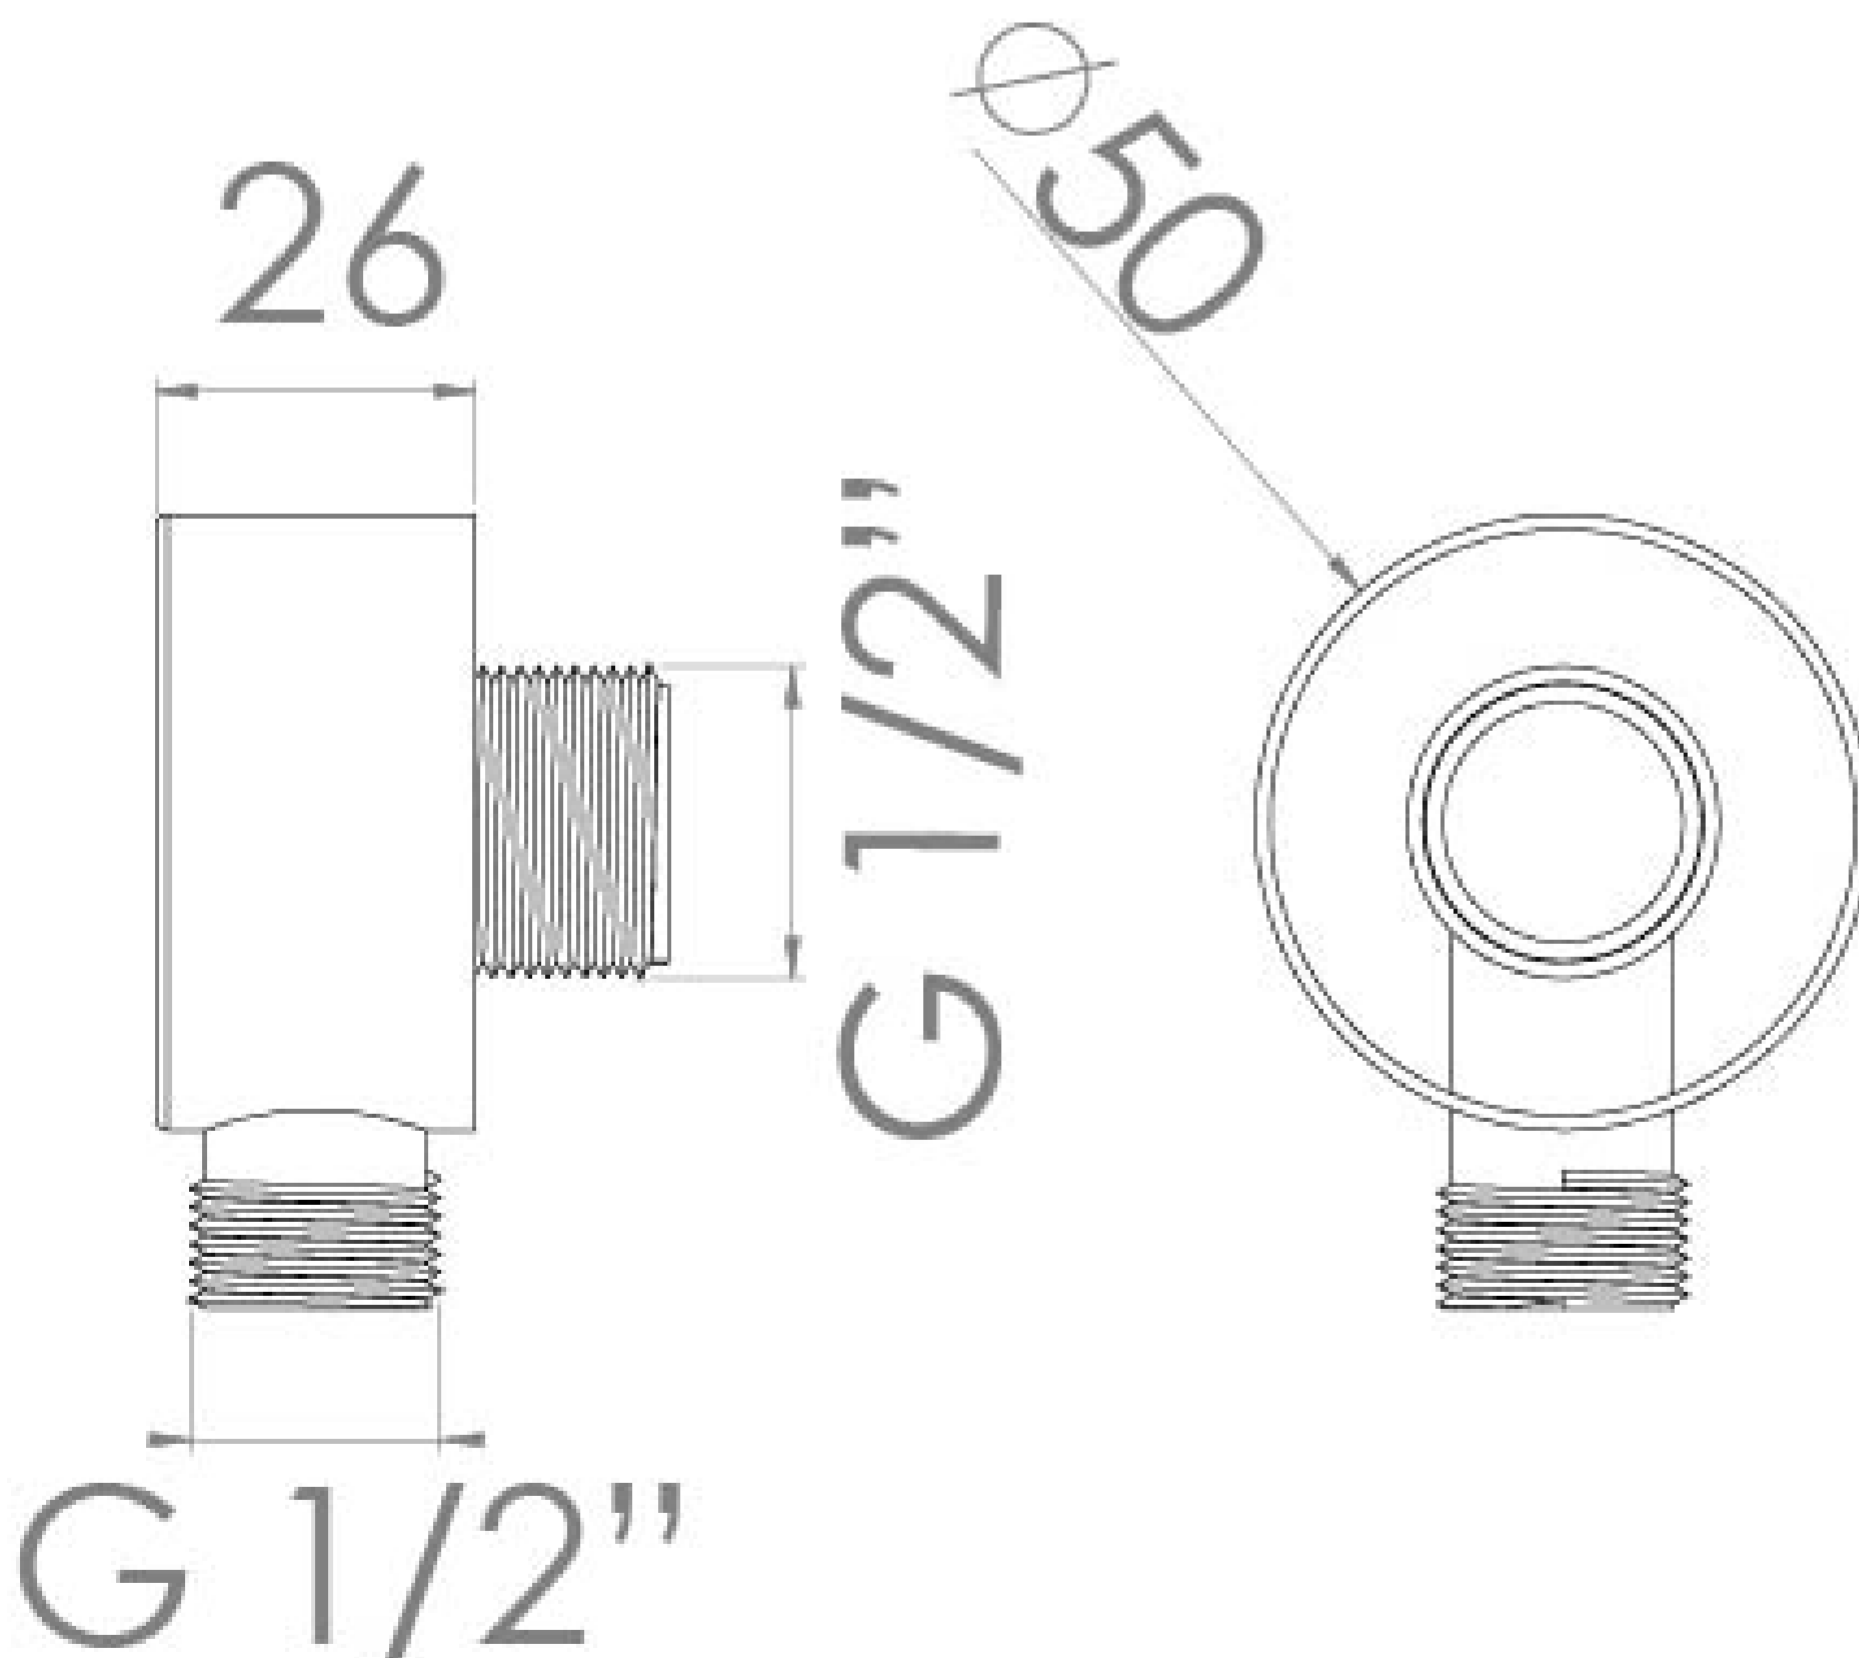

COS ROUND SHOWER OUTLET ELBOW - CHROME

PRODUCT INFORMATION

Finish:	Chrome
Height:	50mm
Width:	50mm
Depth:	26mm
Material:	Brass
Weight:	0.2kg

Product Code: CO233

DESCRIPTION

The COS collection was designed to create brassware that was both modern and classic to suit any style of bathroom.

This COS shower outlet elbow in chrome goes in line with the COS shower brassware products, and is to be paired with a handset and shower hose.

TECHNICAL DRAWING