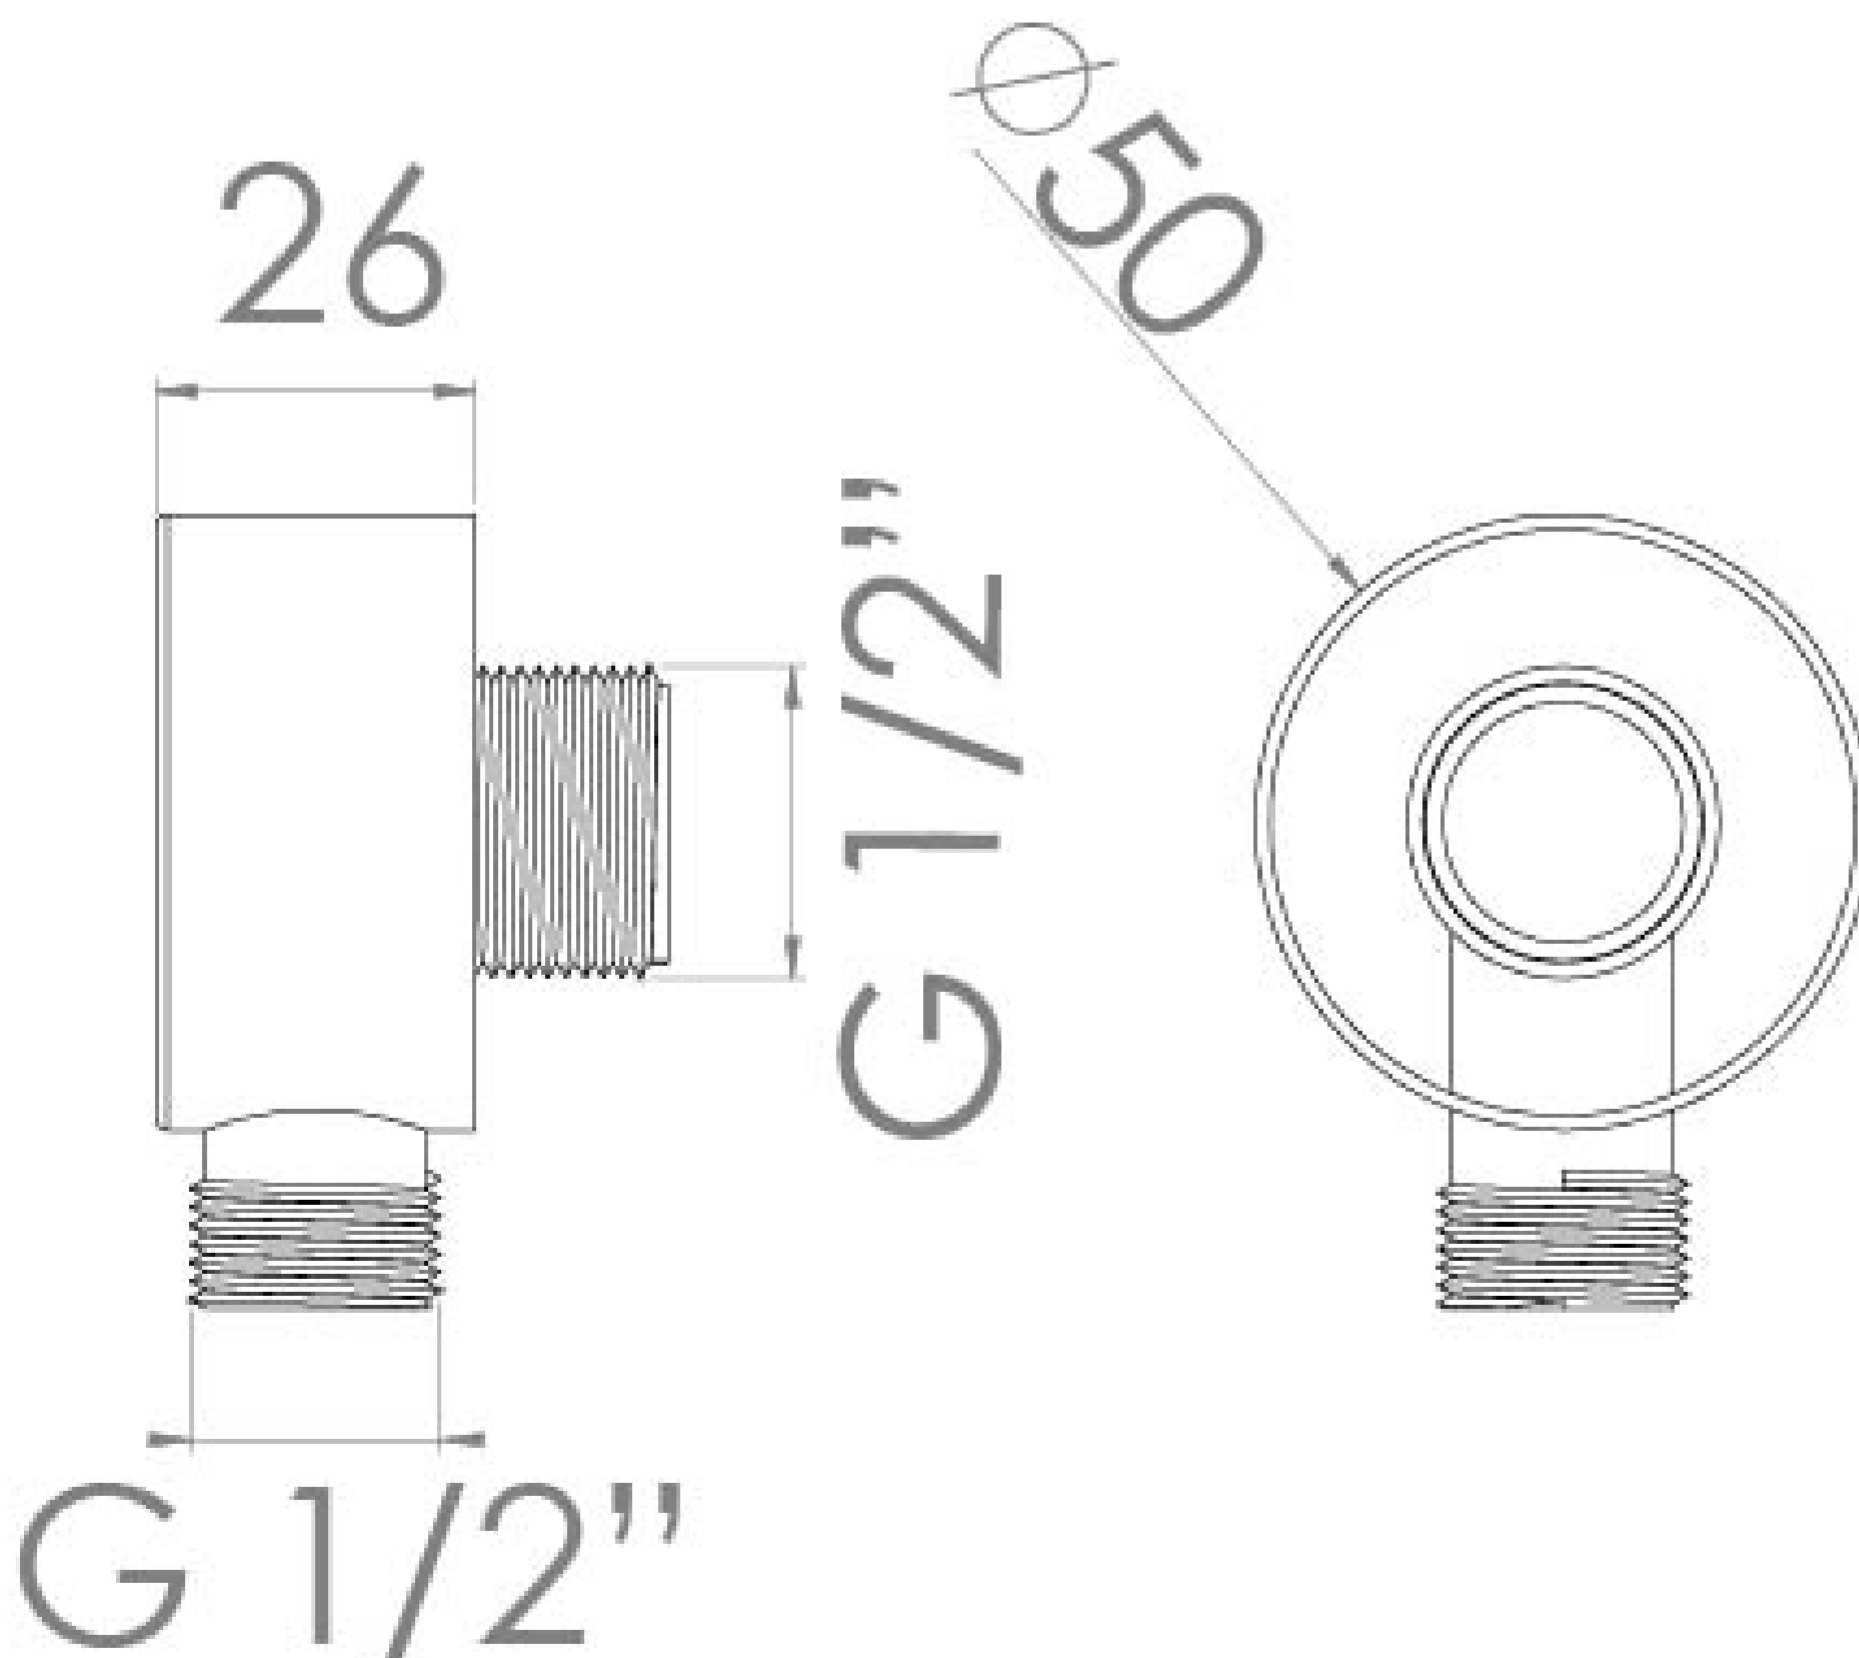

COS ROUND SHOWER OUTLET ELBOW - CHROME

PRODUCT INFORMATION

Finish:	Chrome
Height:	50mm
Width:	50mm
Depth:	26mm
Material:	Brass
Weight:	0.2kg

Product Code: CO233

DESCRIPTION

The COS collection was designed to create brassware that was both modern and classic to suit any style of bathroom.

This COS shower outlet elbow in chrome goes in line with the COS shower brassware products, and is to be paired with a handset and shower hose.

TECHNICAL DRAWING

Saneux reserves the right to alter the specifications and product range without prior notice. Dimensions are given as a guide only. Dimensions should not be used for surrounding furniture, fixtures and fittings until the product is on site.

<https://saneux.com/products/cos-round-shower-outlet-elbow-chrome>