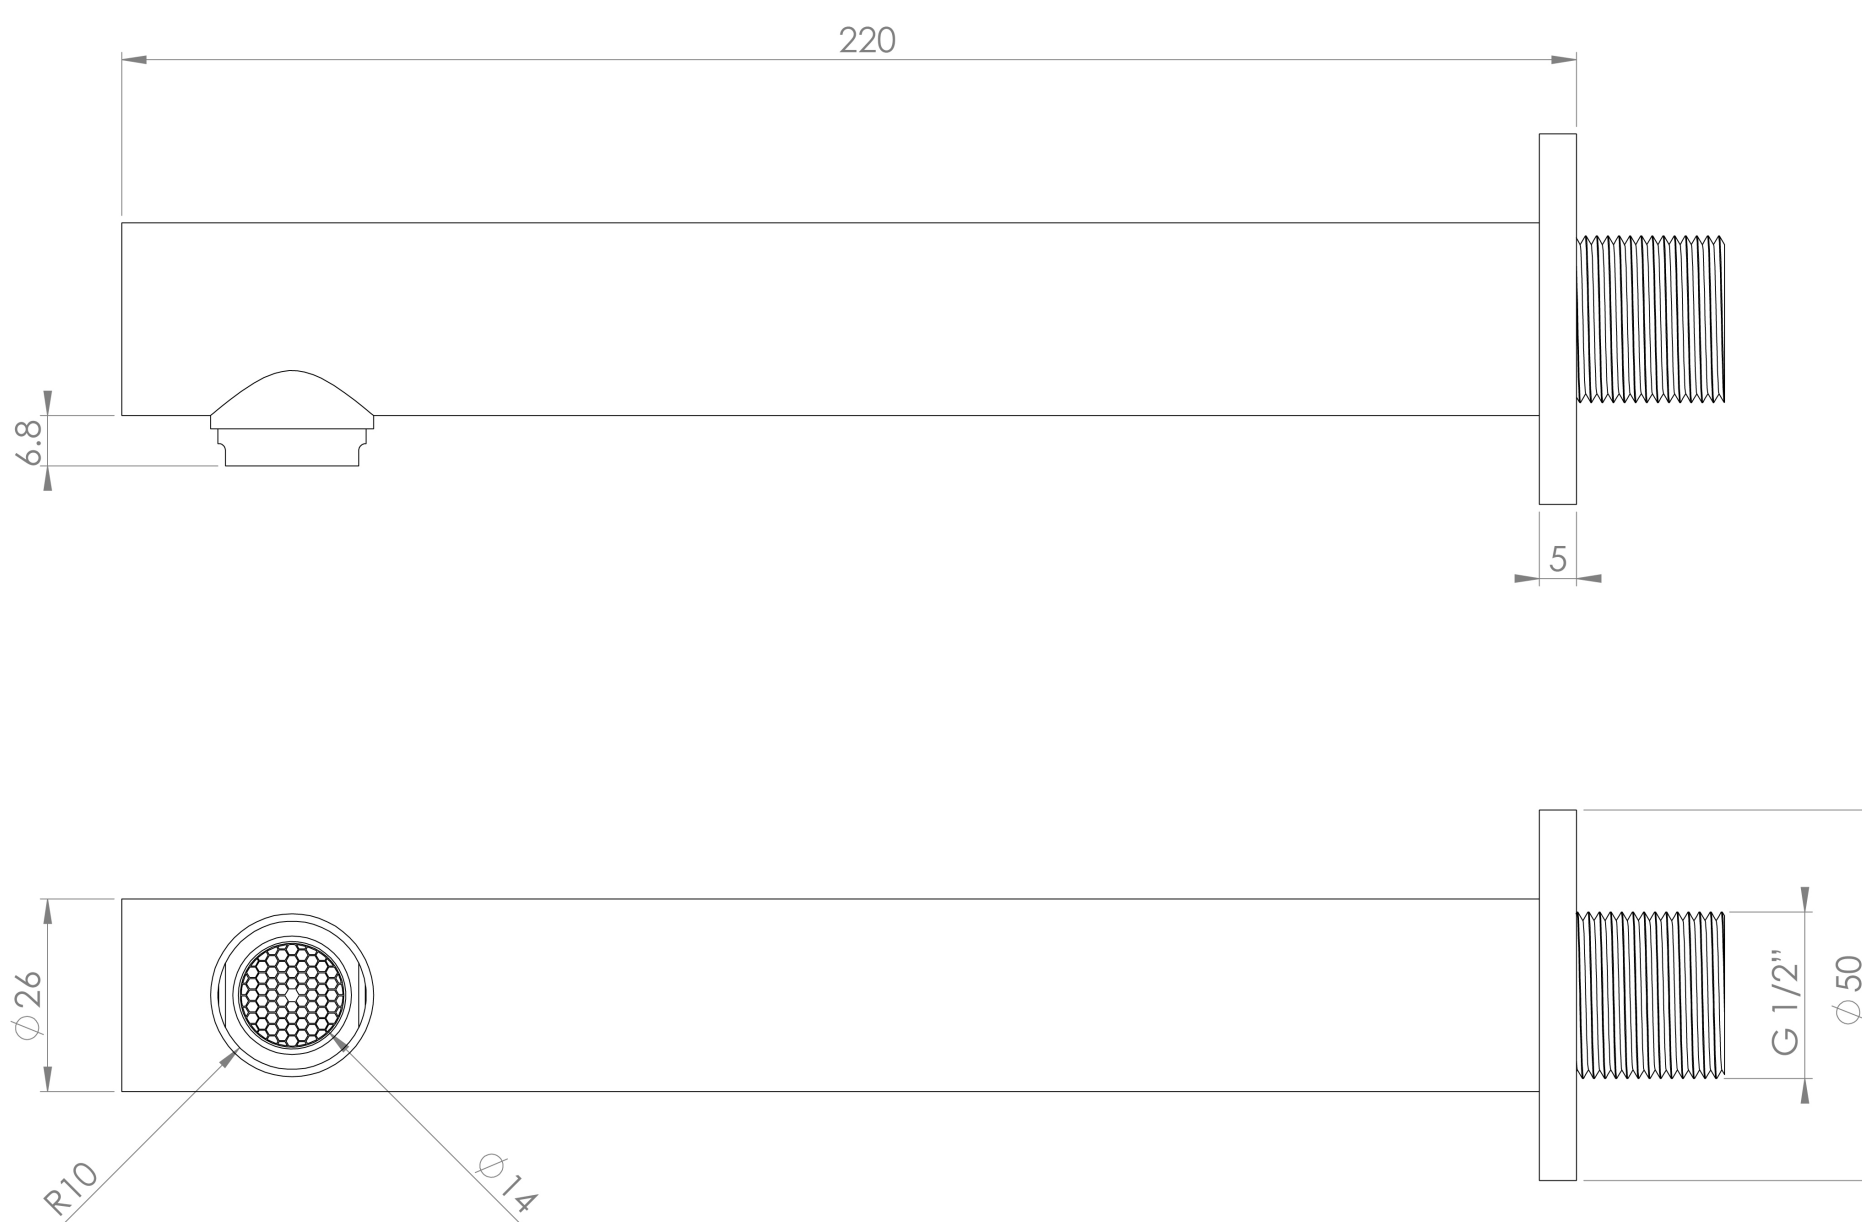

COS 220MM ROUND BATH SPOUT - MATTE BLACK

Product Code: CO232.MB

PRODUCT INFORMATION

Finish:	Matte Black (Electroplated)
Height:	50mm
Depth:	165mm
Material:	Brass
Product Type:	Bath Spout
Width:	50mm
Approvals:	WRAS Approved
Weight	0.3kg
Material	Brass

DESCRIPTION

The COS collection was designed to create brassware that was both modern and classic to suit any style of bathroom.

This COS bath spout in matte black is wall mounted, creating a modern look to your bath set up. It can be paired with our built-in baths and free standing baths, and can be operated by one of our COS concealed thermostatic shower valves.

TECHNICAL DRAWING

FLOW RATE

- 0.5 Bar - Flowrate: 3.15 l/min
- 1 Bar - Flowrate: 4.21 l/min
- 2 Bar - Flowrate: 6.2 l/min
- 3 Bar - Flowrate: 8.2 l/min
- 4 Bar - Flowrate: 8.8 l/min
- 5 Bar - Flowrate: 9.8 l/min