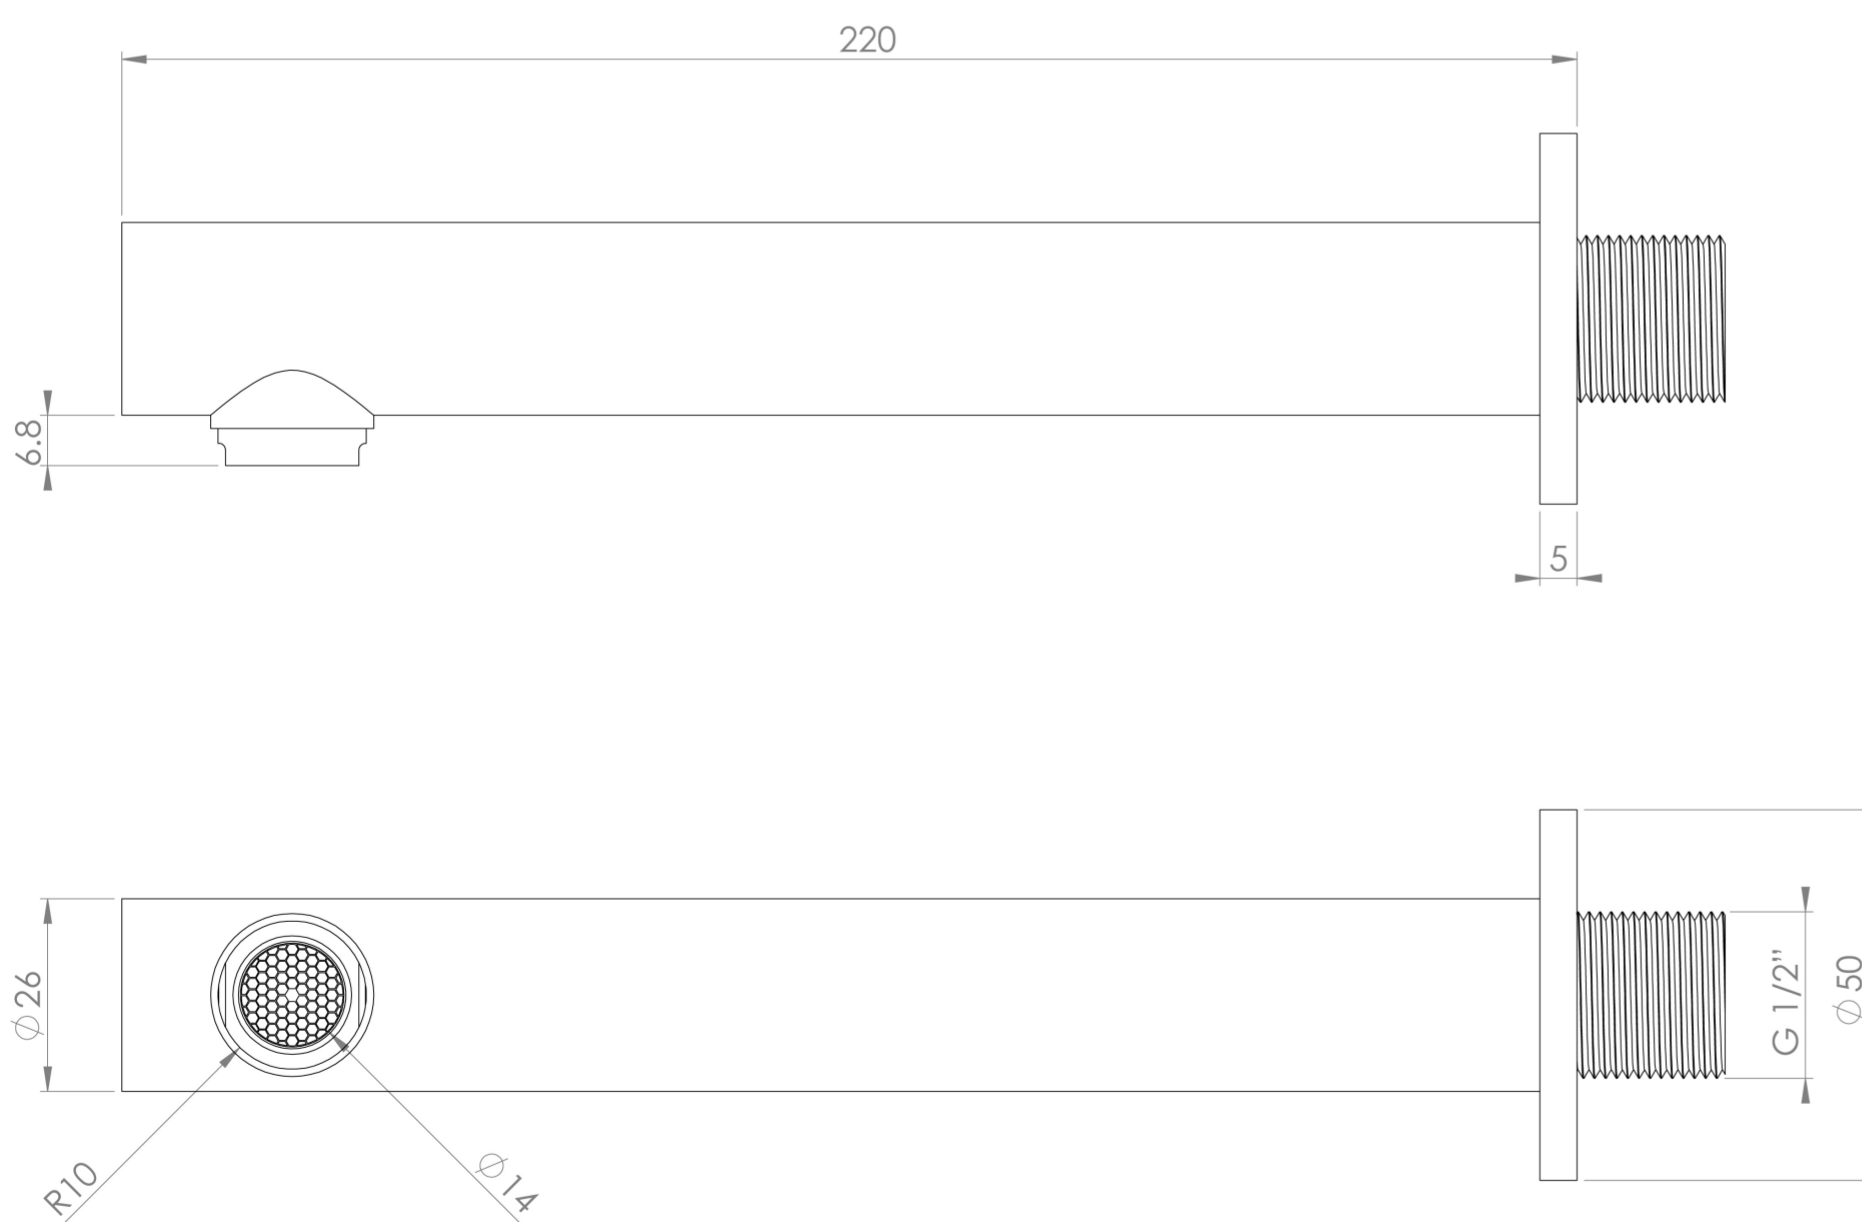

# COS 220MM ROUND BATH SPOUT - MATTE BLACK

**Product Code:** CO232.MB

## PRODUCT INFORMATION

<b>Finish:</b>	Matte Black (Electroplated)
<b>Height:</b>	50mm
<b>Depth:</b>	165mm
<b>Material:</b>	Brass
<b>Product Type:</b>	Bath Spout
<b>Width:</b>	50mm
<b>Approvals:</b>	WRAS Approved
<b>Weight</b>	0.3kg
<b>Material</b>	Brass

## DESCRIPTION

The COS collection was designed to create brassware that was both modern and classic to suit any style of bathroom.

This COS bath spout in matte black is wall mounted, creating a modern look to your bath set up. It can be paired with our built-in baths and free standing baths, and can be operated by one of our COS concealed thermostatic shower valves.

## FLOW RATE

- 0.5 Bar - Flowrate: 3.15 l/min
- 1 Bar - Flowrate: 4.21 l/min
- 2 Bar - Flowrate: 6.2 l/min
- 3 Bar - Flowrate: 8.2 l/min
- 4 Bar - Flowrate: 8.8 l/min
- 5 Bar - Flowrate: 9.8 l/min