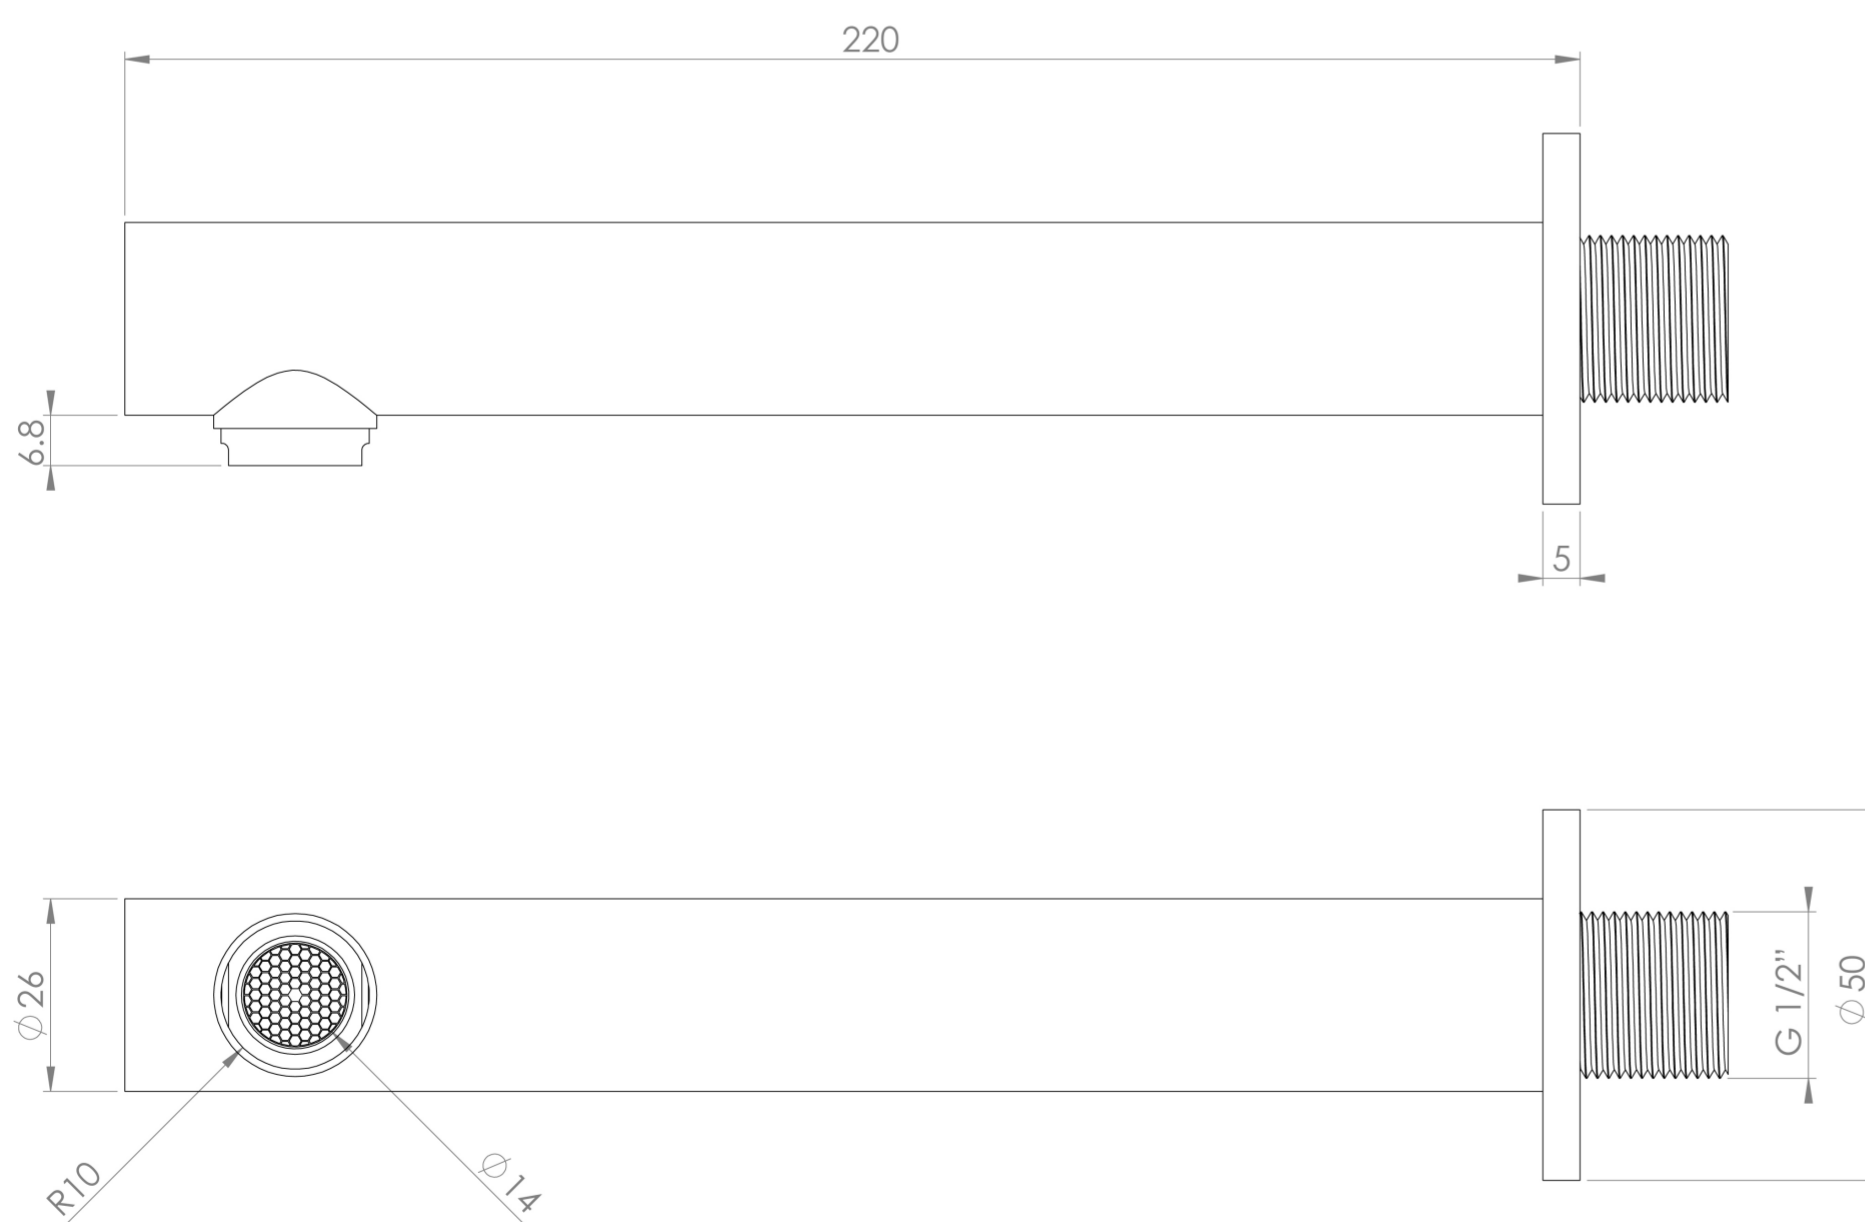

COS 220MM ROUND BATH SPOUT - MATTE BLACK

Product Code: CO232.MB

PRODUCT INFORMATION

Finish:	Matte Black (Electroplated)
Height:	50mm
Depth:	165mm
Material:	Brass
Product Type:	Bath Spout
Width:	50mm
Approvals:	WRAS Approved
Weight	0.3kg
Material	Brass

DESCRIPTION

The COS collection was designed to create brassware that was both modern and classic to suit any style of bathroom.

This COS bath spout in matte black is wall mounted, creating a modern look to your bath set up. It can be paired with our built-in baths and free standing baths, and can be operated by one of our COS concealed thermostatic shower valves.

TECHNICAL DRAWING

FLOW RATE

- 0.5 Bar - Flowrate: 3.15 l/min
- 1 Bar - Flowrate: 4.21 l/min
- 2 Bar - Flowrate: 6.2 l/min
- 3 Bar - Flowrate: 8.2 l/min
- 4 Bar - Flowrate: 8.8 l/min
- 5 Bar - Flowrate: 9.8 l/min