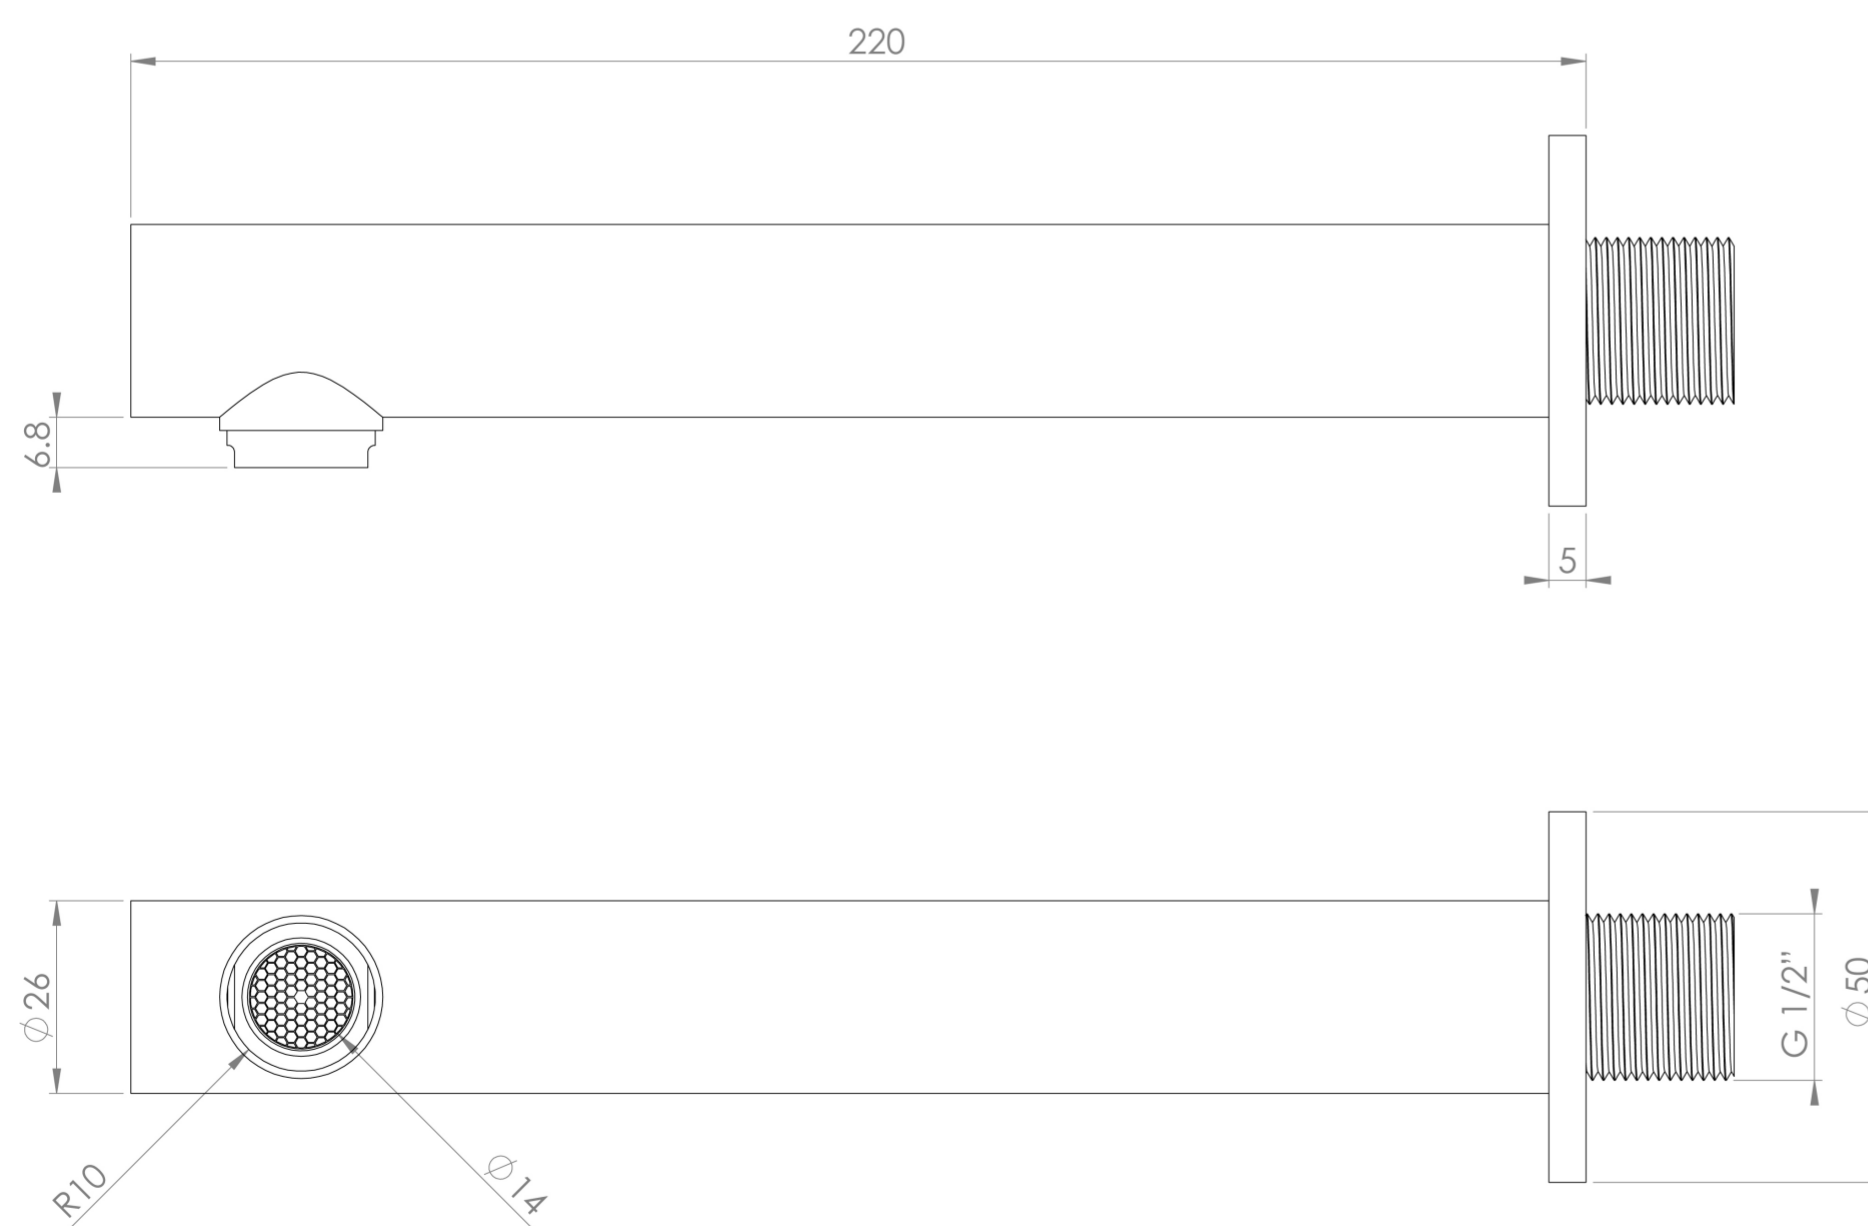

COS 220MM ROUND BATH SPOUT - CHROME

Product Code: CO232

PRODUCT INFORMATION

Finish:	Chrome
Height:	50mm
Depth:	165mm
Material:	Brass
Product Type:	Bath Spout
Width:	50mm
Approvals:	WRAS Approved
Weight	0.3kg
Material	Brass

DESCRIPTION

The COS collection was designed to create brassware that was both modern and classic to suit any style of bathroom.

This COS bath spout in chrome is wall mounted, creating a modern look to your bath set up. It can be paired with our built-in baths and free standing baths, and can be operated by one of our COS concealed thermostatic shower valves.

TECHNICAL DRAWING

FLOW RATE

- 0.5 Bar - Flowrate: 3.15 l/min
- 1 Bar - Flowrate: 4.21 l/min
- 2 Bar - Flowrate: 6.2 l/min
- 3 Bar - Flowrate: 8.2 l/min
- 4 Bar - Flowrate: 8.8 l/min
- 5 Bar - Flowrate: 9.8 l/min