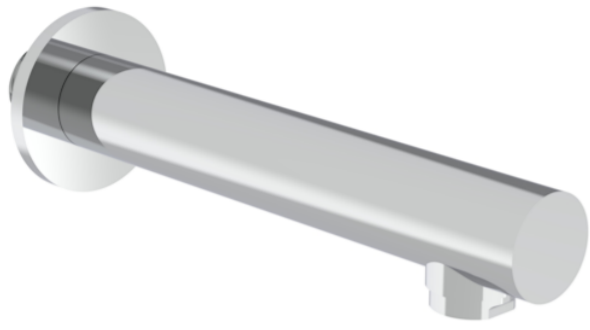

COS 220MM ROUND BATH SPOUT - CHROME

Product Code: CO232

PRODUCT INFORMATION

Finish:	Chrome
Height:	50mm
Depth:	165mm
Material:	Brass
Product Type:	Bath Spout
Width:	50mm
Approvals:	WRAS Approved
Weight	0.3kg
Material	Brass

DESCRIPTION

The COS collection was designed to create brassware that was both modern and classic to suit any style of bathroom.

This COS bath spout in chrome is wall mounted, creating a modern look to your bath set up. It can be paired with our built-in baths and free standing baths, and can be operated by one of our COS concealed thermostatic shower valves.