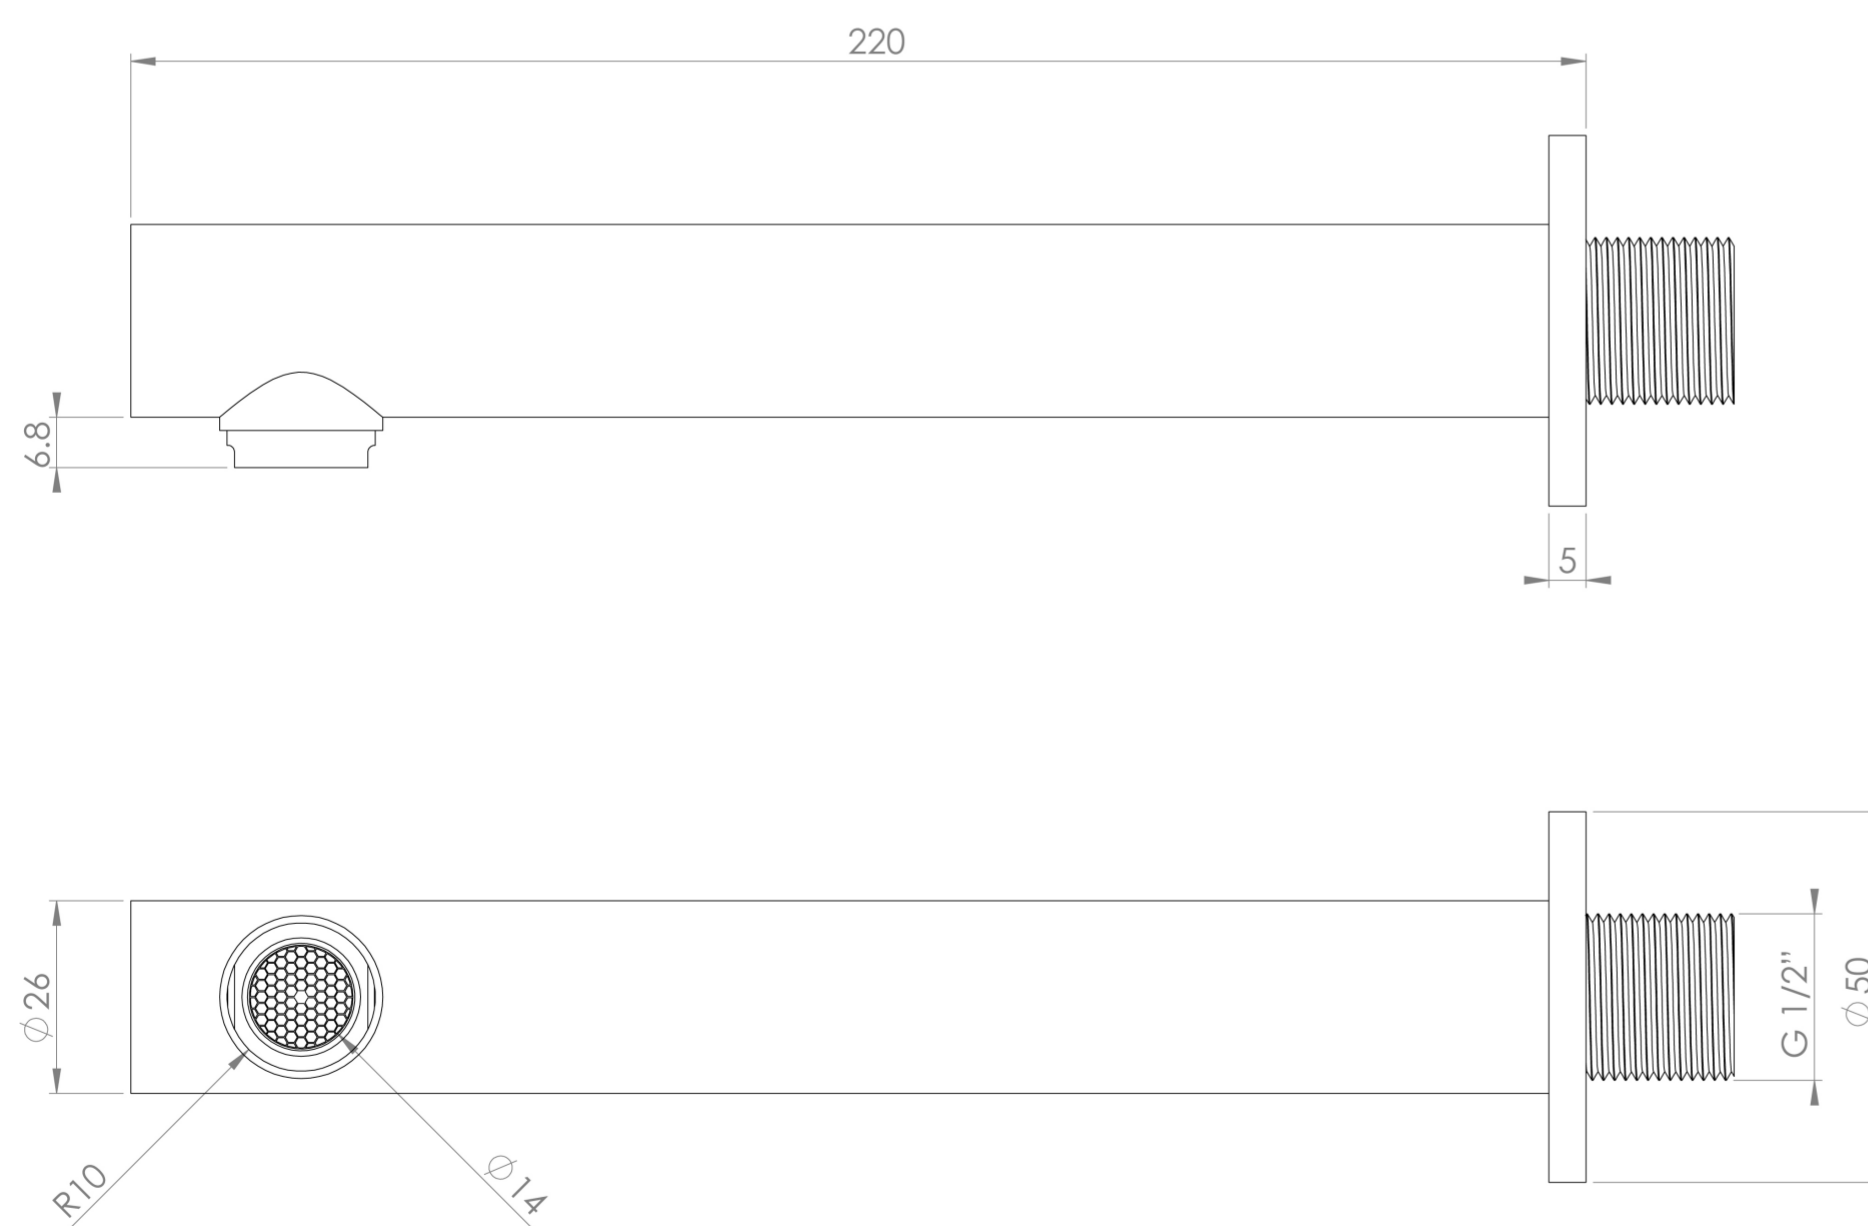

# COS 220MM ROUND BATH SPOUT - CHROME

**Product Code:** CO232

## PRODUCT INFORMATION

<b>Finish:</b>	Chrome
<b>Height:</b>	50mm
<b>Depth:</b>	165mm
<b>Material:</b>	Brass
<b>Product Type:</b>	Bath Spout
<b>Width:</b>	50mm
<b>Approvals:</b>	WRAS Approved
<b>Weight</b>	0.3kg
<b>Material</b>	Brass

## DESCRIPTION

The COS collection was designed to create brassware that was both modern and classic to suit any style of bathroom.

This COS bath spout in chrome is wall mounted, creating a modern look to your bath set up. It can be paired with our built-in baths and free standing baths, and can be operated by one of our COS concealed thermostatic shower valves.

## FLOW RATE

- 0.5 Bar - Flowrate: 3.15 l/min
- 1 Bar - Flowrate: 4.21 l/min
- 2 Bar - Flowrate: 6.2 l/min
- 3 Bar - Flowrate: 8.2 l/min
- 4 Bar - Flowrate: 8.8 l/min
- 5 Bar - Flowrate: 9.8 l/min

Saneux reserves the right to alter the specifications and product range without prior notice. Dimensions are given as a guide only. Dimensions should not be used for surrounding furniture, fixtures and fittings until the product is on site.