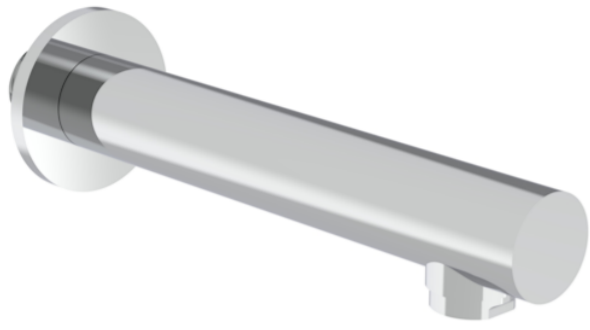

# COS 220MM ROUND BATH SPOUT - CHROME

**Product Code:** CO232

## PRODUCT INFORMATION

<b>Finish:</b>	Chrome
<b>Height:</b>	50mm
<b>Depth:</b>	165mm
<b>Material:</b>	Brass
<b>Product Type:</b>	Bath Spout
<b>Width:</b>	50mm
<b>Approvals:</b>	WRAS Approved
<b>Weight</b>	0.3kg
<b>Material</b>	Brass

## DESCRIPTION

The COS collection was designed to create brassware that was both modern and classic to suit any style of bathroom.

This COS bath spout in chrome is wall mounted, creating a modern look to your bath set up. It can be paired with our built-in baths and free standing baths, and can be operated by one of our COS concealed thermostatic shower valves.