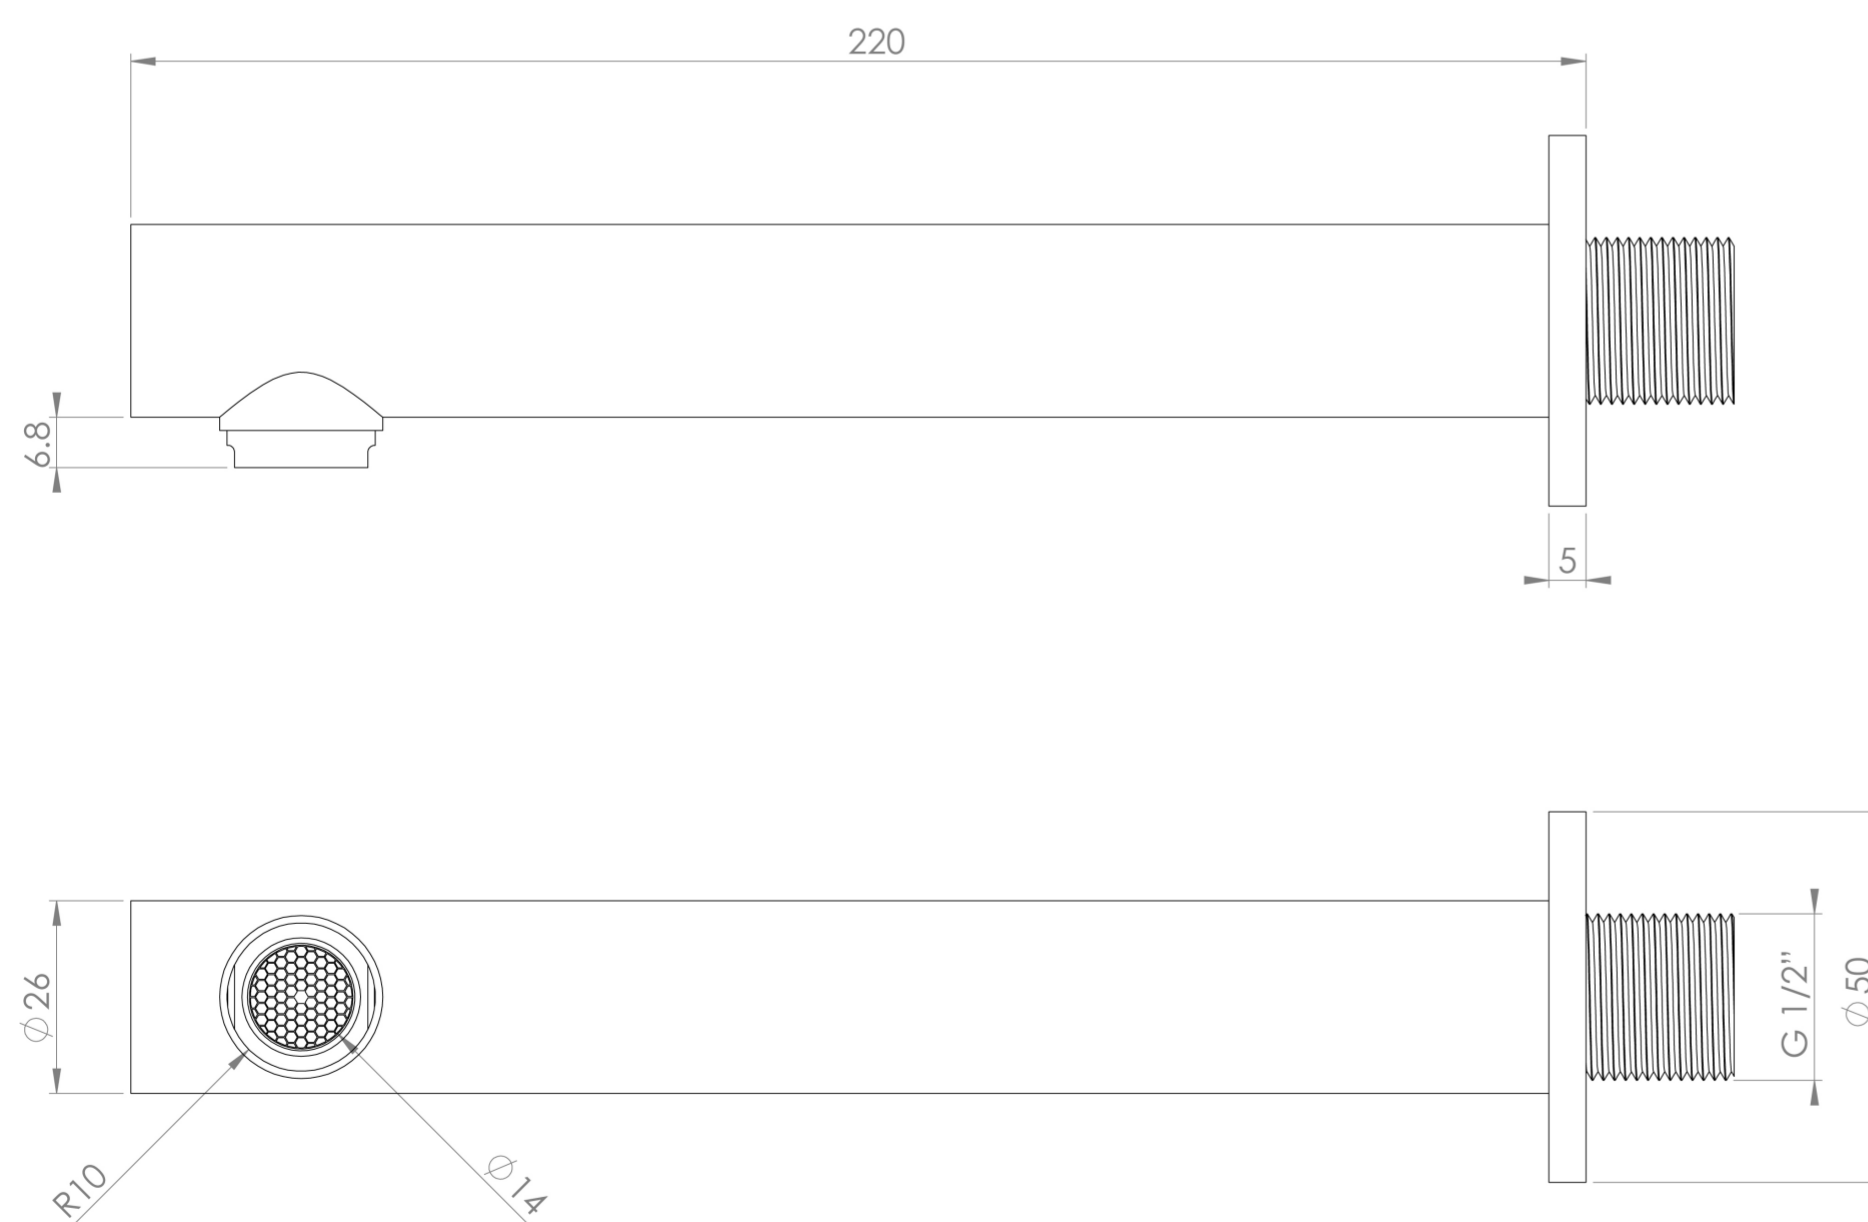

# COS 220MM ROUND BATH SPOUT - CHROME

**Product Code:** CO232

## PRODUCT INFORMATION

<b>Finish:</b>	Chrome
<b>Height:</b>	50mm
<b>Depth:</b>	165mm
<b>Material:</b>	Brass
<b>Product Type:</b>	Bath Spout
<b>Width:</b>	50mm
<b>Approvals:</b>	WRAS Approved
<b>Weight</b>	0.3kg
<b>Material</b>	Brass

## DESCRIPTION

The COS collection was designed to create brassware that was both modern and classic to suit any style of bathroom.

This COS bath spout in chrome is wall mounted, creating a modern look to your bath set up. It can be paired with our built-in baths and free standing baths, and can be operated by one of our COS concealed thermostatic shower valves.

## FLOW RATE

- 0.5 Bar - Flowrate: 3.15 l/min
- 1 Bar - Flowrate: 4.21 l/min
- 2 Bar - Flowrate: 6.2 l/min
- 3 Bar - Flowrate: 8.2 l/min
- 4 Bar - Flowrate: 8.8 l/min
- 5 Bar - Flowrate: 9.8 l/min

Saneux reserves the right to alter the specifications and product range without prior notice. Dimensions are given as a guide only. Dimensions should not be used for surrounding furniture, fixtures and fittings until the product is on site.