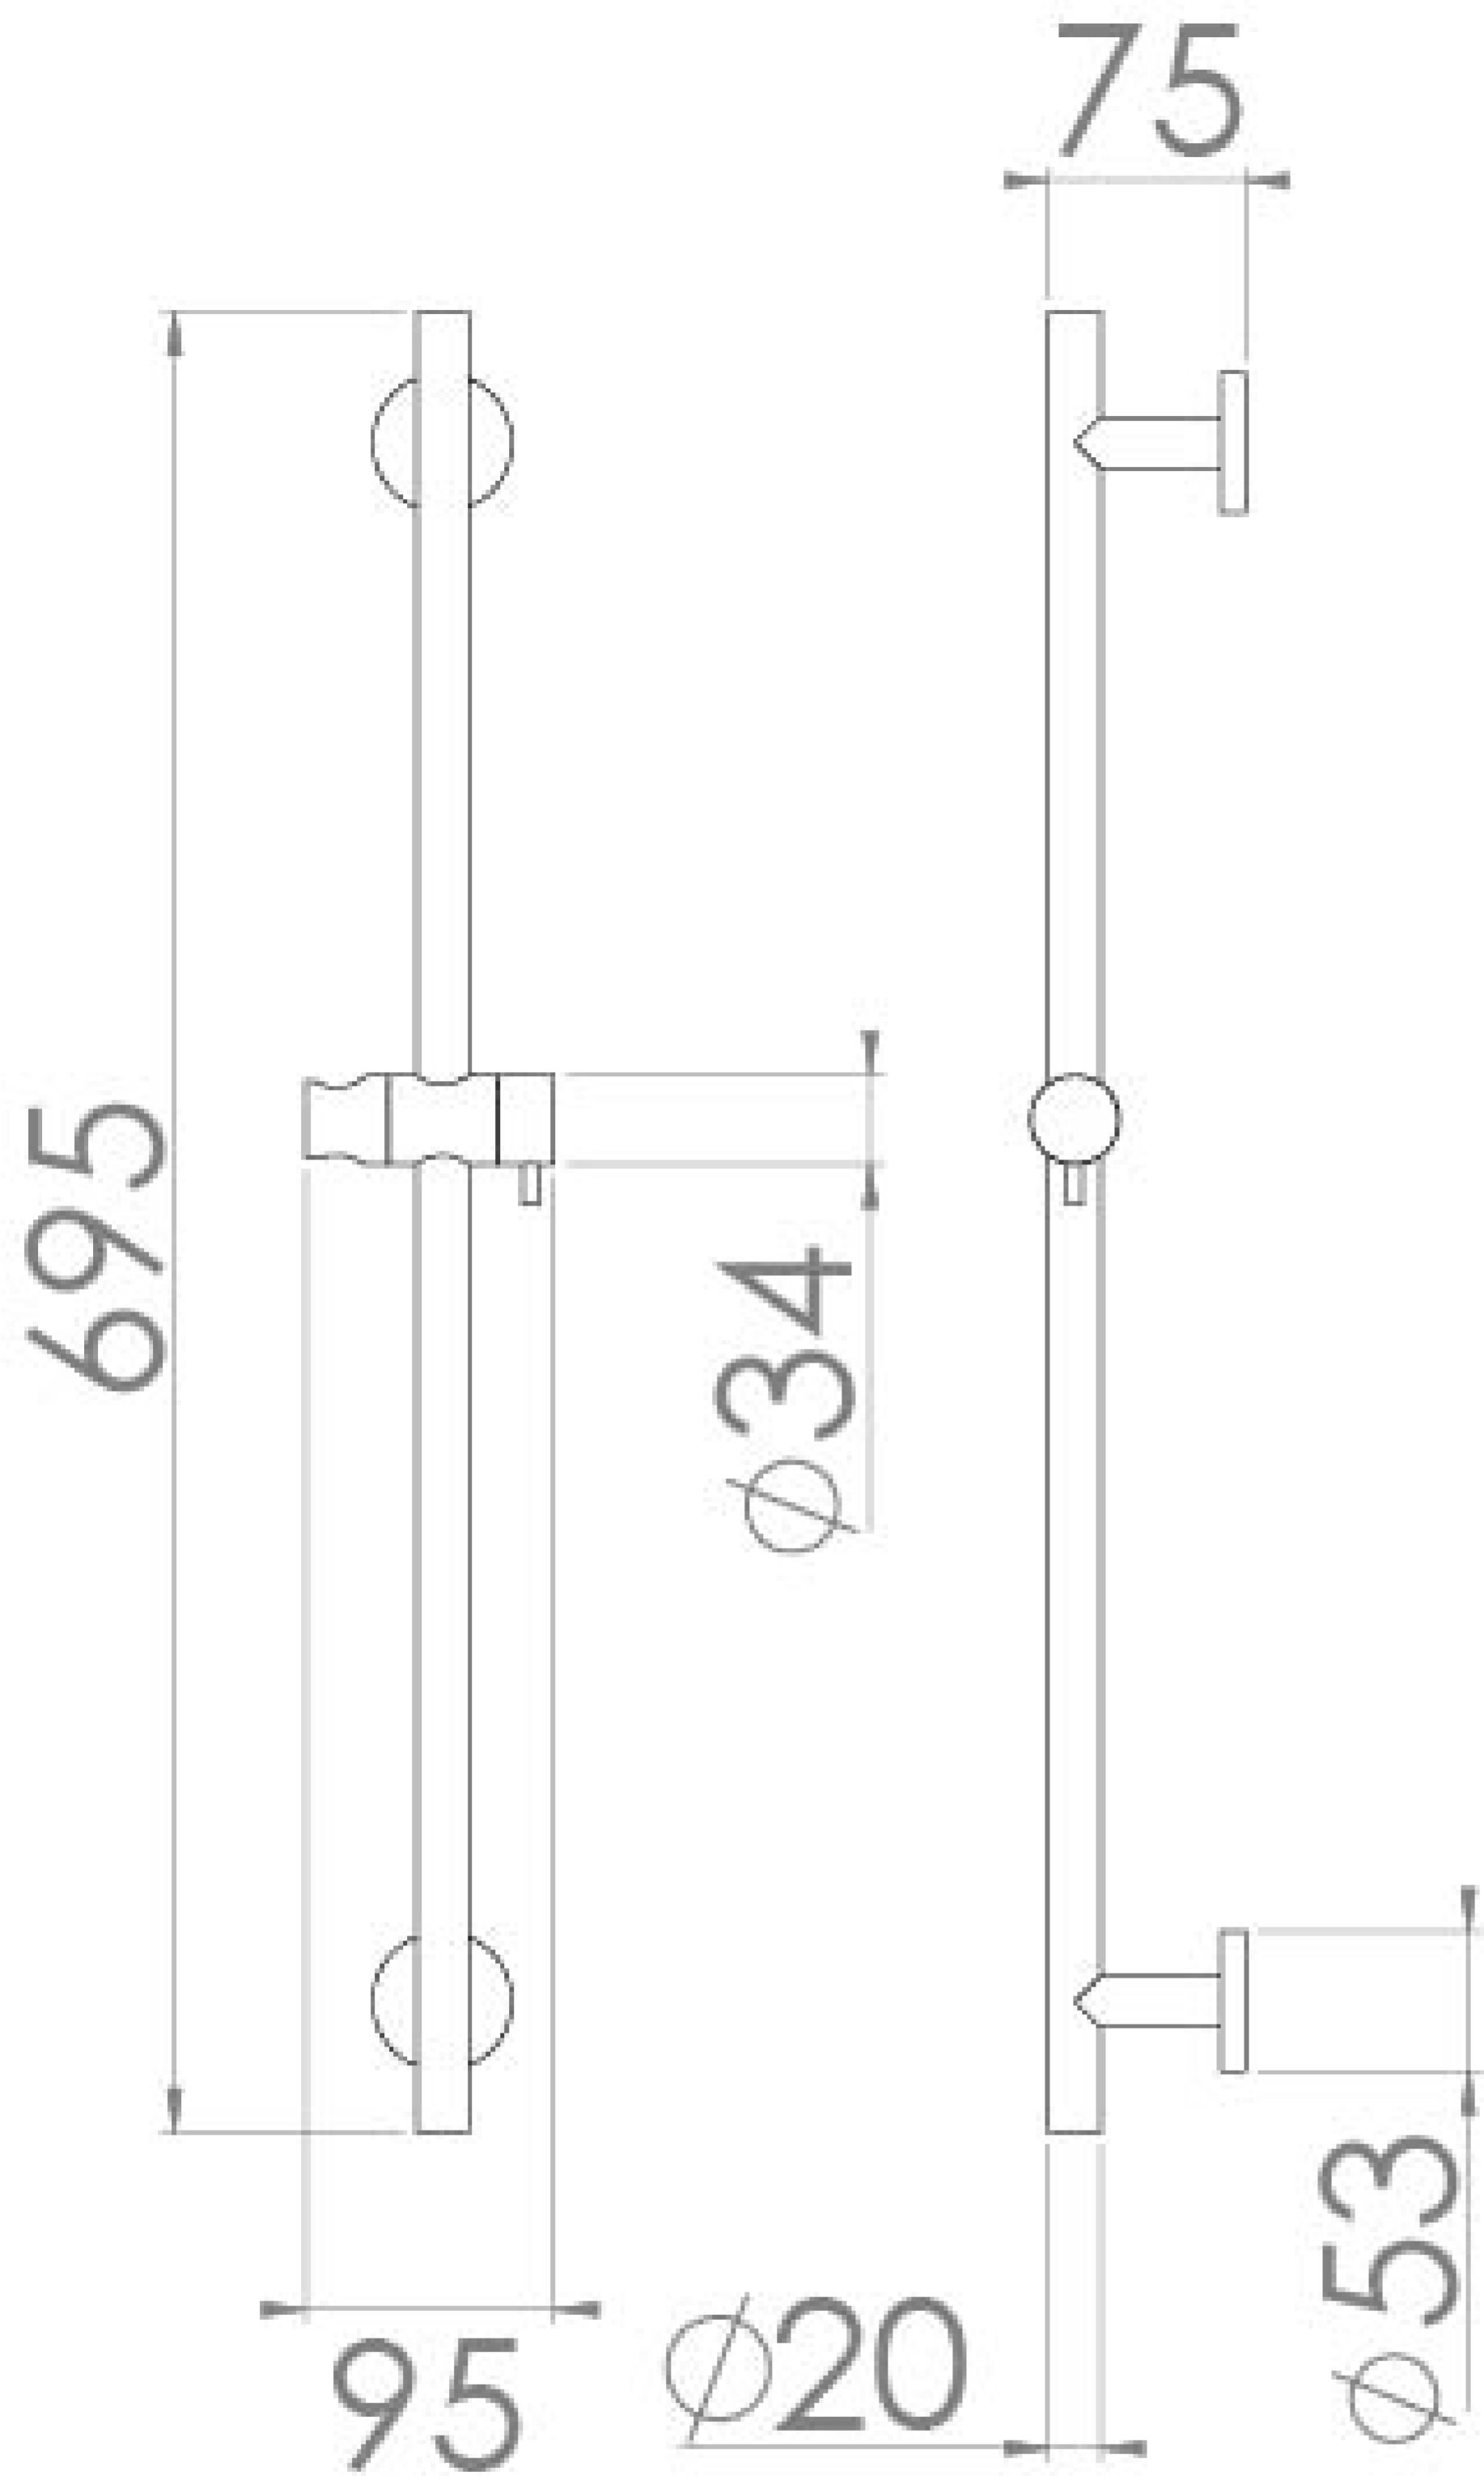

Saneux reserves the right to alter the specifications and product range without prior notice. Dimensions are given as a guide only. Dimensions should not be used for surrounding furniture, fixtures and fittings until the product is on site.