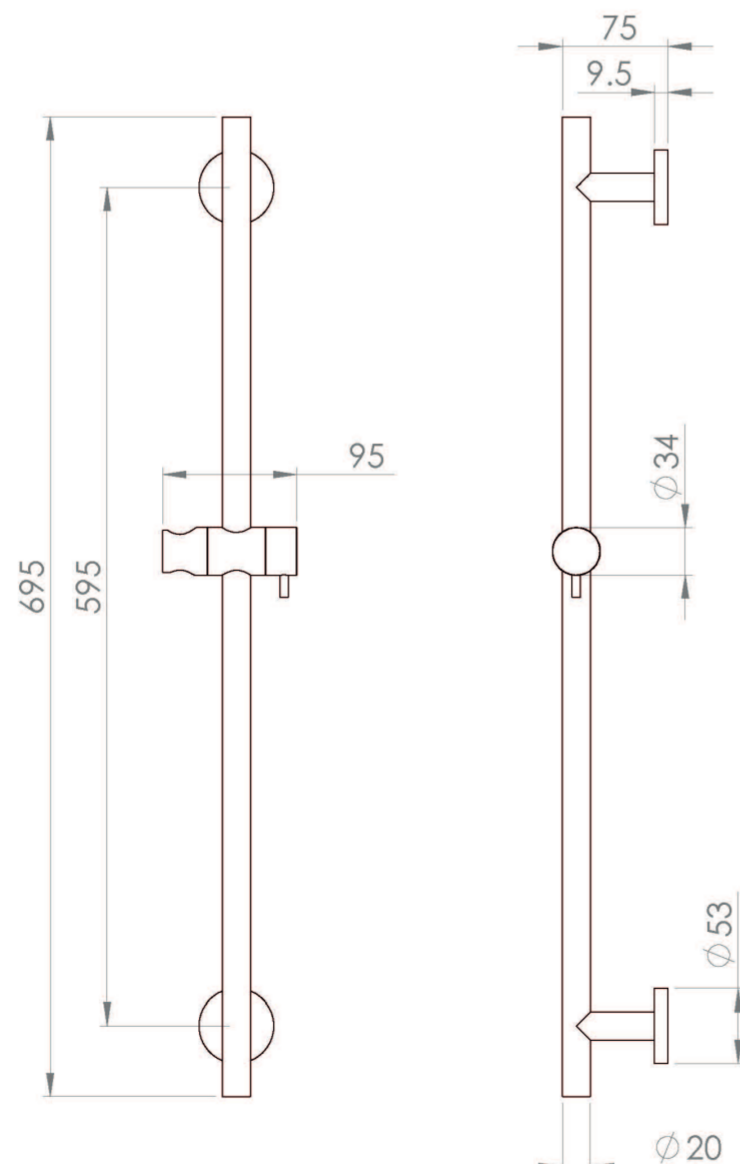

COS ROUND SHOWER SLIDER RAIL - CHROME

Product Code: CO231

PRODUCT INFORMATION

Finish:	Chrome
Height:	695mm
Width:	95mm
Depth:	75mm
Material:	Brass
Weight:	1.2kg
Guarantee:	5 years

DESCRIPTION

The COS collection was designed to create brassware that was both modern and classic to suit any style of bathroom.

This COS shower slider rail in chrome works with our COS shower handsets to create a simplistic shower set up. It has a movable bracket & holder so you can adjust the height of your shower handset easily, whilst the rail itself stays fixed to the wall.

TECHNICAL DRAWING

Saneux reserves the right to alter the specifications and product range without prior notice. Dimensions are given as a guide only. Dimensions should not be used for surrounding furniture, fixtures and fittings until the product is on site.