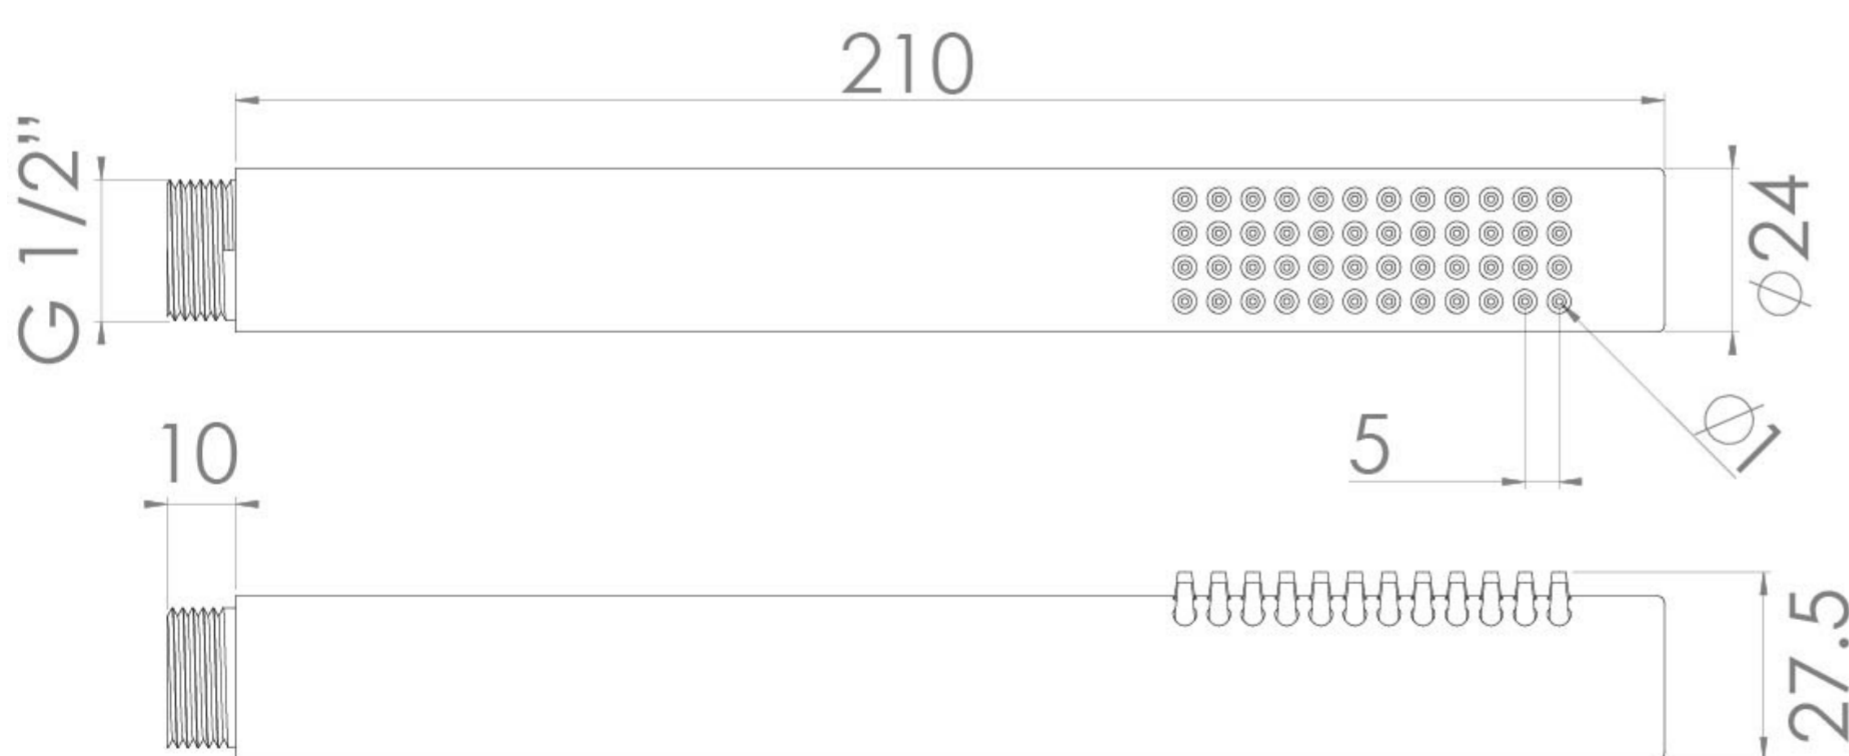

COS SLIM ROUND SHOWER HANDSET - MATTE BLACK

PRODUCT INFORMATION

Finish:	Matte Black (Electroplated)
Height:	210mm
Width:	24mm
Depth:	27.5mm
Material	Brass
Weight	0.2kg
Approvals/Standards	WRAS
Guarantee	5 years

Product Code: CO230.MB

DESCRIPTION

The COS collection was designed to create brassware that was both modern and classic to suit any style of bathroom.

This COS handset in matte black has a slim design that will make your shower set up feel ultimately minimalist and modern. Pair it with our COS outlet elbow & holder in addition to a shower head, or on its own with a slider shower rail.

TECHNICAL DRAWING

FLOW RATE

- 0.5 Bar - Flowrate: 4 l/min
- 1 Bar - Flowrate: 6.5 l/min
- 2 Bar - Flowrate: 13.8 l/min
- 3 Bar - Flowrate: 17.8 l/min
- 4 Bar - Flowrate: 19.3 l/min
- 5 Bar - Flowrate: 21.2 l/min