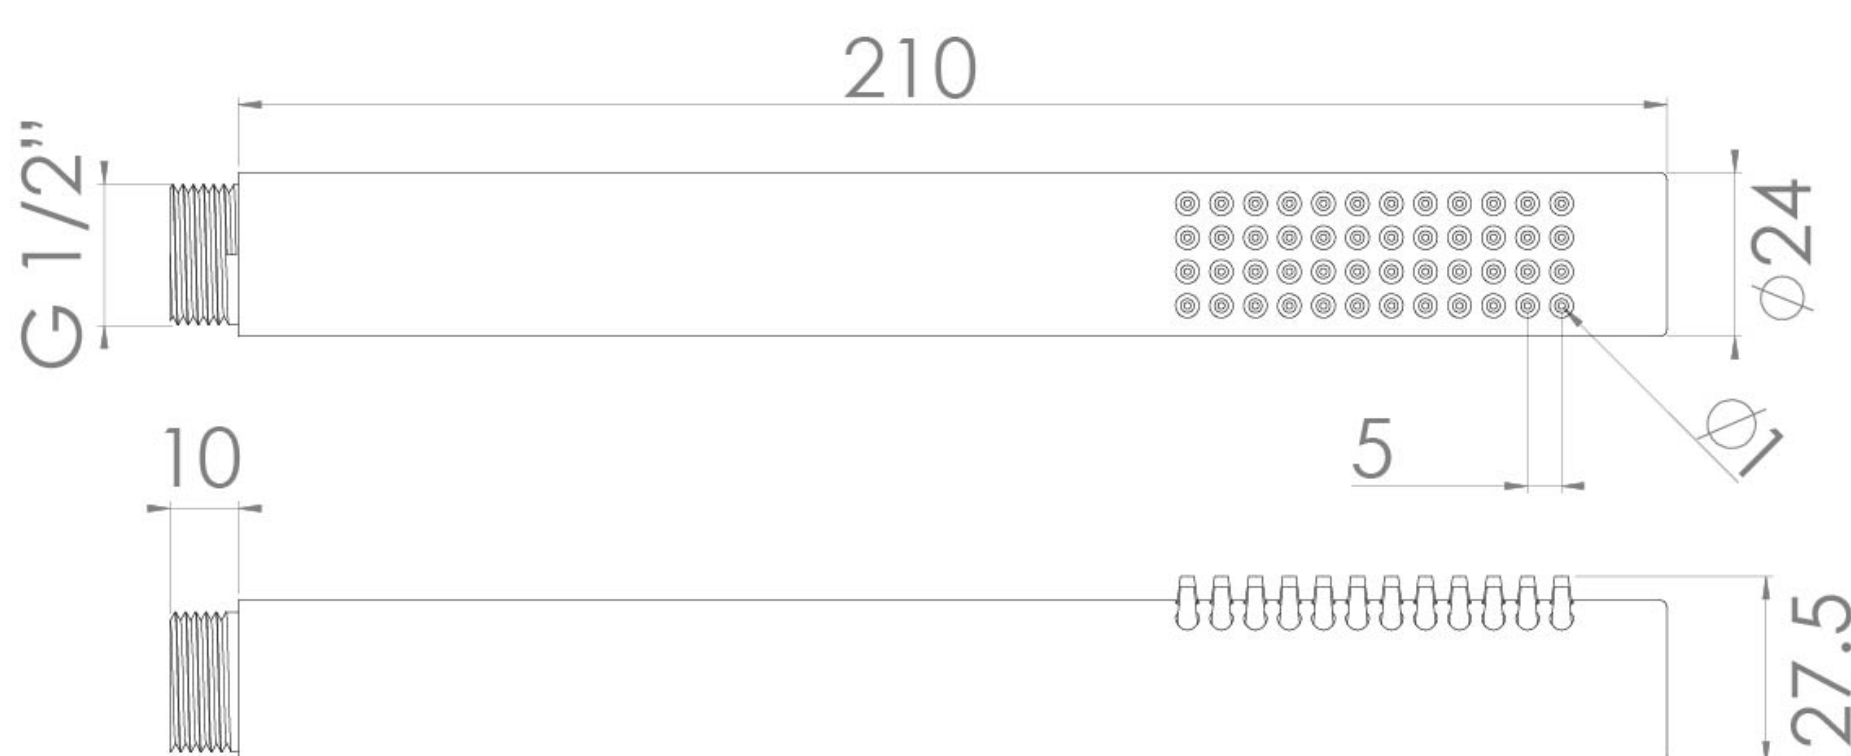

## PRODUCT INFORMATION

<b>Finish:</b>	Matte Black (Electroplated)
<b>Height:</b>	210mm
<b>Width:</b>	24mm
<b>Depth:</b>	27.5mm
<b>Material</b>	Brass
<b>Weight</b>	0.2kg
<b>Approvals/Standards</b>	WRAS
<b>Guarantee</b>	5 years

## FLOW RATE

- 0.5 Bar - Flowrate: 4 l/min
- 1 Bar - Flowrate: 6.5 l/min
- 2 Bar - Flowrate: 13.8 l/min
- 3 Bar - Flowrate: 17.8 l/min
- 4 Bar - Flowrate: 19.3 l/min
- 5 Bar - Flowrate: 21.2 l/min

Saneux reserves the right to alter the specifications and product range without prior notice. Dimensions are given as a guide only. Dimensions should not be used for surrounding furniture, fixtures and fittings until the product is on site.