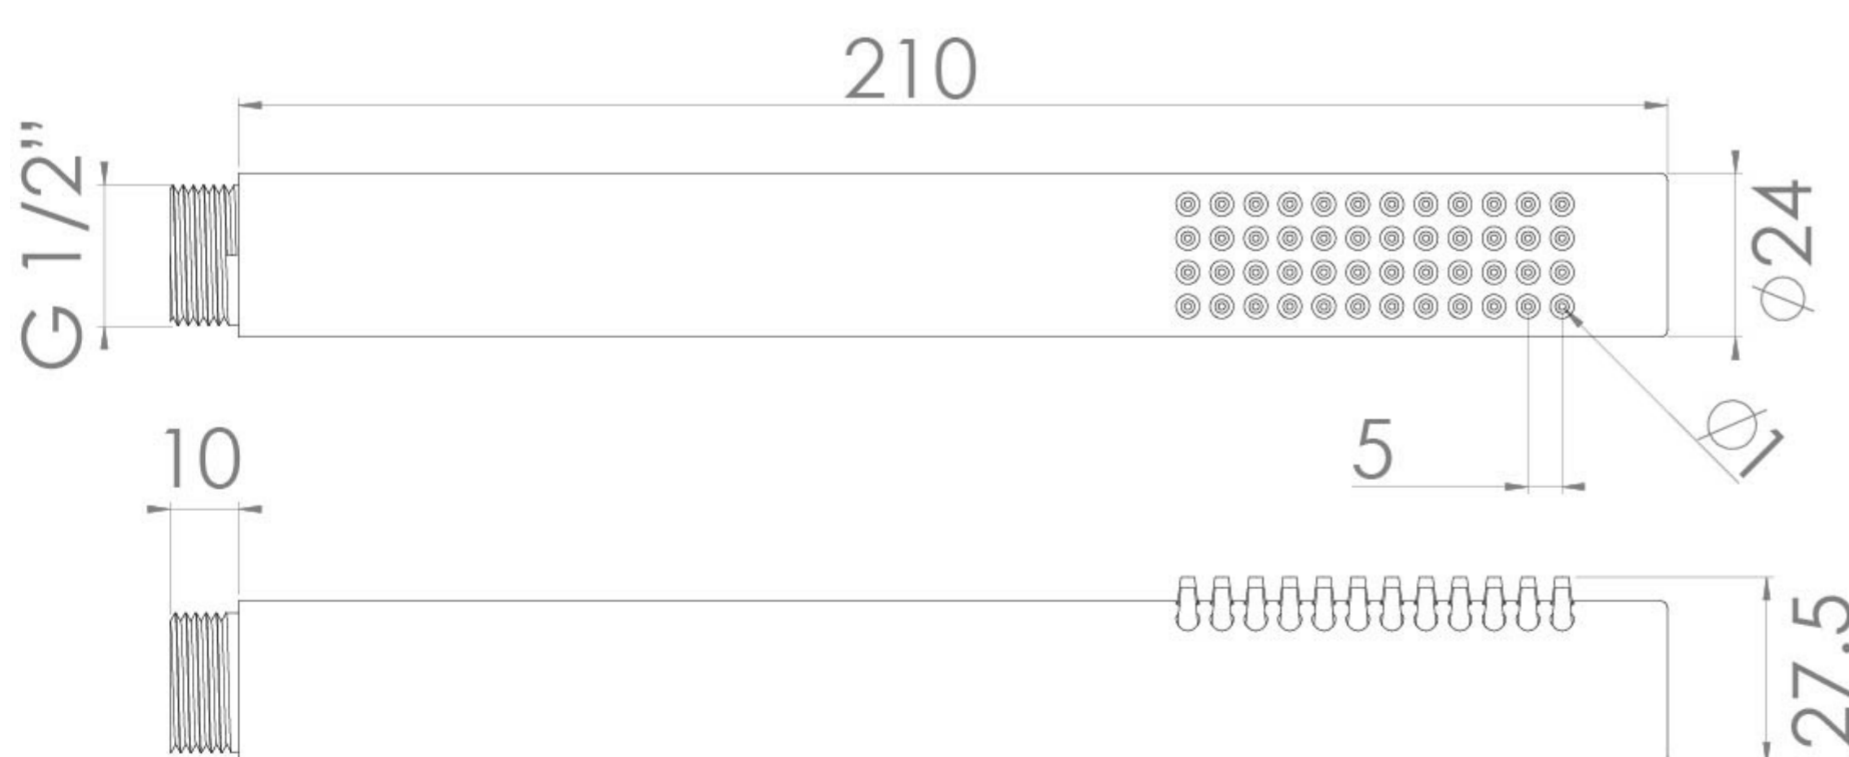

COS SLIM ROUND SHOWER HANDSET - MATTE BLACK

PRODUCT INFORMATION

Finish:	Matte Black (Electroplated)
Height:	210mm
Width:	24mm
Depth:	27.5mm
Material	Brass
Weight	0.2kg
Approvals/Standards	WRAS
Guarantee	5 years

Product Code: CO230.MB

DESCRIPTION

The COS collection was designed to create brassware that was both modern and classic to suit any style of bathroom.

This COS handset in matte black has a slim design that will make your shower set up feel ultimately minimalist and modern. Pair it with our COS outlet elbow & holder in addition to a shower head, or on its own with a slider shower rail.

TECHNICAL DRAWING

FLOW RATE

- 0.5 Bar - Flowrate: 4 l/min
- 1 Bar - Flowrate: 6.5 l/min
- 2 Bar - Flowrate: 13.8 l/min
- 3 Bar - Flowrate: 17.8 l/min
- 4 Bar - Flowrate: 19.3 l/min
- 5 Bar - Flowrate: 21.2 l/min