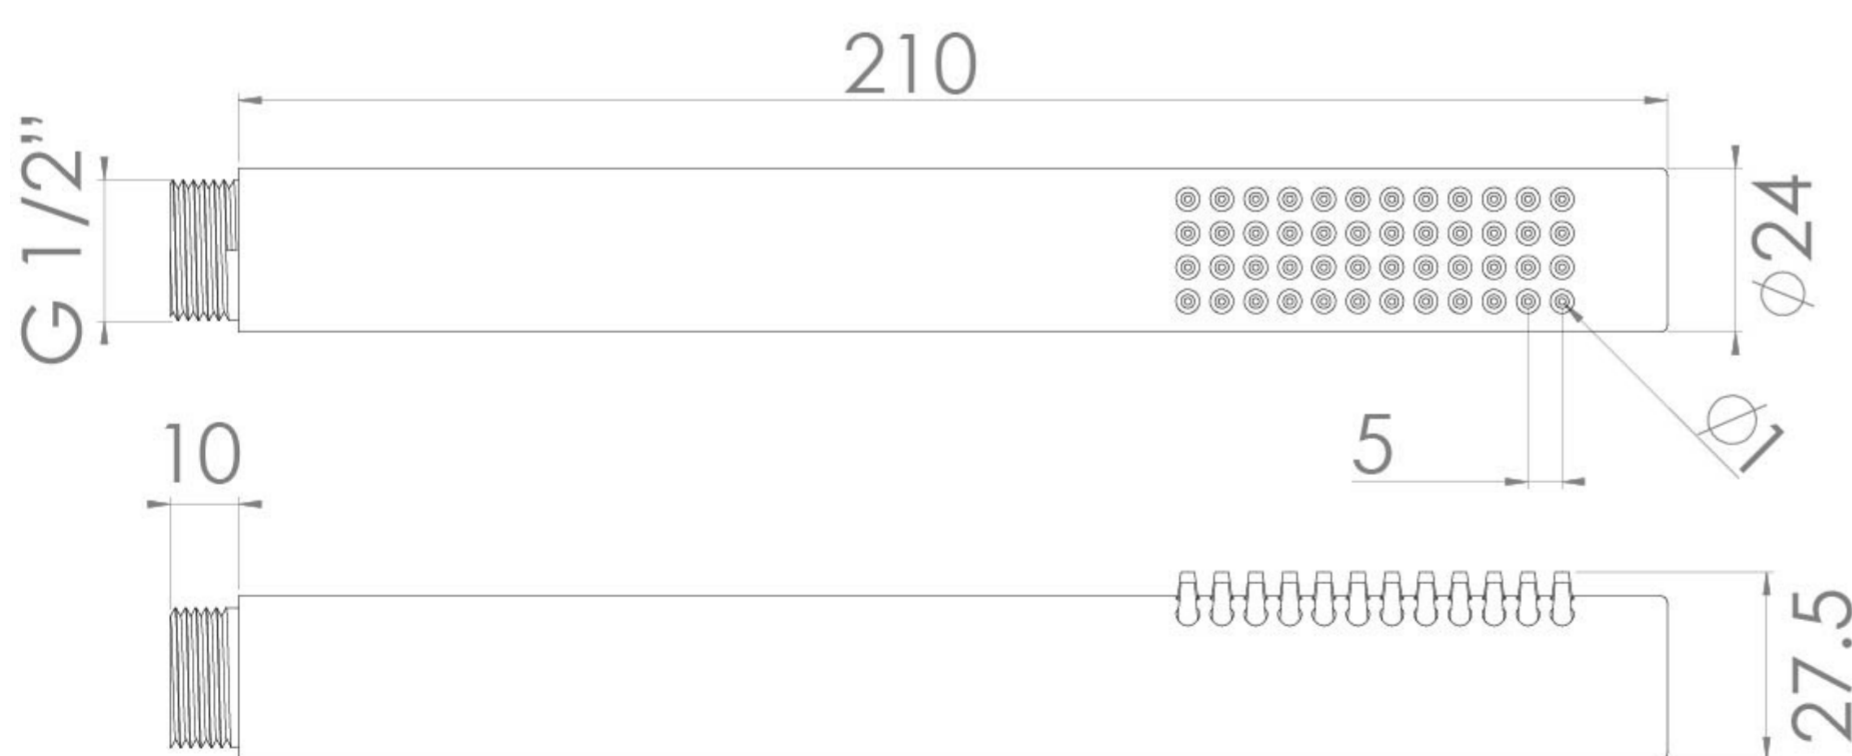

COS SLIM ROUND SHOWER HANDSET - MATTE BLACK

PRODUCT INFORMATION

Finish:	Matte Black (Electroplated)
Height:	210mm
Width:	24mm
Depth:	27.5mm
Material	Brass
Weight	0.2kg
Approvals/Standards	WRAS
Guarantee	5 years

Product Code: CO230.MB

DESCRIPTION

The COS collection was designed to create brassware that was both modern and classic to suit any style of bathroom.

This COS handset in matte black has a slim design that will make your shower set up feel ultimately minimalist and modern. Pair it with our COS outlet elbow & holder in addition to a shower head, or on its own with a slider shower rail.

TECHNICAL DRAWING

FLOW RATE

- 0.5 Bar - Flowrate: 4 l/min
- 1 Bar - Flowrate: 6.5 l/min
- 2 Bar - Flowrate: 13.8 l/min
- 3 Bar - Flowrate: 17.8 l/min
- 4 Bar - Flowrate: 19.3 l/min
- 5 Bar - Flowrate: 21.2 l/min