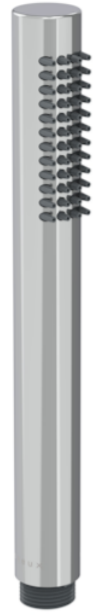

# COS SLIM ROUND SHOWER HANDSET - CHROME

**Product Code:** CO230

## PRODUCT INFORMATION

<b>Finish:</b>	Chrome
<b>Height:</b>	210mm
<b>Width:</b>	24mm
<b>Depth:</b>	27.5mm
<b>Material:</b>	Brass
<b>Weight:</b>	0.2kg
<b>Approvals/Standards:</b>	WRAS
<b>Guarantee:</b>	5 years

## DESCRIPTION

The COS collection was designed to create brassware that was both modern and classic to suit any style of bathroom.

This COS handset in chrome has a slim design that will make your shower set up feel ultimately minimalist and modern. Pair it with our COS outlet elbow & holder in addition to a shower head, or on its own with a slider shower rail.

## TECHNICAL DRAWING