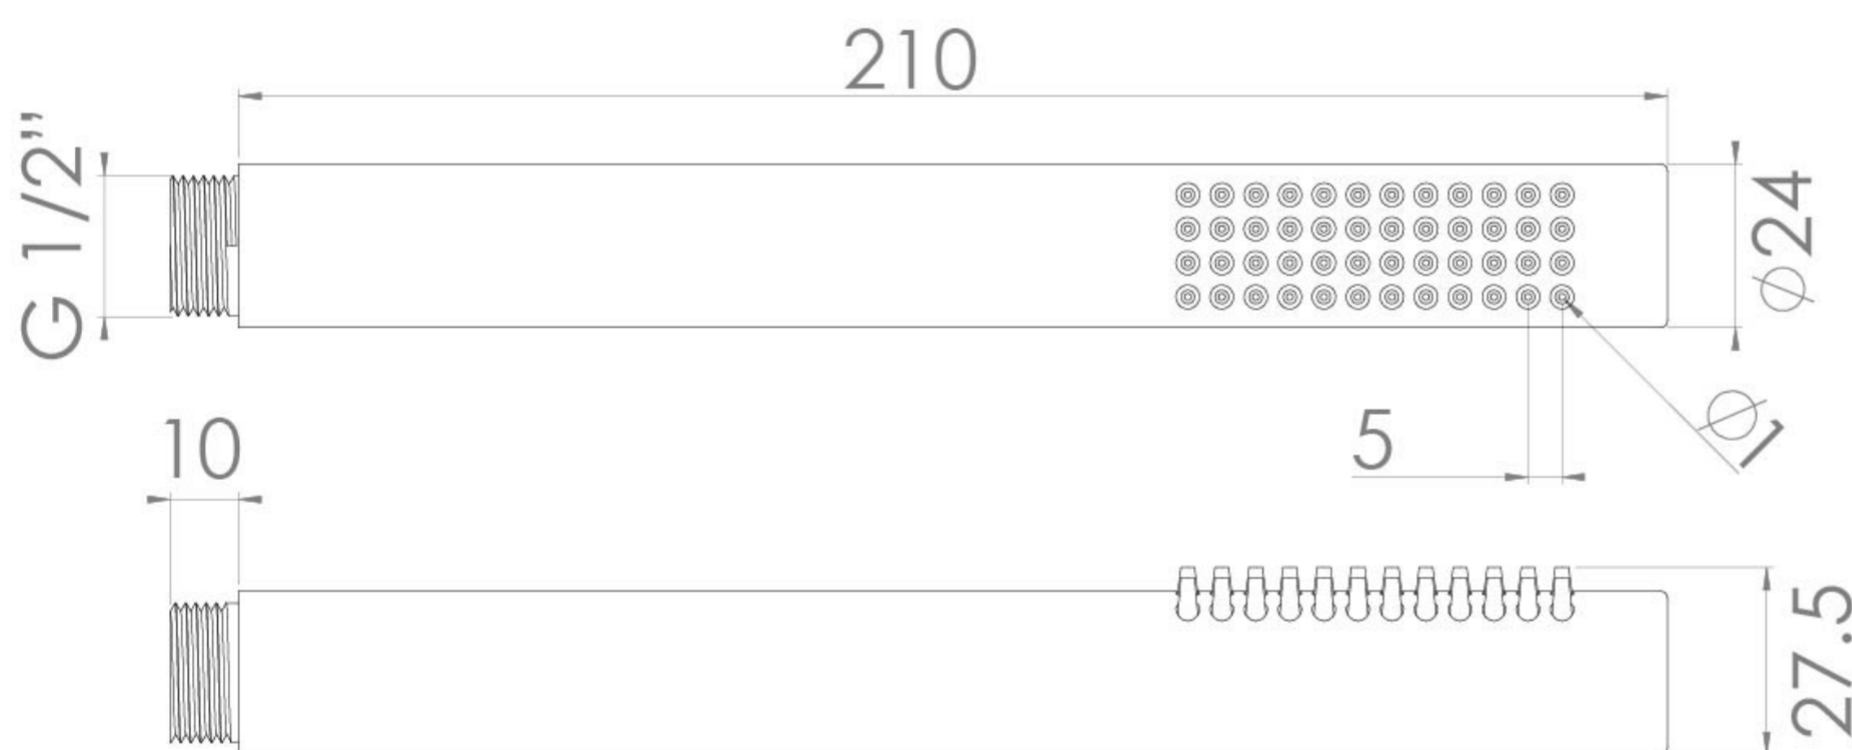

COS SLIM ROUND SHOWER HANDSET - CHROME

Product Code: CO230

PRODUCT INFORMATION

Finish:	Chrome
Height:	210mm
Width:	24mm
Depth:	27.5mm
Material:	Brass
Weight:	0.2kg
Approvals/Standards:	WRAS
Guarantee:	5 years

DESCRIPTION

The COS collection was designed to create brassware that was both modern and classic to suit any style of bathroom.

This COS handset in chrome has a slim design that will make your shower set up feel ultimately minimalist and modern. Pair it with our COS outlet elbow & holder in addition to a shower head, or on its own with a slider shower rail.

TECHNICAL DRAWING

FLOW RATE

- 0.5 Bar - Flowrate: 4 l/min
- 1 Bar - Flowrate: 6.5 l/min
- 2 Bar - Flowrate: 13.8 l/min
- 3 Bar - Flowrate: 17.8 l/min
- 4 Bar - Flowrate: 19.5 l/min
- 5 Bar - Flowrate: 21.2 l/min