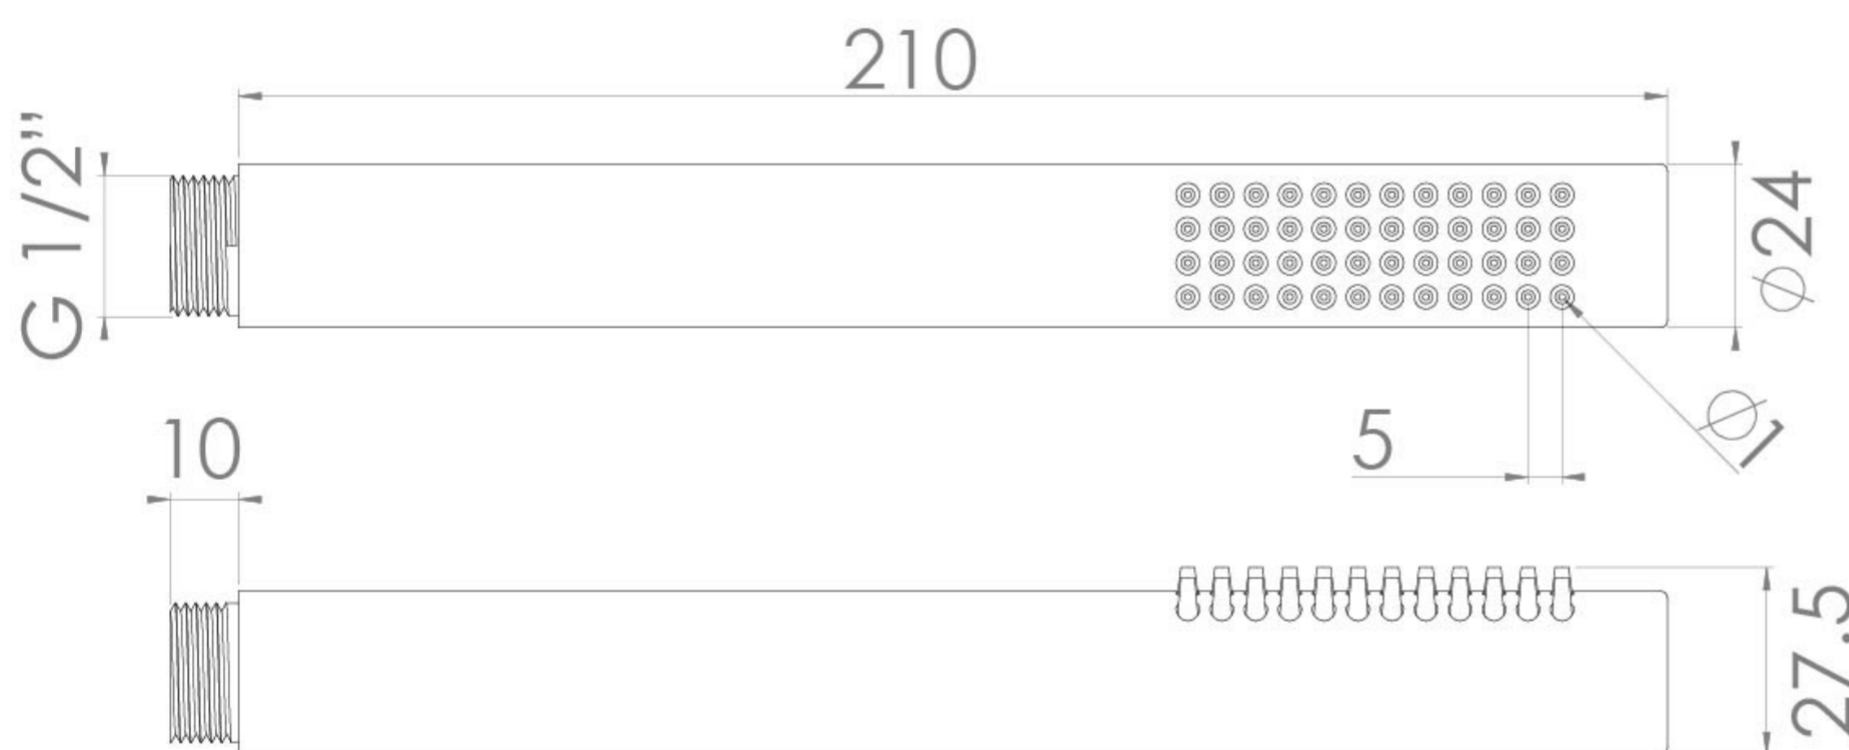

COS SLIM ROUND SHOWER HANDSET - CHROME

Product Code: CO230

PRODUCT INFORMATION

Finish:	Chrome
Height:	210mm
Width:	24mm
Depth:	27.5mm
Material:	Brass
Weight:	0.2kg
Approvals/Standards:	WRAS
Guarantee:	5 years

DESCRIPTION

The COS collection was designed to create brassware that was both modern and classic to suit any style of bathroom.

This COS handset in chrome has a slim design that will make your shower set up feel ultimately minimalist and modern. Pair it with our COS outlet elbow & holder in addition to a shower head, or on its own with a slider shower rail.

TECHNICAL DRAWING

FLOW RATE

- 0.5 Bar - Flowrate: 4 l/min
- 1 Bar - Flowrate: 6.5 l/min
- 2 Bar - Flowrate: 13.8 l/min
- 3 Bar - Flowrate: 17.8 l/min
- 4 Bar - Flowrate: 19.5 l/min
- 5 Bar - Flowrate: 21.2 l/min