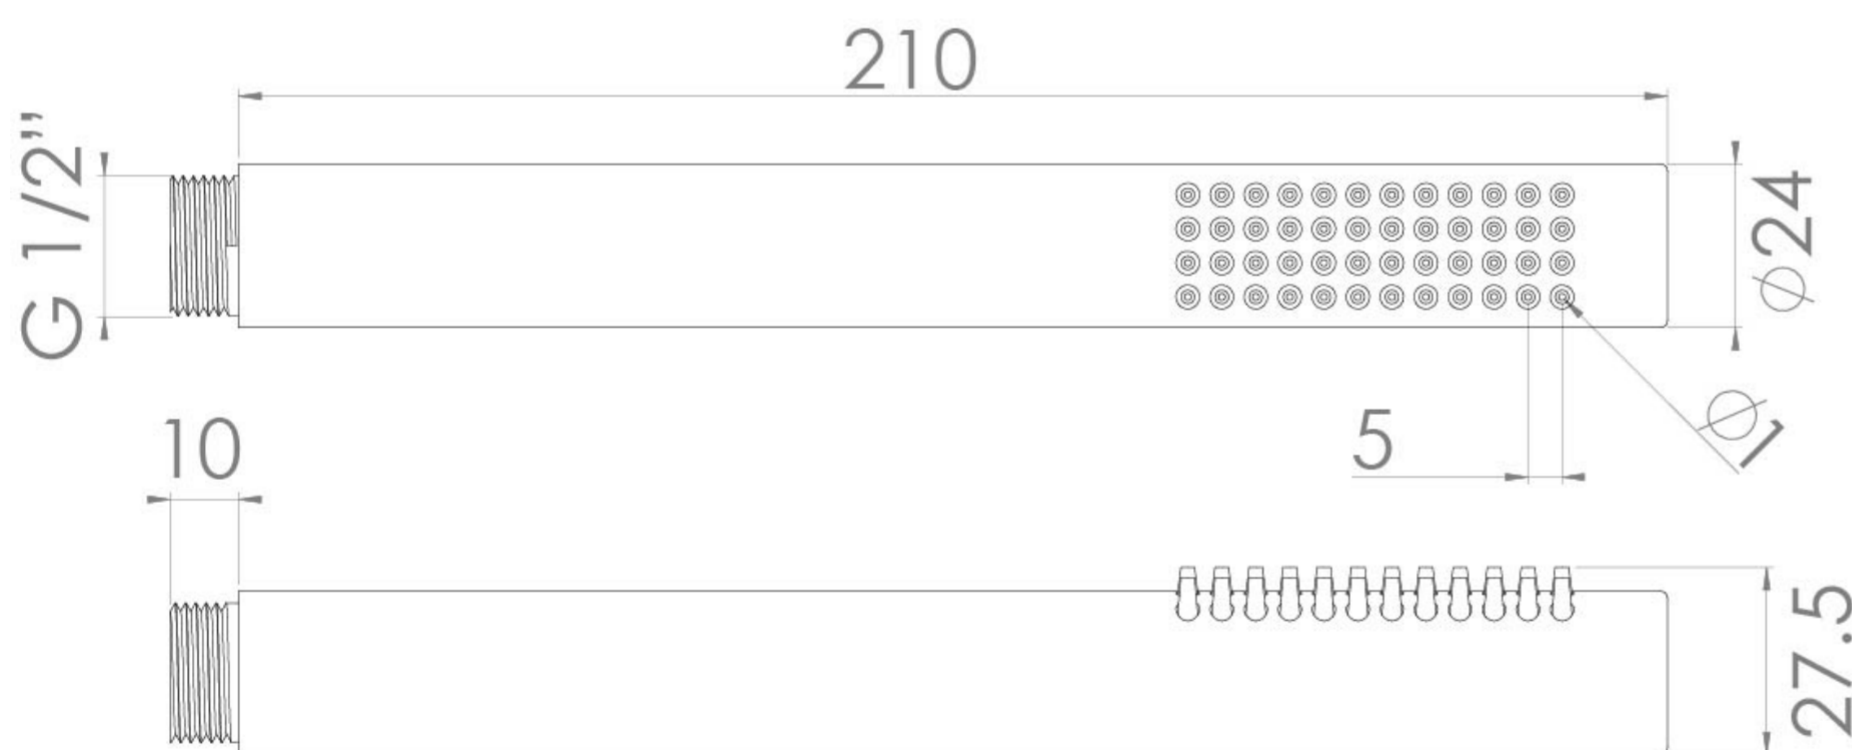

# COS SLIM ROUND SHOWER HANDSET - CHROME

**Product Code:** CO230

## PRODUCT INFORMATION

<b>Finish:</b>	Chrome
<b>Height:</b>	210mm
<b>Width:</b>	24mm
<b>Depth:</b>	27.5mm
<b>Material:</b>	Brass
<b>Weight:</b>	0.2kg
<b>Approvals/Standards:</b>	WRAS
<b>Guarantee:</b>	5 years

## DESCRIPTION

The COS collection was designed to create brassware that was both modern and classic to suit any style of bathroom.

This COS handset in chrome has a slim design that will make your shower set up feel ultimately minimalist and modern. Pair it with our COS outlet elbow & holder in addition to a shower head, or on its own with a slider shower rail.

## FLOW RATE

- 0.5 Bar - Flowrate: 4 l/min
- 1 Bar - Flowrate: 6.5 l/min
- 2 Bar - Flowrate: 13.8 l/min
- 3 Bar - Flowrate: 17.8 l/min
- 4 Bar - Flowrate: 19.5 l/min
- 5 Bar - Flowrate: 21.2 l/min

Saneux reserves the right to alter the specifications and product range without prior notice. Dimensions are given as a guide only. Dimensions should not be used for surrounding furniture, fixtures and fittings until the product is on site.