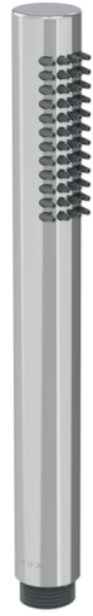

COS SLIM ROUND SHOWER HANDSET - CHROME

Product Code: CO230

PRODUCT INFORMATION

Finish:	Chrome
Height:	210mm
Width:	24mm
Depth:	27.5mm
Material:	Brass
Weight:	0.2kg
Approvals/Standards:	WRAS
Guarantee:	5 years

DESCRIPTION

The COS collection was designed to create brassware that was both modern and classic to suit any style of bathroom.

This COS handset in chrome has a slim design that will make your shower set up feel ultimately minimalist and modern. Pair it with our COS outlet elbow & holder in addition to a shower head, or on its own with a slider shower rail.

TECHNICAL DRAWING

FLOW RATE

- 0.5 Bar - Flowrate: 4 l/min
- 1 Bar - Flowrate: 6.5 l/min
- 2 Bar - Flowrate: 13.8 l/min
- 3 Bar - Flowrate: 17.8 l/min
- 4 Bar - Flowrate: 19.5 l/min
- 5 Bar - Flowrate: 21.2 l/min