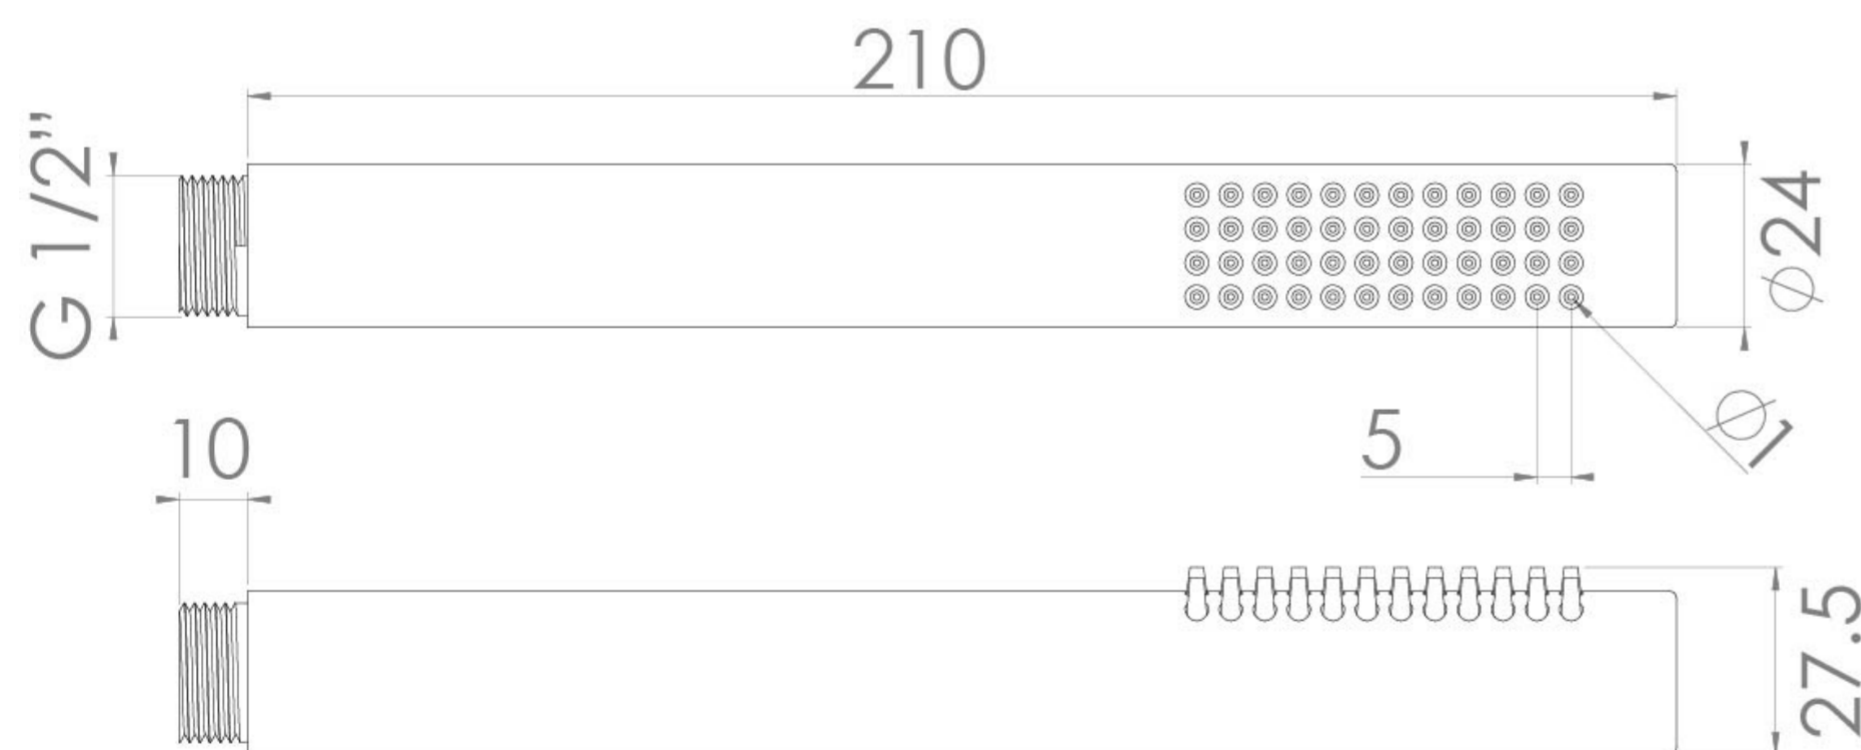

# COS SLIM ROUND SHOWER HANDSET - CHROME

**Product Code:** CO230

## PRODUCT INFORMATION

<b>Finish:</b>	Chrome
<b>Height:</b>	210mm
<b>Width:</b>	24mm
<b>Depth:</b>	27.5mm
<b>Material:</b>	Brass
<b>Weight:</b>	0.2kg
<b>Approvals/Standards:</b>	WRAS
<b>Guarantee:</b>	5 years

## DESCRIPTION

The COS collection was designed to create brassware that was both modern and classic to suit any style of bathroom.

This COS handset in chrome has a slim design that will make your shower set up feel ultimately minimalist and modern. Pair it with our COS outlet elbow & holder in addition to a shower head, or on its own with a slider shower rail.

## FLOW RATE

- 0.5 Bar - Flowrate: 4 l/min
- 1 Bar - Flowrate: 6.5 l/min
- 2 Bar - Flowrate: 13.8 l/min
- 3 Bar - Flowrate: 17.8 l/min
- 4 Bar - Flowrate: 19.5 l/min
- 5 Bar - Flowrate: 21.2 l/min

Saneux reserves the right to alter the specifications and product range without prior notice. Dimensions are given as a guide only. Dimensions should not be used for surrounding furniture, fixtures and fittings until the product is on site.