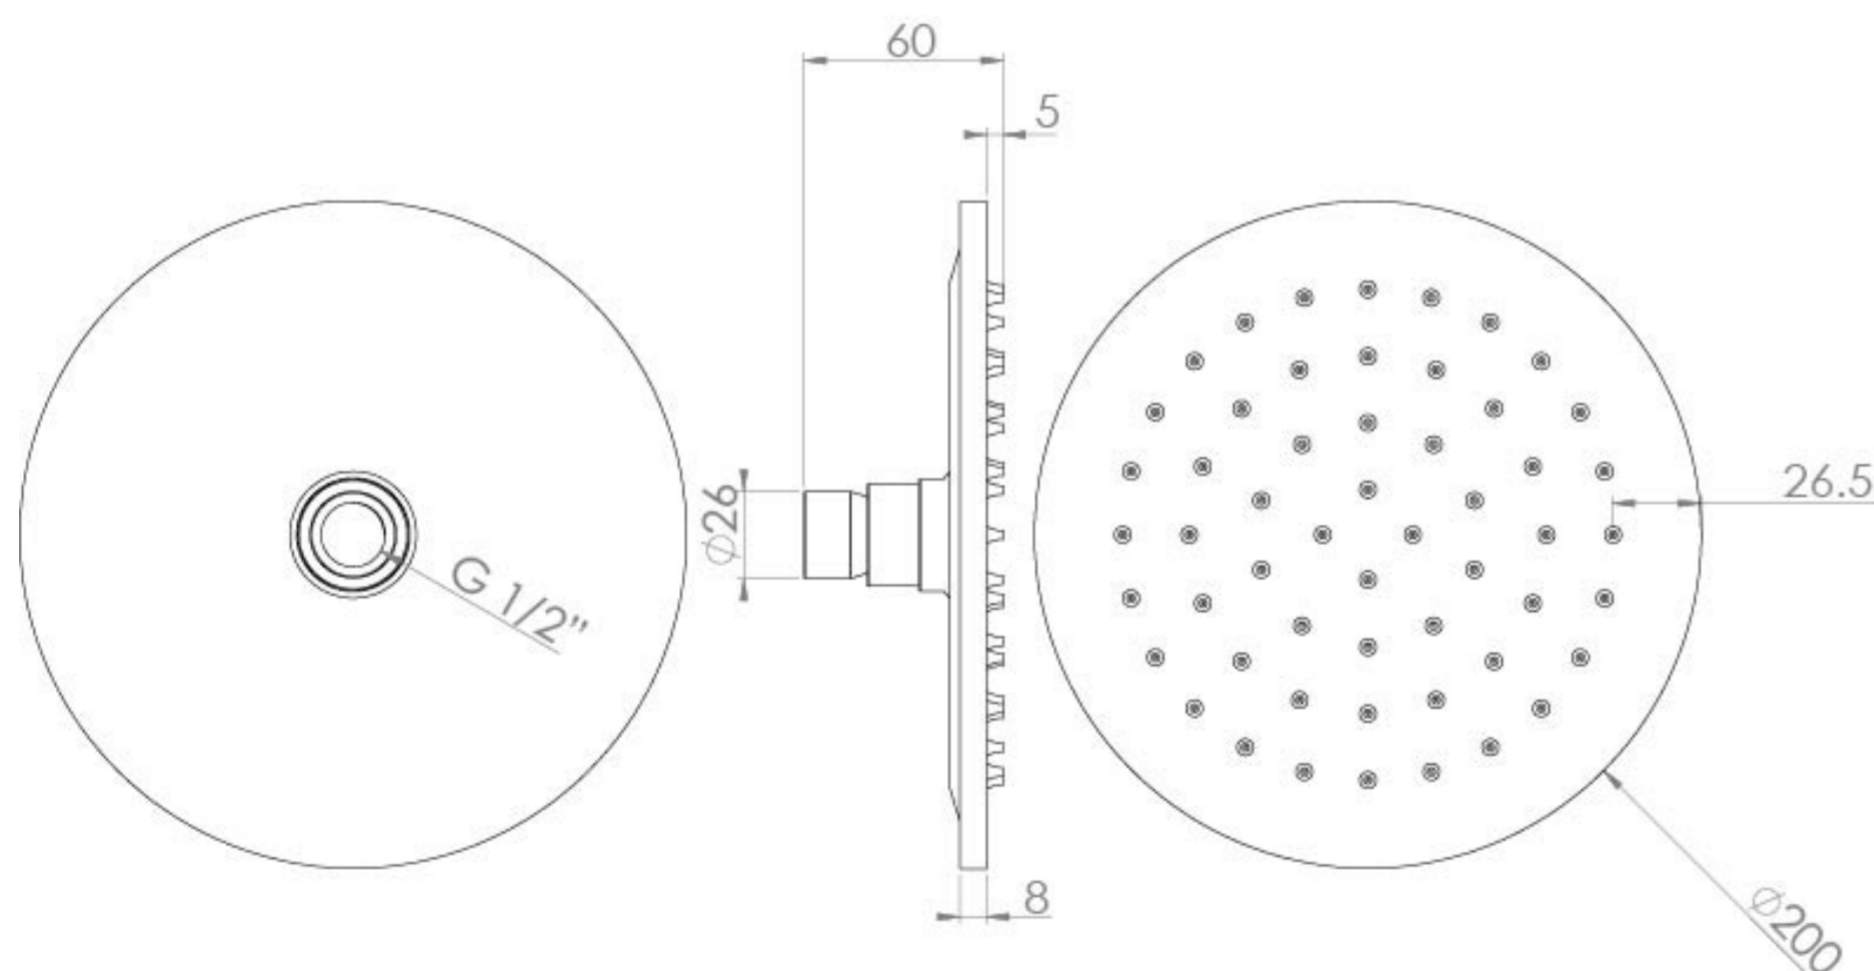

# COS 200X8MM ROUND SHOWER HEAD - CHROME

Product Code: CO226

## PRODUCT INFORMATION

Finish:	Chrome
Height:	60mm
Width:	200mm
Depth:	200mm
Material:	Brass
Weight:	0.95kg
Approvals/Standards:	WRAS
Guarantee:	5 years

## DESCRIPTION

The COS collection was designed to create brassware that was both modern and classic to suit any style of bathroom.

Step into a luxurious and relaxing shower by opting for this COS standard shower head in chrome. It perfectly suits our round ceiling mounted and wall mounted shower arms in the same range, and it has a swivel feature so you can change the direction of spray.

## FLOW RATE

- 0.5 Bar - Flowrate: 4.5 l/min
- 1 Bar - Flowrate: 13.5 l/min
- 2 Bar - Flowrate: 19.8 l/min
- 3 Bar - Flowrate: 23.6 l/min
- 4 Bar - Flowrate: 23.1 l/min
- 5 Bar - Flowrate: 31.5 l/min

Saneux reserves the right to alter the specifications and product range without prior notice. Dimensions are given as a guide only. Dimensions should not be used for surrounding furniture, fixtures and fittings until the product is on site.