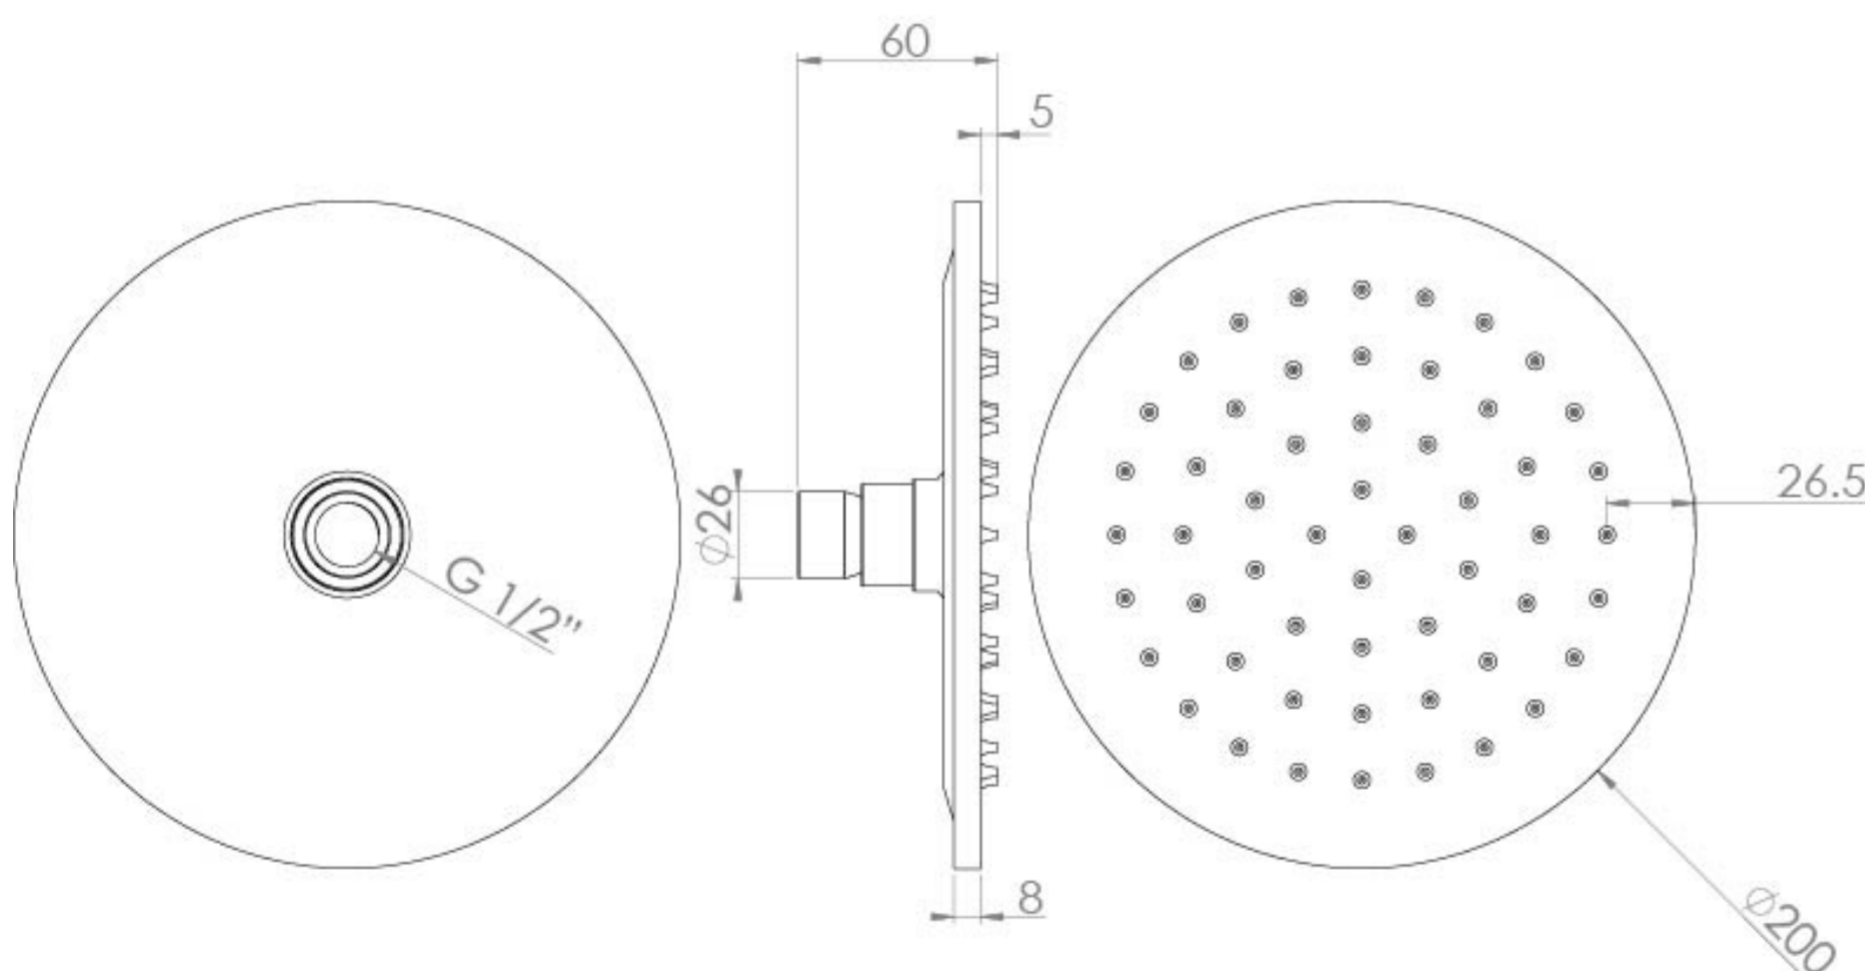

COS 200X8MM ROUND SHOWER HEAD - CHROME

Product Code: CO226

PRODUCT INFORMATION

Finish:	Chrome
Height:	60mm
Width:	200mm
Depth:	200mm
Material:	Brass
Weight:	0.95kg
Approvals/Standards:	WRAS
Guarantee:	5 years

DESCRIPTION

The COS collection was designed to create brassware that was both modern and classic to suit any style of bathroom.

Step into a luxurious and relaxing shower by opting for this COS standard shower head in chrome. It perfectly suits our round ceiling mounted and wall mounted shower arms in the same range, and it has a swivel feature so you can change the direction of spray.

TECHNICAL DRAWING

FLOW RATE

- 0.5 Bar - Flowrate: 4.5 l/min
- 1 Bar - Flowrate: 13.5 l/min
- 2 Bar - Flowrate: 19.8 l/min
- 3 Bar - Flowrate: 23.6 l/min
- 4 Bar - Flowrate: 23.1 l/min
- 5 Bar - Flowrate: 31.5 l/min