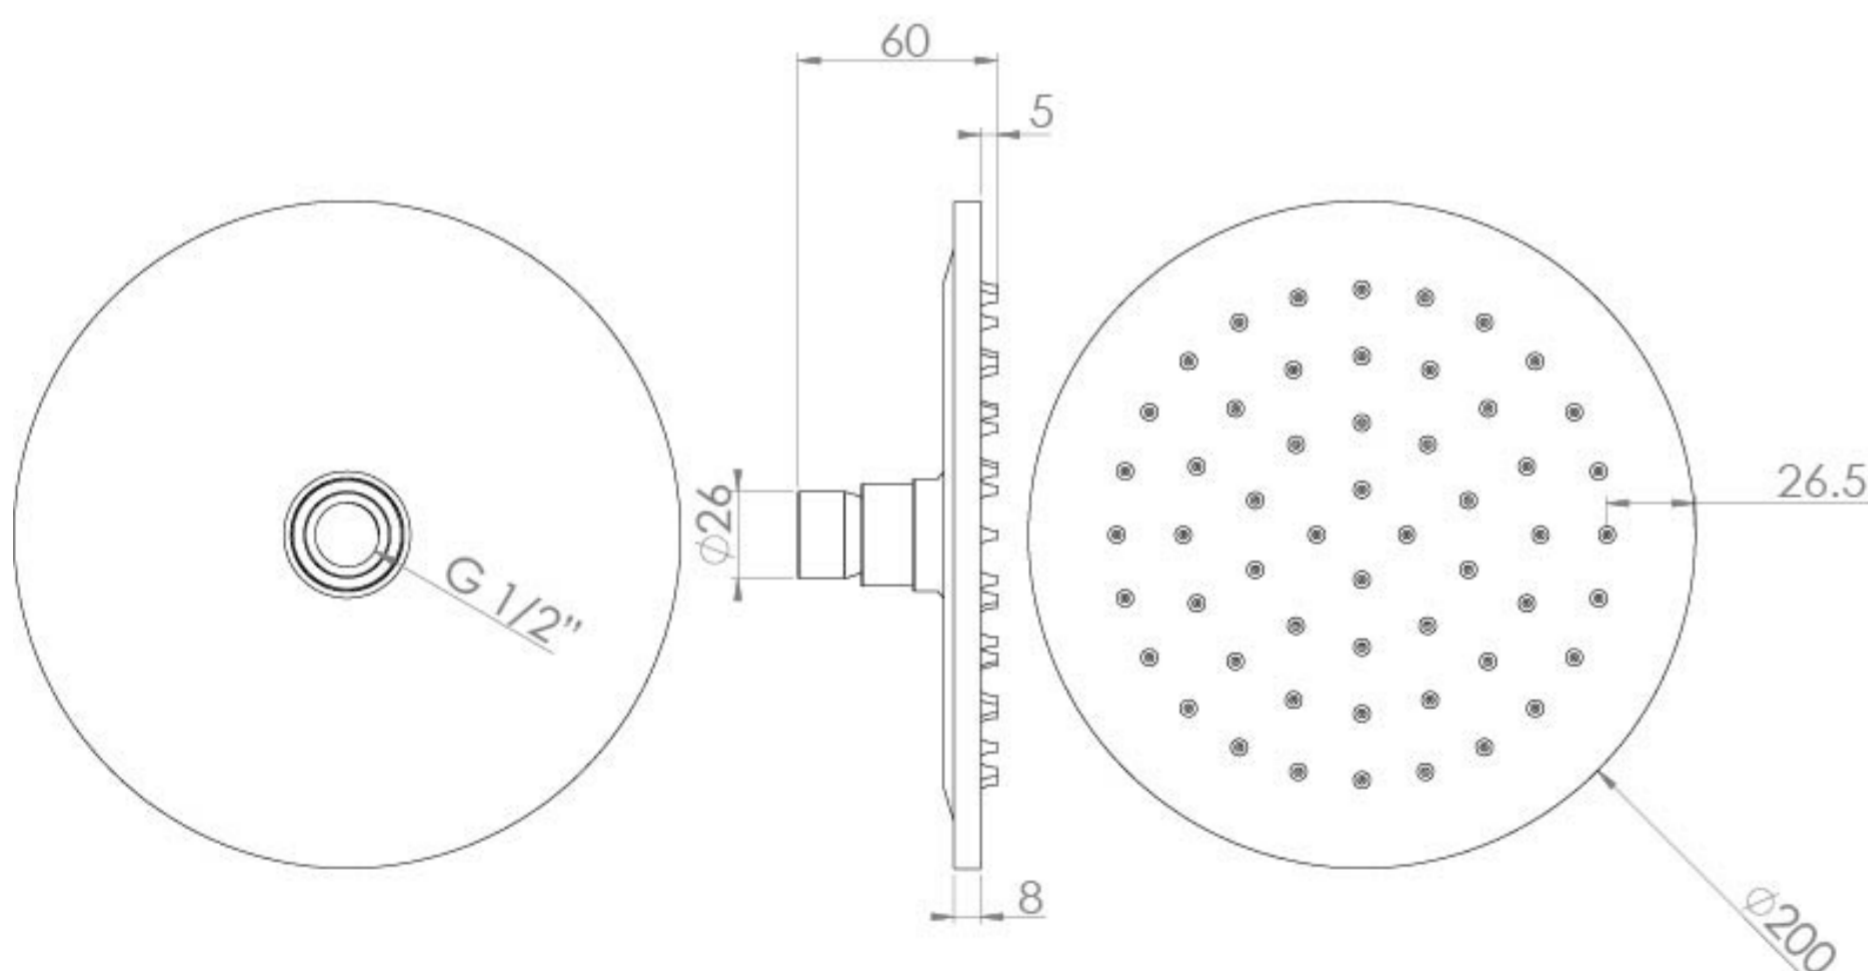

COS 200X8MM ROUND SHOWER HEAD - CHROME

Product Code: CO226

PRODUCT INFORMATION

Finish:	Chrome
Height:	60mm
Width:	200mm
Depth:	200mm
Material:	Brass
Weight:	0.95kg
Approvals/Standards:	WRAS
Guarantee:	5 years

DESCRIPTION

The COS collection was designed to create brassware that was both modern and classic to suit any style of bathroom.

Step into a luxurious and relaxing shower by opting for this COS standard shower head in chrome. It perfectly suits our round ceiling mounted and wall mounted shower arms in the same range, and it has a swivel feature so you can change the direction of spray.

TECHNICAL DRAWING

FLOW RATE

- 0.5 Bar - Flowrate: 4.5 l/min
- 1 Bar - Flowrate: 13.5 l/min
- 2 Bar - Flowrate: 19.8 l/min
- 3 Bar - Flowrate: 23.6 l/min
- 4 Bar - Flowrate: 23.1 l/min
- 5 Bar - Flowrate: 31.5 l/min