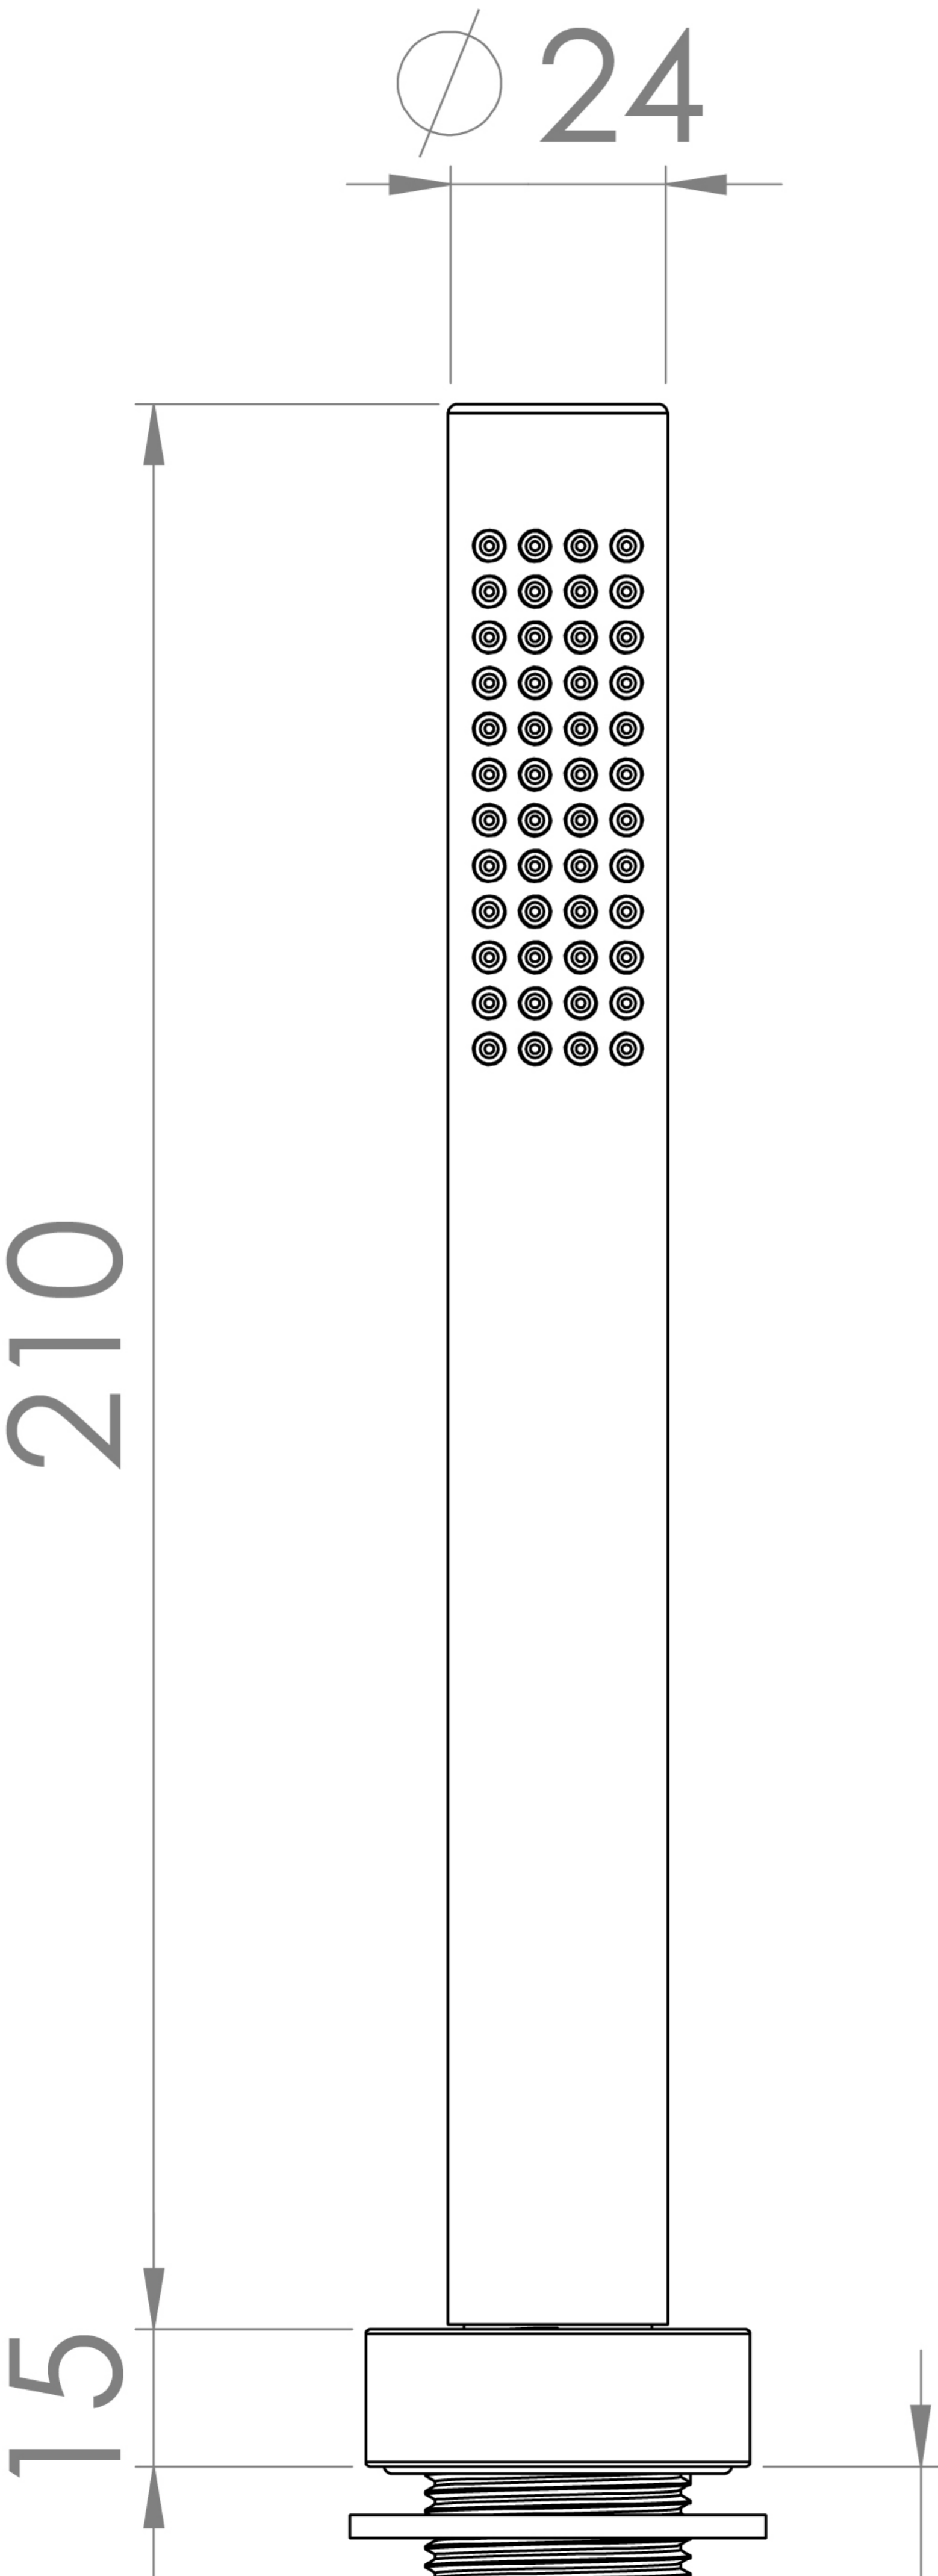

COS PULL OUT HANDSPRAY KIT - MATTE BLACK

PRODUCT INFORMATION

Finish:	Matte Black (Electroplated)
Height:	225mm
Depth:	24mm
Material:	Brass
Product Type:	Pull Out Handspray Kit
Width:	24mm
Weight	0.7kg
Material	Brass

Product Code: CO216.MB

DESCRIPTION

The COS collection was designed to create brassware that was both modern and classic to suit any style of bathroom.

The COS pull-out hand spray kit in matte black has a modern design that will be a lovely addition to your bath. It is designed to be installed on the side of the bath so that it keeps the hose concealed, creating a tidy look for your bath.