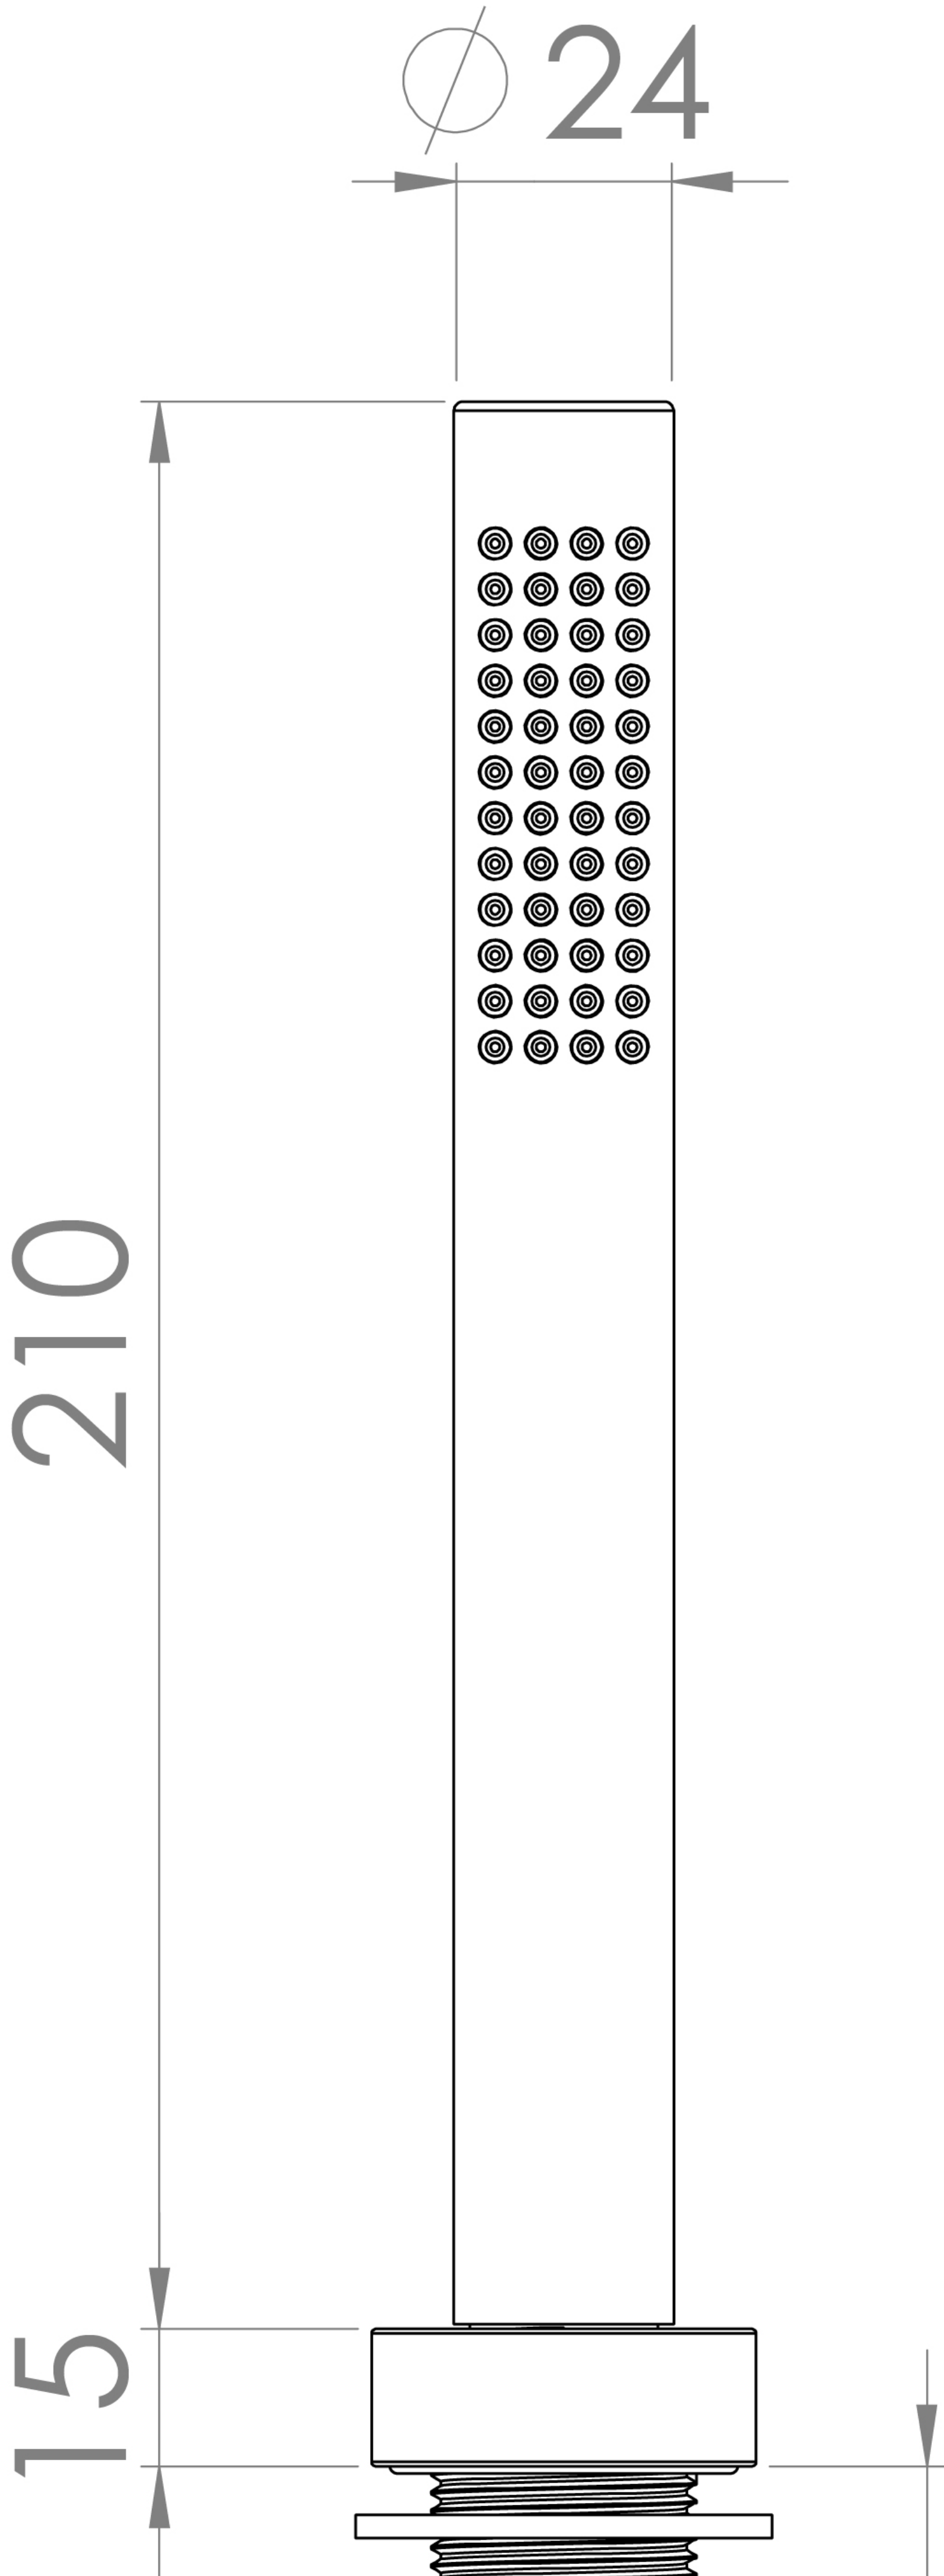

COS PULL OUT HANDSPRAY KIT - MATTE BLACK

PRODUCT INFORMATION

Finish:	Matte Black (Electroplated)
Height:	225mm
Depth:	24mm
Material:	Brass
Product Type:	Pull Out Handspray Kit
Width:	24mm
Weight:	0.7kg
Material:	Brass

Product Code: CO216.MB

DESCRIPTION

The COS collection was designed to create brassware that was both modern and classic to suit any style of bathroom.

The COS pull-out hand spray kit in matte black has a modern design that will be a lovely addition to your bath. It is designed to be installed on the side of the bath so that it keeps the hose concealed, creating a tidy look for your bath.