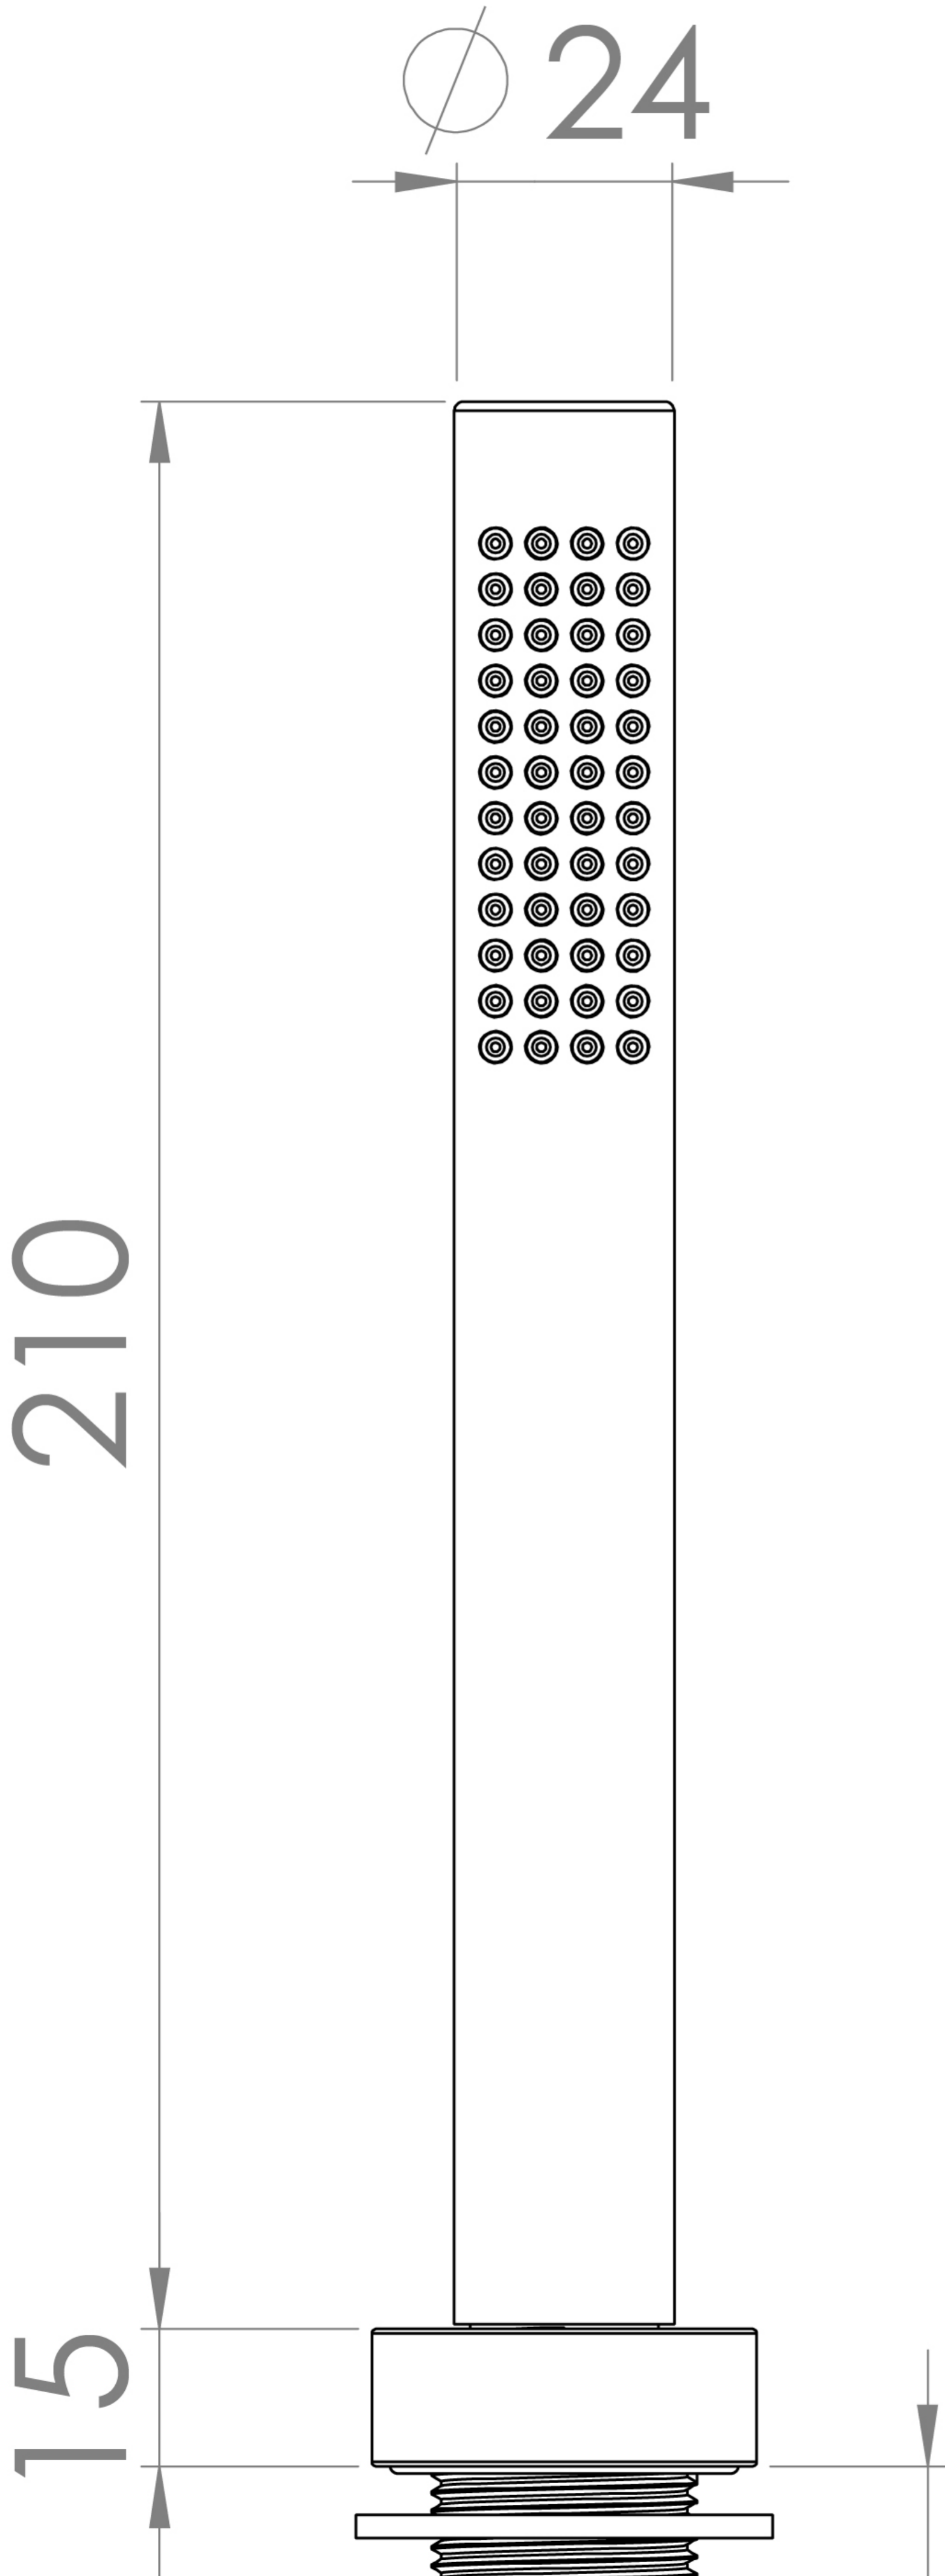

COS PULL OUT HANDSPRAY KIT - MATTE BLACK

PRODUCT INFORMATION

Finish:	Matte Black (Electroplated)
Height:	225mm
Depth:	24mm
Material:	Brass
Product Type:	Pull Out Handspray Kit
Width:	24mm
Weight	0.7kg
Material	Brass

Product Code: CO216.MB

DESCRIPTION

The COS collection was designed to create brassware that was both modern and classic to suit any style of bathroom.

The COS pull-out hand spray kit in matte black has a modern design that will be a lovely addition to your bath. It is designed to be installed on the side of the bath so that it keeps the hose concealed, creating a tidy look for your bath.