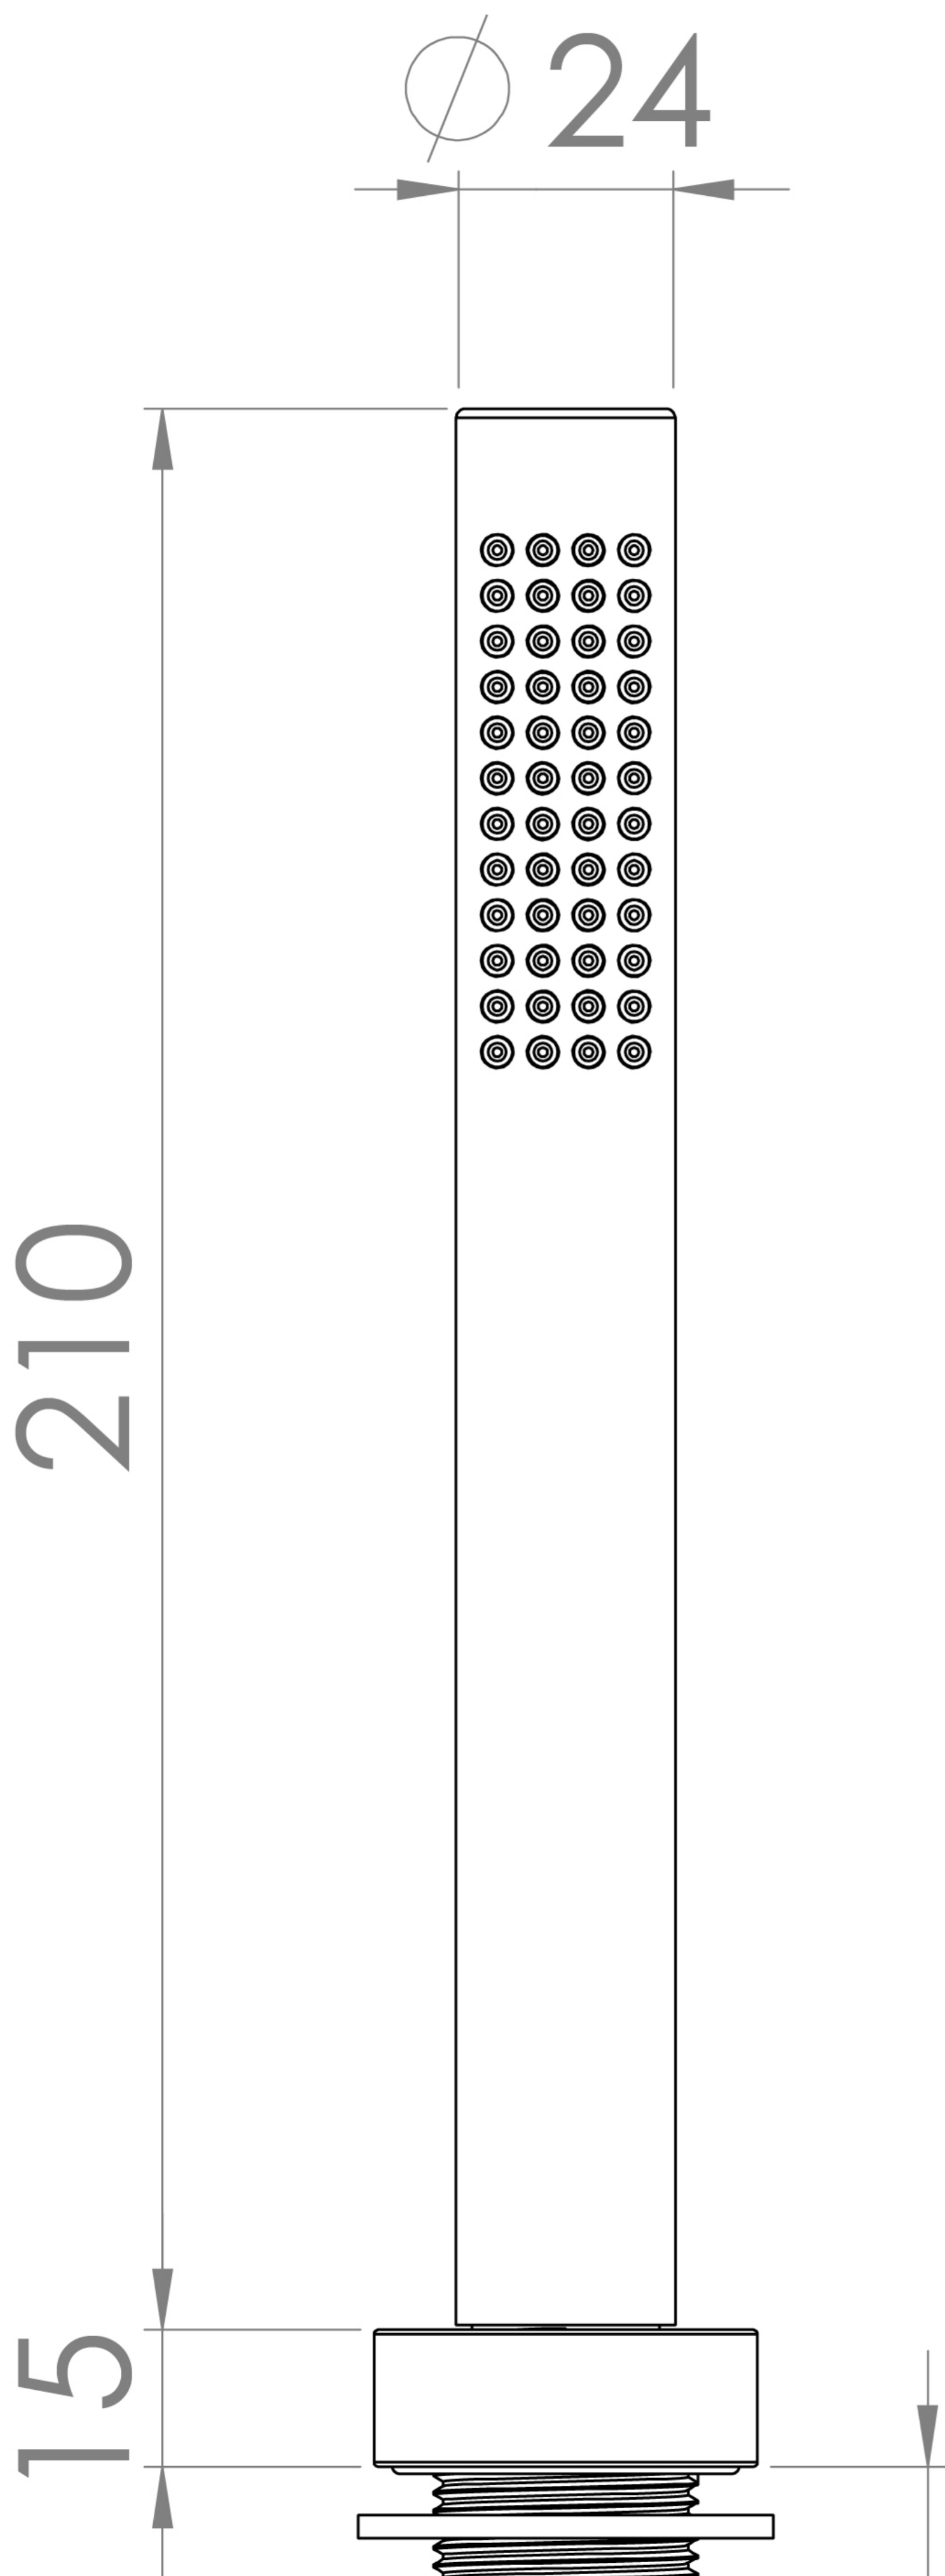

COS PULL OUT HANDSPRAY KIT - CHROME

Product Code: CO216

PRODUCT INFORMATION

Finish:	Chrome
Height:	225mm
Depth:	24mm
Material:	Brass
Product Type:	Pull Out Handspray Kit
Width:	24mm
Approvals:	WRAS Approved
Weight	0.7kg
Material	Brass

DESCRIPTION

The COS collection was designed to create brassware that was both modern and classic to suit any style of bathroom.

The COS pull-out hand spray kit in chrome has a modern design that will be a lovely addition to your bath. It is designed to be installed on the side of the bath so that it keeps the hose concealed, creating a tidy look for your bath.