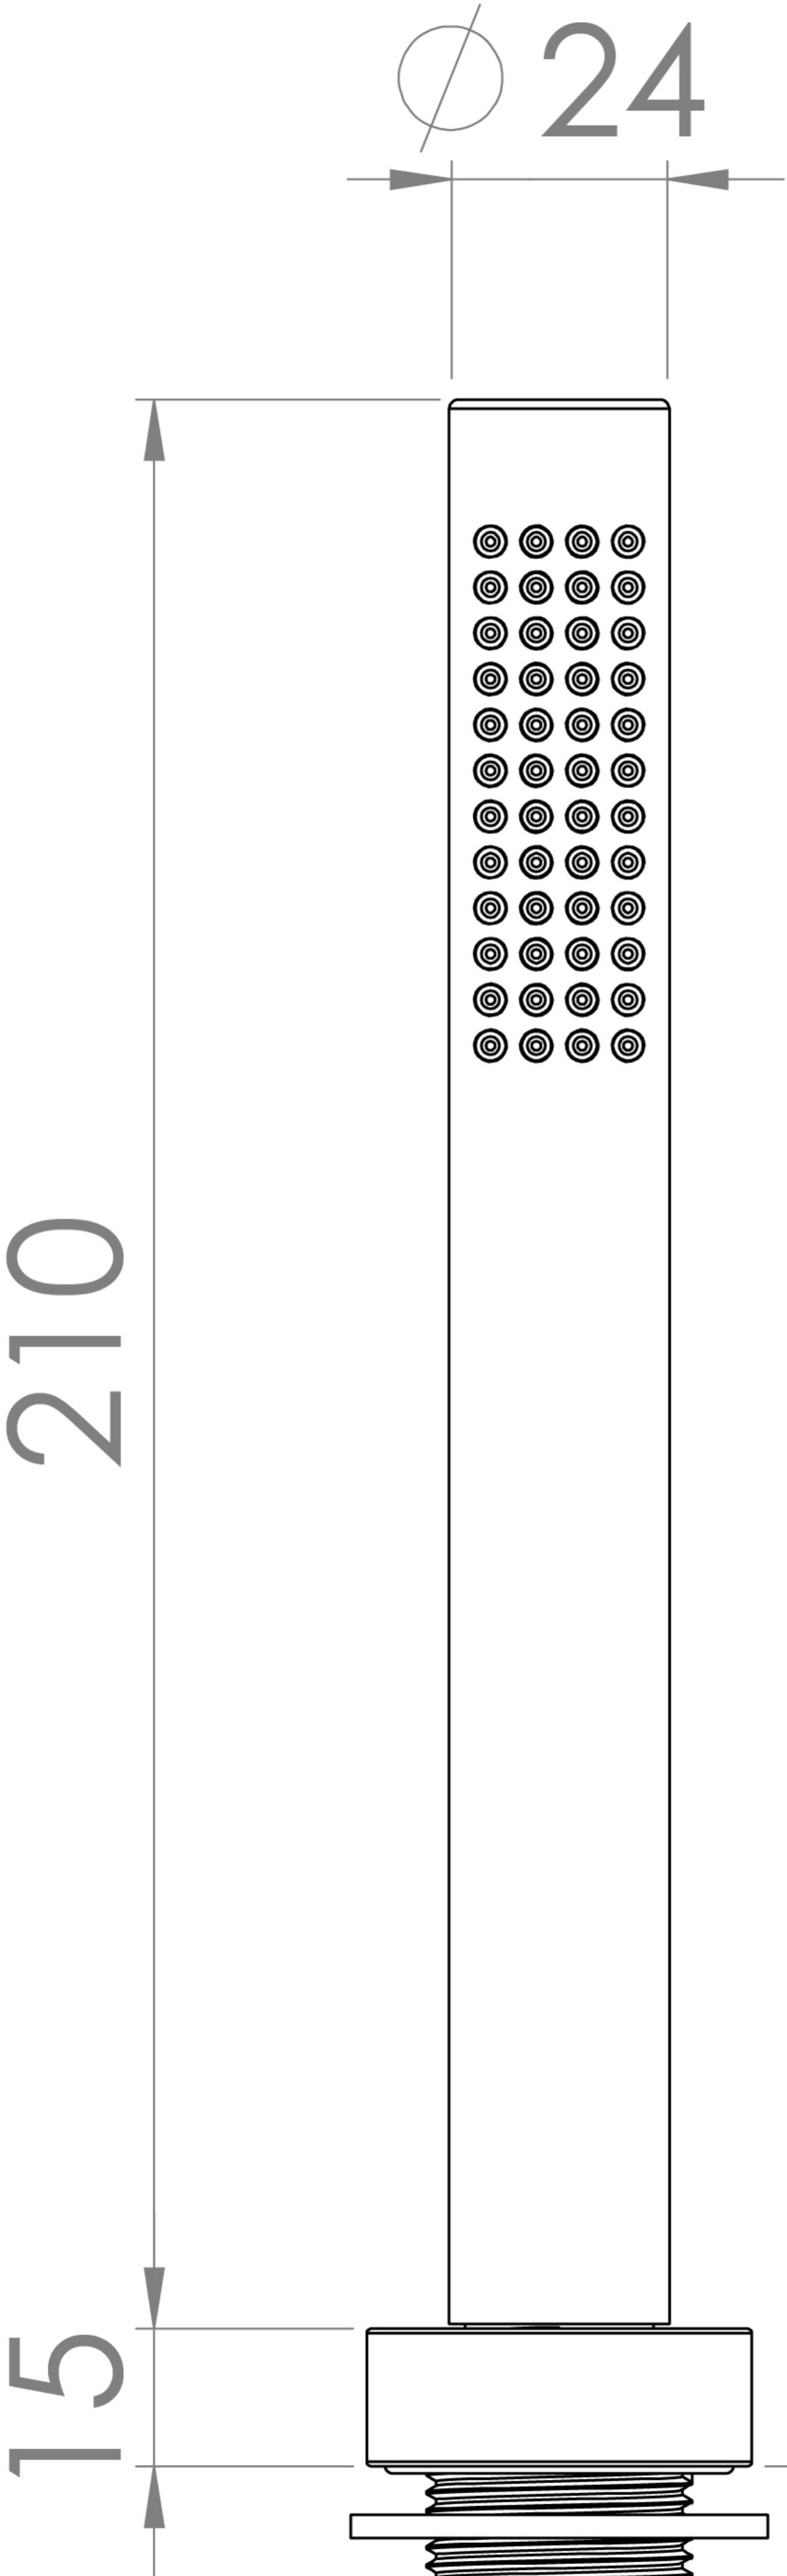

COS PULL OUT HANDSPRAY KIT - CHROME

Product Code: CO216

PRODUCT INFORMATION

Finish:	Chrome
Height:	225mm
Depth:	24mm
Material:	Brass
Product Type:	Pull Out Handspray Kit
Width:	24mm
Approvals:	WRAS Approved
Weight	0.7kg
Material	Brass

DESCRIPTION

The COS collection was designed to create brassware that was both modern and classic to suit any style of bathroom.

The COS pull-out hand spray kit in chrome has a modern design that will be a lovely addition to your bath. It is designed to be installed on the side of the bath so that it keeps the hose concealed, creating a tidy look for your bath.