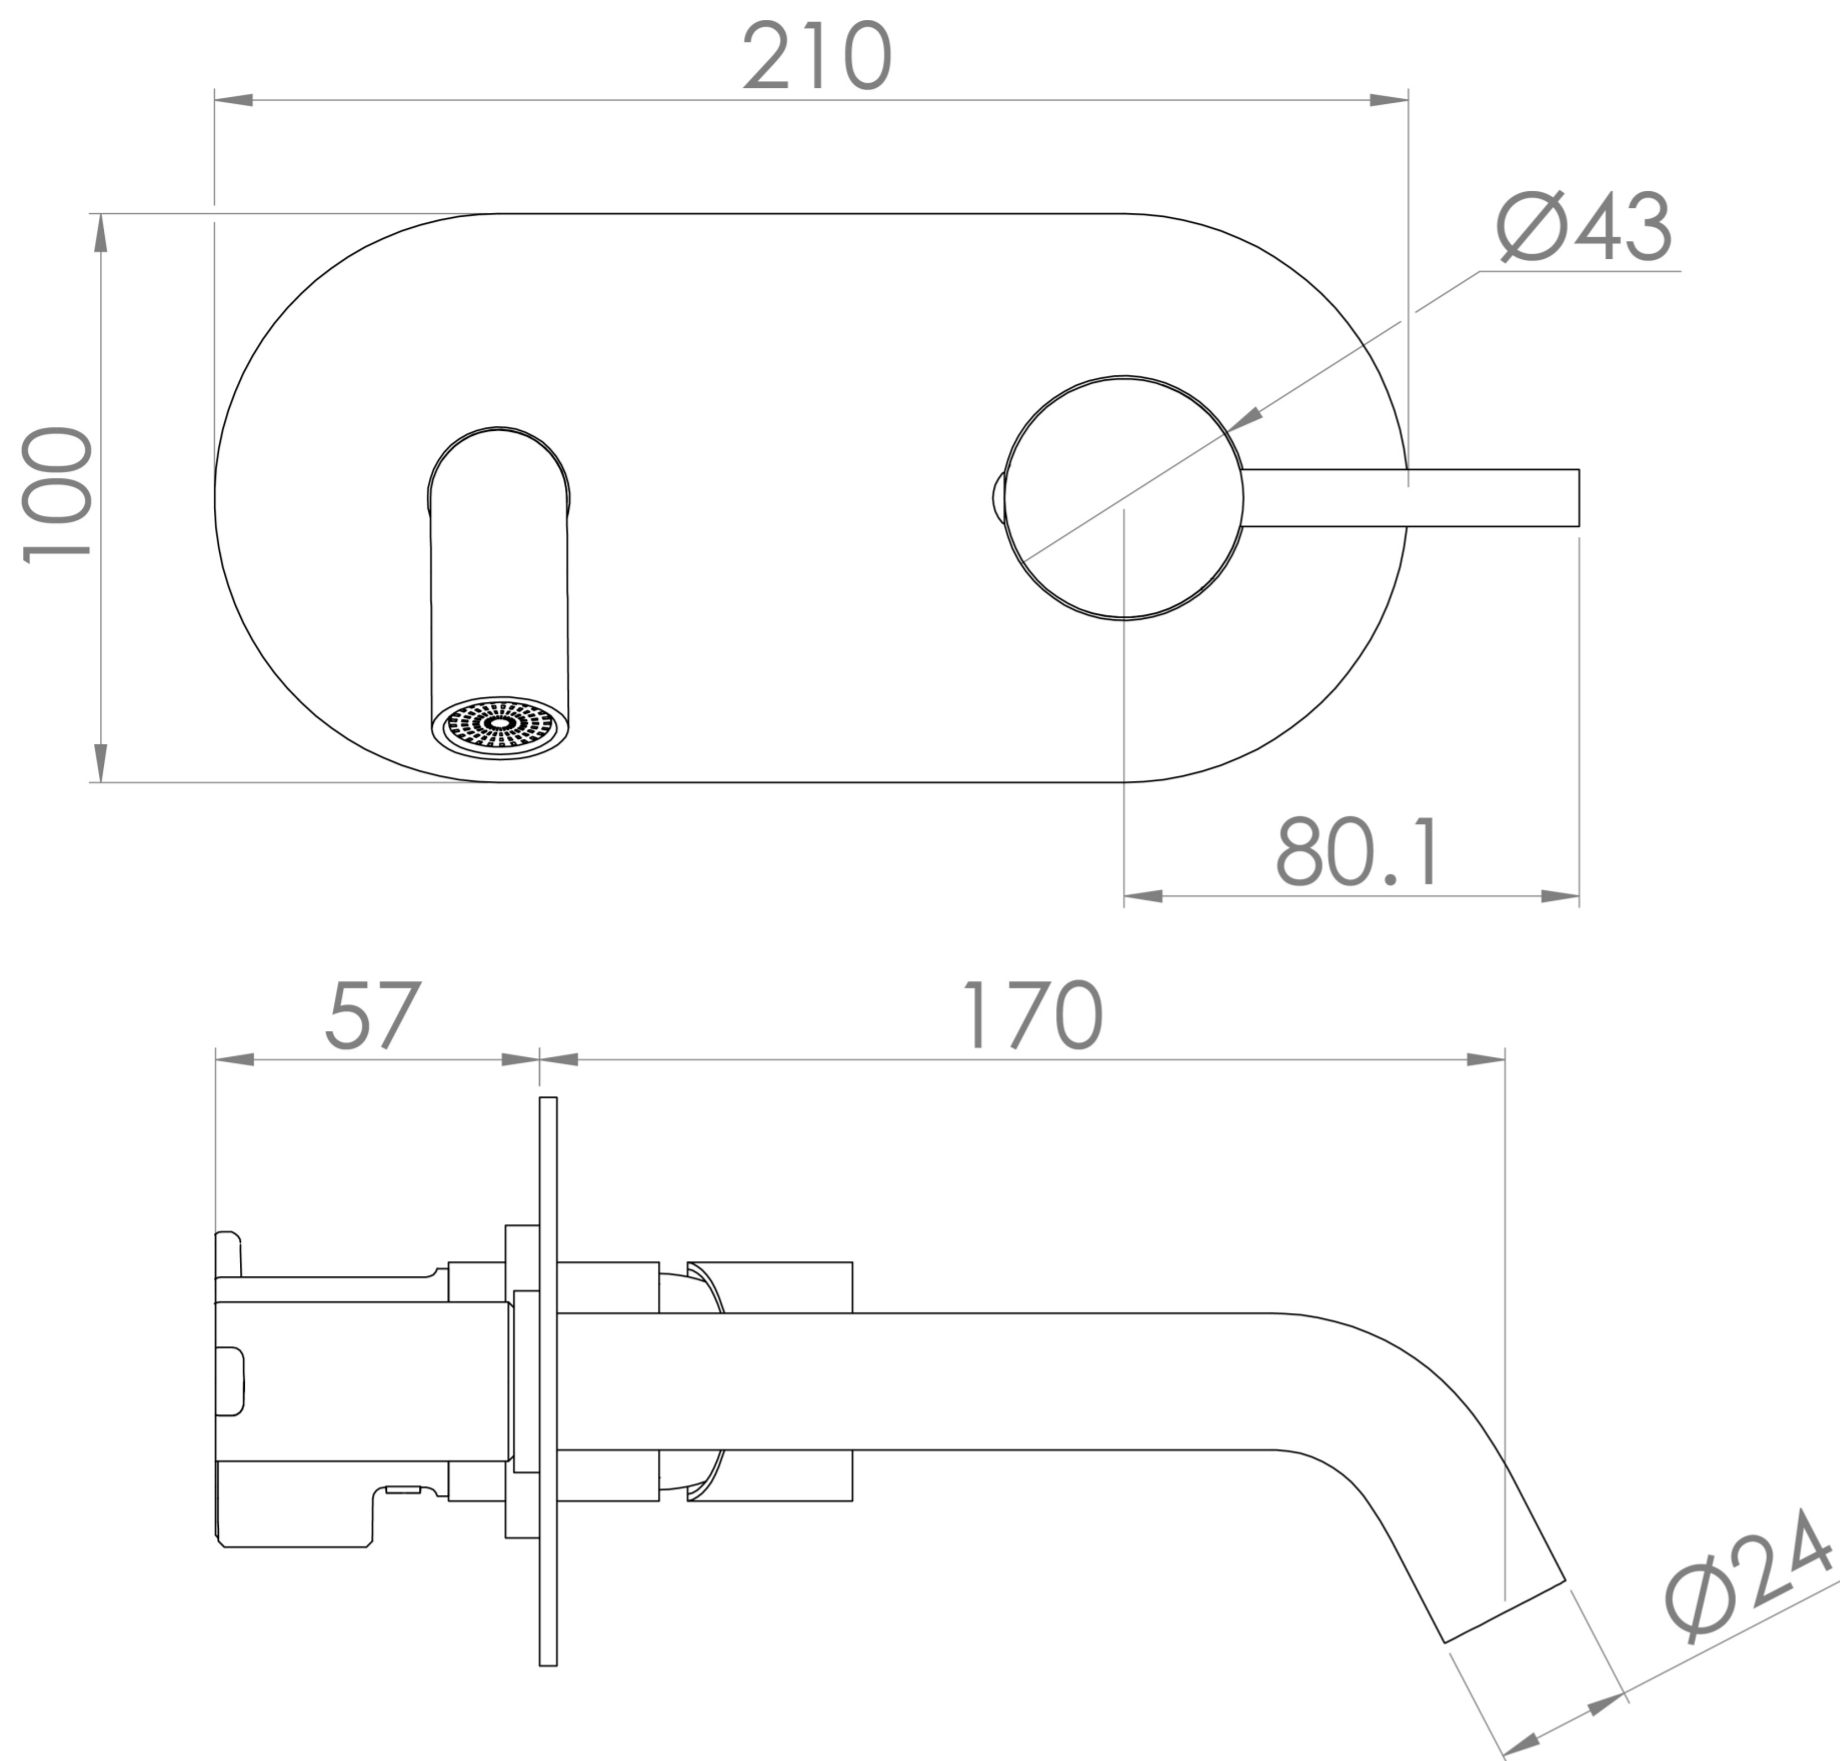

## PRODUCT INFORMATION

<b>Width:</b>	210mm
<b>Finish:</b>	Matte Black (Electroplated)
<b>Height:</b>	100mm
<b>Depth:</b>	227mm
<b>Material:</b>	Brass
<b>Product Type:</b>	Wall Mounted Basin Mixer Tap
<b>Approvals:</b>	WRAS Approved
<b>Weight</b>	1.69kg
<b>Compatible Aerator(s)</b>	Cache TJ
<b>Waste</b>	Not included, purchase separately
<b>Guarantee</b>	5 years
<b>Spout Projection (mm)</b>	170mm
<b>Other Features</b>	Pair with a 0 tap hole or countertop basin
<b>Material</b>	Brass
<b>Approvals/Standards</b>	WRAS

## DESCRIPTION

The COS collection was designed to create brassware that was both modern and classic to suit any style of bathroom.

This COS wall mounted basin mixer in matte black is a great option and will perfectly match any of our ceramic and furniture ranges. Pair it with any of our no tap hole washbasins or our SIENNA countertop basins.

## TECHNICAL DRAWING