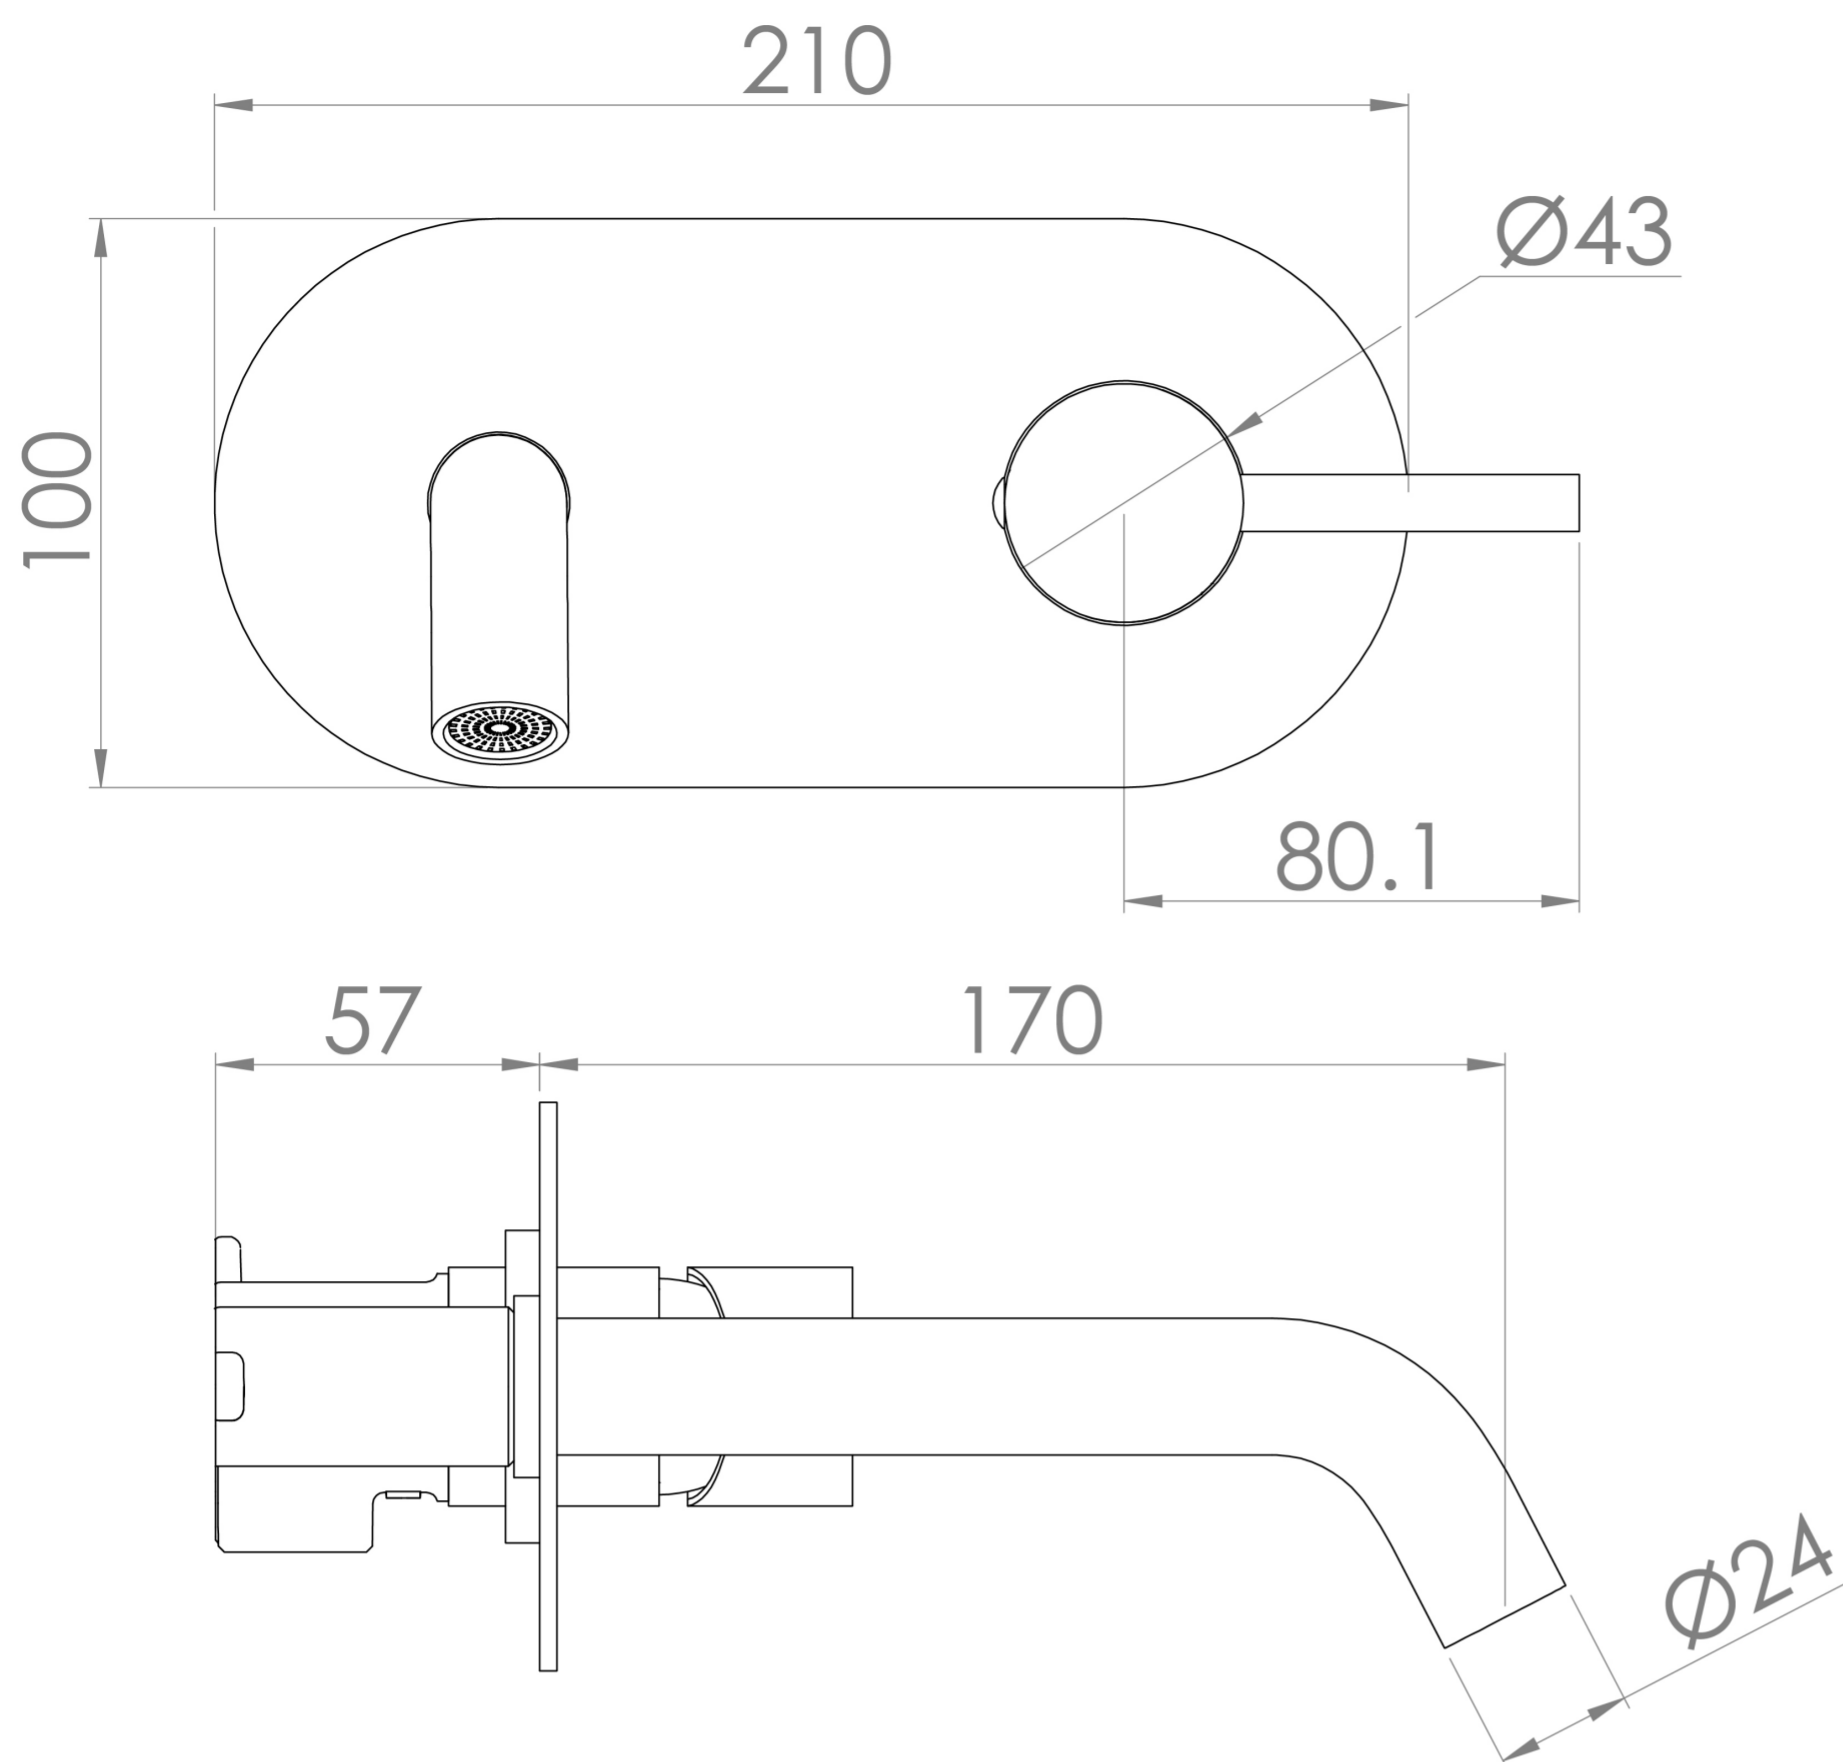

COS WALL MOUNTED BASIN MIXER - MATTE BLACK

Product Code: CO205.MB

PRODUCT INFORMATION

Width:	210mm
Finish:	Matte Black (Electroplated)
Height:	100mm
Depth:	227mm
Material:	Brass
Product Type:	Wall Mounted Basin Mixer Tap
Approvals:	WRAS Approved
Weight	1.69kg
Compatible Aerator(s)	Cache TJ
Waste	Not included, purchase separately
Guarantee	5 years
Spout Projection (mm)	170mm
Other Features	Pair with a 0 tap hole or countertop basin
Material	Brass
Approvals/Standards	WRAS

DESCRIPTION

The COS collection was designed to create brassware that was both modern and classic to suit any style of bathroom.

This COS wall mounted basin mixer in matte black is a great option and will perfectly match any of our ceramic and furniture ranges. Pair it with any of our no tap hole washbasins or our SIENNA countertop basins.

Waste to be purchased separately.

TECHNICAL DRAWING

FLOW RATE

- 0.2 Bar - Flowrate: 3 l/min
- 0.3 Bar - Flowrate: 3.6 l/min
- 0.4 Bar - Flowrate: 4.2 l/min
- 0.5 Bar - Flowrate: 4.6 l/min
- 1 Bar - Flowrate: 6.4 l/min
- 2 Bar - Flowrate: 9.1 l/min
- 3 Bar - Flowrate: 11.2 l/min
- 4 Bar - Flowrate: 13.1 l/min
- 5 Bar - Flowrate: 14.7 l/min