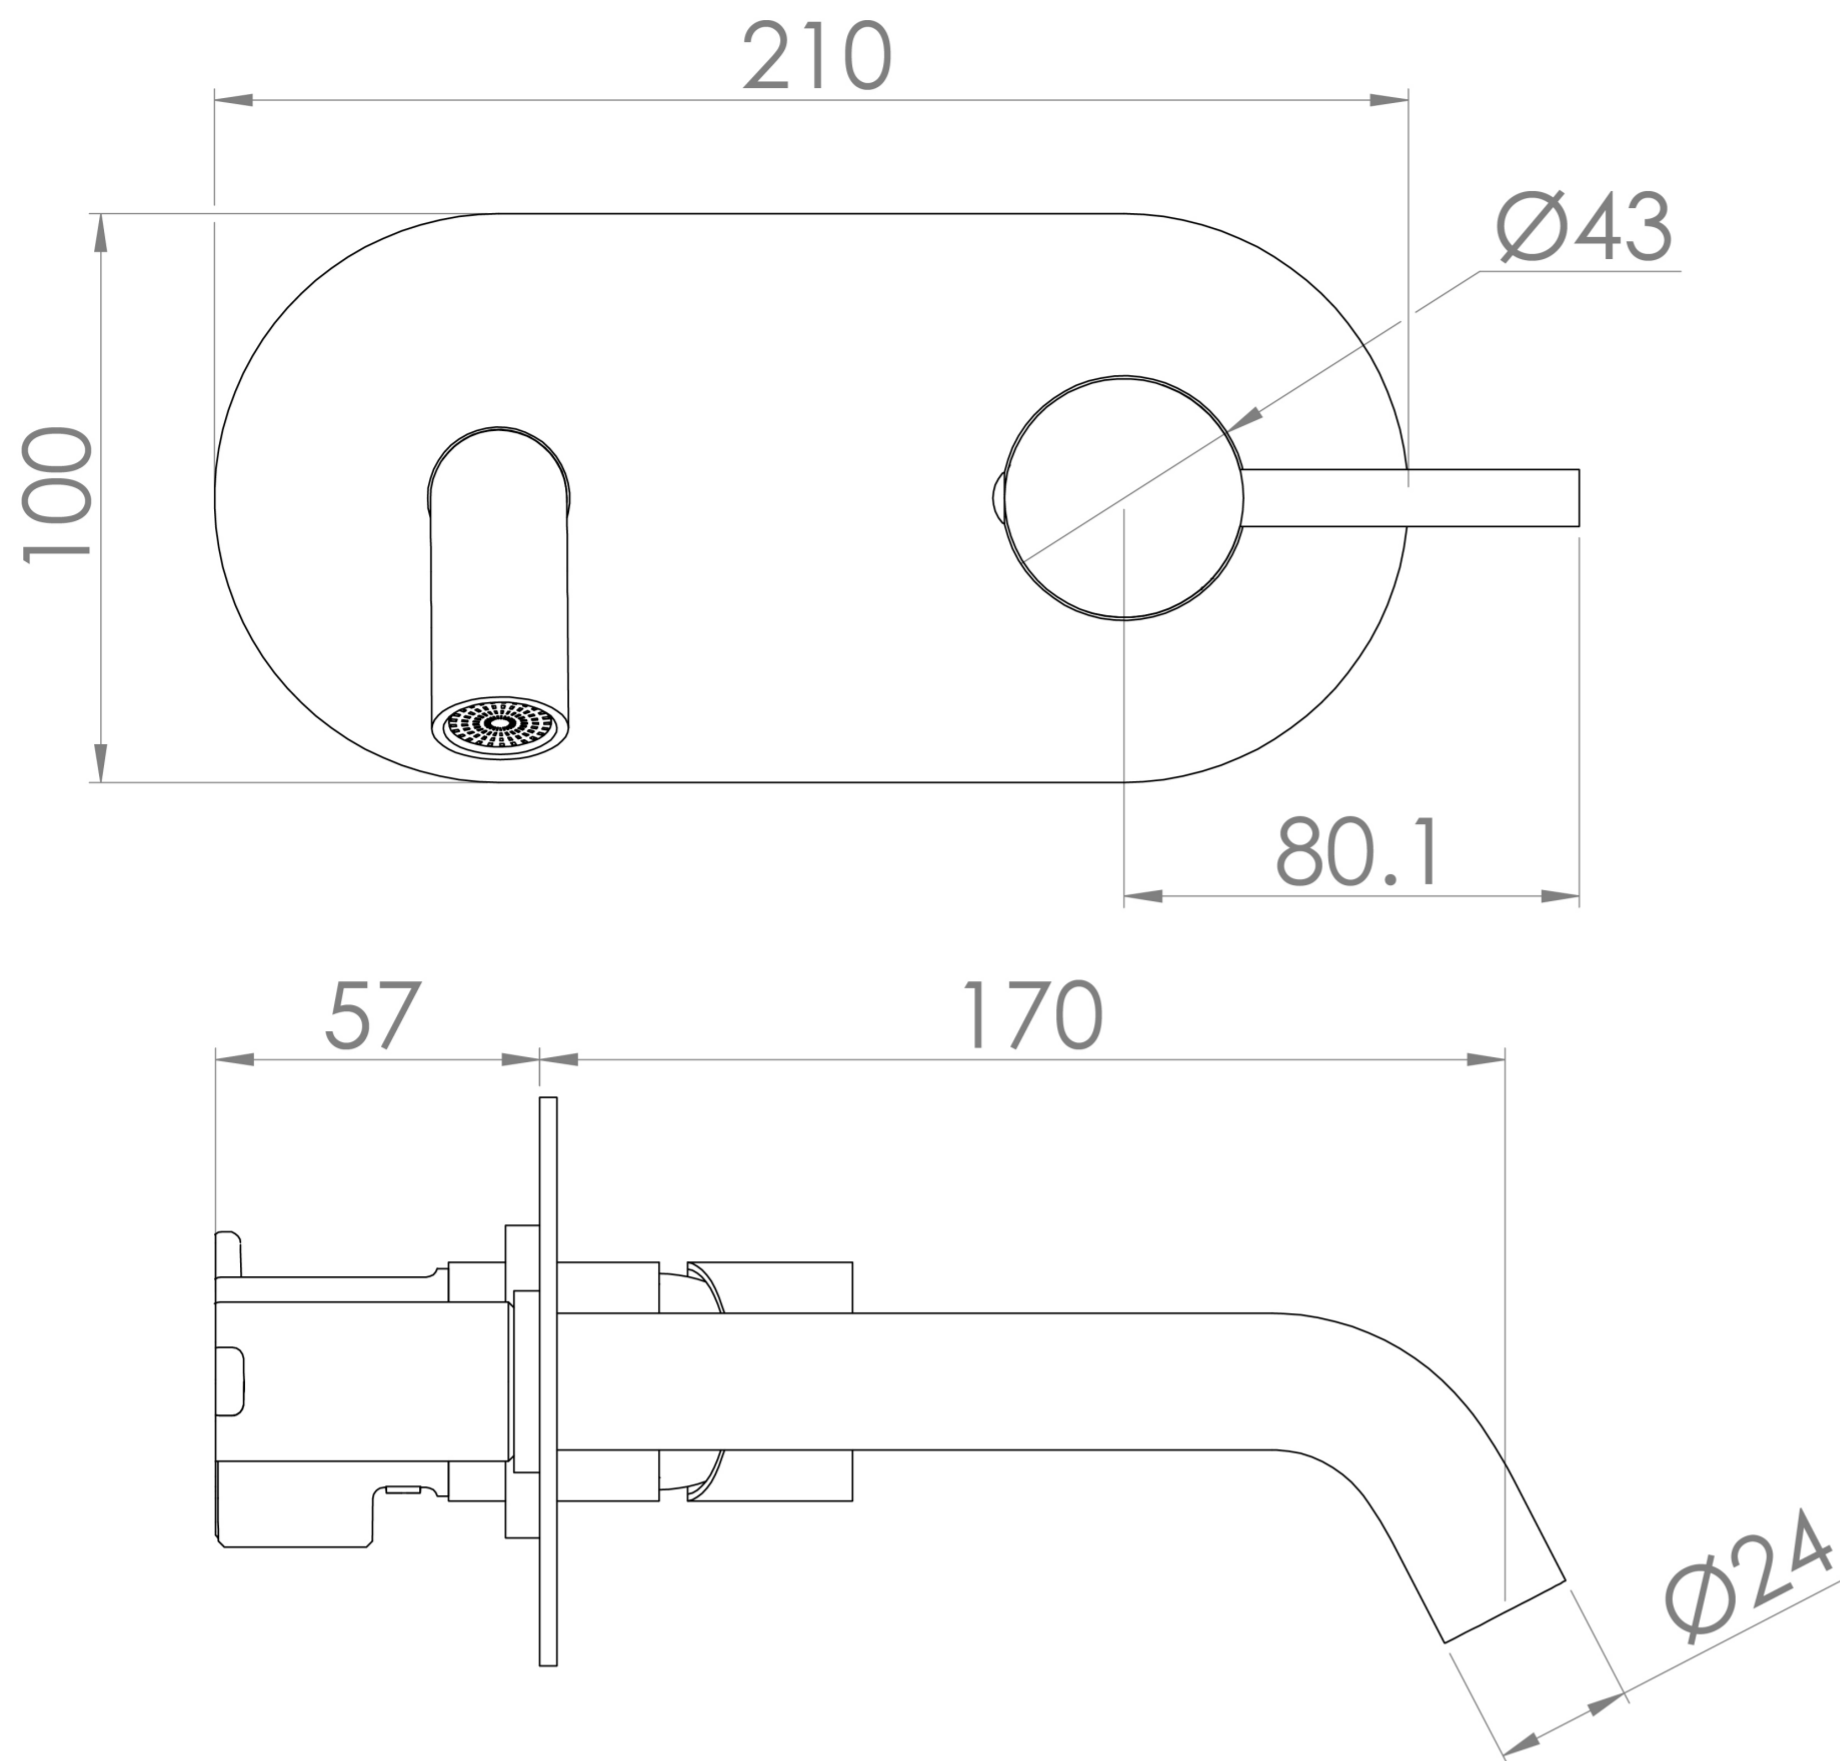

COS WALL MOUNTED BASIN MIXER - MATTE BLACK

Product Code: CO205.MB

PRODUCT INFORMATION

Width:	210mm
Finish:	Matte Black (Electroplated)
Height:	100mm
Depth:	227mm
Material:	Brass
Product Type:	Wall Mounted Basin Mixer Tap
Approvals:	WRAS Approved
Weight	1.69kg
Compatible Aerator(s)	Cache TJ
Waste	Not included, purchase separately
Guarantee	5 years
Spout Projection (mm)	170mm
Other Features	Pair with a 0 tap hole or countertop basin
Material	Brass
Approvals/Standards	WRAS

DESCRIPTION

The COS collection was designed to create brassware that was both modern and classic to suit any style of bathroom.

This COS wall mounted basin mixer in matte black is a great option and will perfectly match any of our ceramic and furniture ranges. Pair it with any of our no tap hole washbasins or our SIENNA countertop basins.

Waste to be purchased separately.

TECHNICAL DRAWING

FLOW RATE

- 0.2 Bar - Flowrate: 3 l/min
- 0.3 Bar - Flowrate: 3.6 l/min
- 0.4 Bar - Flowrate: 4.2 l/min
- 0.5 Bar - Flowrate: 4.6 l/min
- 1 Bar - Flowrate: 6.4 l/min
- 2 Bar - Flowrate: 9.1 l/min
- 3 Bar - Flowrate: 11.2 l/min
- 4 Bar - Flowrate: 13.1 l/min
- 5 Bar - Flowrate: 14.7 l/min