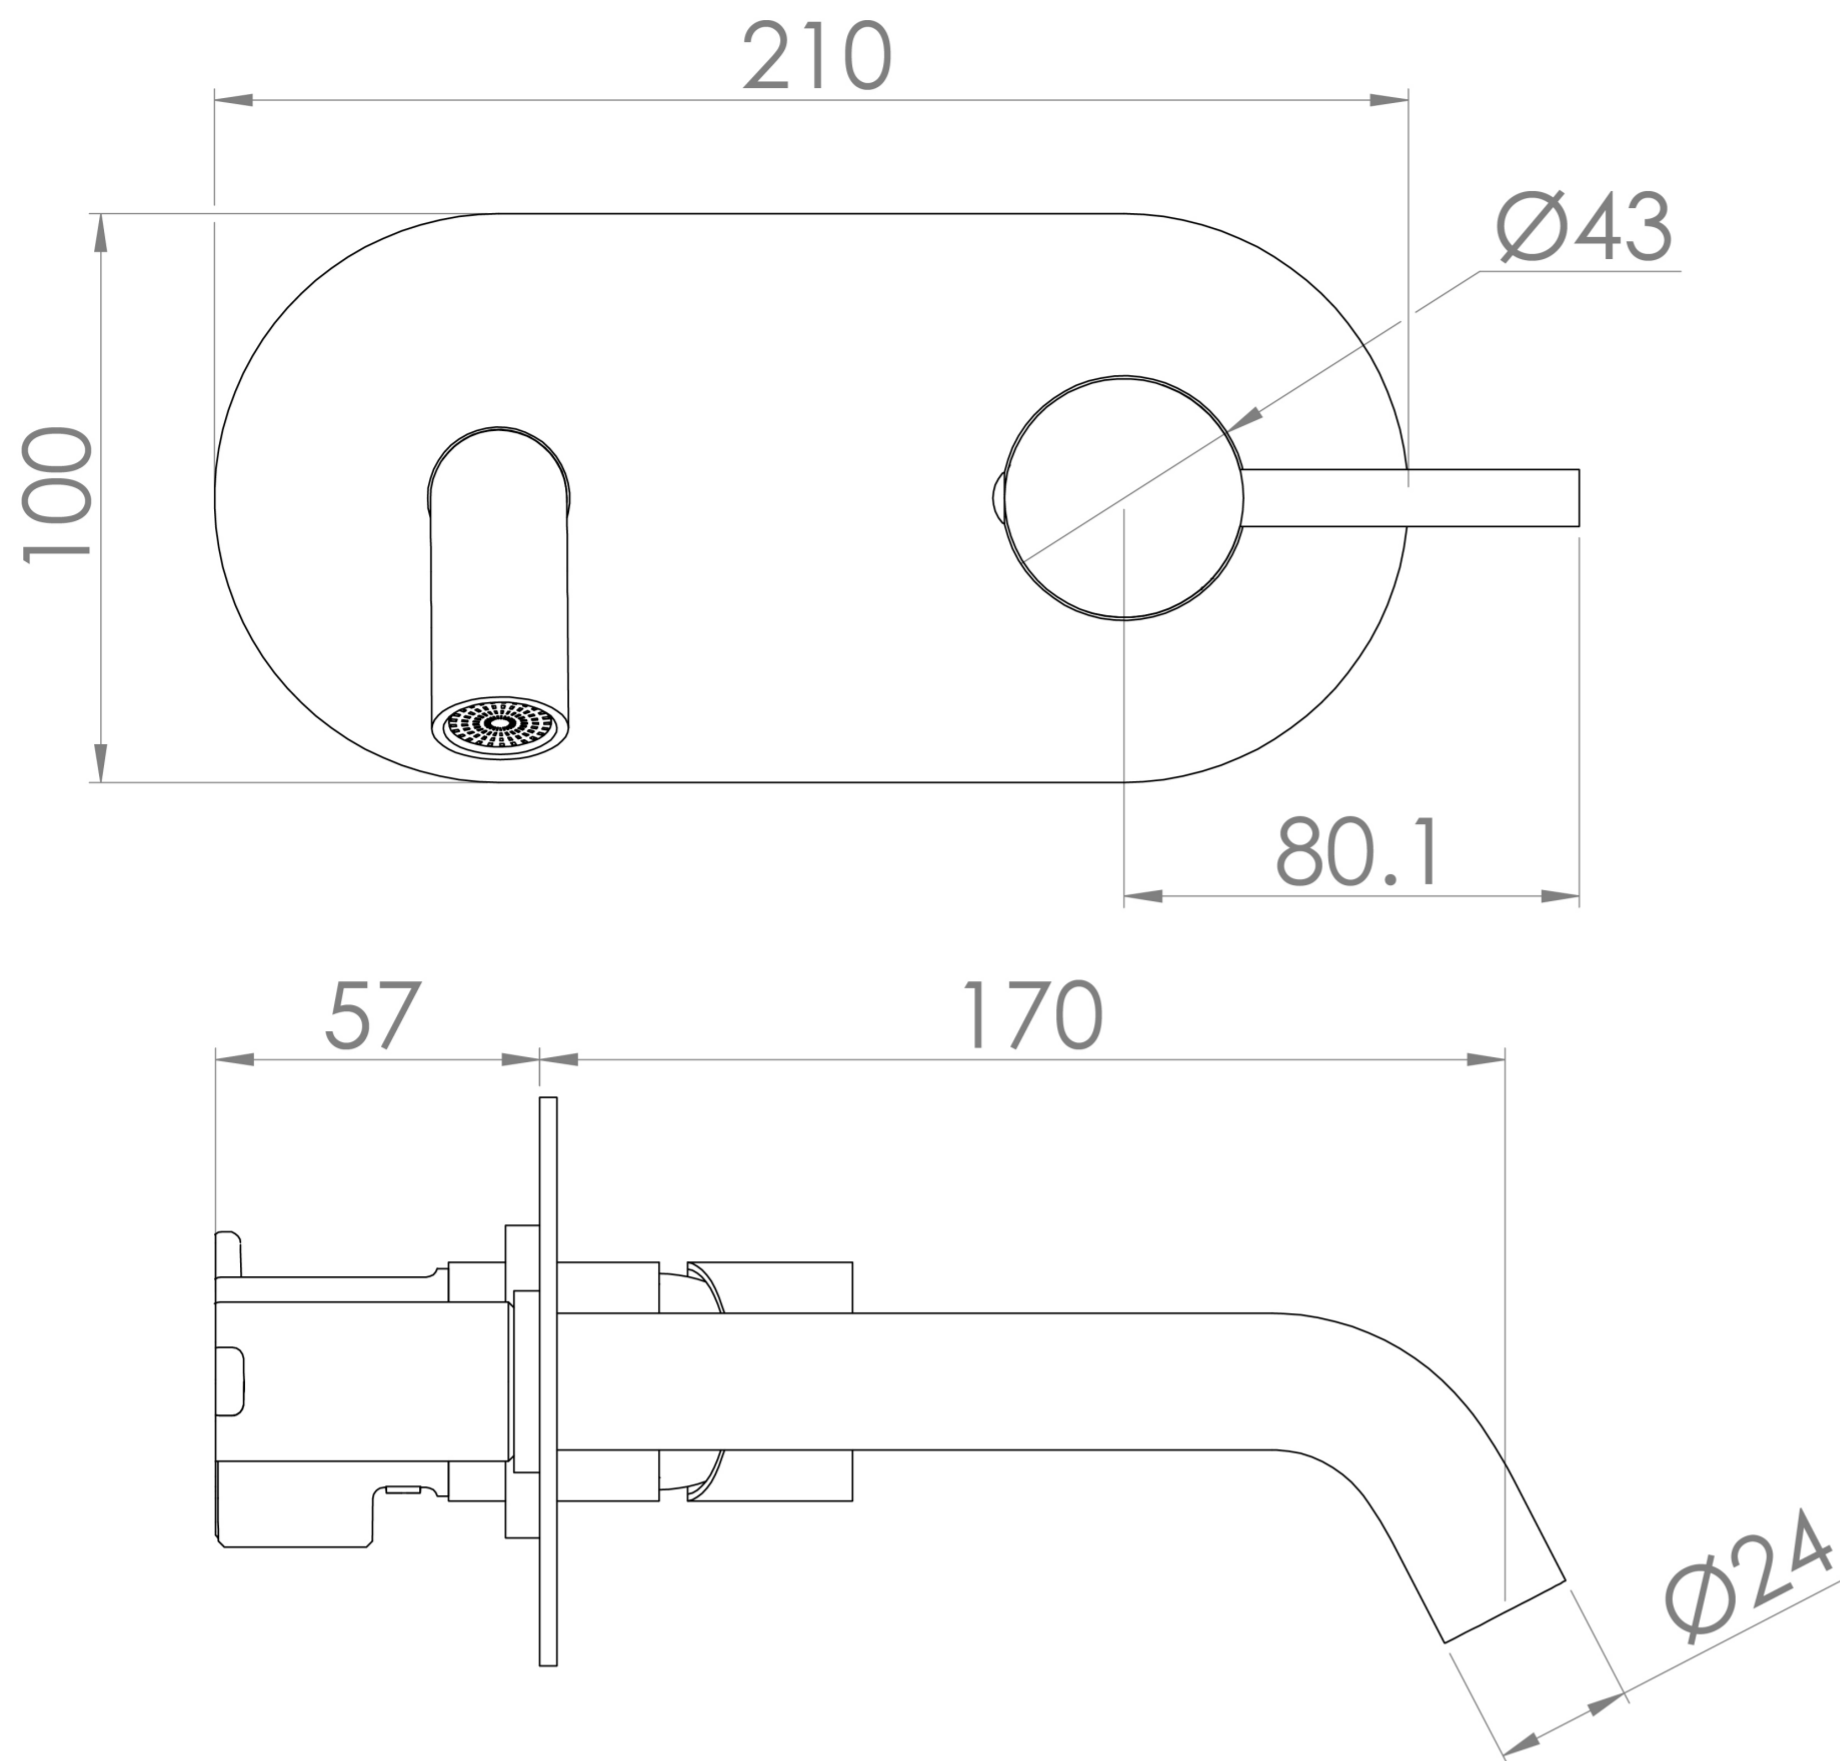

COS WALL MOUNTED BASIN MIXER - CHROME

Product Code: CO205

PRODUCT INFORMATION

Width:	210mm
Finish:	Chrome
Height:	100mm
Depth:	227mm
Material:	Brass
Product Type:	Wall Mounted Basin Mixer Tap
Approvals:	WRAS Approved
Weight	1.69kg
Compatible Aerator(s)	Cache TJ
Waste	Not included, purchase separately
Guarantee	5 years
Spout Projection (mm)	170mm
Other Features	Pair with a 0 tap hole or countertop basin
Material	Brass
Approvals/Standards	WRAS

DESCRIPTION

The COS collection was designed to create brassware that was both modern and classic to suit any style of bathroom.

This COS wall mounted basin mixer in chrome is a great option and will perfectly match any of our ceramic and furniture ranges. Pair it with any of our no tap hole washbasins or our SIENNA countertop basins.

For a shorter spout option (95mm) - use: SP.COS.046

Waste to be purchased separately.

TECHNICAL DRAWING

FLOW RATE

- 0.2 Bar - Flowrate: 3 l/min
- 0.3 Bar - Flowrate: 3.6 l/min
- 0.4 Bar - Flowrate: 4.2 l/min
- 0.5 Bar - Flowrate: 4.6 l/min
- 1 Bar - Flowrate: 6.4 l/min
- 2 Bar - Flowrate: 9.1 l/min
- 3 Bar - Flowrate: 11.2 l/min
- 4 Bar - Flowrate: 13.1 l/min
- 5 Bar - Flowrate: 14.7 l/min