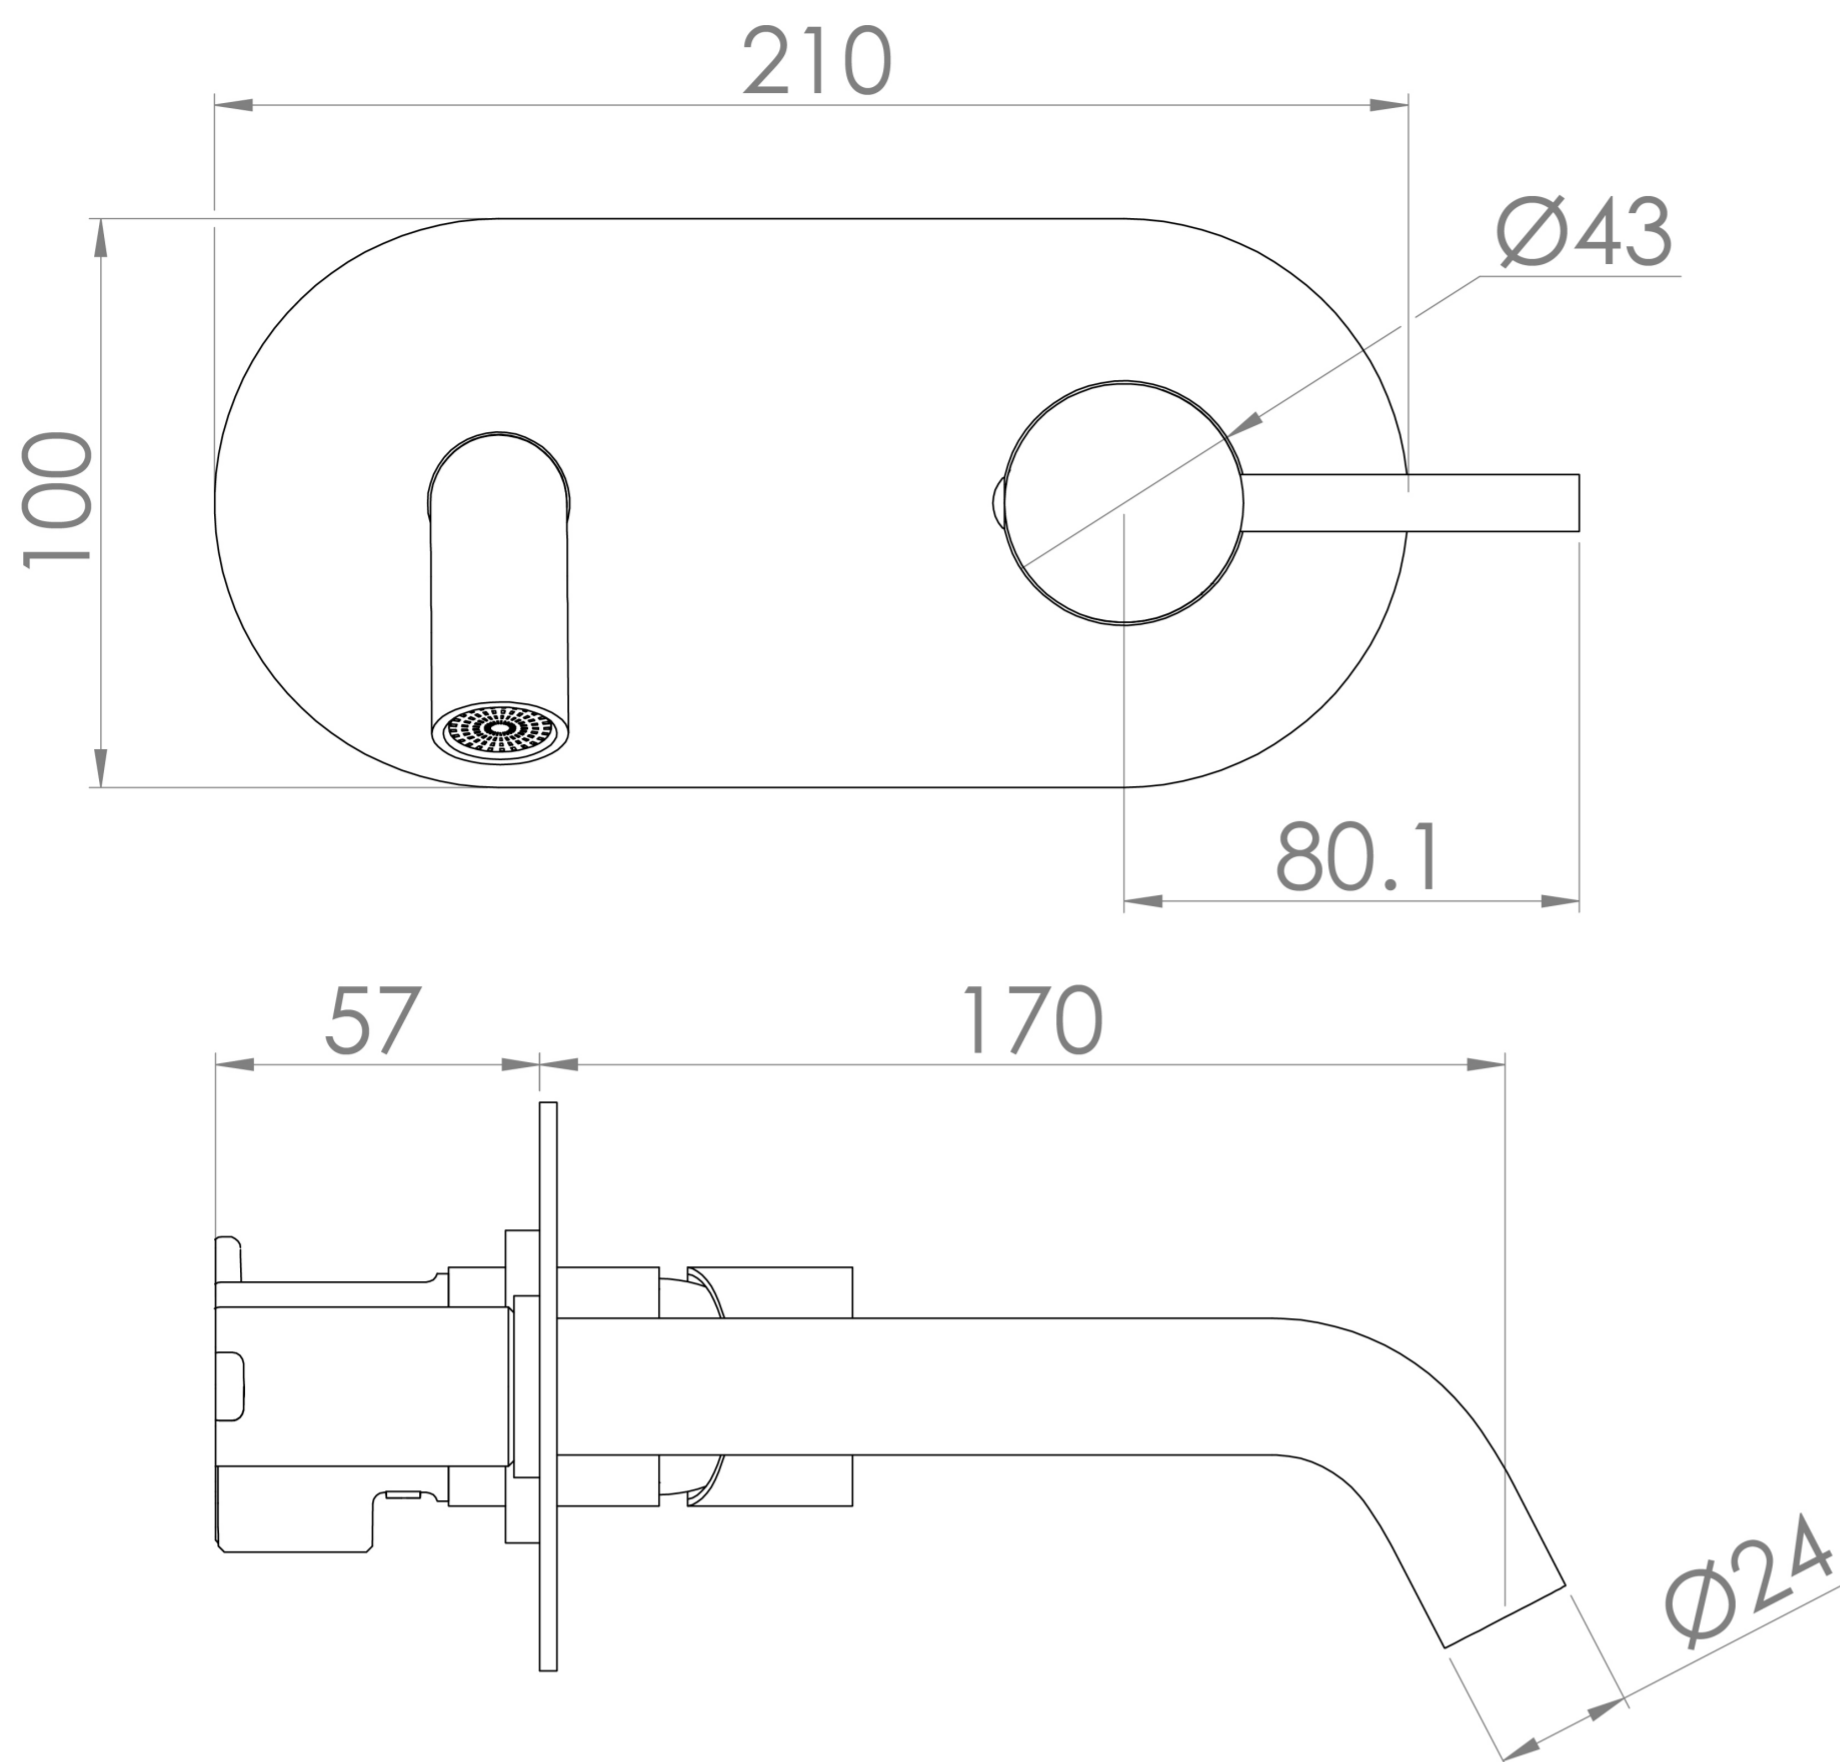

COS WALL MOUNTED BASIN MIXER - CHROME

Product Code: CO205

PRODUCT INFORMATION

Width:	210mm
Finish:	Chrome
Height:	100mm
Depth:	227mm
Material:	Brass
Product Type:	Wall Mounted Basin Mixer Tap
Approvals:	WRAS Approved
Weight	1.69kg
Compatible Aerator(s)	Cache TJ
Waste	Not included, purchase separately
Guarantee	5 years
Spout Projection (mm)	170mm
Other Features	Pair with a 0 tap hole or countertop basin
Material	Brass
Approvals/Standards	WRAS

DESCRIPTION

The COS collection was designed to create brassware that was both modern and classic to suit any style of bathroom.

This COS wall mounted basin mixer in chrome is a great option and will perfectly match any of our ceramic and furniture ranges. Pair it with any of our no tap hole washbasins or our SIENNA countertop basins.

For a shorter spout option (95mm) - use: SP.COS.046

Waste to be purchased separately.

TECHNICAL DRAWING

FLOW RATE

- 0.2 Bar - Flowrate: 3 l/min
- 0.3 Bar - Flowrate: 3.6 l/min
- 0.4 Bar - Flowrate: 4.2 l/min
- 0.5 Bar - Flowrate: 4.6 l/min
- 1 Bar - Flowrate: 6.4 l/min
- 2 Bar - Flowrate: 9.1 l/min
- 3 Bar - Flowrate: 11.2 l/min
- 4 Bar - Flowrate: 13.1 l/min
- 5 Bar - Flowrate: 14.7 l/min