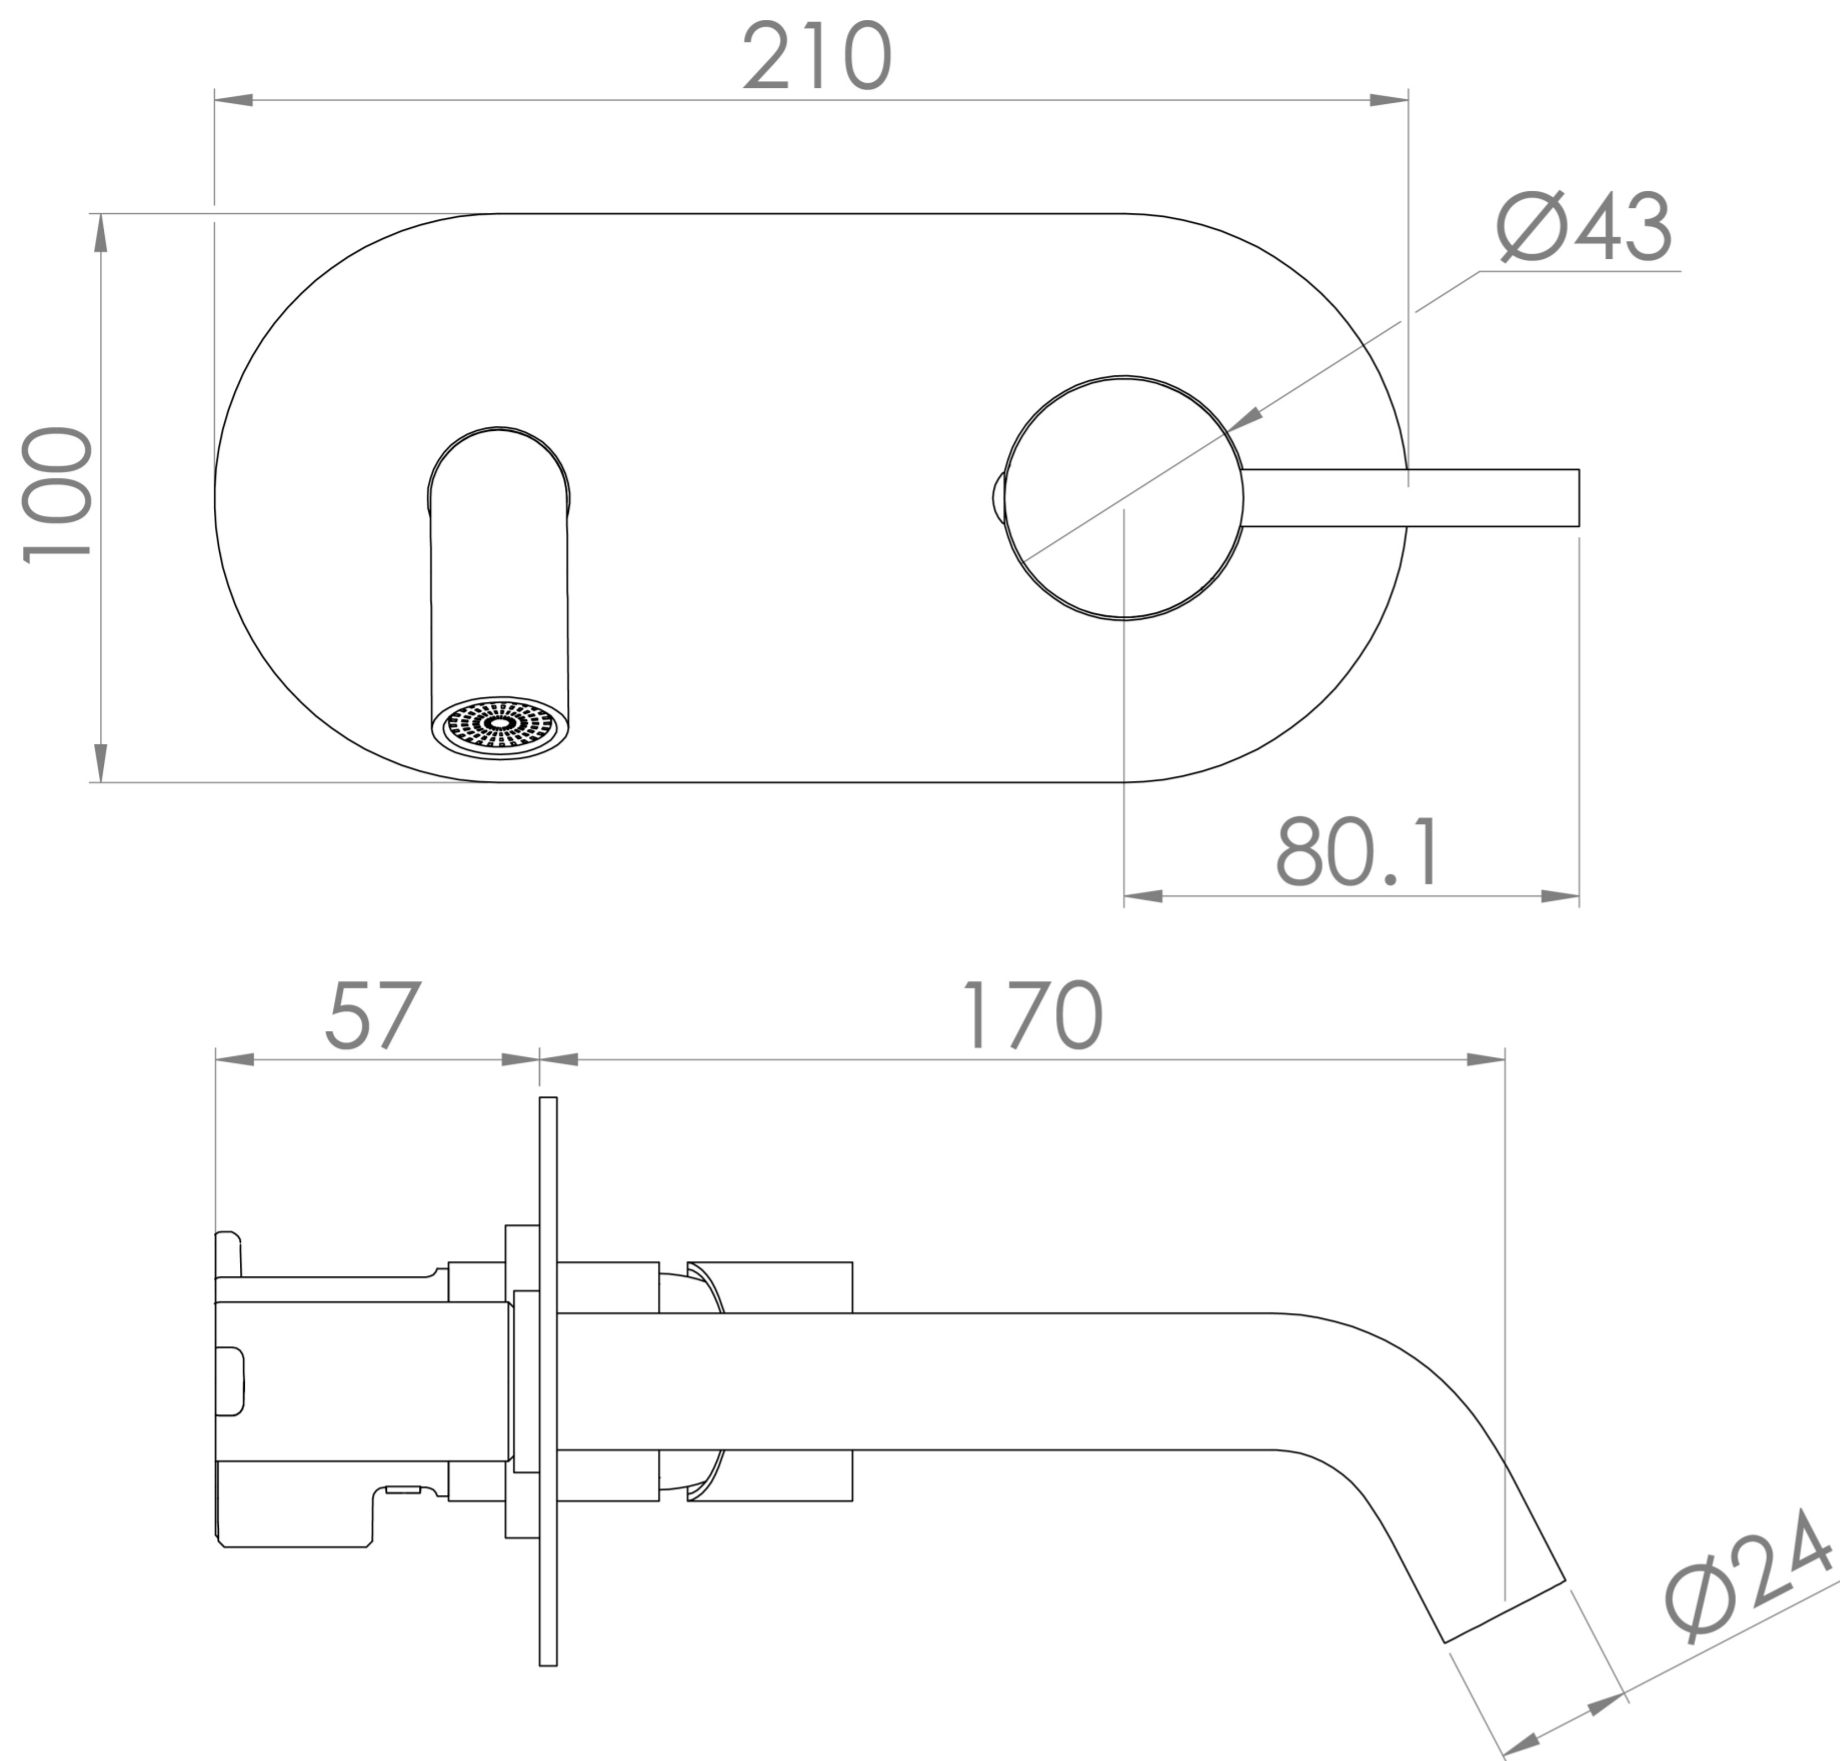

### PRODUCT INFORMATION

<b>Width:</b>	210mm
<b>Finish:</b>	Chrome
<b>Height:</b>	100mm
<b>Depth:</b>	227mm
<b>Material:</b>	Brass
<b>Product Type:</b>	Wall Mounted Basin Mixer Tap
<b>Approvals:</b>	WRAS Approved
<b>Weight</b>	1.69kg
<b>Compatible Aerator(s)</b>	Cache TJ
<b>Waste</b>	Not included, purchase separately
<b>Guarantee</b>	5 years
<b>Spout Projection (mm)</b>	170mm
<b>Other Features</b>	Pair with a 0 tap hole or countertop basin
<b>Material</b>	Brass
<b>Approvals/Standards</b>	WRAS

### DESCRIPTION

The COS collection was designed to create brassware that was both modern and classic to suit any style of bathroom.

This COS wall mounted basin mixer in chrome is a great option and will perfectly match any of our ceramic and furniture ranges. Pair it with any of our no tap hole washbasins or our SIENNA countertop basins.

For a shorter spout option (95mm) - use: SP.COS.046

Waste to be purchased separately.

## TECHNICAL DRAWING