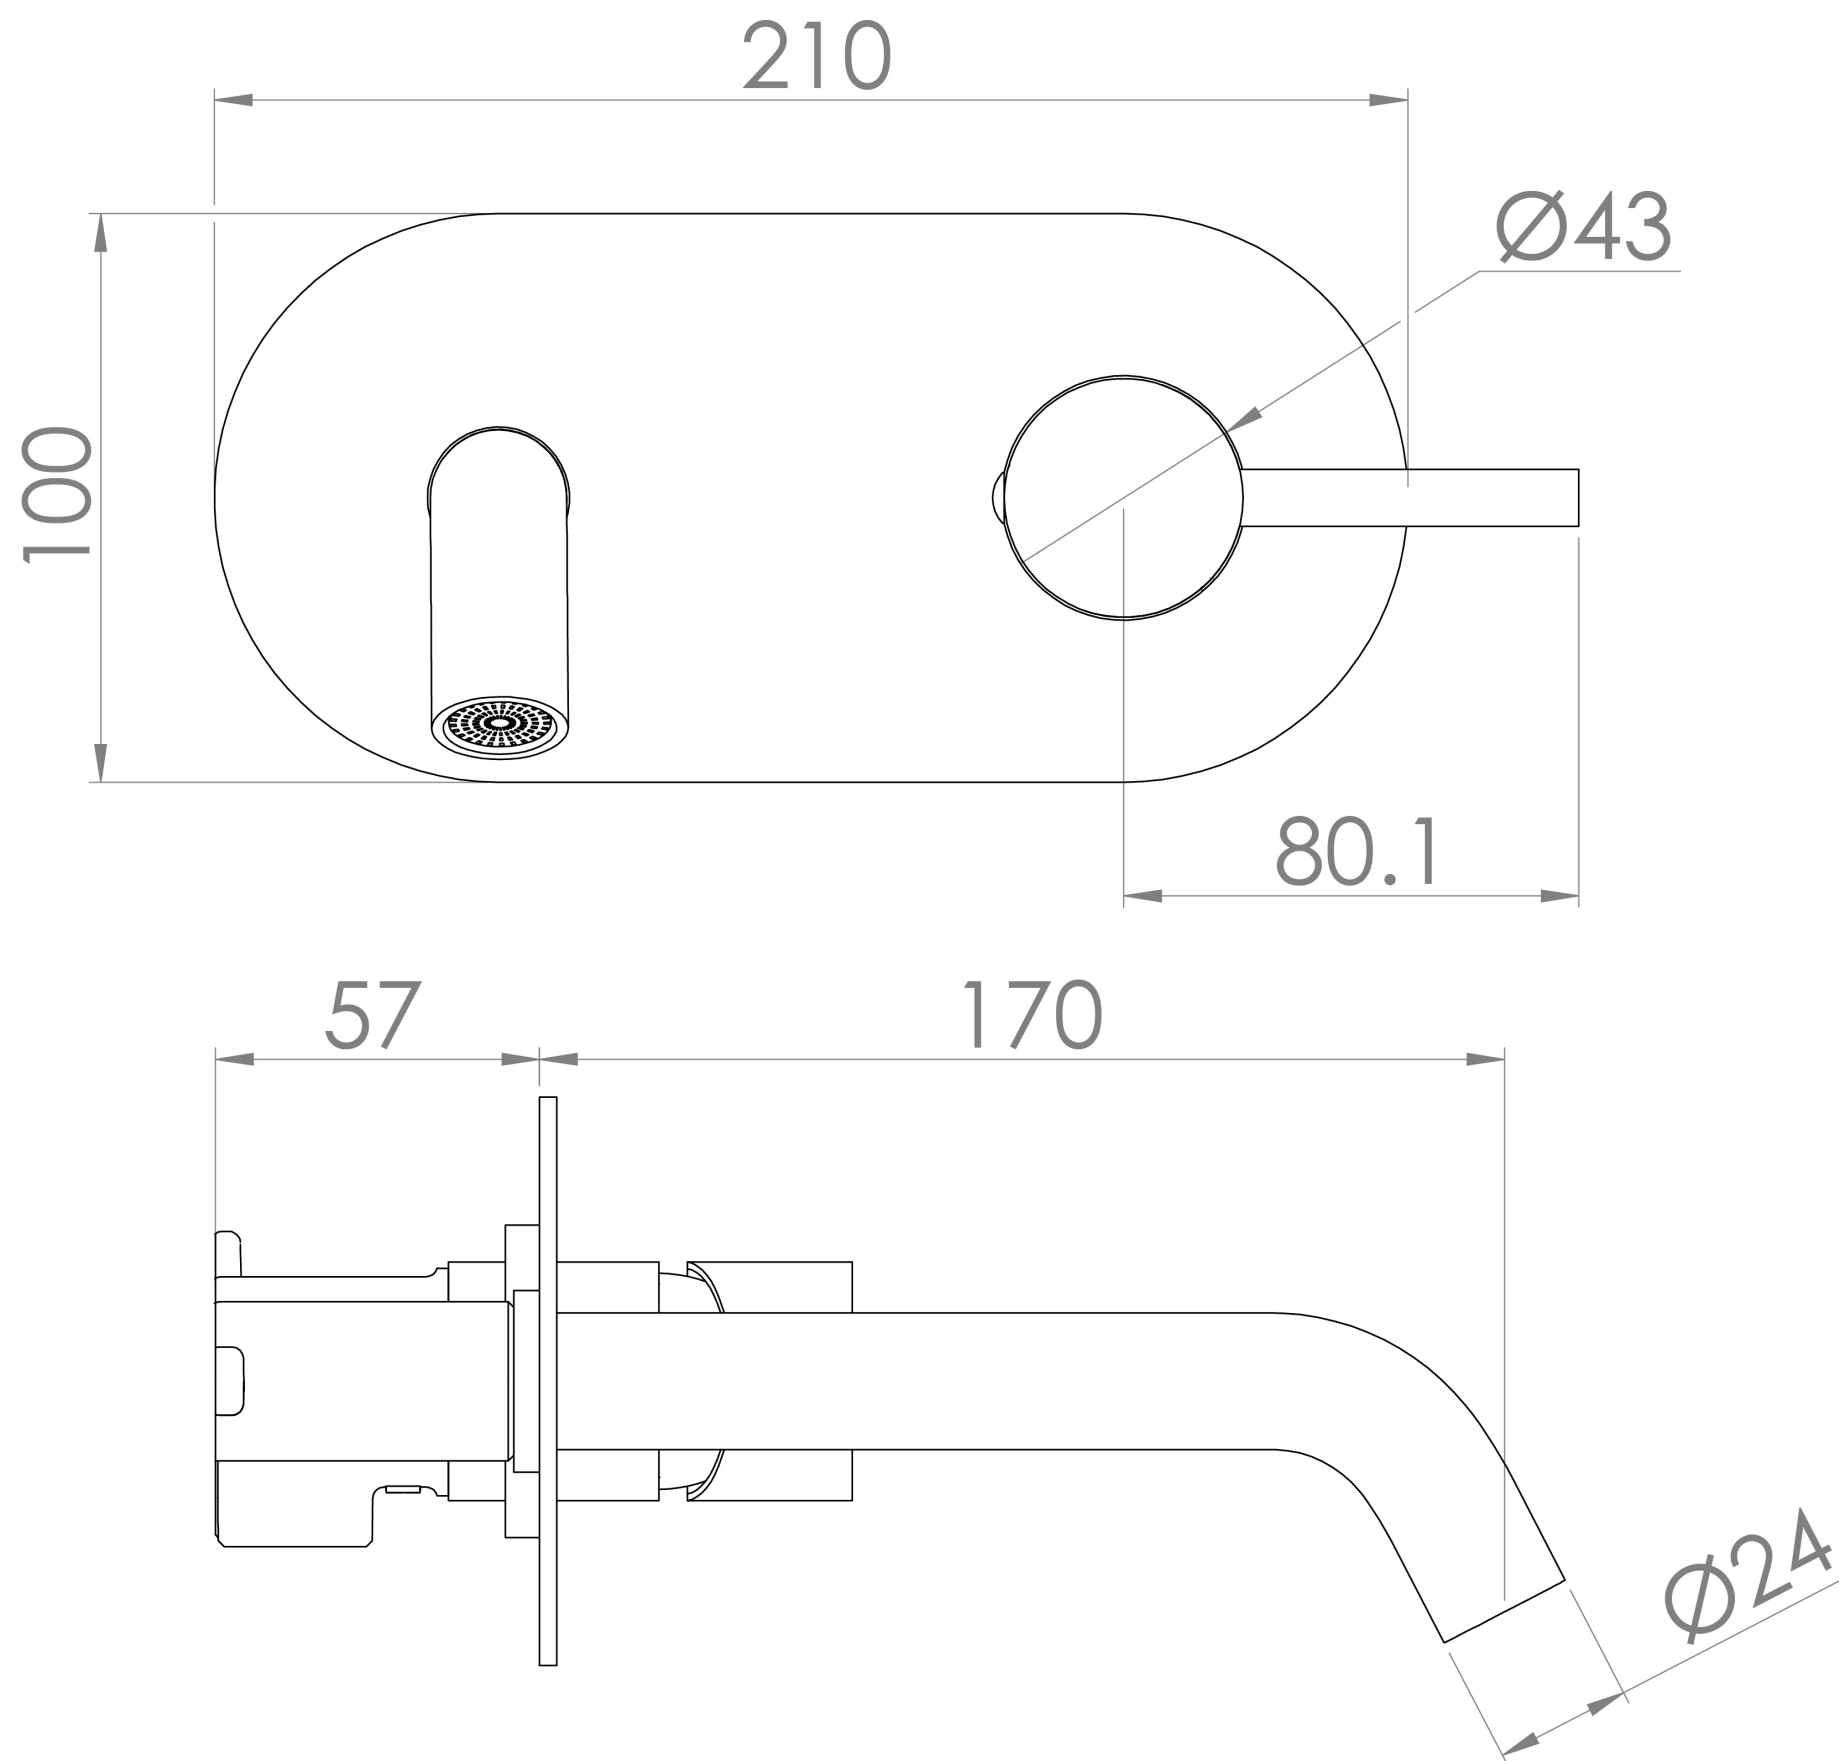

COS WALL MOUNTED BASIN MIXER - CHROME

Product Code: CO205

PRODUCT INFORMATION

Width:	210mm
Finish:	Chrome
Height:	100mm
Depth:	227mm
Material:	Brass
Product Type:	Wall Mounted Basin Mixer Tap
Approvals:	WRAS Approved
Weight	1.69kg
Compatible Aerator(s)	Cache TJ
Waste	Not included, purchase separately
Guarantee	5 years
Spout Projection (mm)	170mm
Other Features	Pair with a 0 tap hole or countertop basin
Material	Brass
Approvals/Standards	WRAS

DESCRIPTION

The COS collection was designed to create brassware that was both modern and classic to suit any style of bathroom.

This COS wall mounted basin mixer in chrome is a great option and will perfectly match any of our ceramic and furniture ranges. Pair it with any of our no tap hole washbasins or our SIENNA countertop basins.

For a shorter spout option (95mm) - use: SP.COS.046

Waste to be purchased separately.

TECHNICAL DRAWING

FLOW RATE

- 0.2 Bar - Flowrate: 3 l/min
- 0.3 Bar - Flowrate: 3.6 l/min
- 0.4 Bar - Flowrate: 4.2 l/min
- 0.5 Bar - Flowrate: 4.6 l/min
- 1 Bar - Flowrate: 6.4 l/min
- 2 Bar - Flowrate: 9.1 l/min
- 3 Bar - Flowrate: 11.2 l/min
- 4 Bar - Flowrate: 13.1 l/min
- 5 Bar - Flowrate: 14.7 l/min