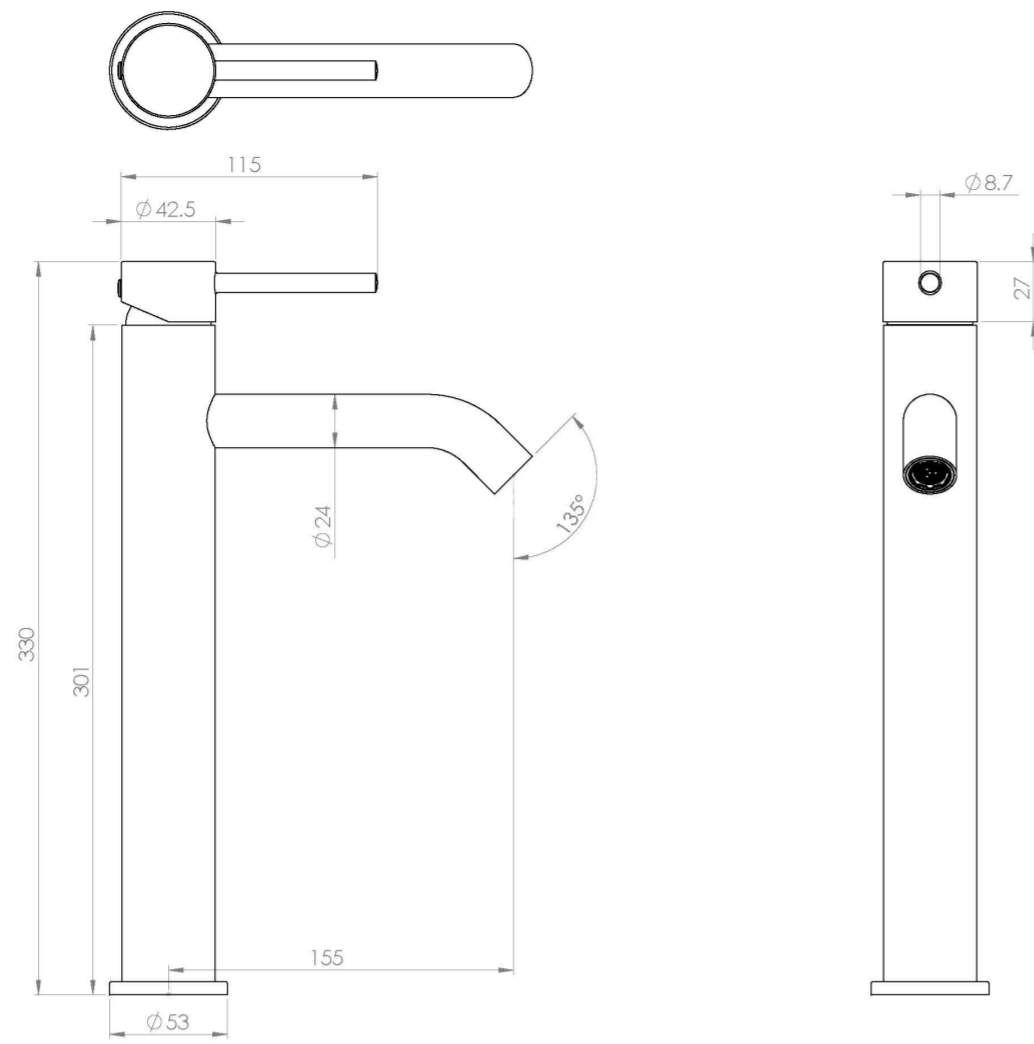

COS TALL BASIN MIXER - CHROME

Product Code: CO204

PRODUCT INFORMATION

Width:	53mm
Finish:	Chrome
Height:	329.6mm
Depth:	176.7mm
Material:	Brass
Product Type:	Tall Basin Mixer Tap, Deck Mounted Basin Mixer Tap
Approvals:	WRAS Approved
Weight	1.63kg
Compatible Aerator(s)	Cache TJ
Waste	Not included, purchase separately
Guarantee	5 years
Spout Projection (mm)	155.5mm
Other Features	Pair with a countertop basin
Material	Brass
Approvals/Standards	WRAS

DESCRIPTION

The COS collection was designed to create brassware that was both modern and classic to suit any style of bathroom.

This COS tall mixer in chrome is a great option and will perfectly match any of our ceramic and furniture ranges. It is best suited with a countertop basin and countertop because of its height.

Waste to be purchased separately.

TECHNICAL DRAWING

FLOW RATE

- 0.2 Bar - Flowrate: 3.1 l/min
- 0.3 Bar - Flowrate: 3.6 l/min
- 0.4 Bar - Flowrate: 4.1 l/min
- 0.5 Bar - Flowrate: 4.5 l/min
- 1 Bar - Flowrate: 6.3 l/min
- 2 Bar - Flowrate: 9 l/min
- 3 Bar - Flowrate: 11.1 l/min
- 4 Bar - Flowrate: 13 l/min
- 5 Bar - Flowrate: 14.6 l/min