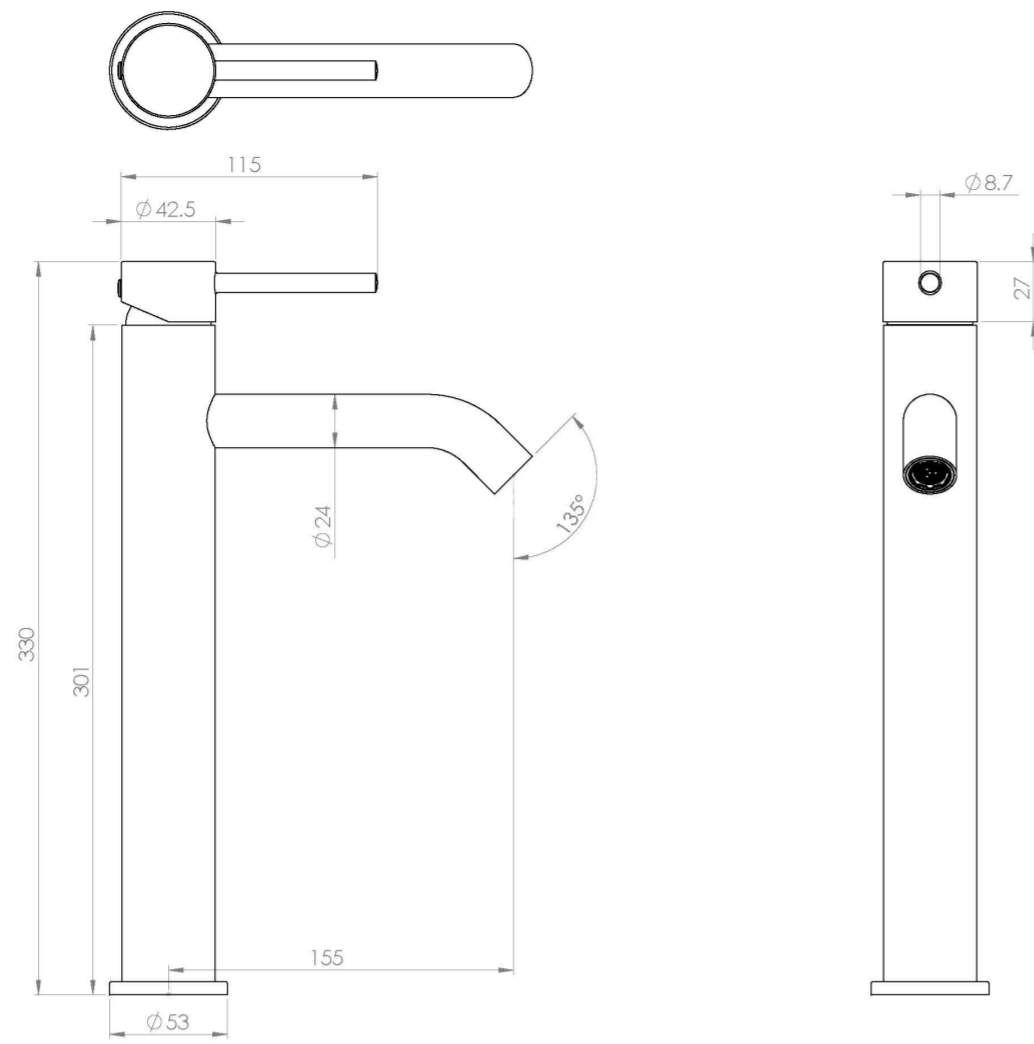

### PRODUCT INFORMATION

<b>Width:</b>	53mm
<b>Finish:</b>	Chrome
<b>Height:</b>	329.6mm
<b>Depth:</b>	176.7mm
<b>Material:</b>	Brass
<b>Product Type:</b>	Tall Basin Mixer Tap, Deck Mounted Basin Mixer Tap
<b>Approvals:</b>	WRAS Approved
<b>Weight</b>	1.63kg
<b>Compatible Aerator(s)</b>	Cache TJ
<b>Waste</b>	Not included, purchase separately
<b>Guarantee</b>	5 years
<b>Spout Projection (mm)</b>	155.5mm
<b>Other Features</b>	Pair with a countertop basin
<b>Material</b>	Brass
<b>Approvals/Standards</b>	WRAS

### DESCRIPTION

The COS collection was designed to create brassware that was both modern and classic to suit any style of bathroom.

This COS tall mixer in chrome is a great option and will perfectly match any of our ceramic and furniture ranges. It is best suited with a countertop basin and countertop because of its height.

## TECHNICAL DRAWING