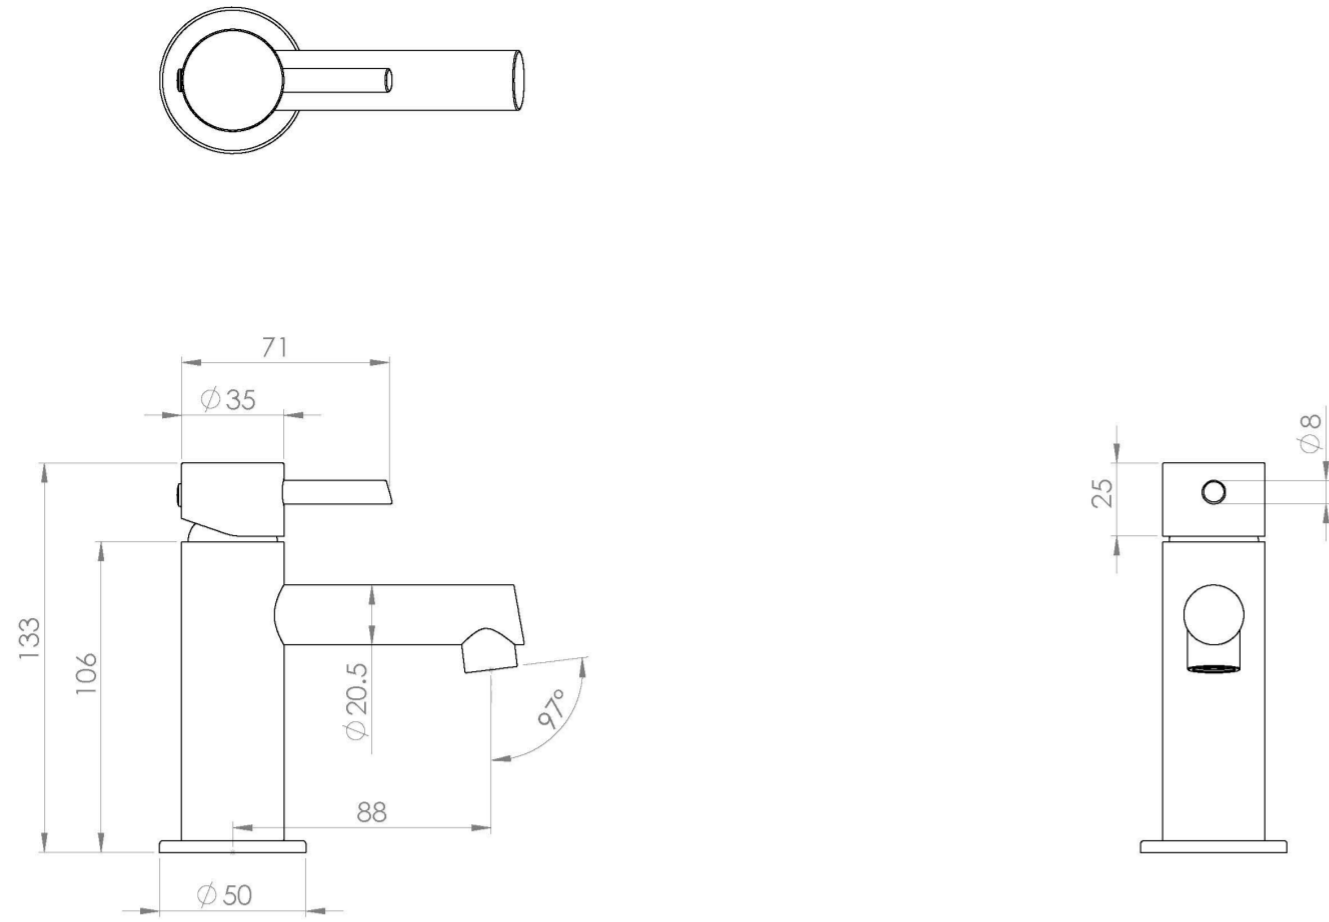

TECHNICAL DRAWING

FLOW RATE

- 0.2 Bar - Flowrate: 2.1 l/min
- 0.3 Bar - Flowrate: 2.5 l/min
- 0.4 Bar - Flowrate: 2.8 l/min
- 0.5 Bar - Flowrate: 3.1 l/min
- 1 Bar - Flowrate: 4.3 l/min
- 2 Bar - Flowrate: 6.1 l/min
- 3 Bar - Flowrate: 7.4 l/min
- 4 Bar - Flowrate: 8.7 l/min
- 5 Bar - Flowrate: 9.7 l/min

Saneux reserves the right to alter the specifications and product range without prior notice. Dimensions are given as a guide only. Dimensions should not be used for surrounding furniture, fixtures and fittings until the product is on site.

<https://saneux.com/products/cos-mini-basin-mixer-matte-black>