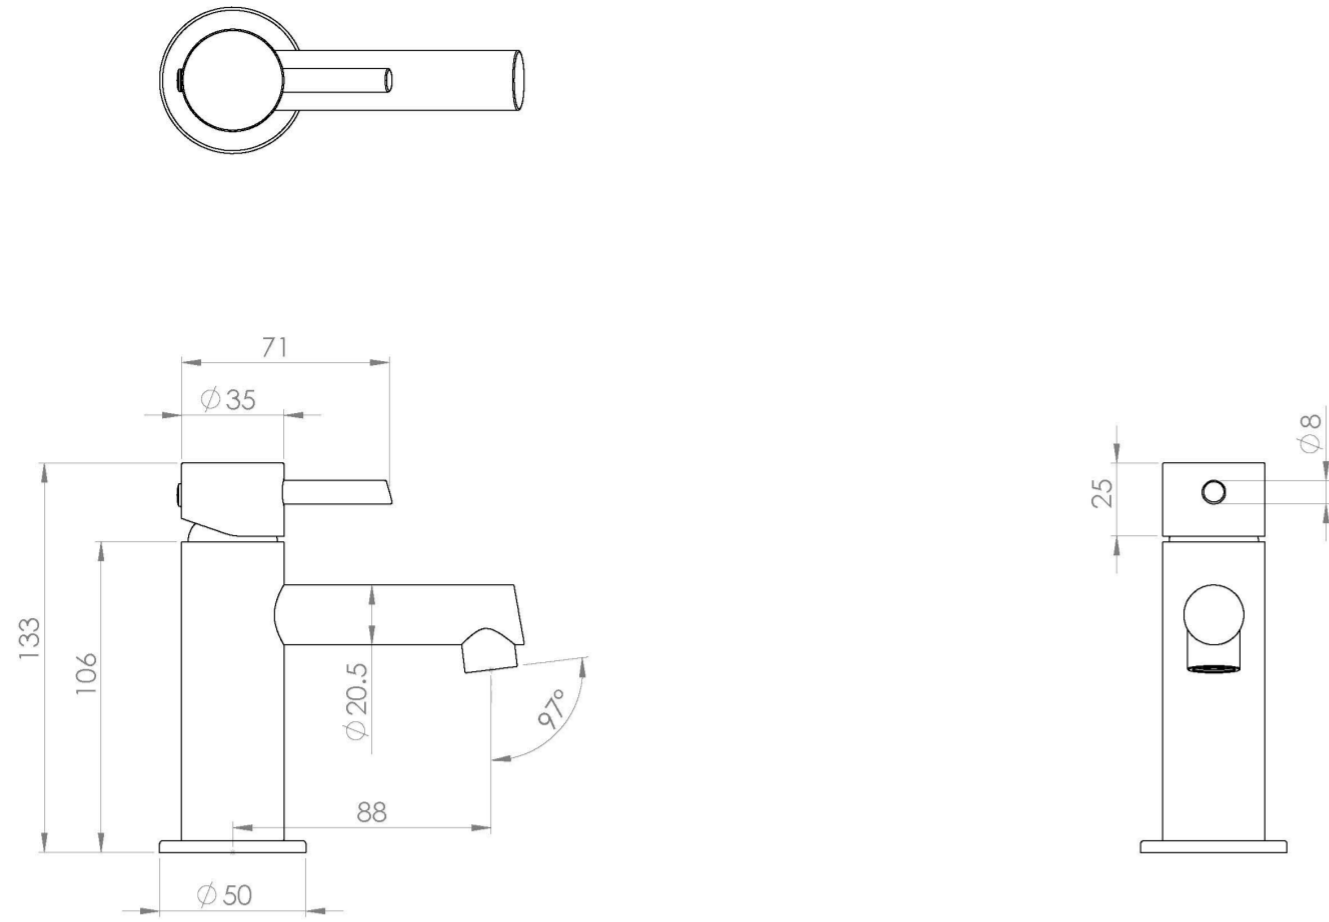

COS MINI BASIN MIXER - CHROME

Product Code: CO202

PRODUCT INFORMATION

Width:	50mm
Finish:	Chrome
Height:	133mm
Depth:	117mm
Material:	Brass
Product Type:	Mini Basin Mixer Tap, Deck Mounted Basin Mixer Tap, Single Lever Basin Mixer
Approvals:	WRAS Approved
Weight	1.04kg
Waste	Not included, purchase separately
Guarantee	5 years
Spout Projection (mm)	99.5mm
Material	Brass
Approvals/Standards	WRAS

DESCRIPTION

The COS collection was designed to create brassware that was both modern and classic to suit any style of bathroom.

This COS mini mixer in chrome is a great option and will perfectly match any of our smaller style ceramic and furniture ranges.

Waste to be purchased separately.

TECHNICAL DRAWING

FLOW RATE

- 0.2 Bar - Flowrate: 2.1 l/min
- 0.3 Bar - Flowrate: 2.5 l/min
- 0.4 Bar - Flowrate: 2.8 l/min
- 0.5 Bar - Flowrate: 3.1 l/min
- 1 Bar - Flowrate: 4.3 l/min
- 2 Bar - Flowrate: 6.1 l/min
- 3 Bar - Flowrate: 7.4 l/min
- 4 Bar - Flowrate: 8.7 l/min
- 5 Bar - Flowrate: 9.7 l/min