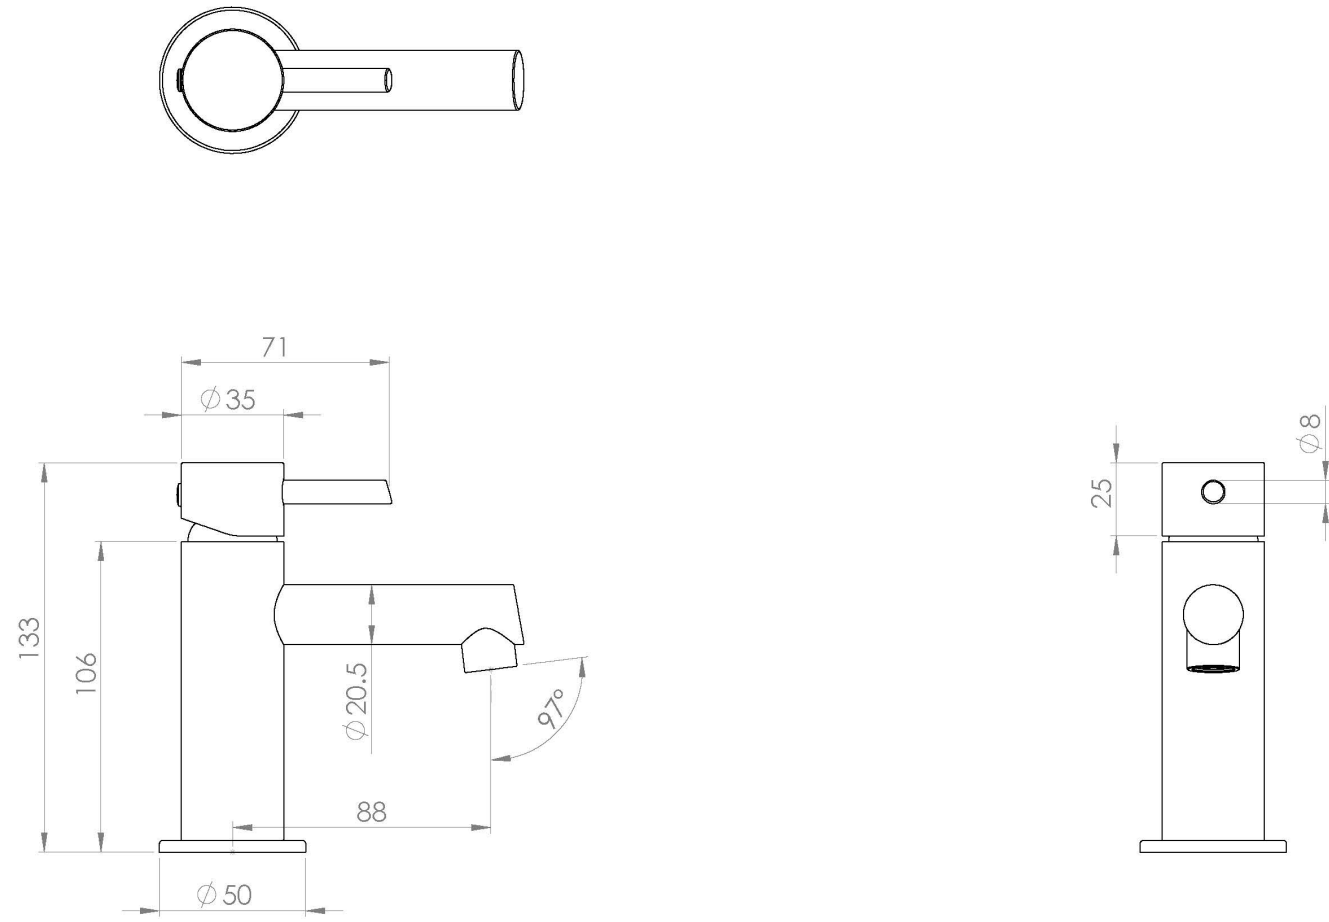

COS MINI BASIN MIXER - CHROME

Product Code: CO202

PRODUCT INFORMATION

Width:	50mm
Finish:	Chrome
Height:	133mm
Depth:	117mm
Material:	Brass
Product Type:	Mini Basin Mixer Tap, Deck Mounted Basin Mixer Tap
Approvals:	WRAS Approved
Weight	1.04kg
Waste	Not included, purchase separately
Guarantee	5 years
Spout Projection (mm)	99.5mm
Material	Brass
Approvals/Standards	WRAS

DESCRIPTION

The COS collection was designed to create brassware that was both modern and classic to suit any style of bathroom.

This COS mini mixer in chrome is a great option and will perfectly match any of our smaller style ceramic and furniture ranges.

Waste to be purchased separately.

TECHNICAL DRAWING

FLOW RATE

- 0.2 Bar - Flowrate: 2.1 l/min
- 0.3 Bar - Flowrate: 2.5 l/min
- 0.4 Bar - Flowrate: 2.8 l/min
- 0.5 Bar - Flowrate: 3.1 l/min
- 1 Bar - Flowrate: 4.3 l/min
- 2 Bar - Flowrate: 6.1 l/min
- 3 Bar - Flowrate: 7.4 l/min
- 4 Bar - Flowrate: 8.7 l/min
- 5 Bar - Flowrate: 9.7 l/min