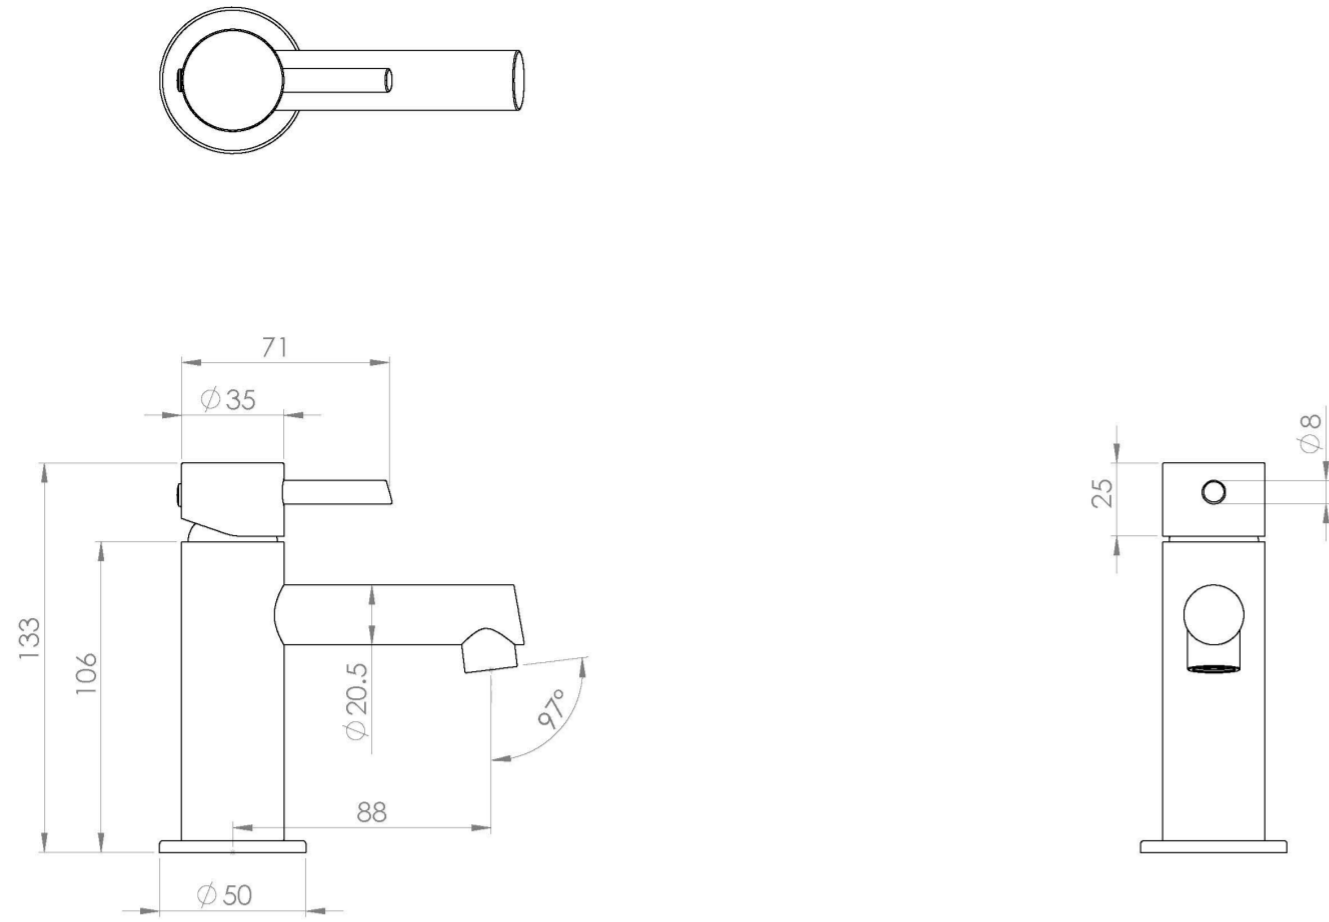

COS MINI BASIN MIXER - CHROME

Product Code: CO202

PRODUCT INFORMATION

Width:	50mm
Finish:	Chrome
Height:	133mm
Depth:	117mm
Material:	Brass
Product Type:	Mini Basin Mixer Tap, Deck Mounted Basin Mixer Tap
Approvals:	WRAS Approved
Weight	1.04kg
Waste	Not included, purchase separately
Guarantee	5 years
Spout Projection (mm)	99.5mm
Material	Brass
Approvals/Standards	WRAS

DESCRIPTION

The COS collection was designed to create brassware that was both modern and classic to suit any style of bathroom.

This COS mini mixer in chrome is a great option and will perfectly match any of our smaller style ceramic and furniture ranges.

Waste to be purchased separately.

TECHNICAL DRAWING

FLOW RATE

- 0.2 Bar - Flowrate: 2.1 l/min
- 0.3 Bar - Flowrate: 2.5 l/min
- 0.4 Bar - Flowrate: 2.8 l/min
- 0.5 Bar - Flowrate: 3.1 l/min
- 1 Bar - Flowrate: 4.3 l/min
- 2 Bar - Flowrate: 6.1 l/min
- 3 Bar - Flowrate: 7.4 l/min
- 4 Bar - Flowrate: 8.7 l/min
- 5 Bar - Flowrate: 9.7 l/min