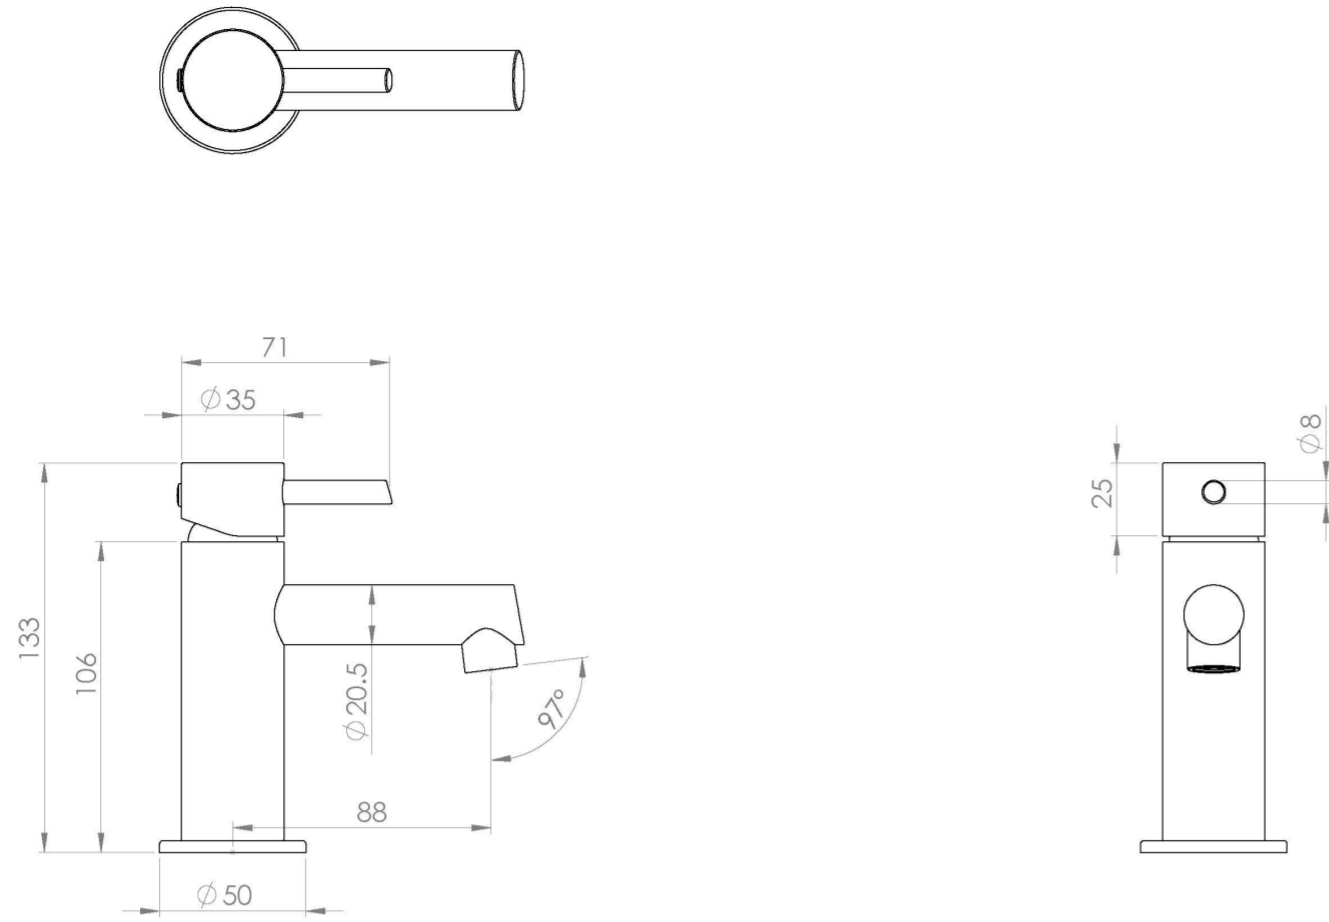

### PRODUCT INFORMATION

<b>Width:</b>	50mm
<b>Finish:</b>	Chrome
<b>Height:</b>	133mm
<b>Depth:</b>	117mm
<b>Material:</b>	Brass
<b>Product Type:</b>	Mini Basin Mixer Tap, Deck Mounted Basin Mixer Tap
<b>Approvals:</b>	WRAS Approved
<b>Weight</b>	1.04kg
<b>Waste</b>	Not included, purchase separately
<b>Guarantee</b>	5 years
<b>Spout Projection (mm)</b>	99.5mm
<b>Material</b>	Brass
<b>Approvals/Standards</b>	WRAS

### DESCRIPTION

The COS collection was designed to create brassware that was both modern and classic to suit any style of bathroom.

This COS mini mixer in chrome is a great option and will perfectly match any of our smaller style ceramic and furniture ranges.

## TECHNICAL DRAWING