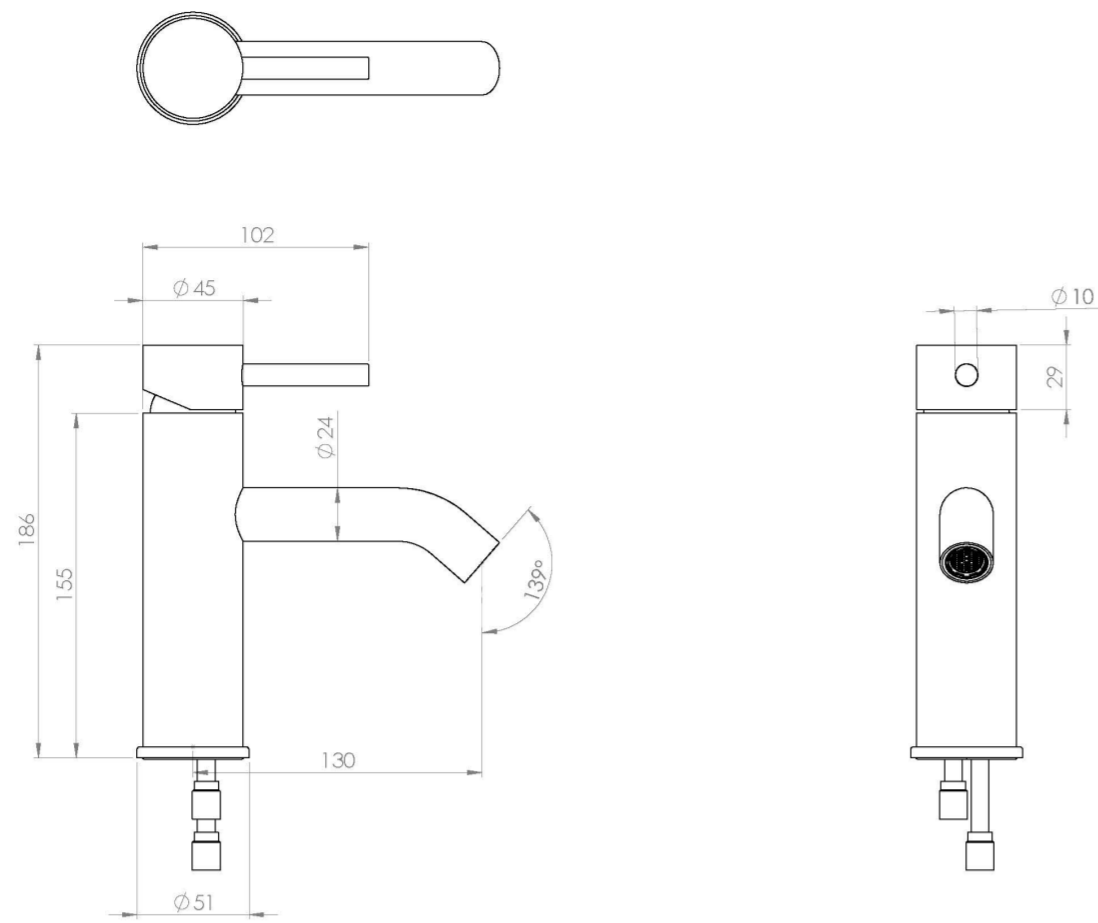

COS BASIN MIXER - MATTE BLACK

Product Code: CO201.MB

PRODUCT INFORMATION

Width:	50.5mm
Finish:	Matte Black (Electroplated)
Height:	185.6mm
Depth:	152.5mm
Material:	Brass
Product Type:	Deck Mounted Basin Mixer Tap
Approvals:	WRAS Approved
Weight	1.29kg
Compatible Aerator(s)	Cache TJ
Waste	Not included, purchase separately
Guarantee	5 years
Spout Projection (mm)	130mm
Material	Brass
Approvals/Standards	WRAS

DESCRIPTION

The COS collection was designed to create brassware that was both modern and classic to suit any style of bathroom.

This COS basin mixer in matte black is a great option that will add a touch of luxury to any bathroom, and it will perfectly match any of our ceramic and furniture ranges.

Waste to be purchased separately.

TECHNICAL DRAWING

FLOW RATE

- 0.2 Bar - Flowrate: 3.2 l/min
- 0.3 Bar - Flowrate: 3.7 l/min
- 0.4 Bar - Flowrate: 4.2 l/min
- 0.5 Bar - Flowrate: 4.7 l/min
- 1 Bar - Flowrate: 6.6 l/min
- 2 Bar - Flowrate: 9.3 l/min
- 3 Bar - Flowrate: 10.5 l/min
- 4 Bar - Flowrate: 13.4 l/min
- 5 Bar - Flowrate: 15.1 l/min