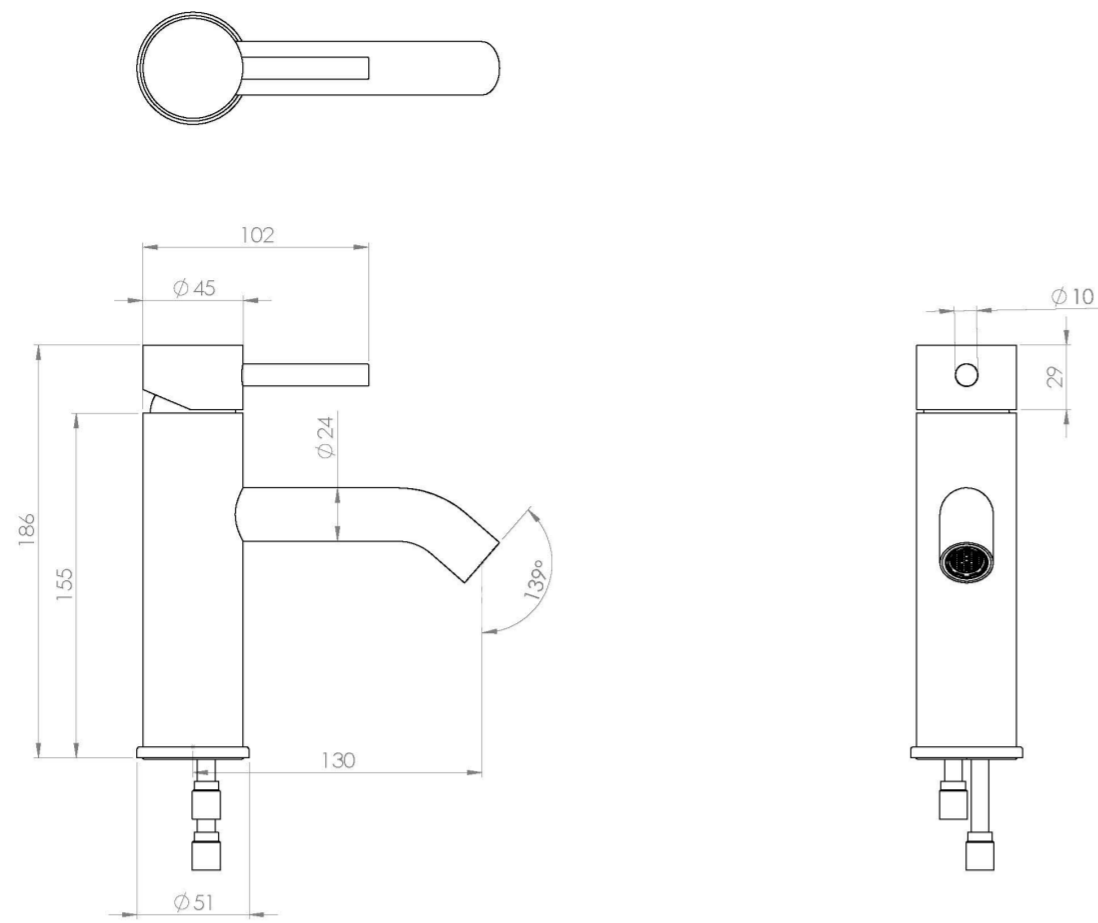

### PRODUCT INFORMATION

<b>Width:</b>	50.5mm
<b>Finish:</b>	Matte Black (Electroplated)
<b>Height:</b>	185.6mm
<b>Depth:</b>	152.5mm
<b>Material:</b>	Brass
<b>Product Type:</b>	Deck Mounted Basin Mixer Tap
<b>Approvals:</b>	WRAS Approved
<b>Weight</b>	1.29kg
<b>Compatible Aerator(s)</b>	Cache TJ
<b>Waste</b>	Not included, purchase separately
<b>Guarantee</b>	5 years
<b>Spout Projection (mm)</b>	130mm
<b>Material</b>	Brass
<b>Approvals/Standards</b>	WRAS

# TECHNICAL DRAWING