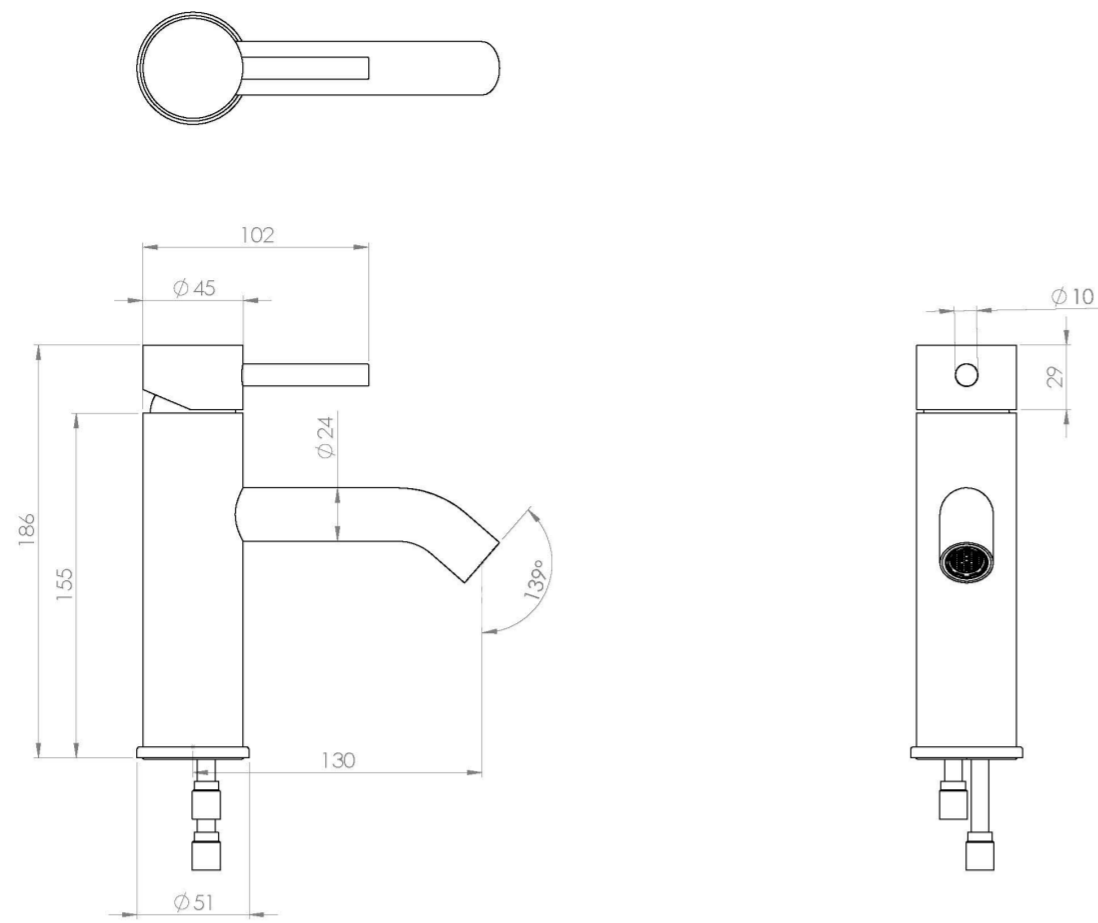

### PRODUCT INFORMATION

<b>Finish:</b>	Chrome
<b>Height:</b>	185.6mm
<b>Width:</b>	50.5mm
<b>Depth:</b>	152.5mm
<b>Weight</b>	1.29kg
<b>Compatible Aerator(s)</b>	Cache TJ
<b>Waste</b>	Not included, purchase separately
<b>Guarantee</b>	5 years
<b>Spout Projection (mm)</b>	130mm
<b>Material</b>	Brass
<b>Approvals/Standards</b>	WRAS

# TECHNICAL DRAWING