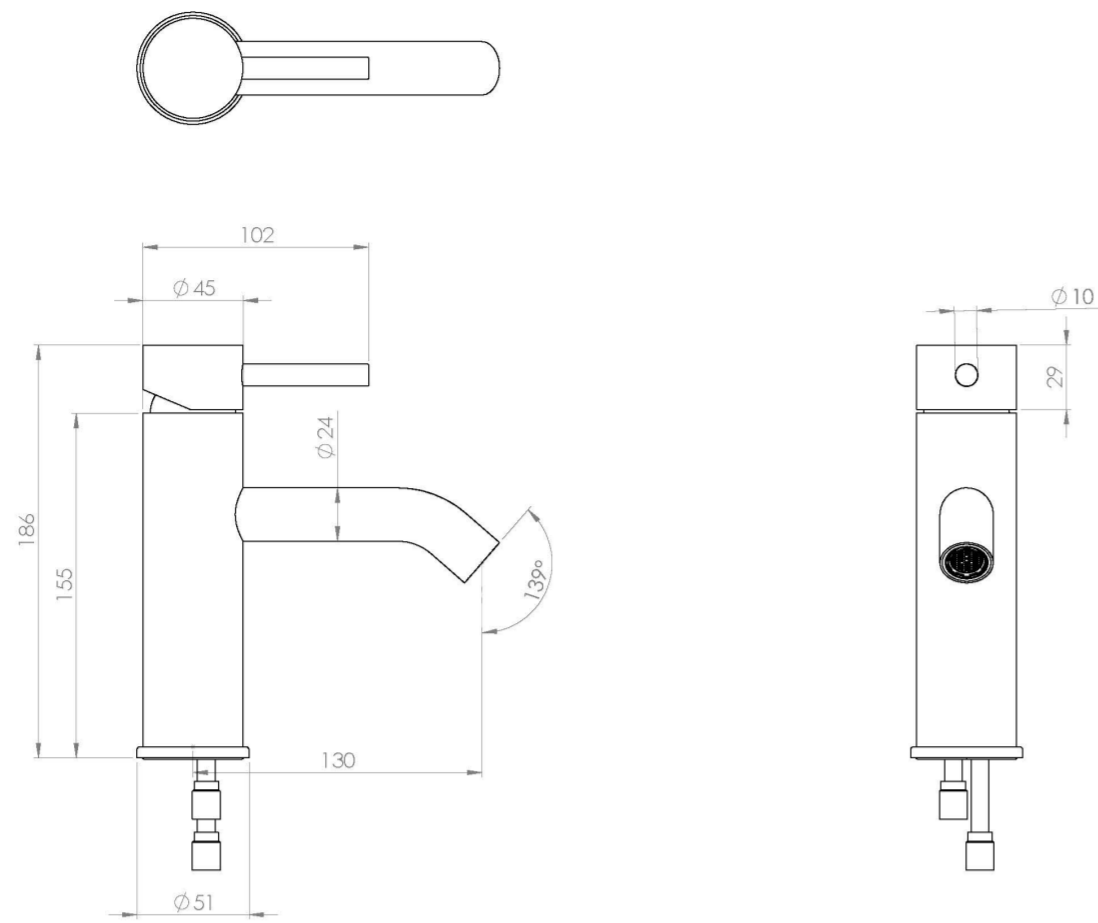

COS BASIN MIXER TAP - CHROME

Product Code: CO201

PRODUCT INFORMATION

Finish:	Chrome
Height:	185.6mm
Width:	50.5mm
Depth:	152.5mm
Weight	1.29kg
Compatible Aerator(s)	Cache TJ
Waste	Not included, purchase separately
Guarantee	5 years
Spout Projection (mm)	130mm
Material	Brass
Approvals/Standards	WRAS

DESCRIPTION

The COS collection was designed to create brassware that was both modern and classic to suit any style of bathroom.

This COS basin mixer in chrome is a great option and will perfectly match any of our ceramic and furniture ranges.

Waste to be purchased separately.

TECHNICAL DRAWING

FLOW RATE

- 0.2 Bar - Flowrate: 3.2 l/min
- 0.3 Bar - Flowrate: 3.7 l/min
- 0.4 Bar - Flowrate: 4.2 l/min
- 0.5 Bar - Flowrate: 4.7 l/min
- 1 Bar - Flowrate: 6.6 l/min
- 2 Bar - Flowrate: 9.3 l/min
- 3 Bar - Flowrate: 10.5 l/min
- 4 Bar - Flowrate: 13.4 l/min
- 5 Bar - Flowrate: 15.1 l/min