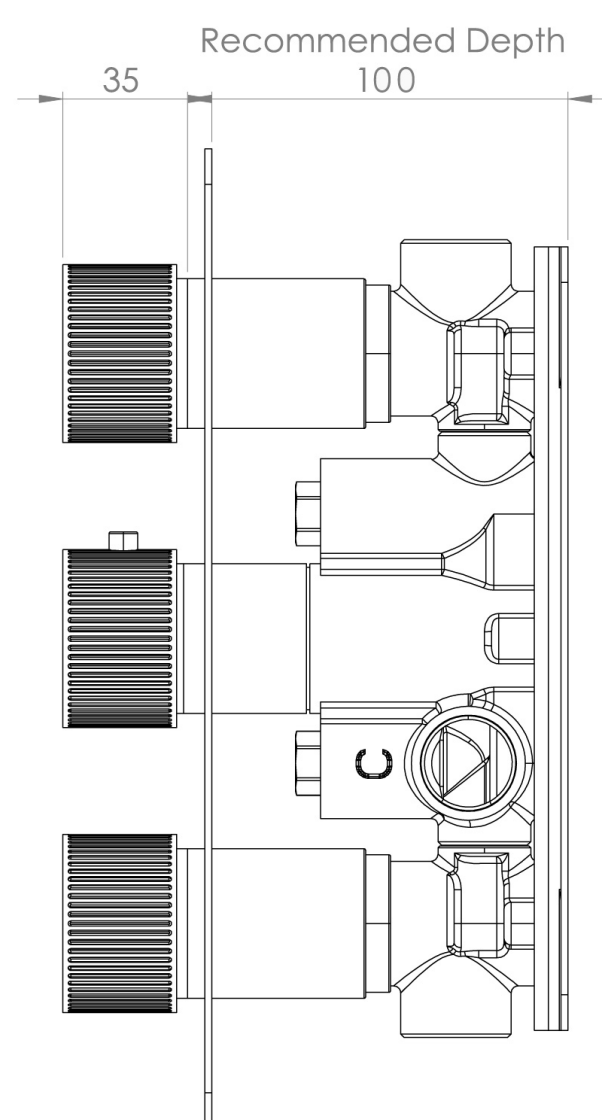

COS 2 WAY 3 HANDLE THERMOSTATIC SHOWER VALVE KIT - W/ FLUTED HANDLE - PORTRAIT - BRUSHED BRONZE (PVD)

PRODUCT INFORMATION

Finish:	Brushed Bronze (PVD)
Height:	275mm
Width:	120mm
Guarantee	5 years
Outlets	2

Product Code: CO322.FBR

TECHNICAL DRAWING

FLOW RATE

- 0.5 Bar - Flowrate: 10.7 l/min
- 1 Bar - Flowrate: 21 l/min
- 2 Bar - Flowrate: 28.5 l/min
- 3 Bar - Flowrate: 35 l/min
- 5 Bar - Flowrate: 32.7 l/min