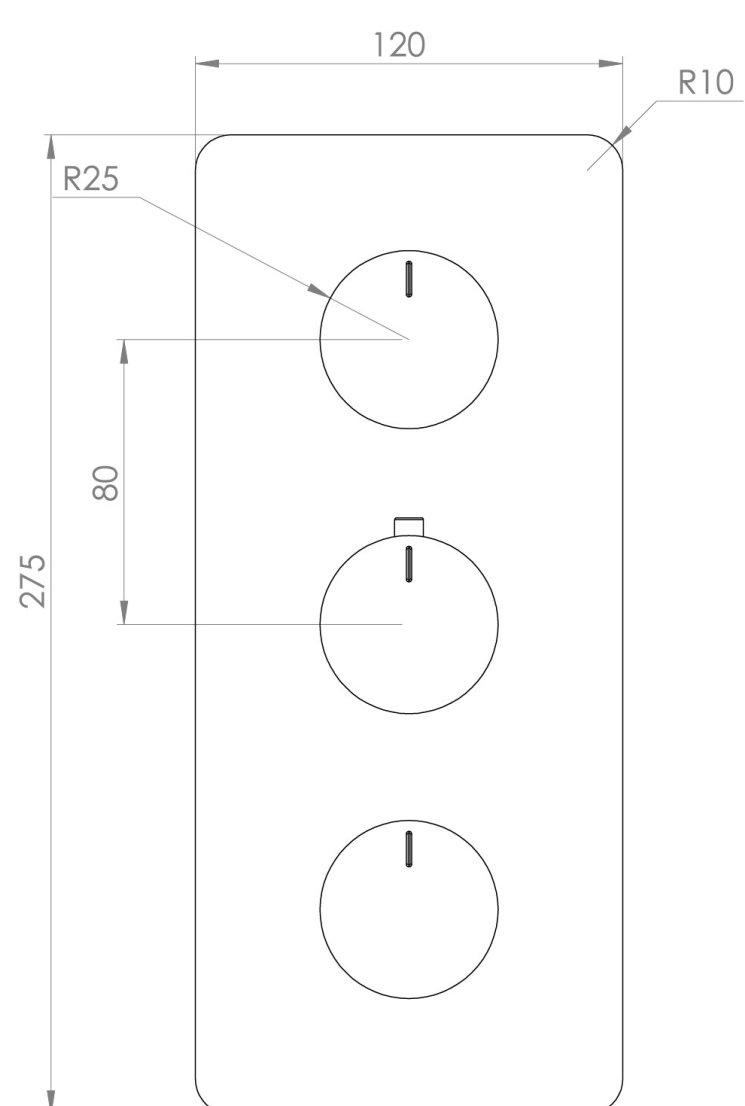

COS 2 WAY 3 HANDLE THERMOSTATIC SHOWER VALVE KIT - W/ FLUTED HANDLE - PORTRAIT - BRUSHED BRONZE (PVD)

PRODUCT INFORMATION

Finish:	Brushed Bronze (PVD)
Height:	275mm
Width:	120mm
Guarantee	5 years
Outlets	2

Product Code: CO322.FBR

TECHNICAL DRAWING

FLOW RATE

- 0.5 Bar - Flowrate: 10.7 l/min
- 1 Bar - Flowrate: 21 l/min
- 2 Bar - Flowrate: 28.5 l/min
- 3 Bar - Flowrate: 35 l/min
- 5 Bar - Flowrate: 32.7 l/min