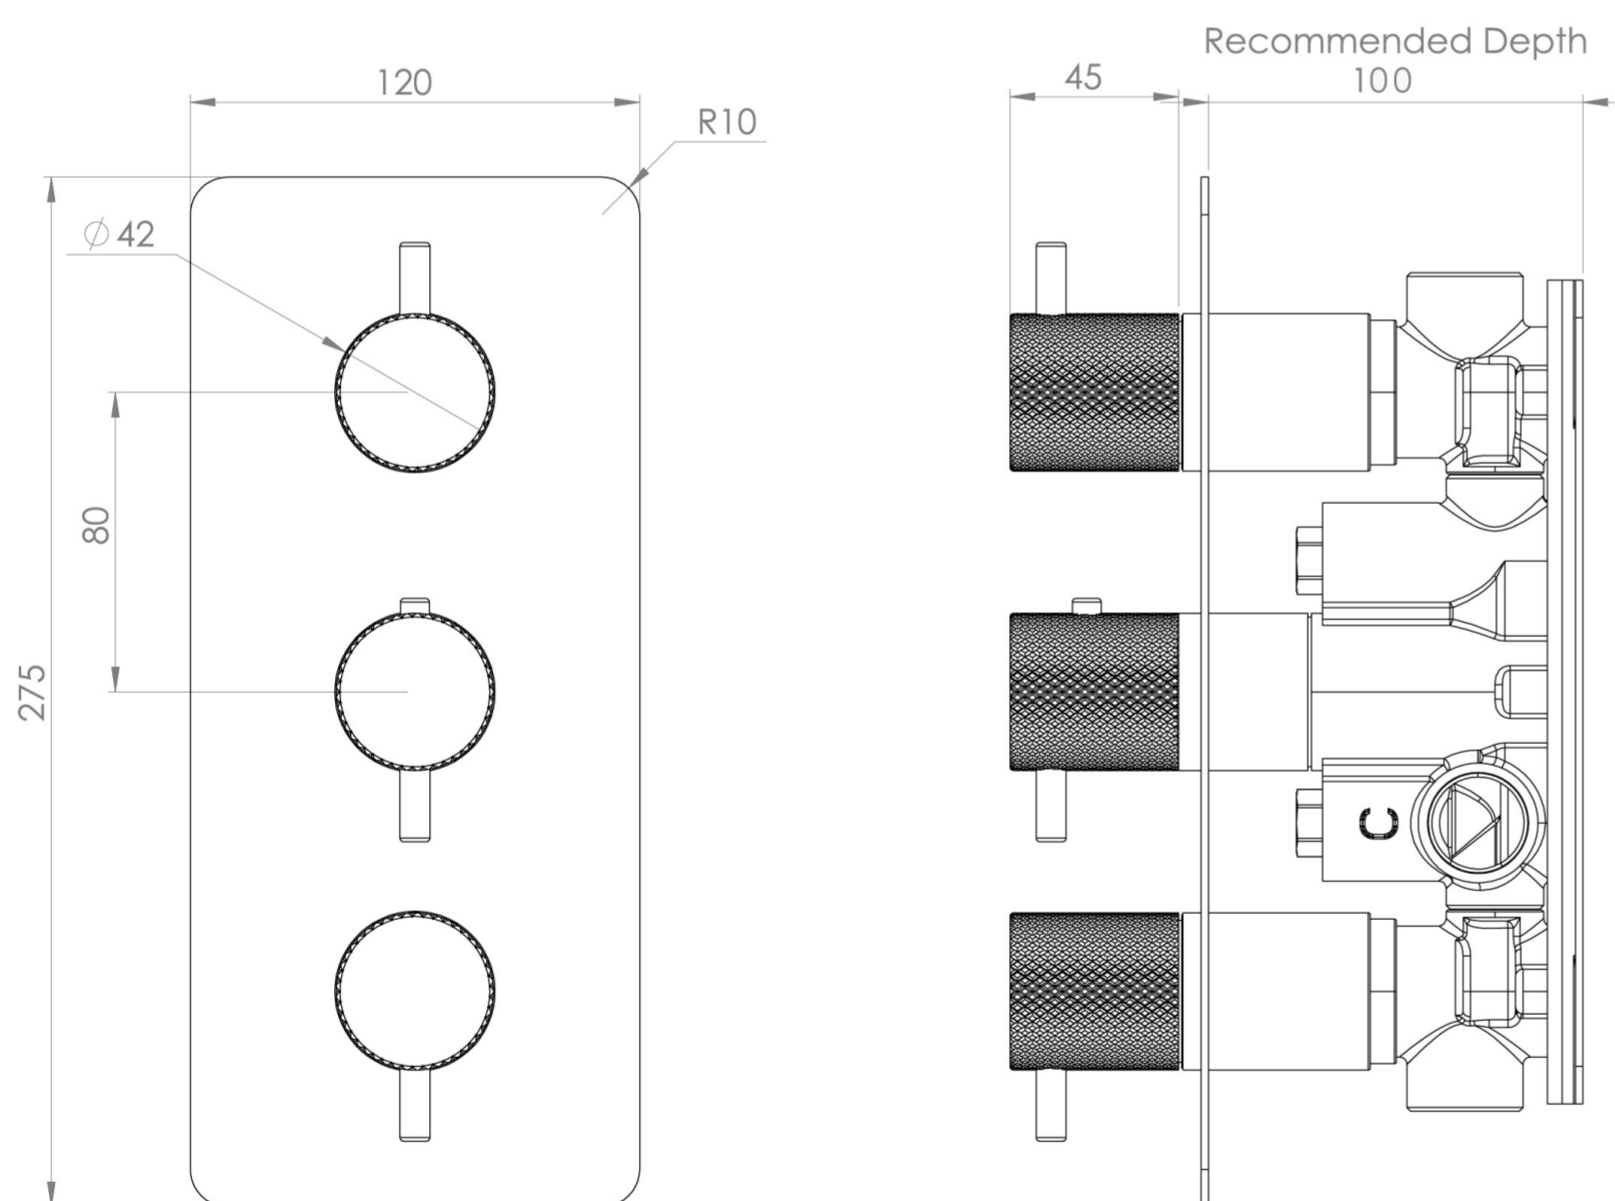

# COS 2 WAY 3 HANDLE THERMOSTATIC SHOWER VALVE KIT - W/ KNURLED HANDLE - PORTRAIT - BRUSHED BRASS (PVD)

## PRODUCT INFORMATION

<b>Finish:</b>	Brushed Brass (PVD)
<b>Height:</b>	275mm
<b>Width:</b>	120mm
<b>Guarantee</b>	5 years
<b>Outlets</b>	2

**Product Code:** CO322.KBB

## TECHNICAL DRAWING

## FLOW RATE

- 0.5 Bar - Flowrate: 10.7 l/min
- 1 Bar - Flowrate: 21 l/min
- 2 Bar - Flowrate: 28.5 l/min
- 3 Bar - Flowrate: 35 l/min
- 5 Bar - Flowrate: 32.7 l/min

Saneux reserves the right to alter the specifications and product range without prior notice. Dimensions are given as a guide only. Dimensions should not be used for surrounding furniture, fixtures and fittings until the product is on site.