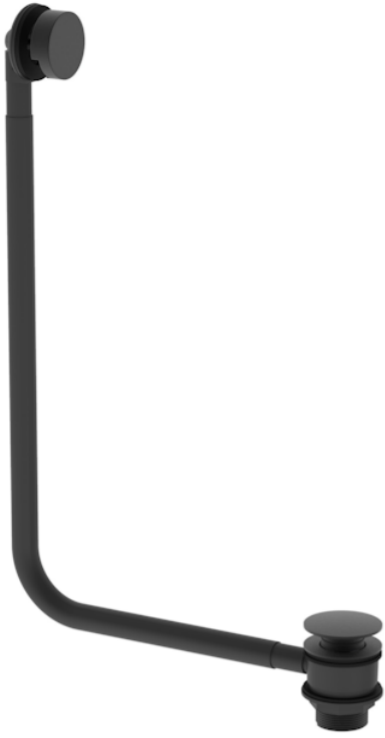

# COS OVERFLOW & CLICKER WASTE - MATTE BLACK

---

**Product Code:** CO098.MB

---

## DESCRIPTION

The COS collection was designed to create brassware that was both modern and classic to suit any style of bathroom.

This COS overflow and clicker waste in matte black is a great option for your bath if you have a separate bath filler or spout, and will perfectly match any of our built-in baths.

## PRODUCT INFORMATION

<b>Finish:</b>	Matte Black (Electroplated)
<b>Material:</b>	Brass
<b>Product Type:</b>	Bath Overflow & Clicker Waste
<b>Weight</b>	0.56kg
<b>Material</b>	Brass