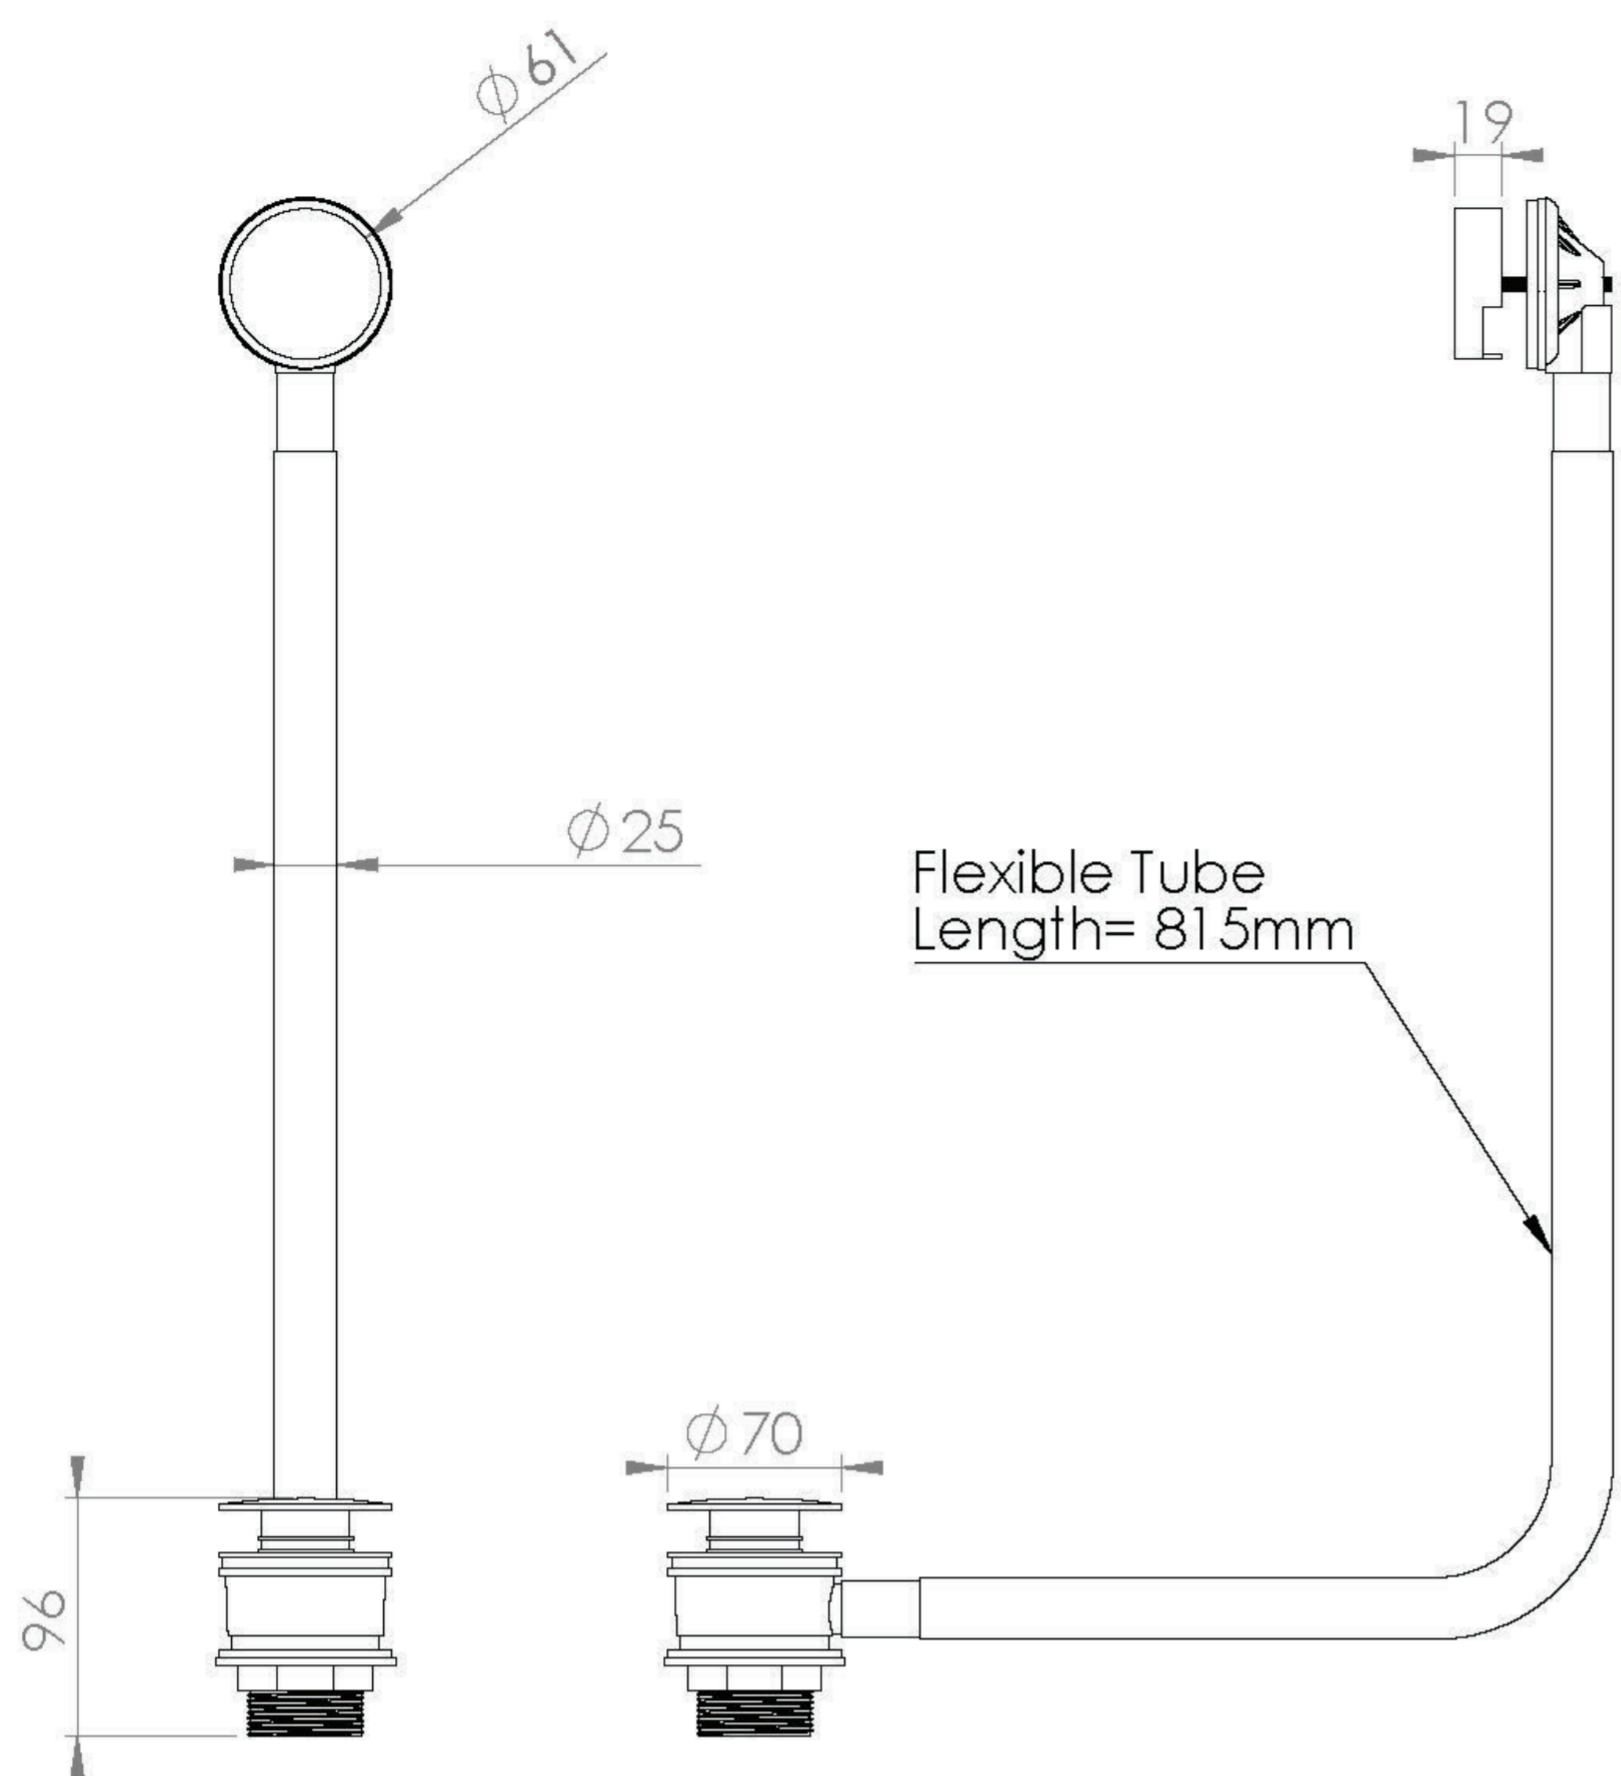

TECHNICAL DRAWING

Saneux reserves the right to alter the specifications and product range without prior notice. Dimensions are given as a guide only. Dimensions should not be used for surrounding furniture, fixtures and fittings until the product is on site.

<https://saneux.com/products/cos-overflow-clicker-waste-matte-black>