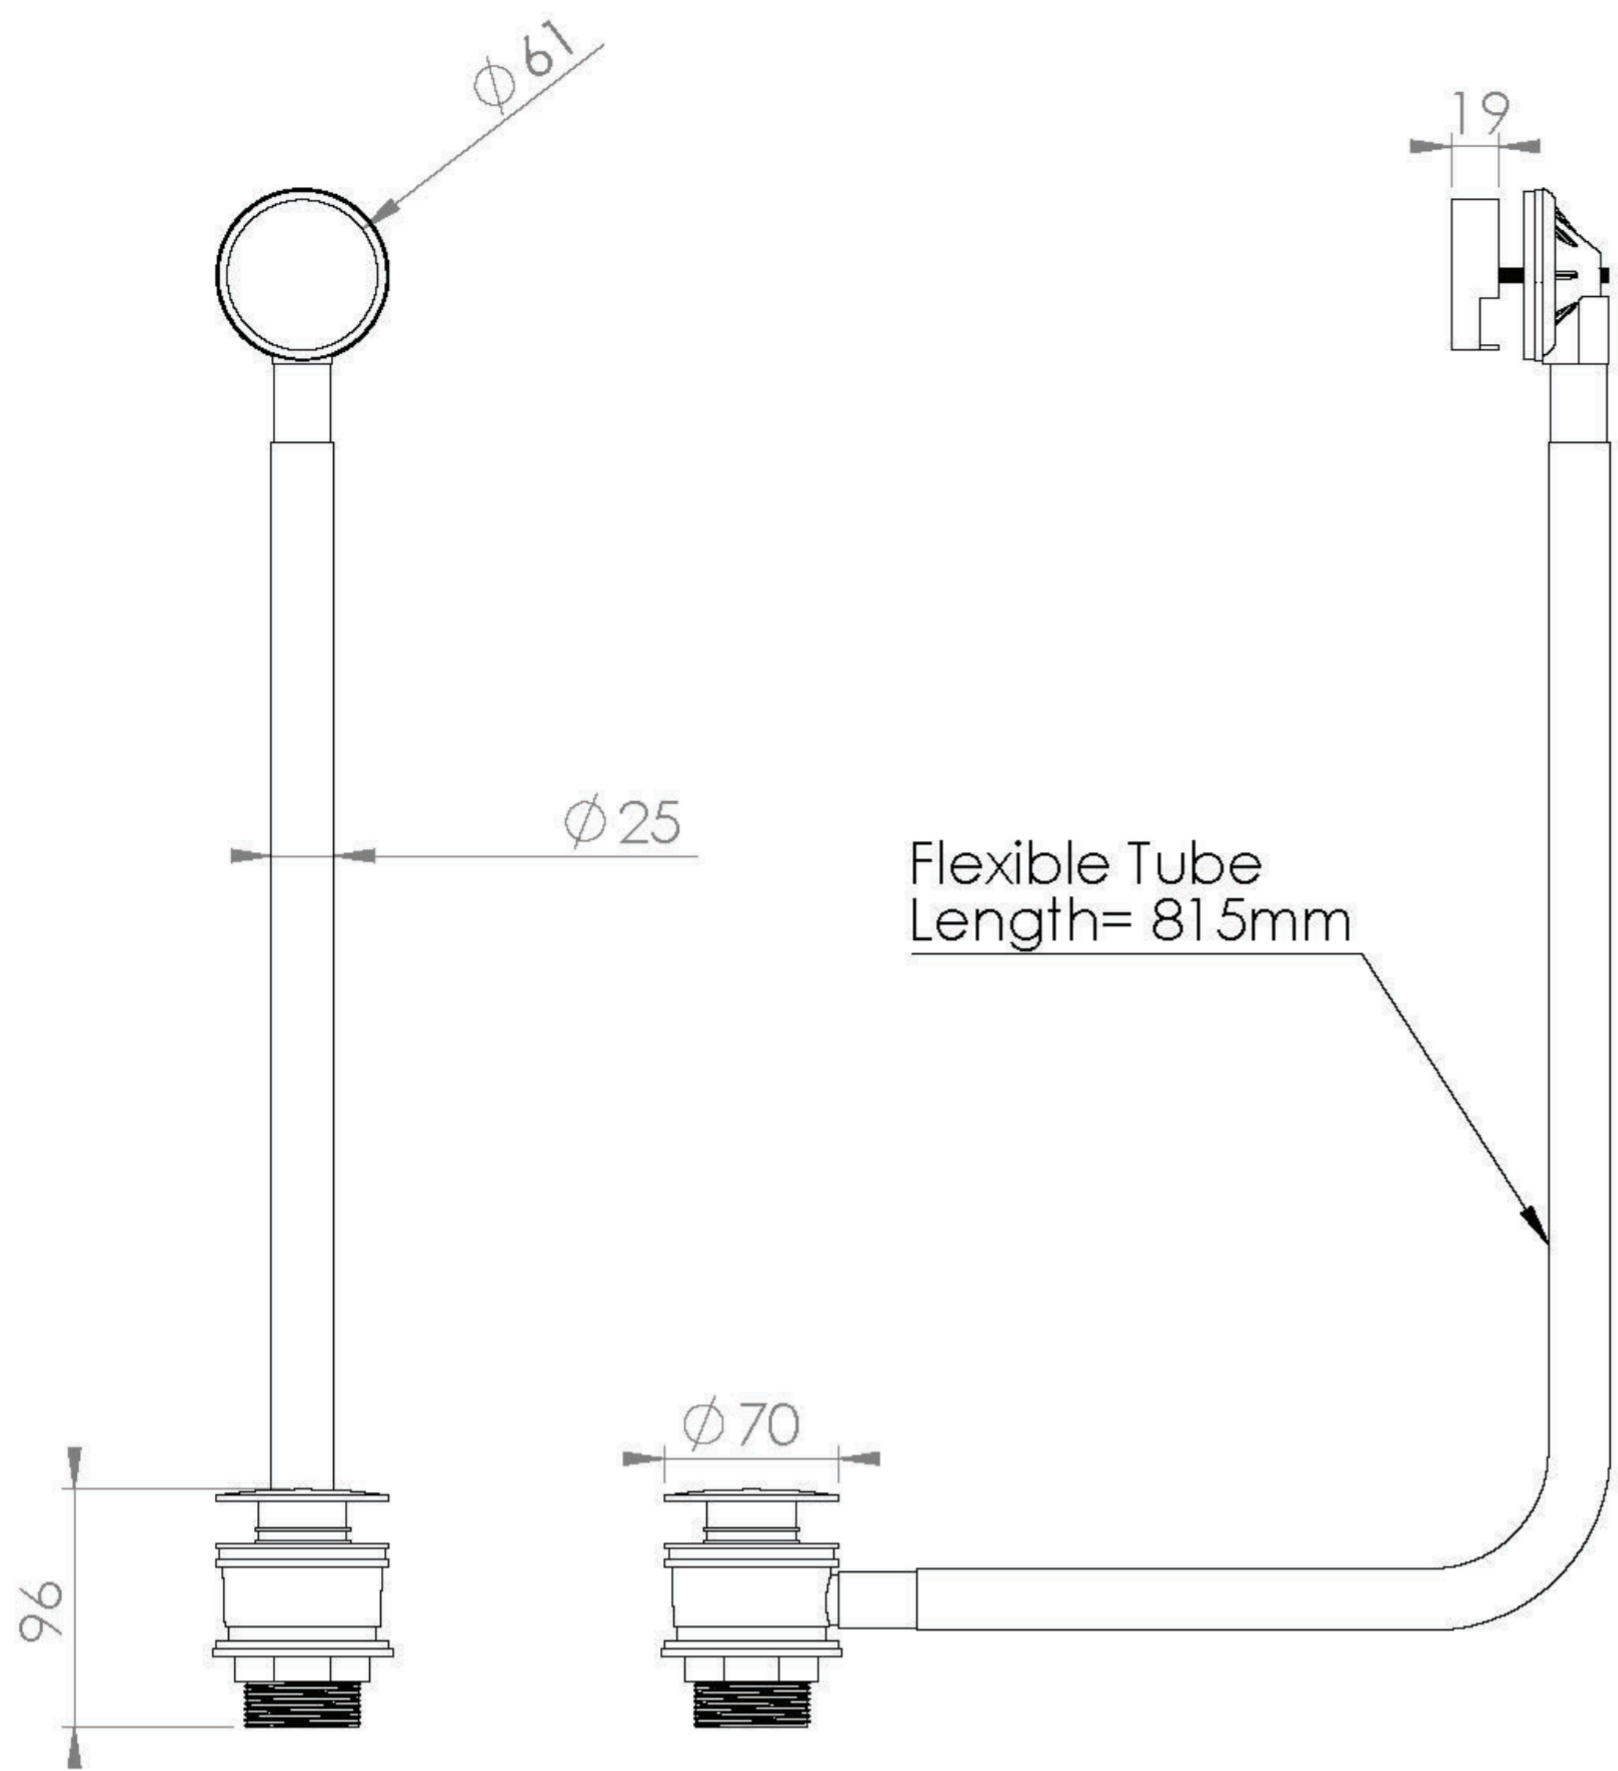

TECHNICAL DRAWING

Saneux reserves the right to alter the specifications and product range without prior notice. Dimensions are given as a guide only. Dimensions should not be used for surrounding furniture, fixtures and fittings until the product is on site.

<https://saneux.com/products/cos-overflow-clicker-waste-matte-black>