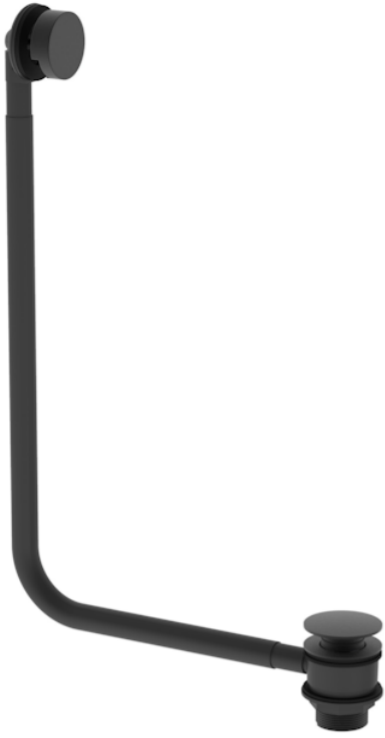

## COS OVERFLOW & CLICKER WASTE - MATTE BLACK

---

**Product Code:** CO098.MB

---

### DESCRIPTION

The COS collection was designed to create brassware that was both modern and classic to suit any style of bathroom.

This COS overflow and clicker waste in matte black is a great option for your bath if you have a separate bath filler or spout, and will perfectly match any of our built-in baths.

### PRODUCT INFORMATION

|                      |                               |
|----------------------|-------------------------------|
| <b>Finish:</b>       | Matte Black (Electroplated)   |
| <b>Material:</b>     | Brass                         |
| <b>Product Type:</b> | Bath Overflow & Clicker Waste |
| <b>Weight</b>        | 0.56kg                        |
| <b>Material</b>      | Brass                         |