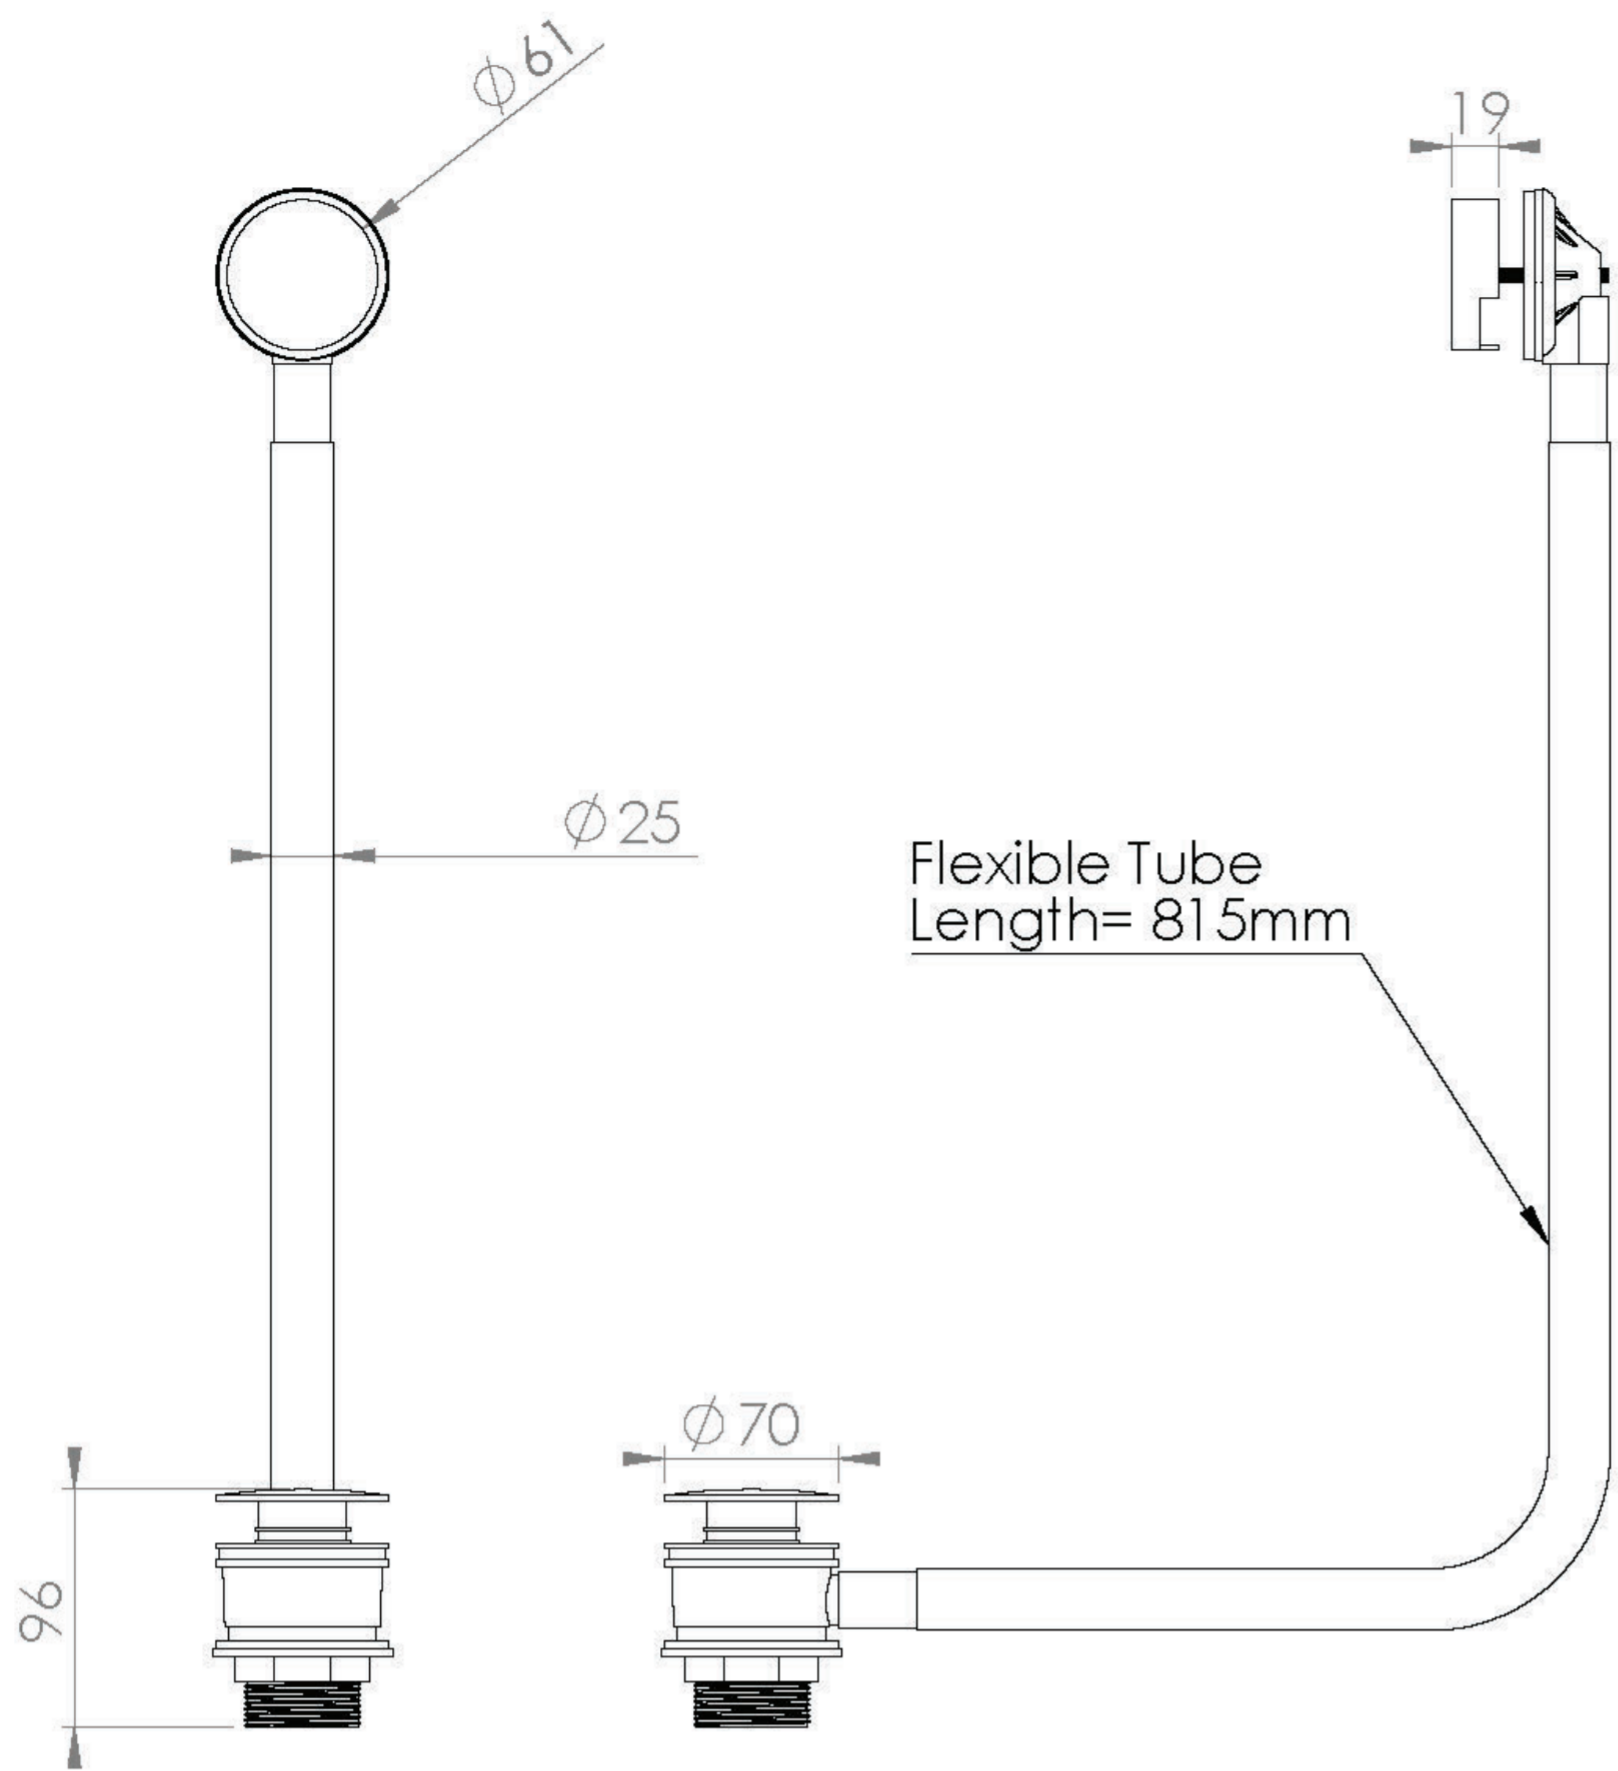

COS OVERFLOW & CLICKER WASTE - MATTE BLACK

Product Code: CO098.MB

DESCRIPTION

The COS collection was designed to create brassware that was both modern and classic to suit any style of bathroom.

This COS overflow and clicker waste in matte black is a great option for your bath if you have a separate bath filler or spout, and will perfectly match any of our built-in baths.

PRODUCT INFORMATION

Finish:	Matte Black (Electroplated)
Material:	Brass
Product Type:	Bath Overflow & Clicker Waste
Weight	0.56kg
Material	Brass

TECHNICAL DRAWING

Saneux reserves the right to alter the specifications and product range without prior notice. Dimensions are given as a guide only. Dimensions should not be used for surrounding furniture, fixtures and fittings until the product is on site.

<https://saneux.com/products/cos-overflow-clicker-waste-matte-black>