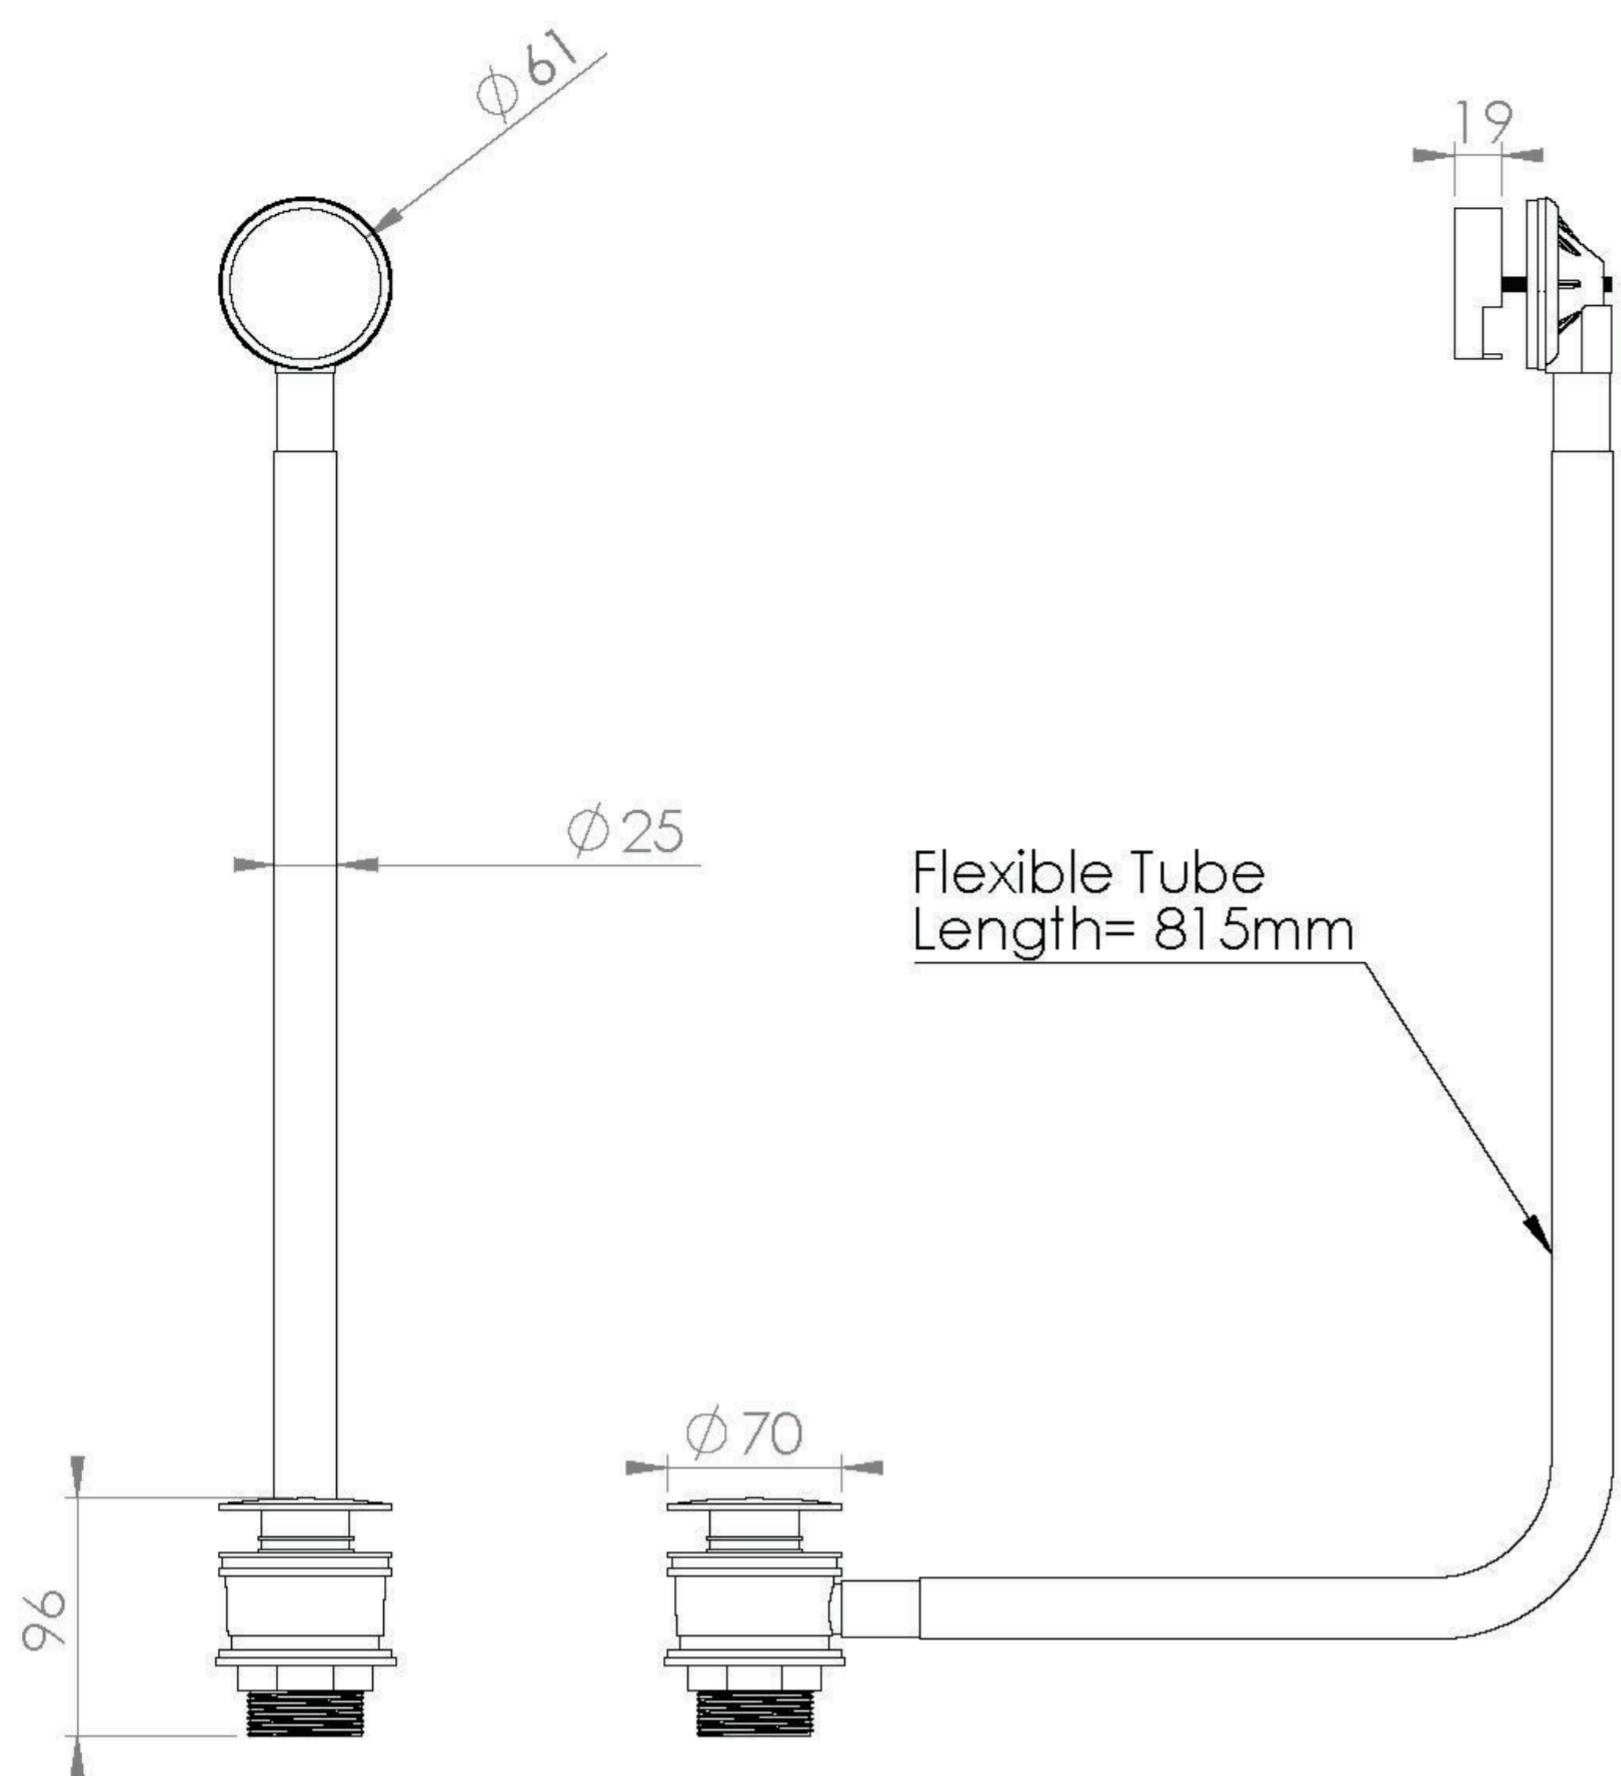

COS OVERFLOW & CLICKER WASTE - MATTE BLACK

Product Code: CO098.MB

DESCRIPTION

The COS collection was designed to create brassware that was both modern and classic to suit any style of bathroom.

This COS overflow and clicker waste in matte black is a great option for your bath if you have a separate bath filler or spout, and will perfectly match any of our built-in baths.

PRODUCT INFORMATION

Finish:	Matte Black (Electroplated)
Material:	Brass
Product Type:	Bath Overflow & Clicker Waste
Weight	0.56kg
Material	Brass

TECHNICAL DRAWING

Saneux reserves the right to alter the specifications and product range without prior notice. Dimensions are given as a guide only. Dimensions should not be used for surrounding furniture, fixtures and fittings until the product is on site.

<https://saneux.com/products/cos-overflow-clicker-waste-matte-black>