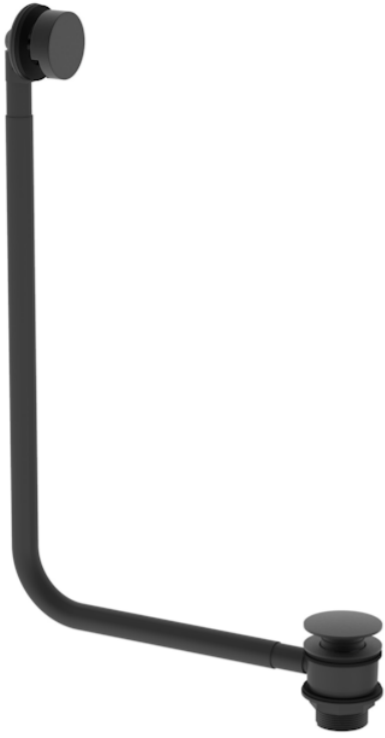

COS OVERFLOW & CLICKER WASTE - MATTE BLACK

Product Code: CO098.MB

DESCRIPTION

The COS collection was designed to create brassware that was both modern and classic to suit any style of bathroom.

This COS overflow and clicker waste in matte black is a great option for your bath if you have a separate bath filler or spout, and will perfectly match any of our built-in baths.

PRODUCT INFORMATION

Finish:	Matte Black (Electroplated)
Material:	Brass
Product Type:	Bath Overflow & Clicker Waste
Weight	0.56kg
Material	Brass

TECHNICAL DRAWING

Saneux reserves the right to alter the specifications and product range without prior notice. Dimensions are given as a guide only. Dimensions should not be used for surrounding furniture, fixtures and fittings until the product is on site.

<https://saneux.com/products/cos-overflow-clicker-waste-matte-black>