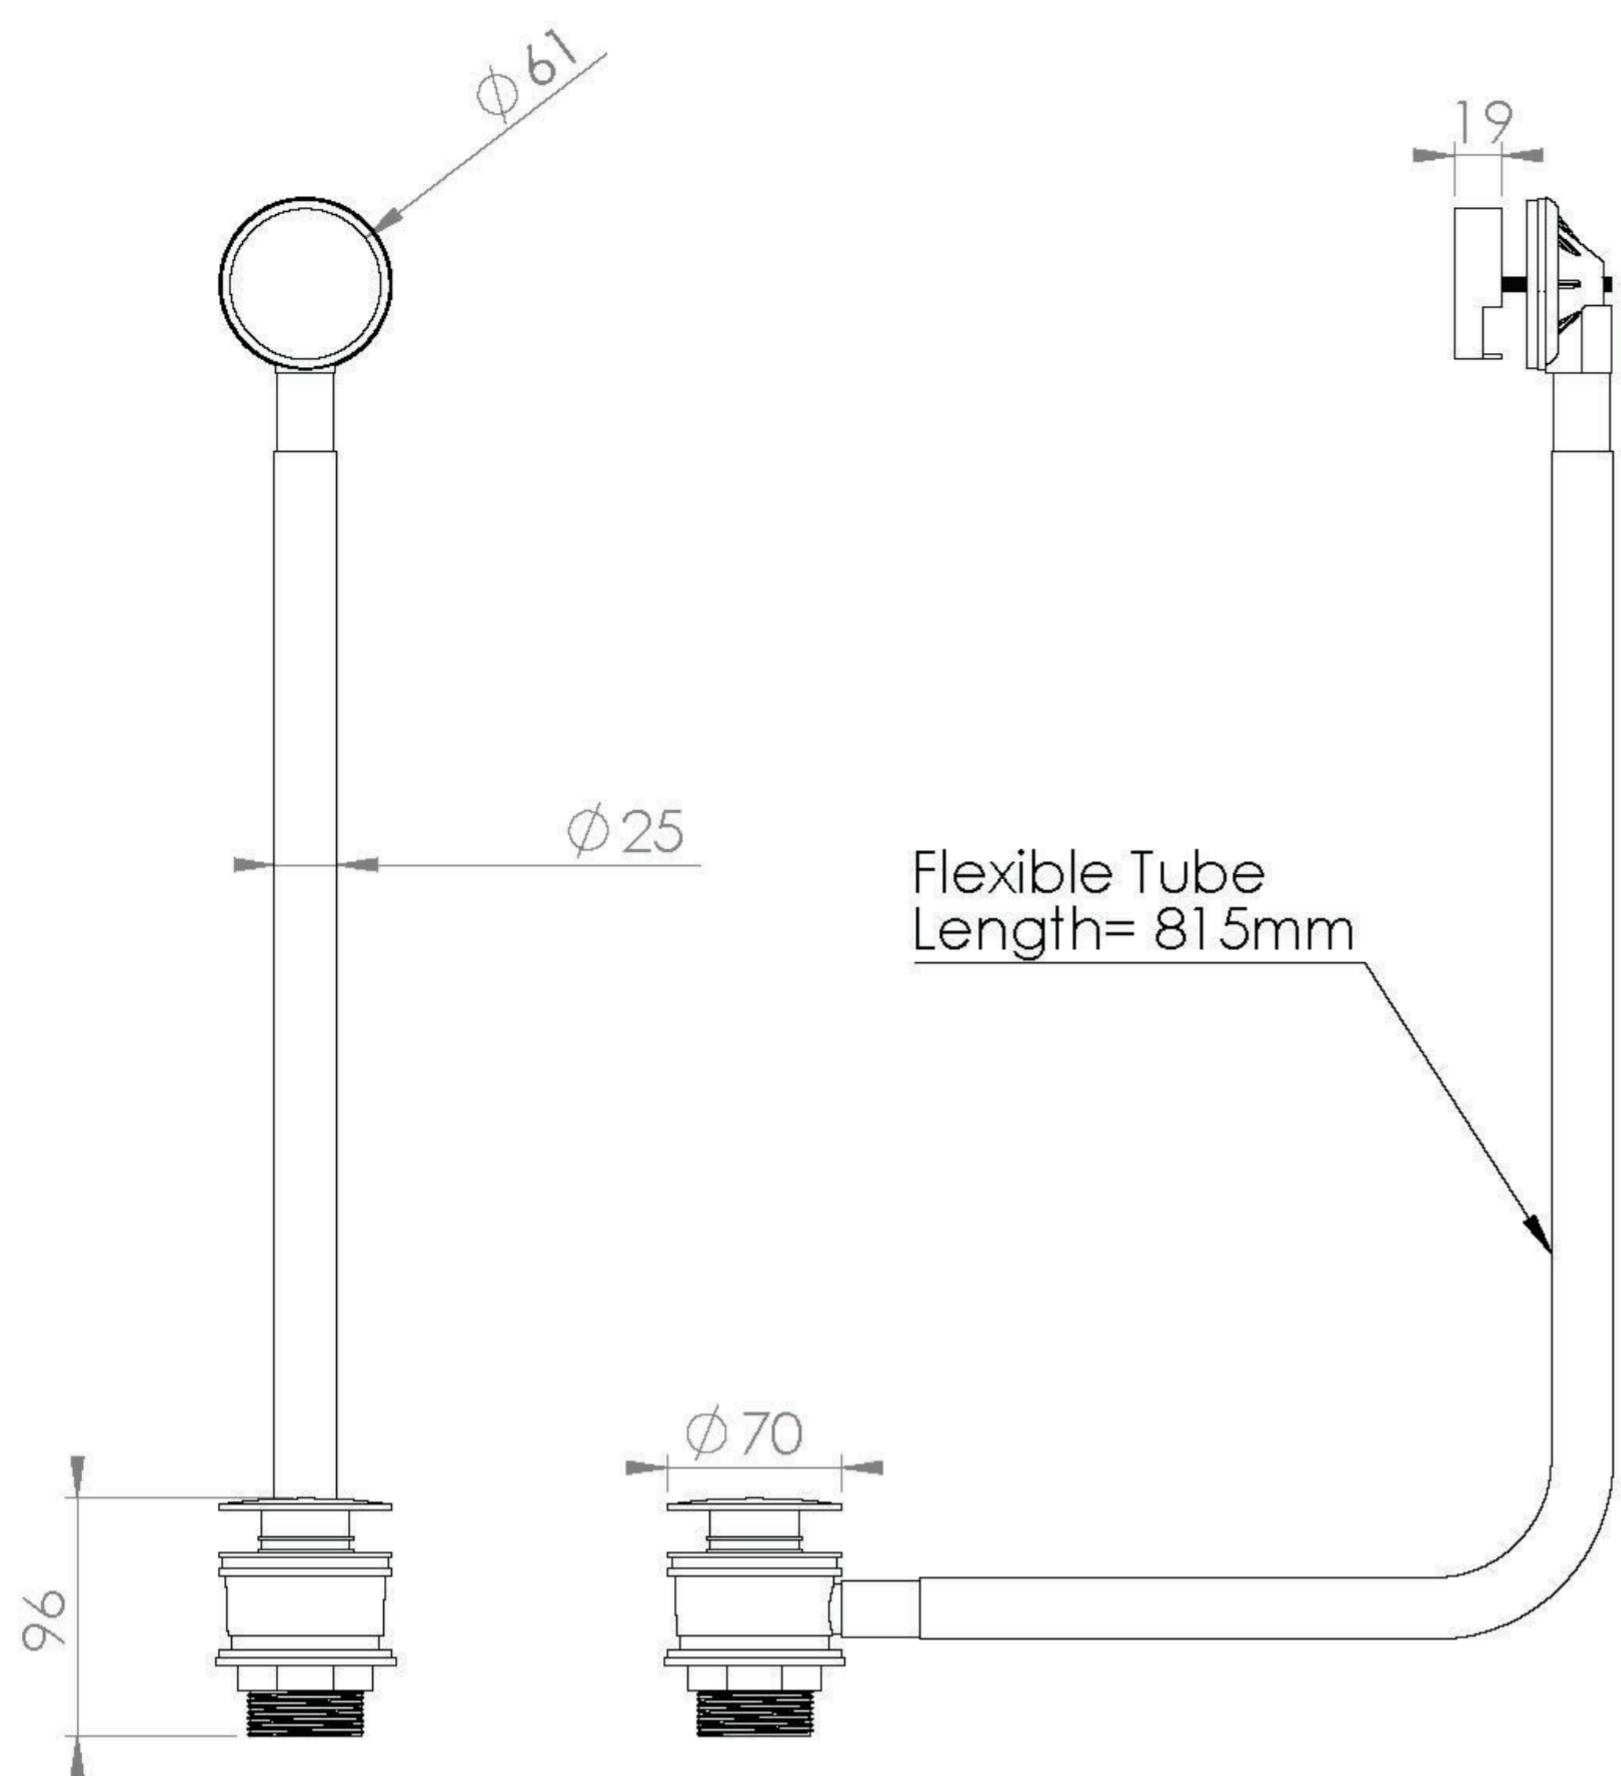

COS OVERFLOW & CLICKER WASTE - CHROME

PRODUCT INFORMATION

Finish:	Chrome
Material:	Brass
Weight	0.56kg
Material	Brass

Product Code: CO098

DESCRIPTION

The COS collection was designed to create brassware that was both modern and classic to suit any style of bathroom.

This COS overflow and clicker waste in chrome is a great option for your bath if you have a separate bath filler or spout, and will perfectly match any of our built-in baths.

TECHNICAL DRAWING

Saneux reserves the right to alter the specifications and product range without prior notice. Dimensions are given as a guide only. Dimensions should not be used for surrounding furniture, fixtures and fittings until the product is on site.