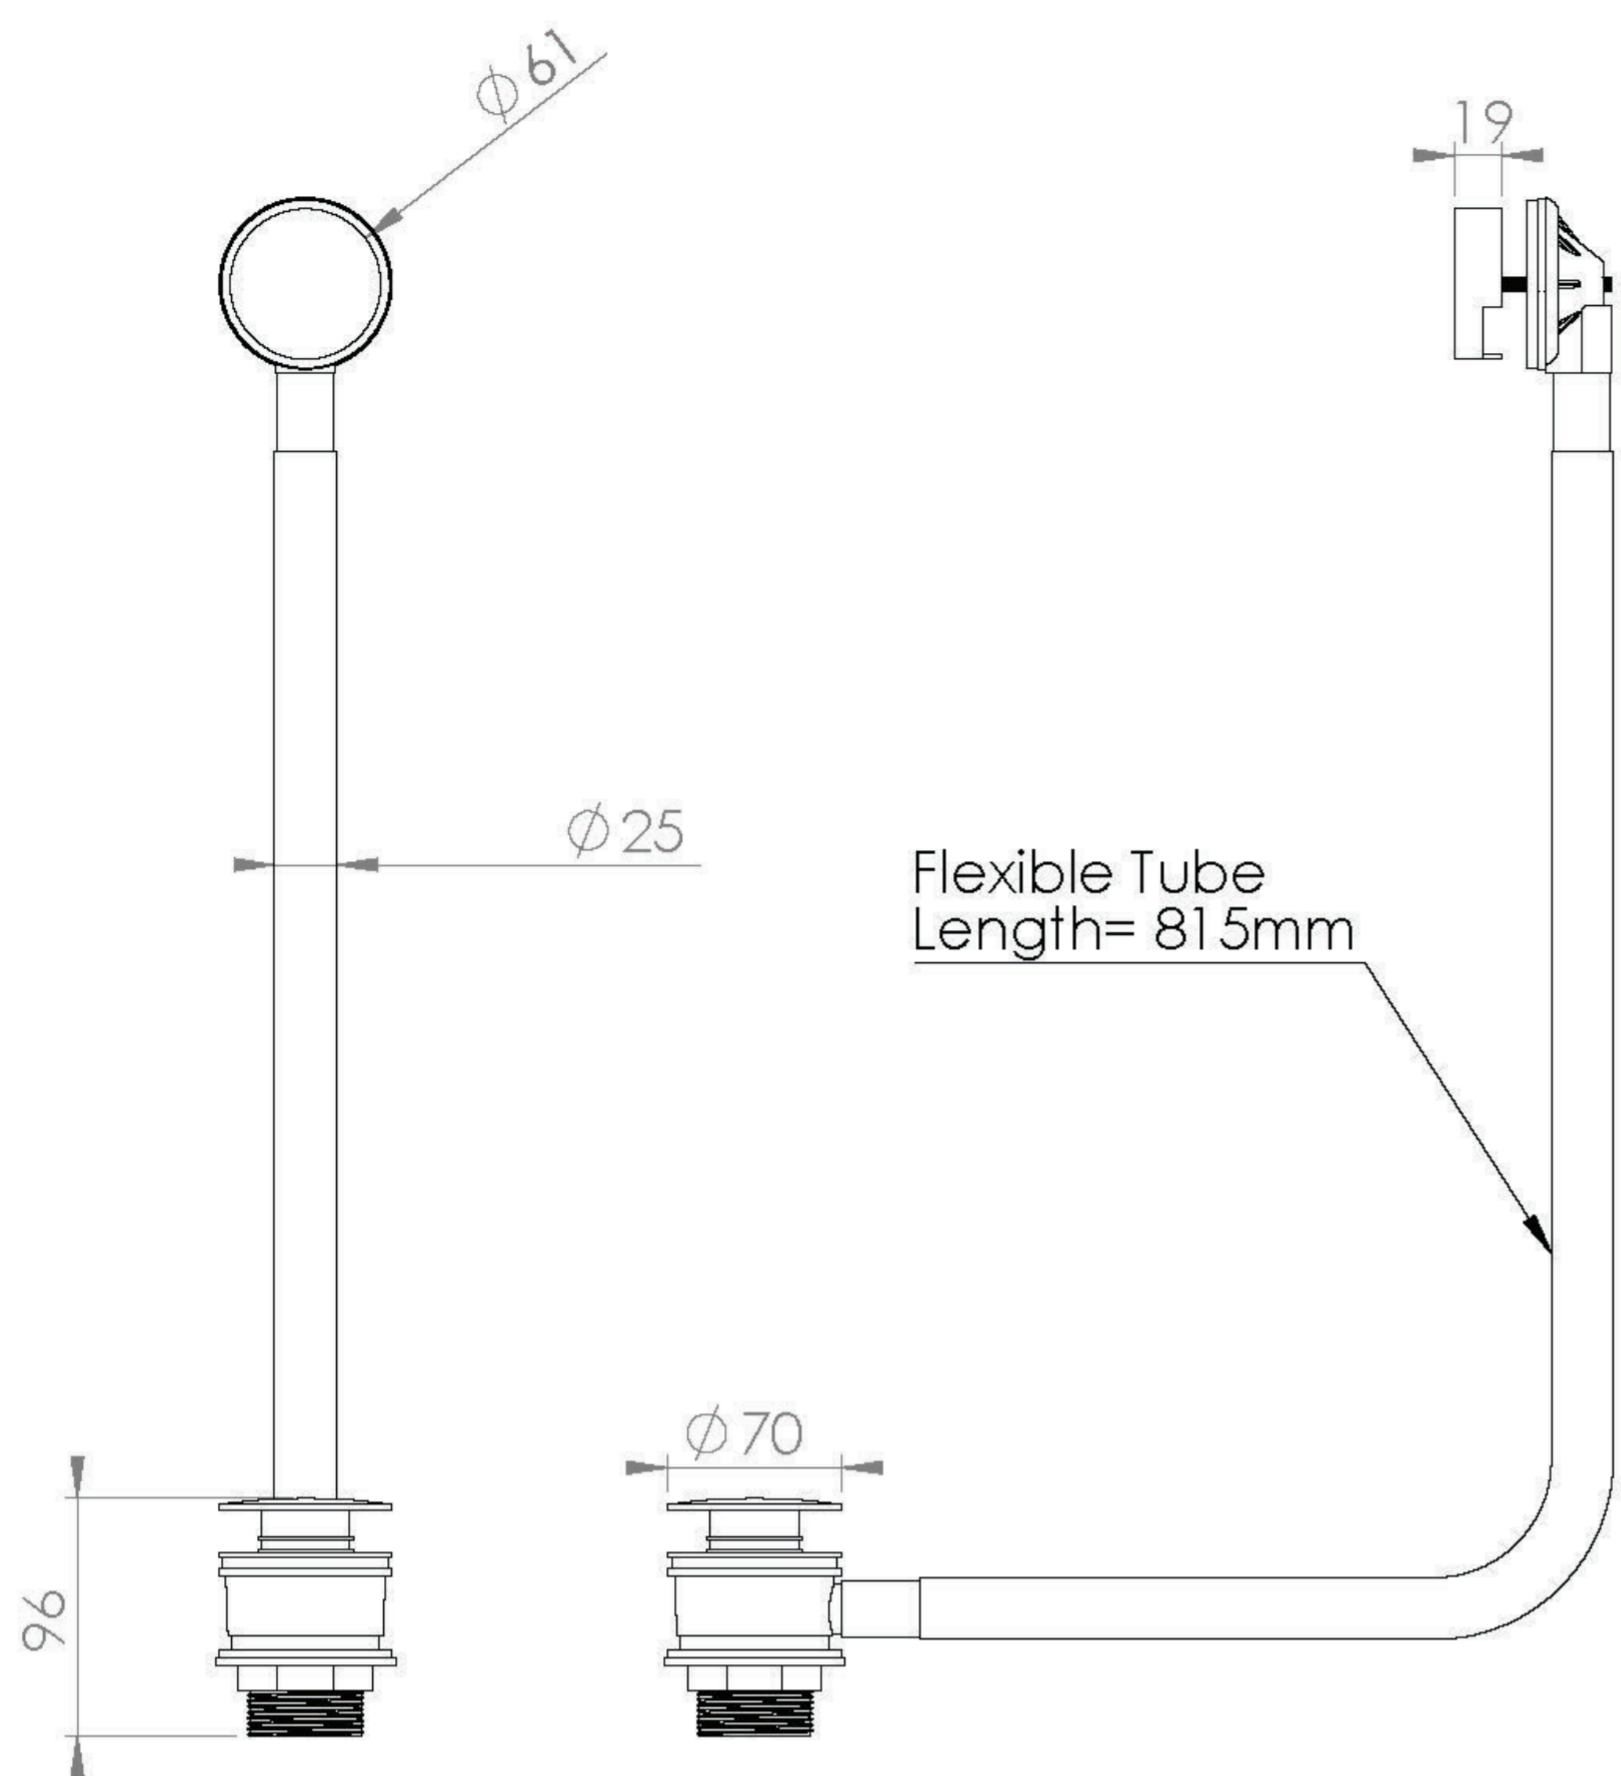

TECHNICAL DRAWING

Saneux reserves the right to alter the specifications and product range without prior notice. Dimensions are given as a guide only. Dimensions should not be used for surrounding furniture, fixtures and fittings until the product is on site.

<https://saneux.com/products/cos-overflow-clicker-waste-chrome>