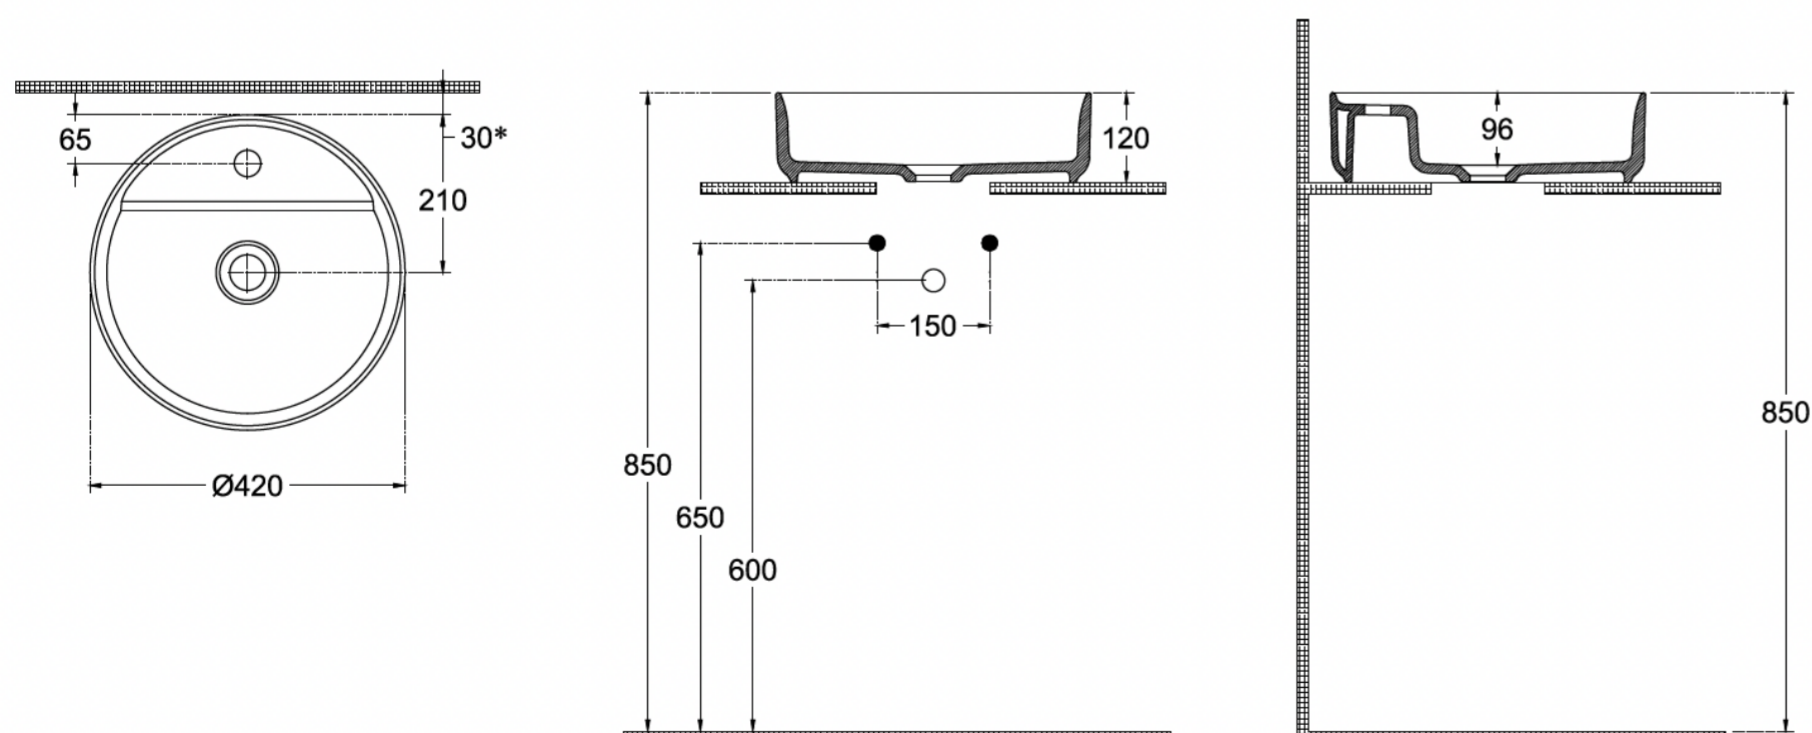

TECHNICAL DRAWING

Saneux reserves the right to alter the specifications and product range without prior notice. Dimensions are given as a guide only. Dimensions should not be used for surrounding furniture, fixtures and fittings until the product is on site.