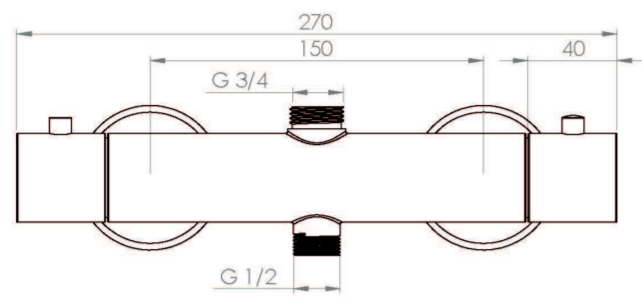

TECHNICAL DRAWING

FLOW RATE

- 0.2 Bar - Flowrate: 2.7 l/min
- 0.5 Bar - Flowrate: 5.7 l/min
- 1 Bar - Flowrate: 8.3 l/min
- 2 Bar - Flowrate: 11.8 l/min
- 3 Bar - Flowrate: 14.4 l/min
- 4 Bar - Flowrate: 17.4 l/min
- 5 Bar - Flowrate: 20.5 l/min

Saneux reserves the right to alter the specifications and product range without prior notice. Dimensions are given as a guide only. Dimensions should not be used for surrounding furniture, fixtures and fittings until the product is on site.

<https://saneux.com/products/cos-2-way-thermostatic-bar-valve-chrome>