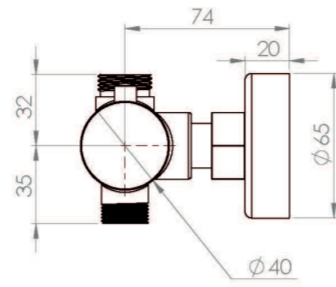

COS 2 WAY THERMOSTATIC BAR VALVE - CHROME

Product Code: CO2WV01

PRODUCT INFORMATION

Finish:	Chrome
Height:	65mm
Width:	270mm
Depth:	74mm
Outlets:	2 Outlets
Material	Brass
Weight	1.61kg
Approvals/Standards	WRAS
Guarantee	5 years
Outlets	2

DESCRIPTION

The COS collection was designed to create brassware that was both modern and classic to suit any style of bathroom.

This COS thermostatic 2 way bar valve in chrome will work perfectly if you're after a more traditional look to your bathroom.

This thermostatic bar valve has 2 outlets which allows it to control both a shower head and a shower handset. The left handle changes which component is on, and the right handle controls the water temperature.

Pair it with a shower hose, rigid riser rail and a COS slim or 3 function handset.

TECHNICAL DRAWING

FLOW RATE

- 0.2 Bar - Flowrate: 2.7 l/min
- 0.5 Bar - Flowrate: 5.7 l/min
- 1 Bar - Flowrate: 8.3 l/min
- 2 Bar - Flowrate: 11.8 l/min
- 3 Bar - Flowrate: 14.4 l/min
- 4 Bar - Flowrate: 17.4 l/min
- 5 Bar - Flowrate: 20.5 l/min