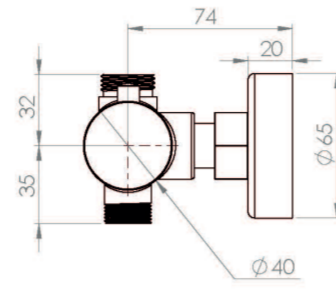

TECHNICAL DRAWING

FLOW RATE

- 0.2 Bar - Flowrate: 2.7 l/min
- 0.5 Bar - Flowrate: 5.7 l/min
- 1 Bar - Flowrate: 8.3 l/min
- 2 Bar - Flowrate: 11.8 l/min
- 3 Bar - Flowrate: 14.4 l/min
- 4 Bar - Flowrate: 17.4 l/min
- 5 Bar - Flowrate: 20.5 l/min

Saneux reserves the right to alter the specifications and product range without prior notice. Dimensions are given as a guide only. Dimensions should not be used for surrounding furniture, fixtures and fittings until the product is on site.

<https://saneux.com/products/cos-2-way-thermostatic-bar-valve-chrome>