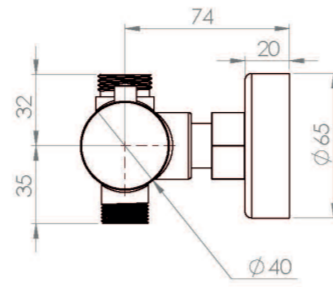

COS 2 WAY THERMOSTATIC BAR VALVE - CHROME

Product Code: CO2WV01

PRODUCT INFORMATION

Finish:	Chrome
Height:	65mm
Width:	270mm
Depth:	74mm
Outlets:	2 Outlets
Material	Brass
Weight	1.61kg
Approvals/Standards	WRAS
Guarantee	5 years
Outlets	2

DESCRIPTION

The COS collection was designed to create brassware that was both modern and classic to suit any style of bathroom.

This COS thermostatic 2 way bar valve in chrome will work perfectly if you're after a more traditional look to your bathroom.

This thermostatic bar valve has 2 outlets which allows it to control both a shower head and a shower handset. The left handle changes which component is on, and the right handle controls the water temperature.

Pair it with a shower hose, rigid riser rail and a COS slim or 3 function handset.

TECHNICAL DRAWING

FLOW RATE

- 0.2 Bar - Flowrate: 2.7 l/min
- 0.5 Bar - Flowrate: 5.7 l/min
- 1 Bar - Flowrate: 8.3 l/min
- 2 Bar - Flowrate: 11.8 l/min
- 3 Bar - Flowrate: 14.4 l/min
- 4 Bar - Flowrate: 17.4 l/min
- 5 Bar - Flowrate: 20.5 l/min