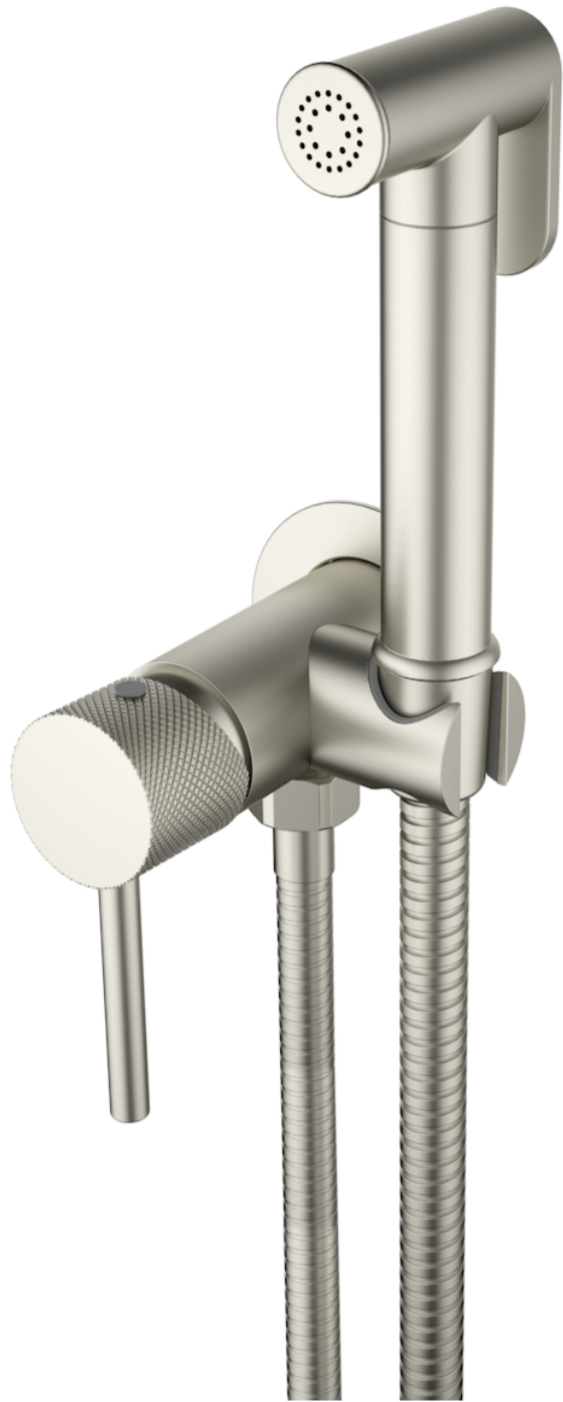

COS DOUCHE KIT WITH KNURLED HANDLE - BRUSHED NICKEL

Product Code: CODK01.KBN

PRODUCT INFORMATION

Finish:	Brushed Nickel (PVD)
Height:	137mm
Width:	57mm
Depth:	46mm
Material	Brass
Weight	1.45kg

DESCRIPTION

A premium hot & cold douche kit, designed with durability in mind. Featuring an 80cm flexible hose, wall bracket, and your choice of handle design – Classic, Fluted, or Knurled – in five long-lasting PVD finishes: Chrome, Brushed Brass, Brushed Nickel, Brushed Bronze, and Satin Black.

<https://saneux.com/products/cos-douche-kit-with-knurled-handle-brushed-nickel>