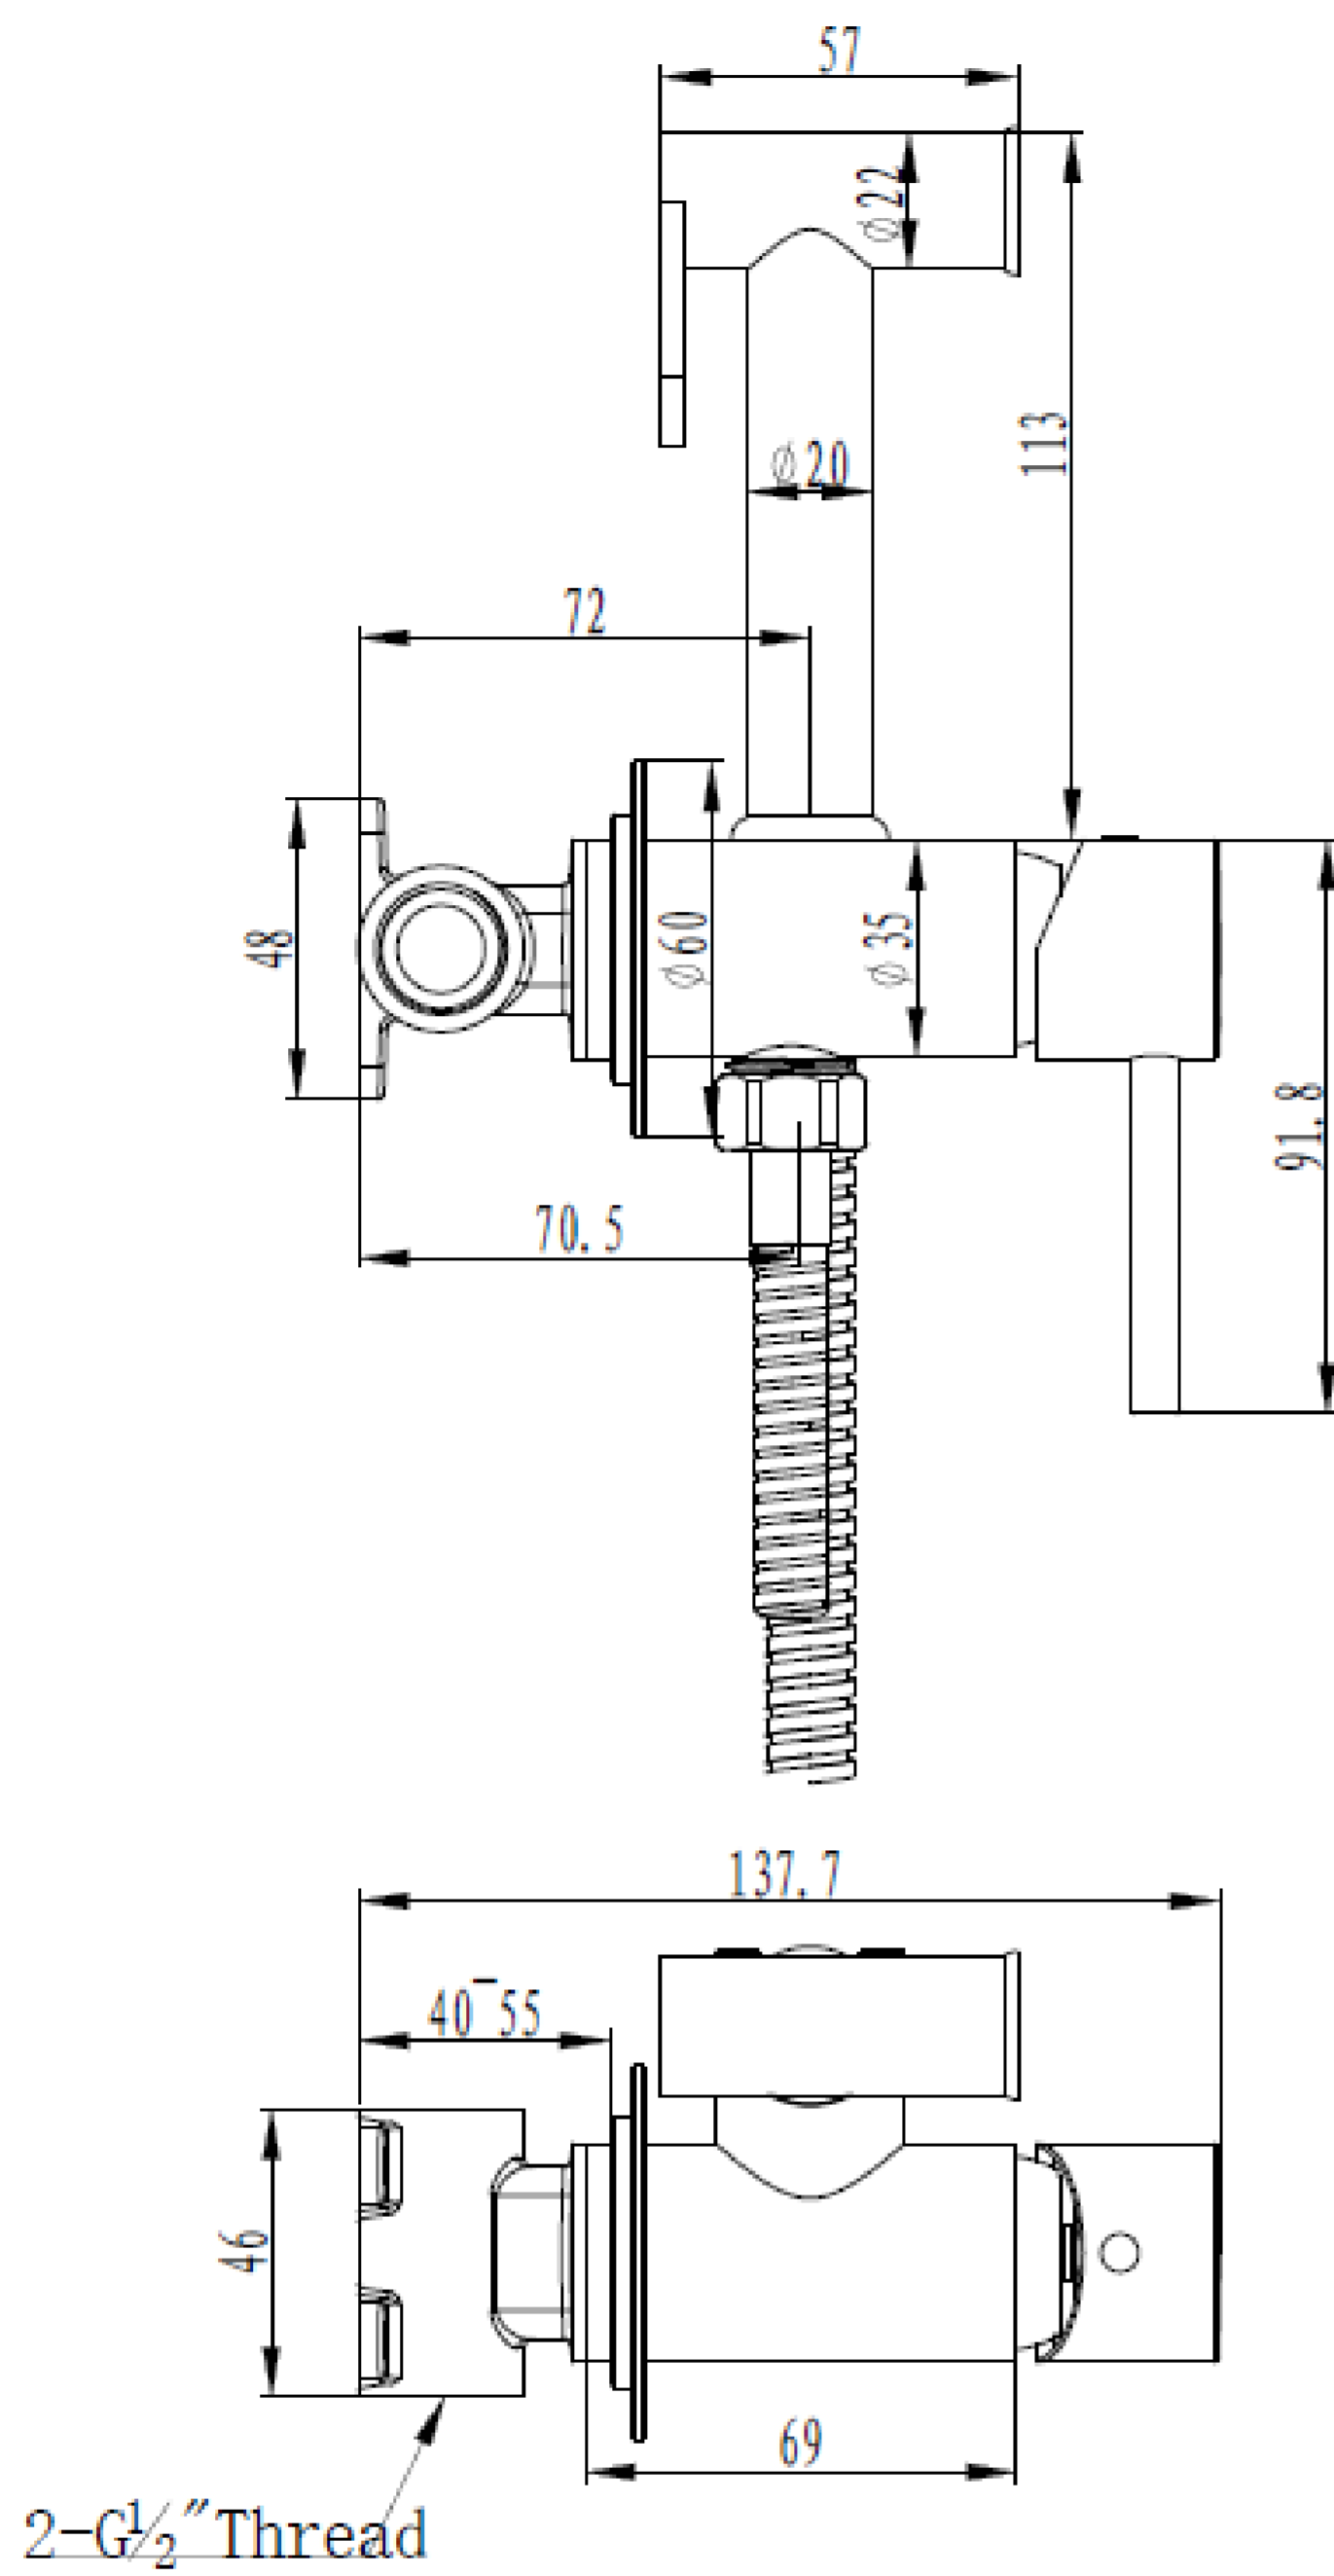

TECHNICAL DRAWING

Saneux reserves the right to alter the specifications and product range without prior notice. Dimensions are given as a guide only. Dimensions should not be used for surrounding furniture, fixtures and fittings until the product is on site.

<https://saneux.com/products/cos-douche-kit-with-knurled-handle-brushed-nickel>