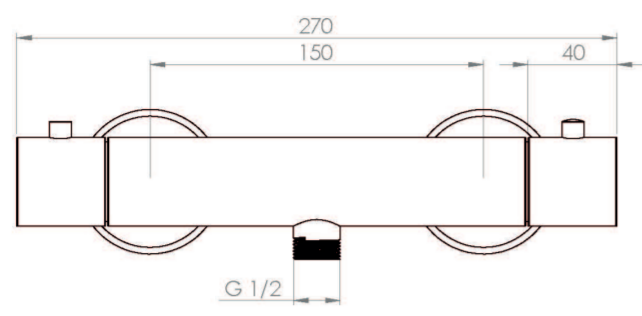

COS 1 WAY THERMOSTATIC BAR VALVE - CHROME

Product Code: CO1WV01

PRODUCT INFORMATION

Finish:	Chrome
Height:	40mm
Width:	270mm
Depth:	74mm
Outlets:	1 Outlet
Material	Brass
Weight	1.48kg
Approvals/Standards	WRAS
Guarantee	5 years
Outlets	Yes

This thermostatic bar valve has 1 outlet which allows it to control a shower handset. The left handle turns the component on and off, and the right handle controls the water temperature.

Pair it with a shower hose, slide rail and a COS slim or 3 function handset.

TECHNICAL DRAWING

FLOW RATE

- 0.2 Bar - Flowrate: 2.7 l/min
- 0.5 Bar - Flowrate: 5.7 l/min
- 1 Bar - Flowrate: 8.3 l/min
- 2 Bar - Flowrate: 11.8 l/min
- 3 Bar - Flowrate: 14.4 l/min
- 4 Bar - Flowrate: 17.5 l/min
- 5 Bar - Flowrate: 20.4 l/min