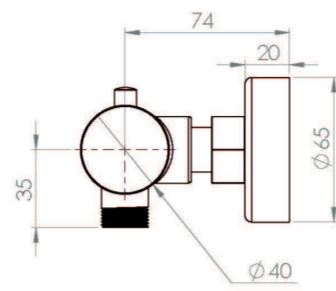

COS 1 WAY THERMOSTATIC BAR VALVE - CHROME

Product Code: CO1WV01

PRODUCT INFORMATION

Finish:	Chrome
Height:	40mm
Width:	270mm
Depth:	74mm
Outlets:	1 Outlet
Material	Brass
Weight	1.48kg
Approvals/Standards	WRAS
Guarantee	5 years
Outlets	Yes

DESCRIPTION

The COS collection was designed to create brassware that was both modern and classic to suit any style of bathroom.

This COS thermostatic 1 way bar valve in chrome will work perfectly if you're after a more traditional look to your bathroom.

This thermostatic bar valve has 1 outlet which allows it to control a shower handset. The left handle turns the component on and off, and the right handle controls the water temperature.

Pair it with a shower hose, slide rail and a COS slim or 3 function handset.

TECHNICAL DRAWING

FLOW RATE

- 0.2 Bar - Flowrate: 2.7 l/min
- 0.5 Bar - Flowrate: 5.7 l/min
- 1 Bar - Flowrate: 8.3 l/min
- 2 Bar - Flowrate: 11.8 l/min
- 3 Bar - Flowrate: 14.4 l/min
- 4 Bar - Flowrate: 17.5 l/min
- 5 Bar - Flowrate: 20.4 l/min