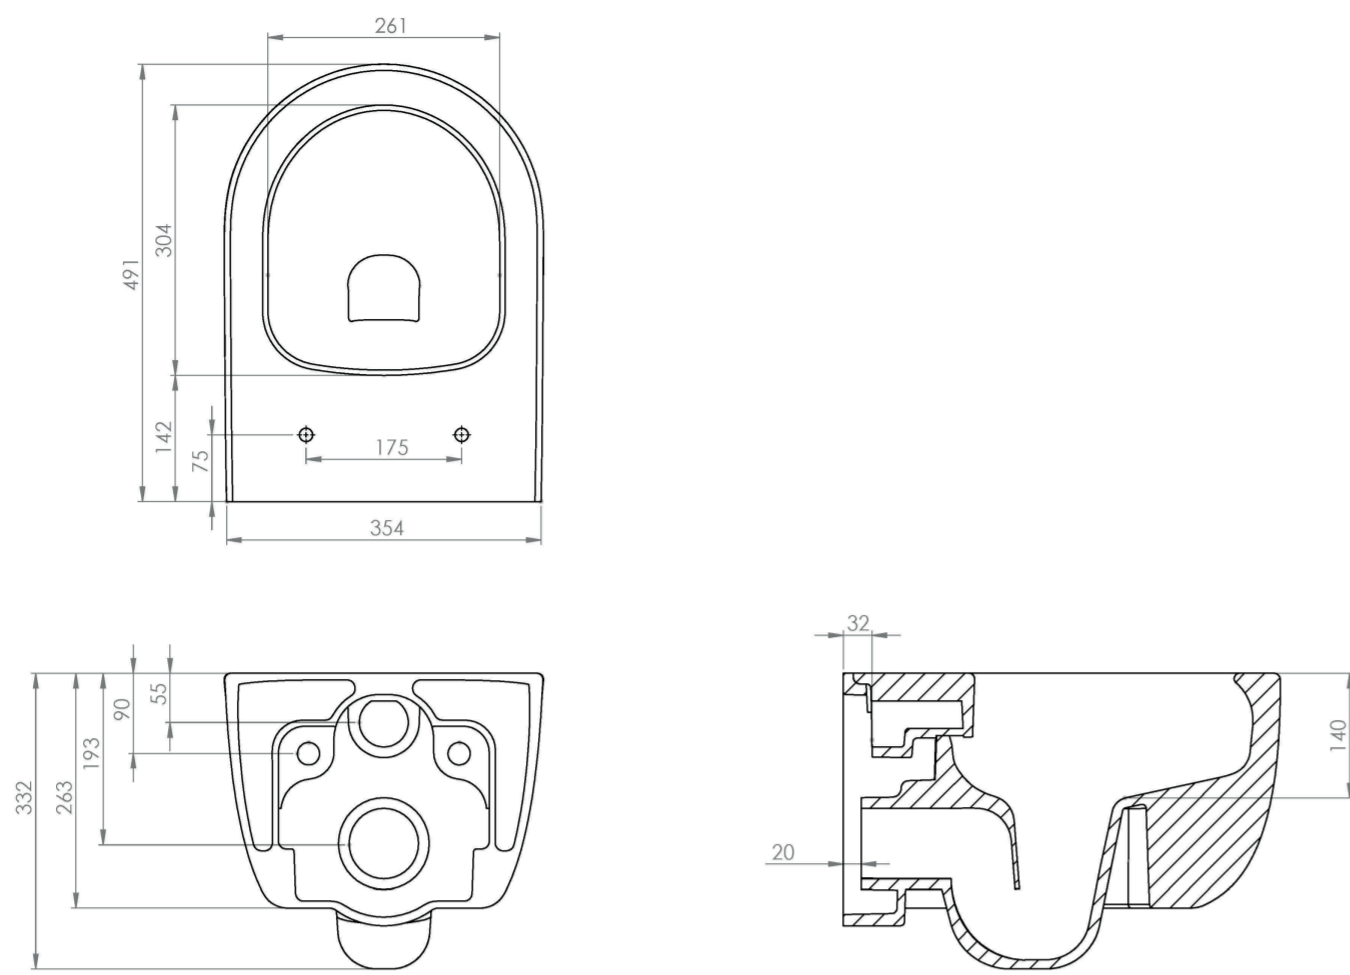

AUSTEN WALL HUNG WC PAN - RIMLESS - SHORT PROJECTION

Product Code: AUWH01

PRODUCT INFORMATION

Finish:	Gloss White
Height:	330mm
Width:	360mm
Depth:	490mm
Material	Ceramic
Weight	25.34kg
Guarantee	Lifetime
Compatible Toilet Seat(s)	AUTS01, AUTS02
Compatible Cistern(s)	FL2022, HC2036, FL2026, FL2028, HC2030
Type of Flushing	Rimless technology

The short projection of the pan at only 49cm makes it unique as it can fit in even the smallest of spaces and makes it particularly attractive for cloakrooms and ensembles.

Create a tidy bathroom space and opt for a wall mounted pan; you can hide the framed cistern by having it built into the wall or a WC unit as well as save on floor space.

*Seat sold separately

Standard soft-close seat - AUTS01

Slim soft-close seat - AUTS02

For optimal performance, we recommend pairing wall mounted rimless pans with a high-level concealed cistern set at 6/3lt flushing.

See our FLUSHE 2.0 range for compatible WRAS approved concealed cisterns.

TECHNICAL DRAWING

Saneux reserves the right to alter the specifications and product range without prior notice. Dimensions are given as a guide only. Dimensions should not be used for surrounding furniture, fixtures and fittings until the product is on site.