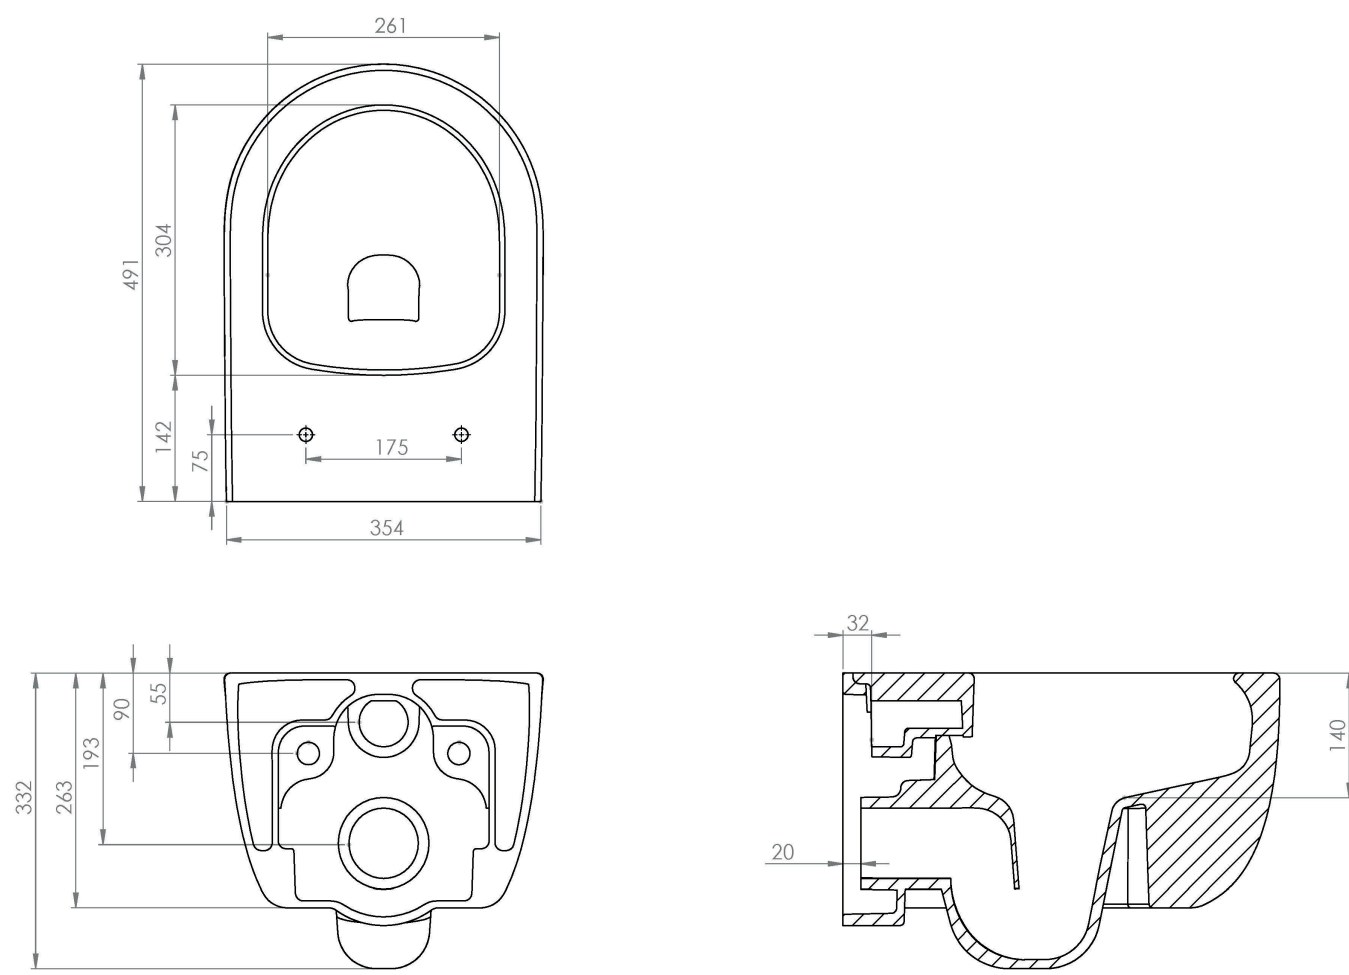

AUSTEN WALL HUNG WC PAN - RIMLESS - SHORT PROJECTION

Product Code: AUWH01

PRODUCT INFORMATION

Finish:	Gloss White
Height:	330mm
Width:	360mm
Depth:	490mm
Material	Ceramic
Weight	25.34kg
Guarantee	Lifetime
Compatible Toilet Seat(s)	AUTS01, AUTS02
Compatible Cistern(s)	FL2022, HC2036, FL2026, FL2028, HC2030
Type of Flushing	Rimless technology

The short projection of the pan at only 49cm makes it unique as it can fit in even the smallest of spaces and makes it particularly attractive for cloakrooms and ensembles.

Create a tidy bathroom space and opt for a wall mounted pan; you can hide the framed cistern by having it built into the wall or a WC unit as well as save on floor space.

*Seat sold separately

Standard soft-close seat - AUTS01

Slim soft-close seat - AUTS02

For optimal performance, we recommend pairing wall mounted rimless pans with a high-level concealed cistern set at 6/3lt flushing.

See our FLUSHE 2.0 range for compatible WRAS approved concealed cisterns.

TECHNICAL DRAWING

Saneux reserves the right to alter the specifications and product range without prior notice. Dimensions are given as a guide only. Dimensions should not be used for surrounding furniture, fixtures and fittings until the product is on site.