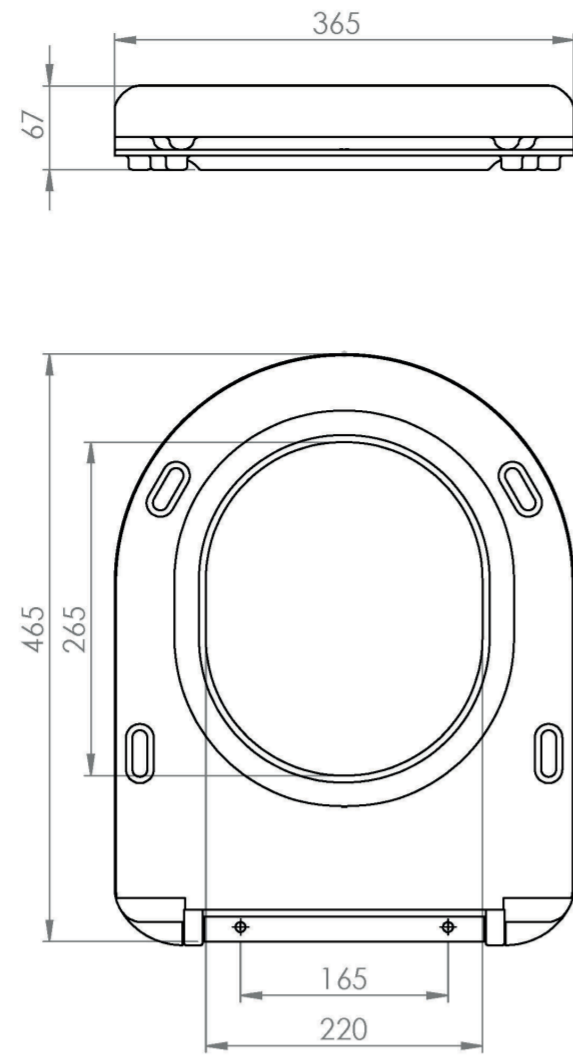

AUSTEN SLIM-LINE SOFT CLOSE SEAT & COVER (FOR AUWHO1)

Product Code: AUTS02

PRODUCT INFORMATION

Finish:	Gloss White
Height:	22mm
Width:	365mm
Depth:	465mm
Material	UF
Weight	3kg
Guarantee	2 years
Compatible Pan(s)	AUCC01, AUCC01.L, AUCC01.R, AUBTW01, AUWH01, AUWH02, AUCC02
Seat Type	Soft close & quick release

*Pan sold separately

Compatible pans: AUCC01, AUCC01.L, AUCC01.R, AUBTW01, AUWH01, AUWH02

TECHNICAL DRAWING

Saneux reserves the right to alter the specifications and product range without prior notice. Dimensions are given as a guide only. Dimensions should not be used for surrounding furniture, fixtures and fittings until the product is on site.