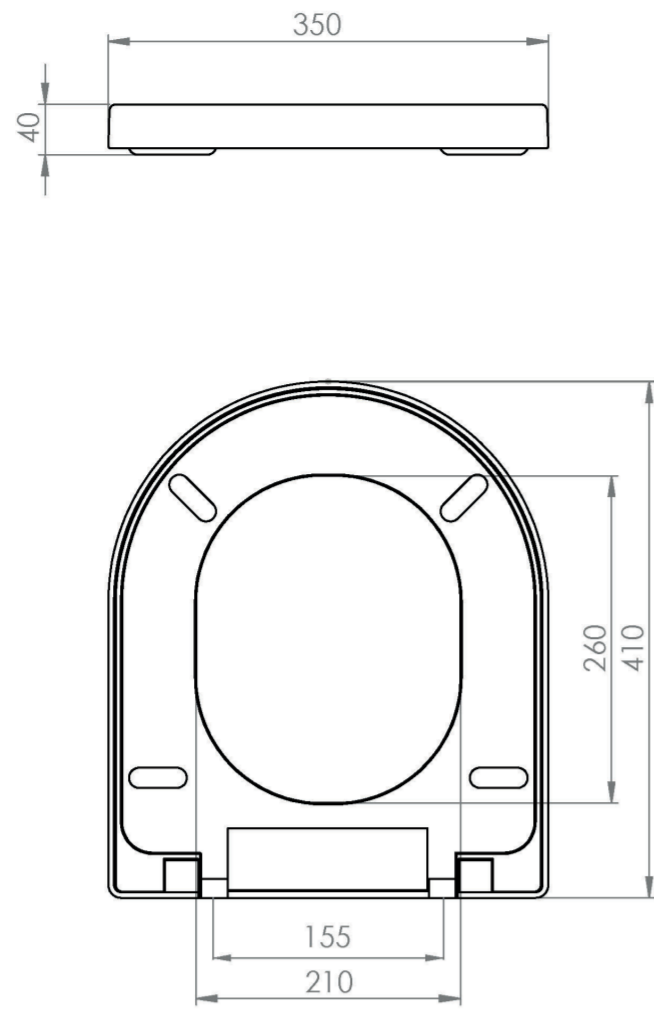

TECHNICAL DRAWING

Saneux reserves the right to alter the specifications and product range without prior notice. Dimensions are given as a guide only. Dimensions should not be used for surrounding furniture, fixtures and fittings until the product is on site.

<https://saneux.com/products/austen-standard-soft-close-seat-cover-for-auwh01>