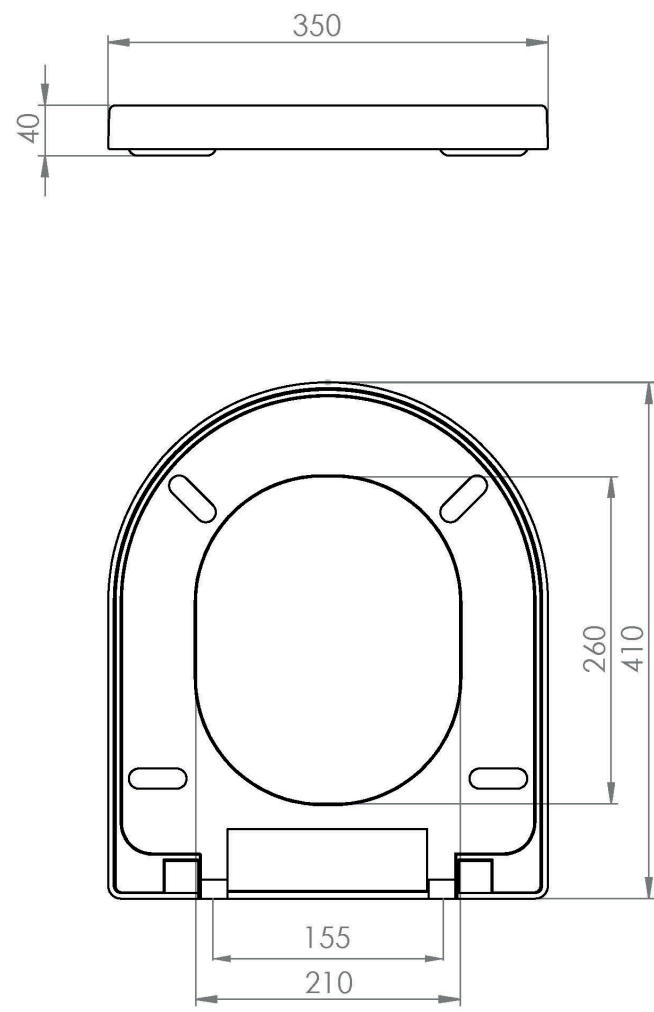

AUSTEN STANDARD SOFT CLOSE SEAT & COVER (FOR AUWHO1)

Product Code: AUTS01

PRODUCT INFORMATION

Finish:	Gloss White
Height:	35mm
Width:	350mm
Depth:	410mm
Material	ABS Plastic
Weight	3kg
Guarantee	2 years
Compatible Pan(s)	AUCC01, AUCC01.L, AUCC01.R, AUBTW01, AUWH01, AUWH02, AUCC02
Seat Type	Soft close & quick release

*Pan sold separately

Compatible pans: AUCC01, AUCC01.L, AUCC01.R, AUBTW01, AUWH01, AUWH02

TECHNICAL DRAWING

Saneux reserves the right to alter the specifications and product range without prior notice. Dimensions are given as a guide only. Dimensions should not be used for surrounding furniture, fixtures and fittings until the product is on site.