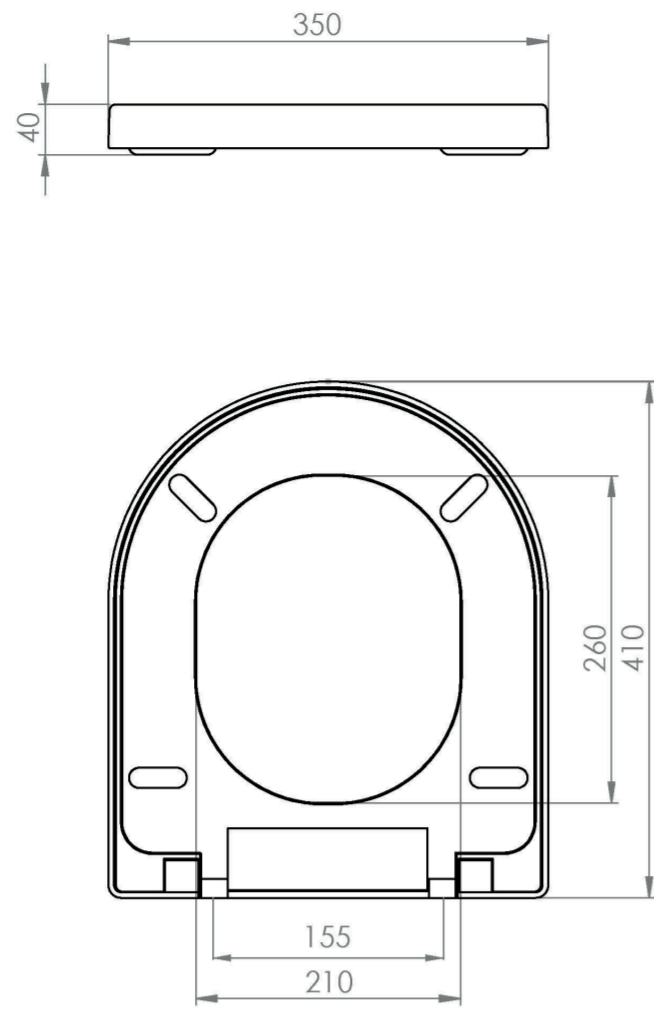

AUSTEN STANDARD SOFT CLOSE SEAT & COVER (FOR AUWHO1)

Product Code: AUTS01

PRODUCT INFORMATION

Finish:	Gloss White
Height:	35mm
Width:	350mm
Depth:	410mm
Material	ABS Plastic
Weight	3kg
Guarantee	2 years
Compatible Pan(s)	AUCC01, AUCC01.L, AUCC01.R, AUBTW01, AUWH01, AUWH02, AUCC02
Seat Type	Soft close & quick release

*Pan sold separately

Compatible pans: AUCC01, AUCC01.L, AUCC01.R, AUBTW01, AUWH01, AUWH02

TECHNICAL DRAWING

Saneux reserves the right to alter the specifications and product range without prior notice. Dimensions are given as a guide only. Dimensions should not be used for surrounding furniture, fixtures and fittings until the product is on site.