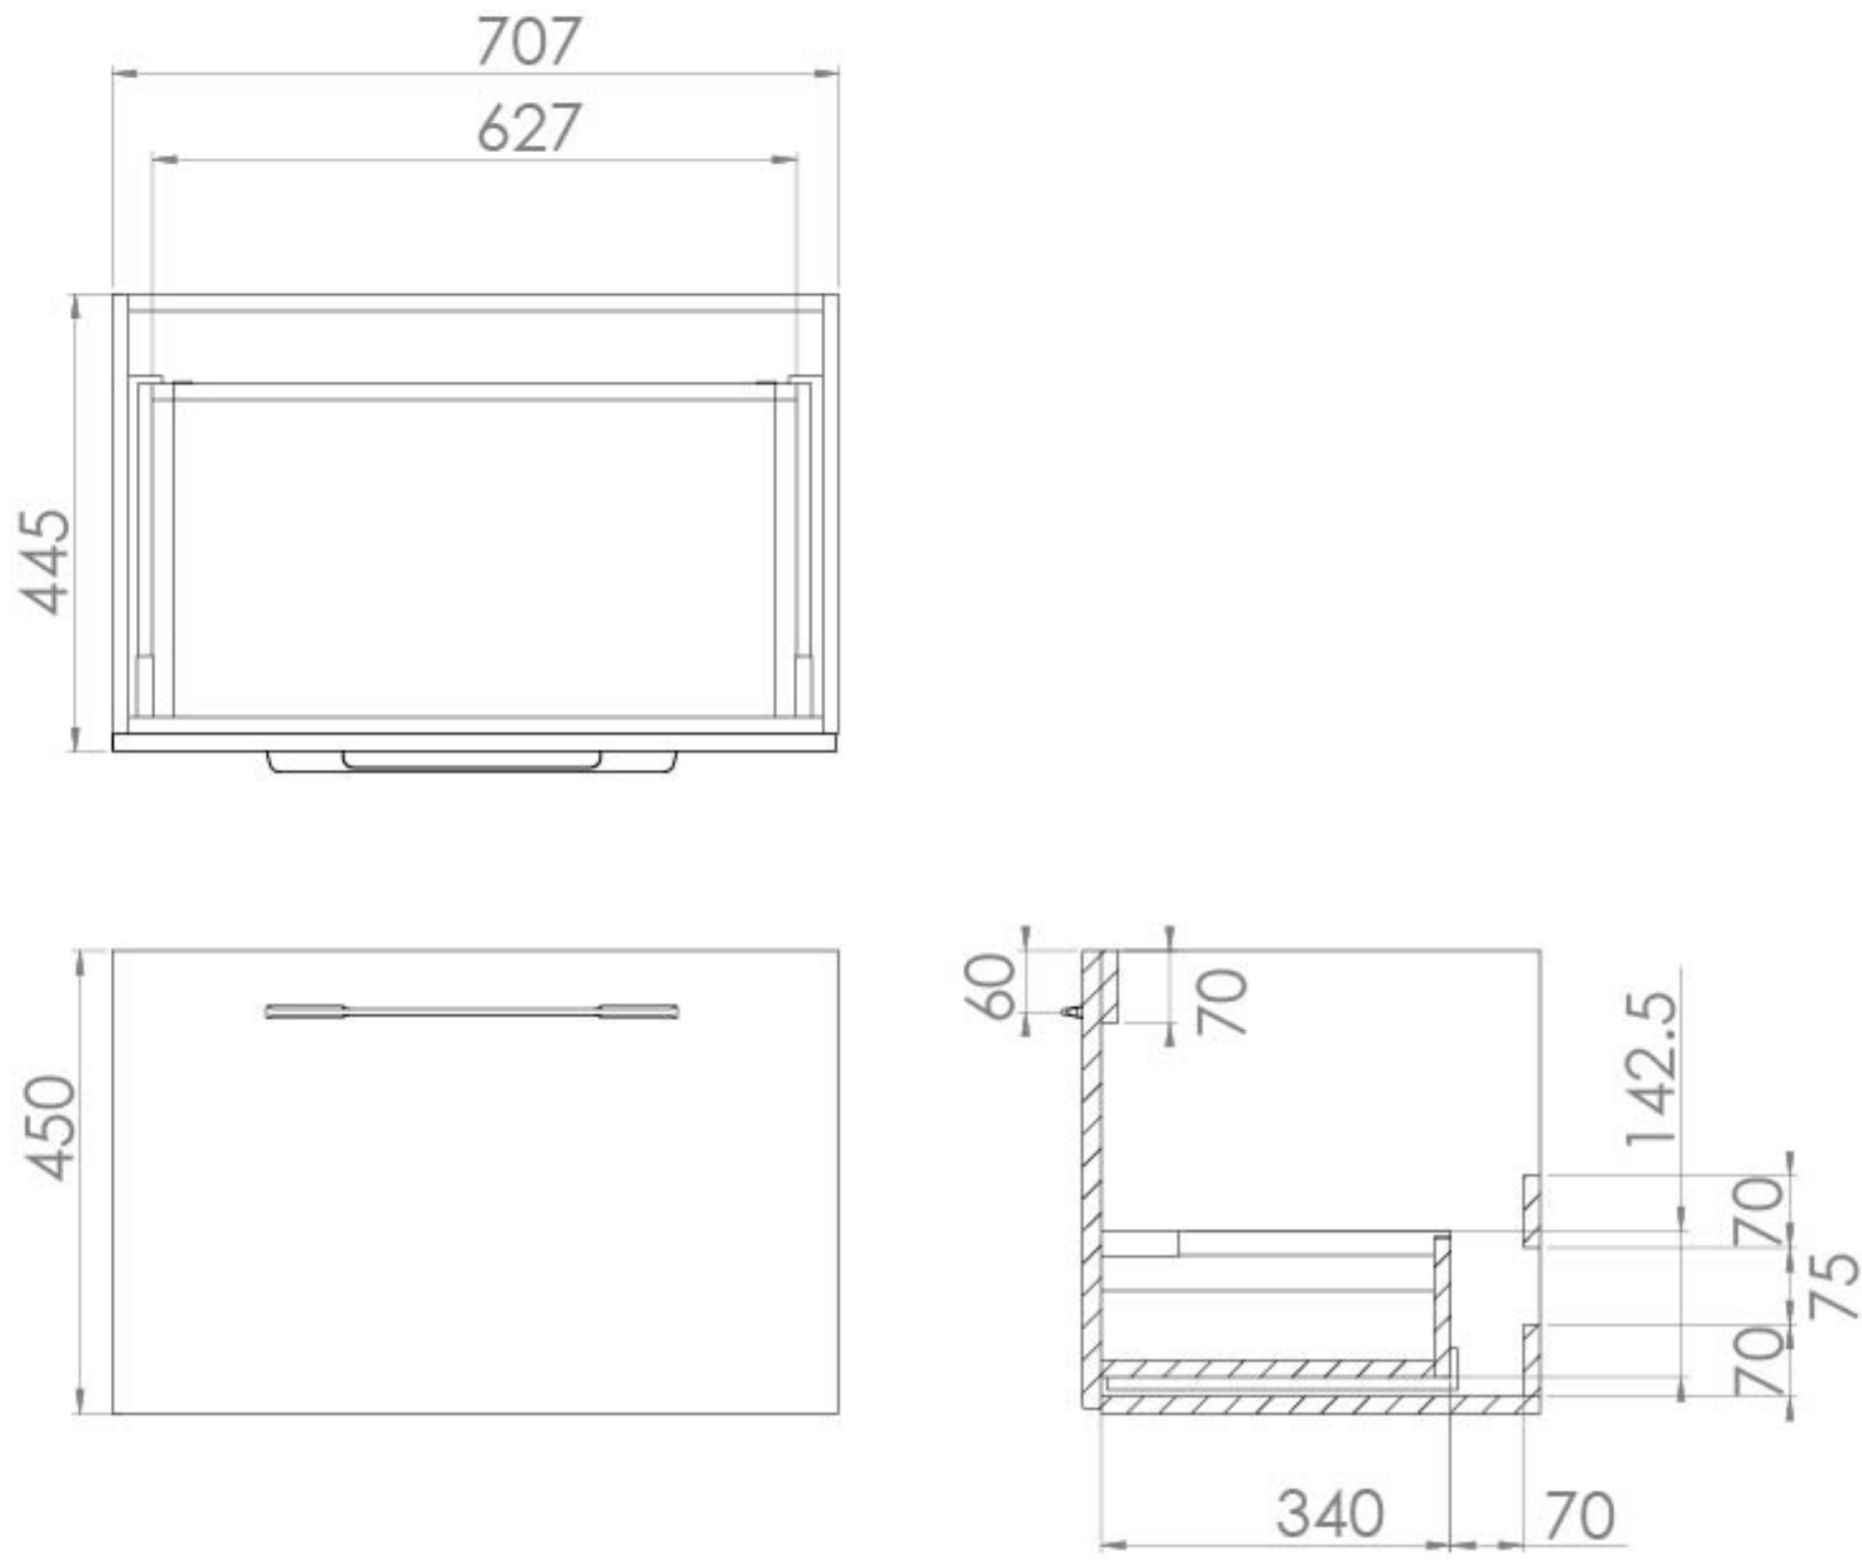

TECHNICAL DRAWING

Saneux reserves the right to alter the specifications and product range without prior notice. Dimensions are given as a guide only. Dimensions should not be used for surrounding furniture, fixtures and fittings until the product is on site.

<https://saneux.com/products/austen-72cm-1-drawer-wall-mounted-unit-matte-white>