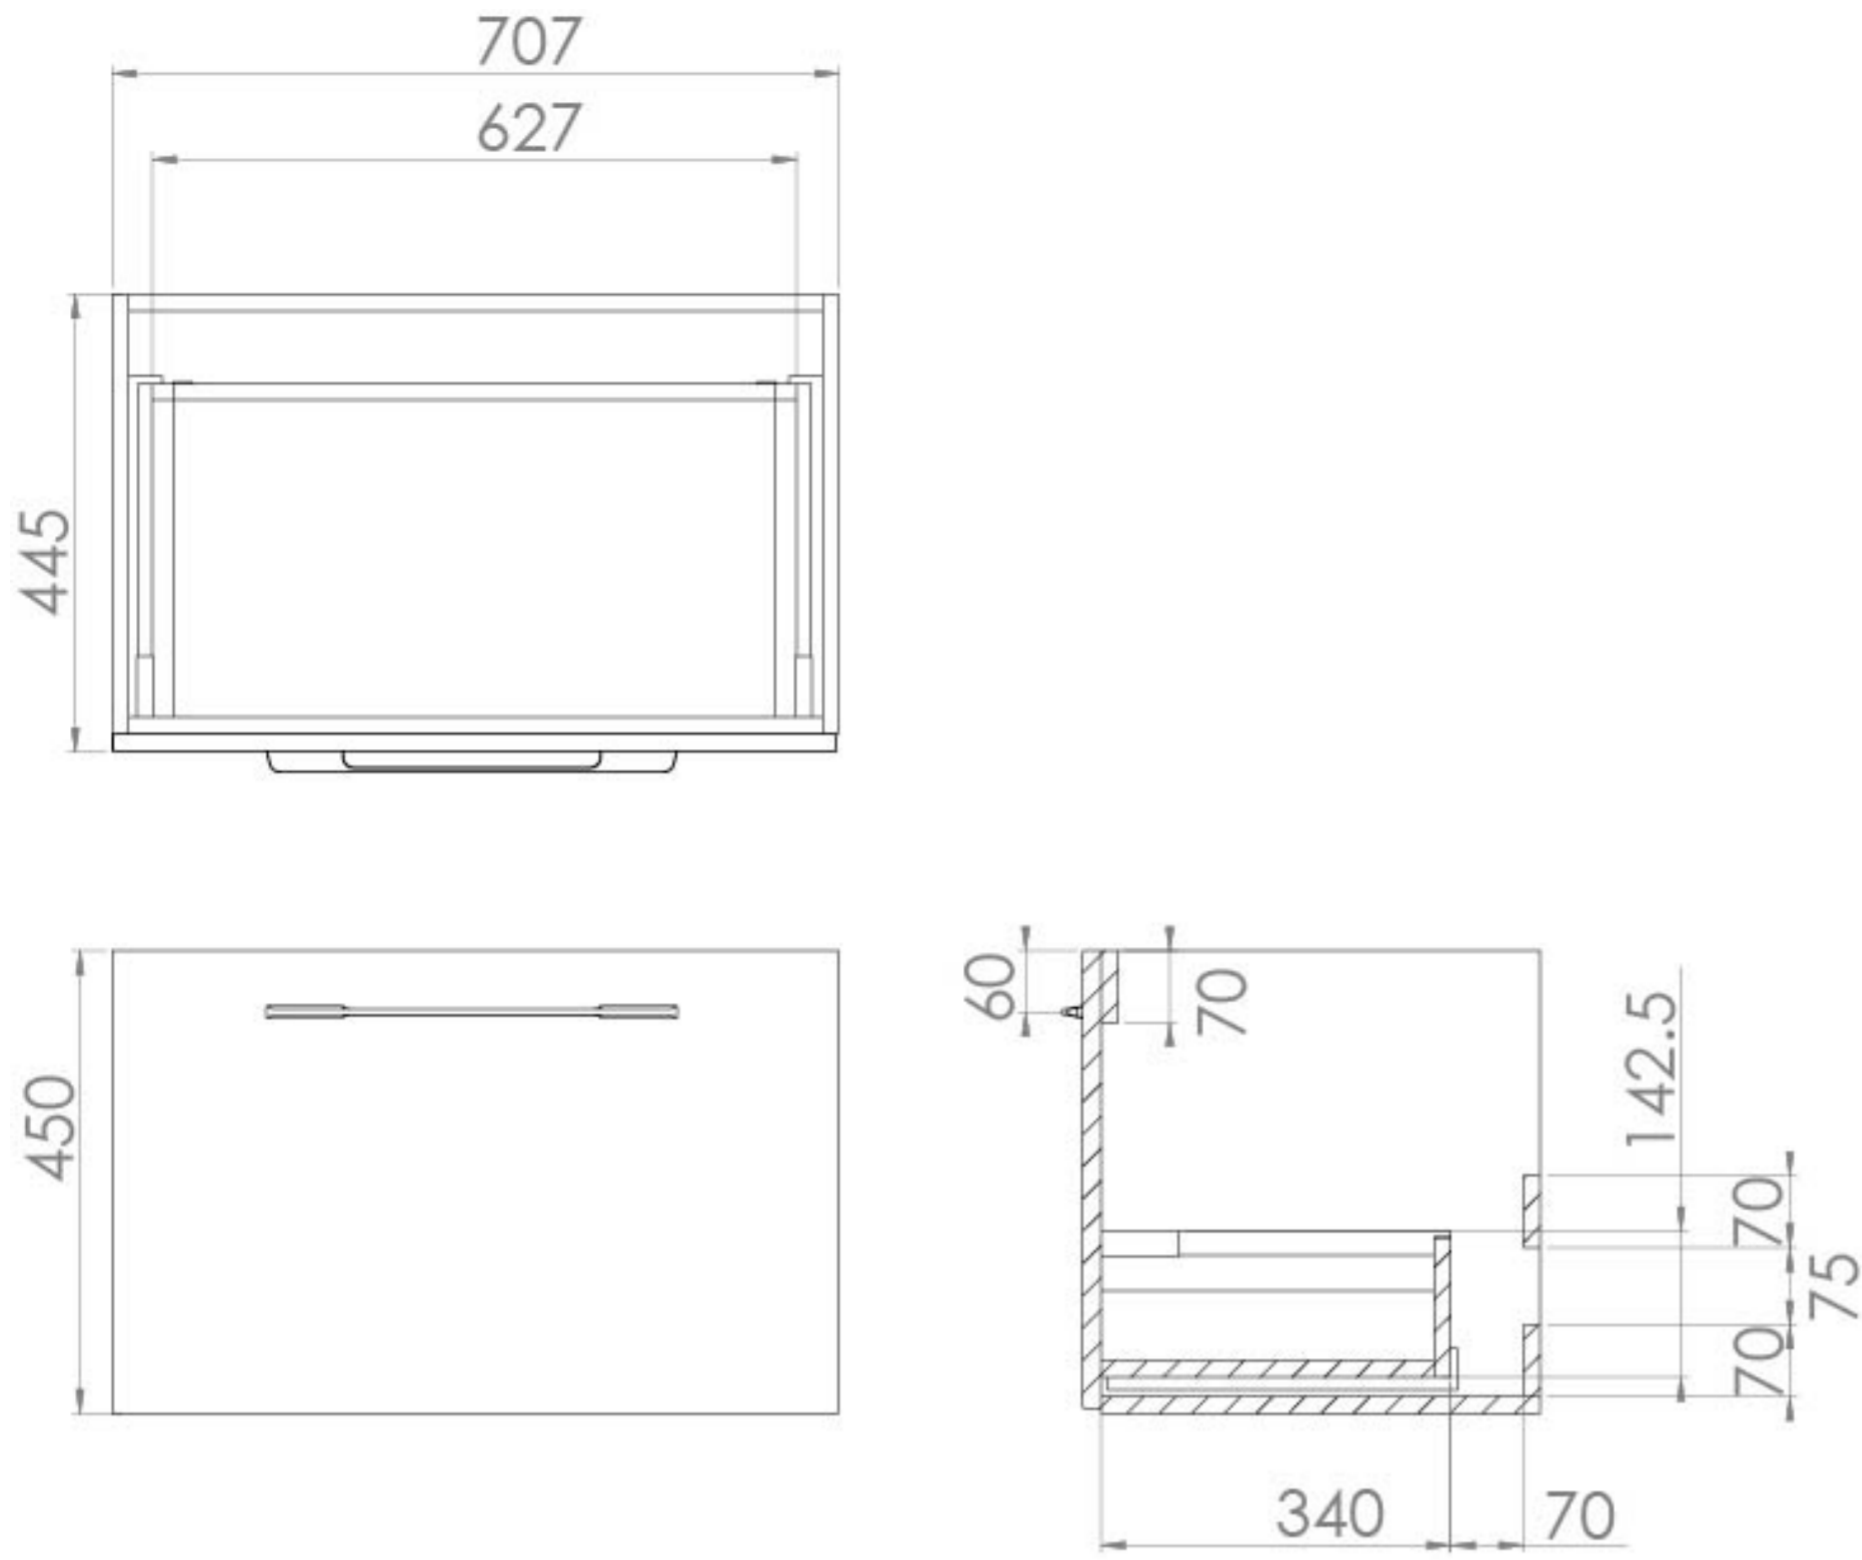

AUSTEN 72CM 1 DRAWER WALL MOUNTED UNIT - MATTE WHITE

Product Code: AU072W.MW

PRODUCT INFORMATION

Finish:	Matte White
Height:	450mm
Width:	707mm
Depth:	445mm
Material	MFC
Weight	17.05kg
Guarantee	5 years
Configuration	1 Drawer
Drawer Type	Soft close
Compatible Basin(s)	50011, 50011.0TH
Compatible Countertop(s)	AU072T.GW, AU072T.IG, AU072T.MW, AU072T.EO, AU072T.MC, AU072T.C
Handle(s) Required	1, purchase separately
Other Features	Easy installation Quick release drawers

This 72cm 1 drawer wall mounted unit in the sleek matte white finish provides that additional bit of much needed storage space. The floating design will make a bathroom feel bigger with the extra floor space, plus the unit comes with a light grey in-drawer mat, giving the unit a luxurious finish for an affordable price. Pair it with a countertop for a high-end look.

*Basin to be purchased separately

Compatible basin: 50011

**Handle to be purchased separately

TECHNICAL DRAWING

Saneux reserves the right to alter the specifications and product range without prior notice. Dimensions are given as a guide only. Dimensions should not be used for surrounding furniture, fixtures and fittings until the product is on site.