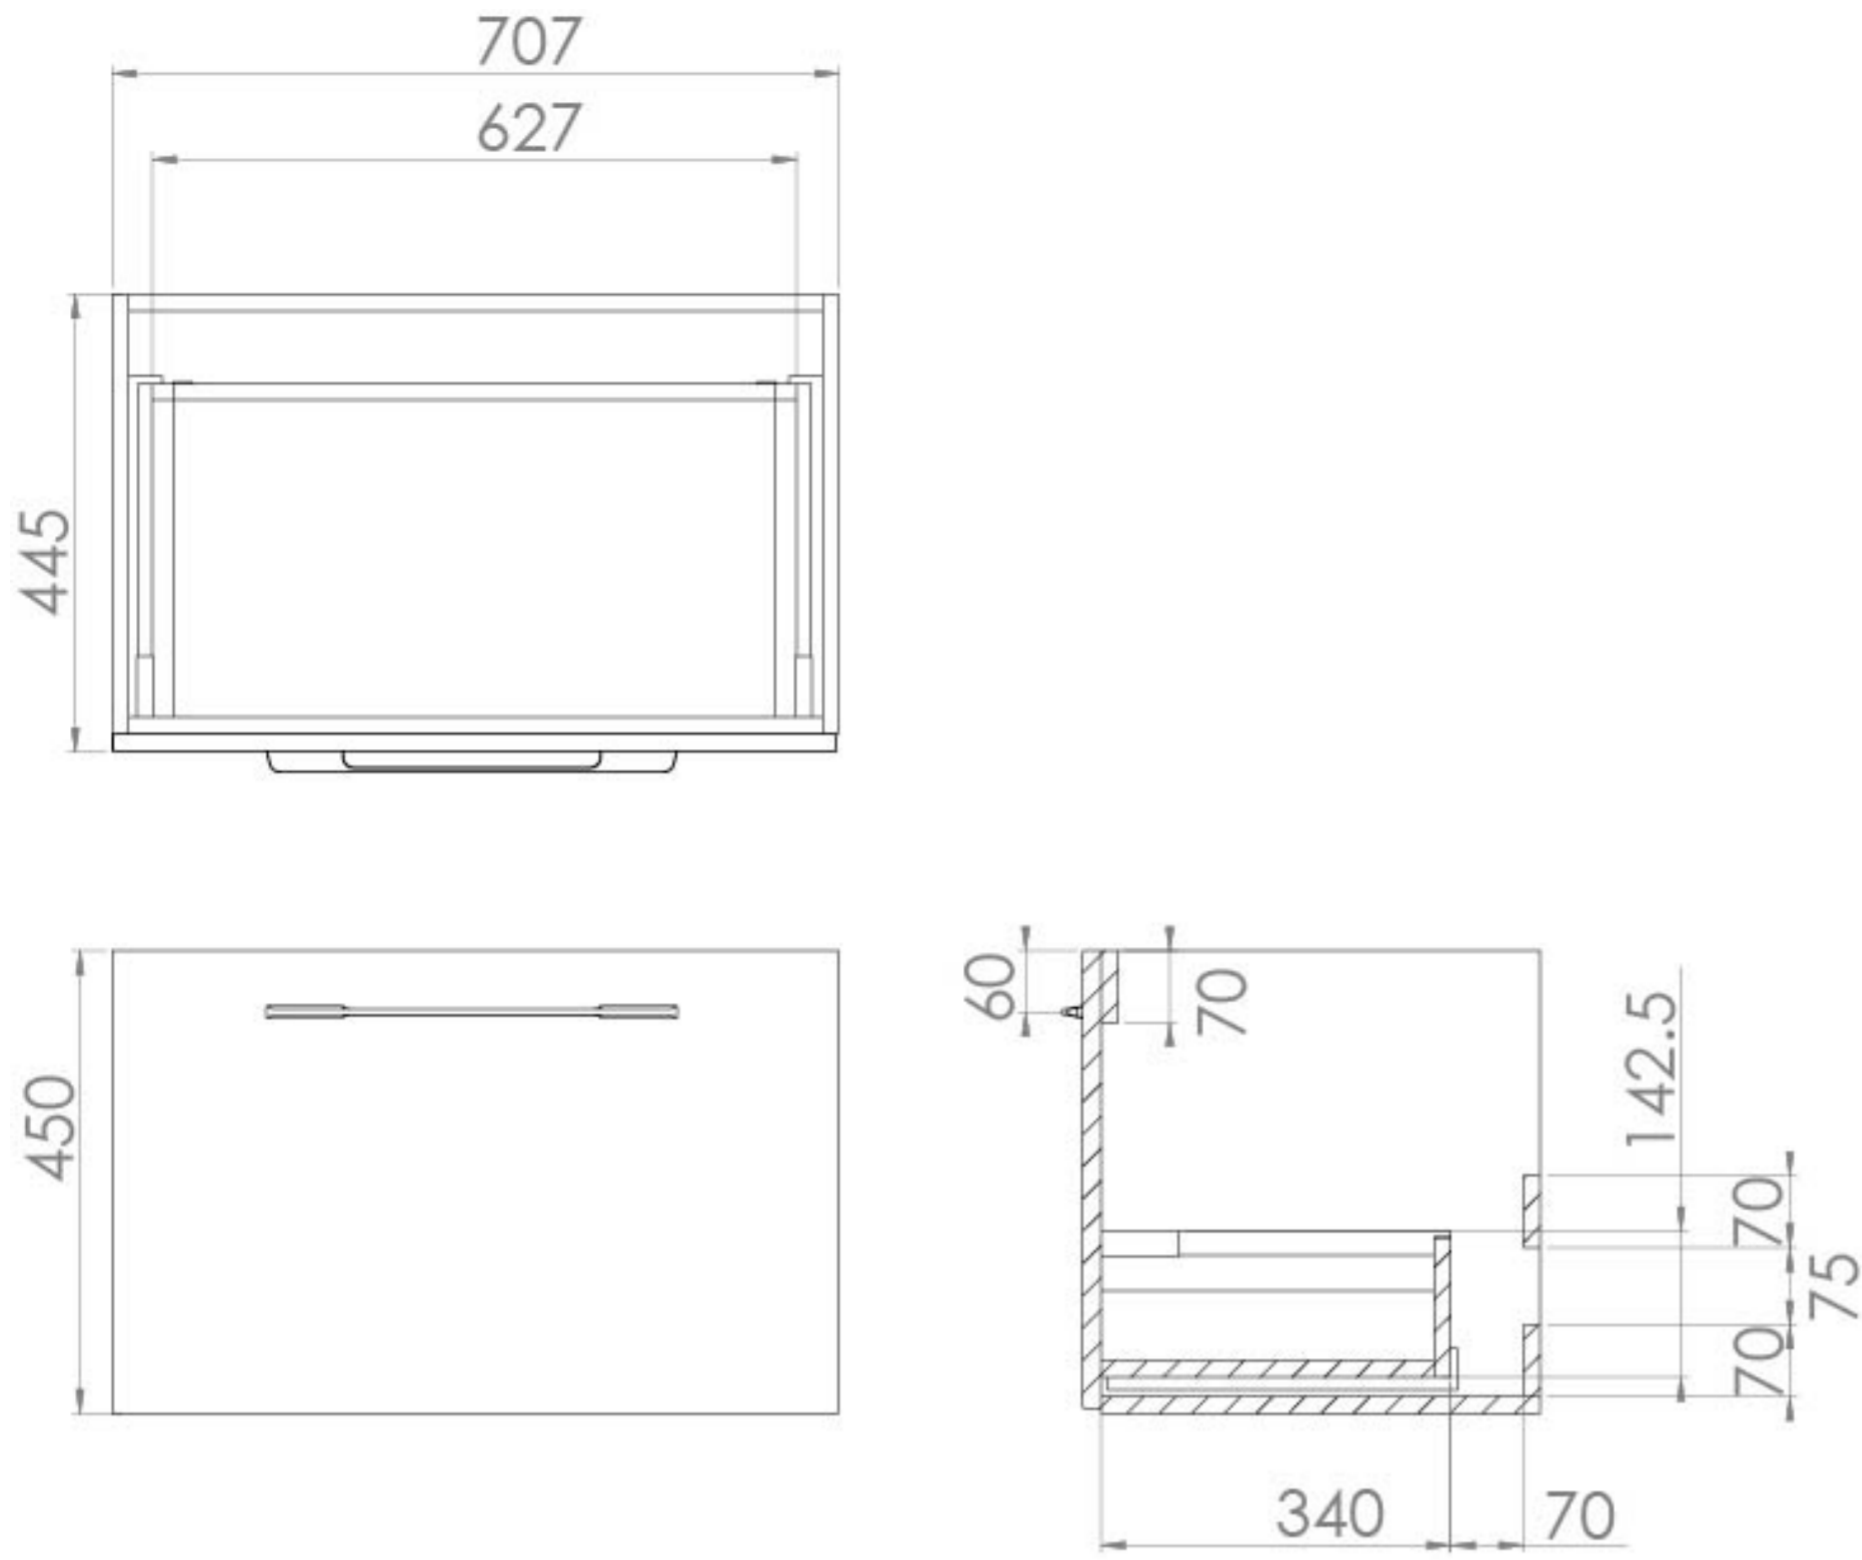

AUSTEN 72CM 1 DRAWER WALL MOUNTED UNIT - MATTE IRON GREY

Product Code: AU072W.IG

PRODUCT INFORMATION

Finish:	Matte Iron Grey
Height:	450mm
Width:	707mm
Depth:	445mm
Material	MFC
Weight	17.05kg
Guarantee	5 years
Configuration	1 Drawer
Drawer Type	Soft close
Compatible Basin(s)	50011, 50011.0TH
Compatible Countertop(s)	AU072T.GW, AU072T.IG, AU072T.MW, AU072T.EO, AU072T.MC, AU072T.C
Handle(s) Required	1, purchase separately
Other Features	Easy installation Quick release drawers

This 72cm 1 drawer wall mounted unit in the modern matte iron grey finish provides that additional bit of much needed storage space. The floating design will make a bathroom feel bigger with the extra floor space, plus the unit comes with a light grey in-drawer mat, giving the unit a luxurious finish for an affordable price. Pair it with a countertop for a high-end look.

*Basin to be purchased separately

Compatible basin: 50011

**Handle to be purchased separately

TECHNICAL DRAWING

Saneux reserves the right to alter the specifications and product range without prior notice. Dimensions are given as a guide only. Dimensions should not be used for surrounding furniture, fixtures and fittings until the product is on site.