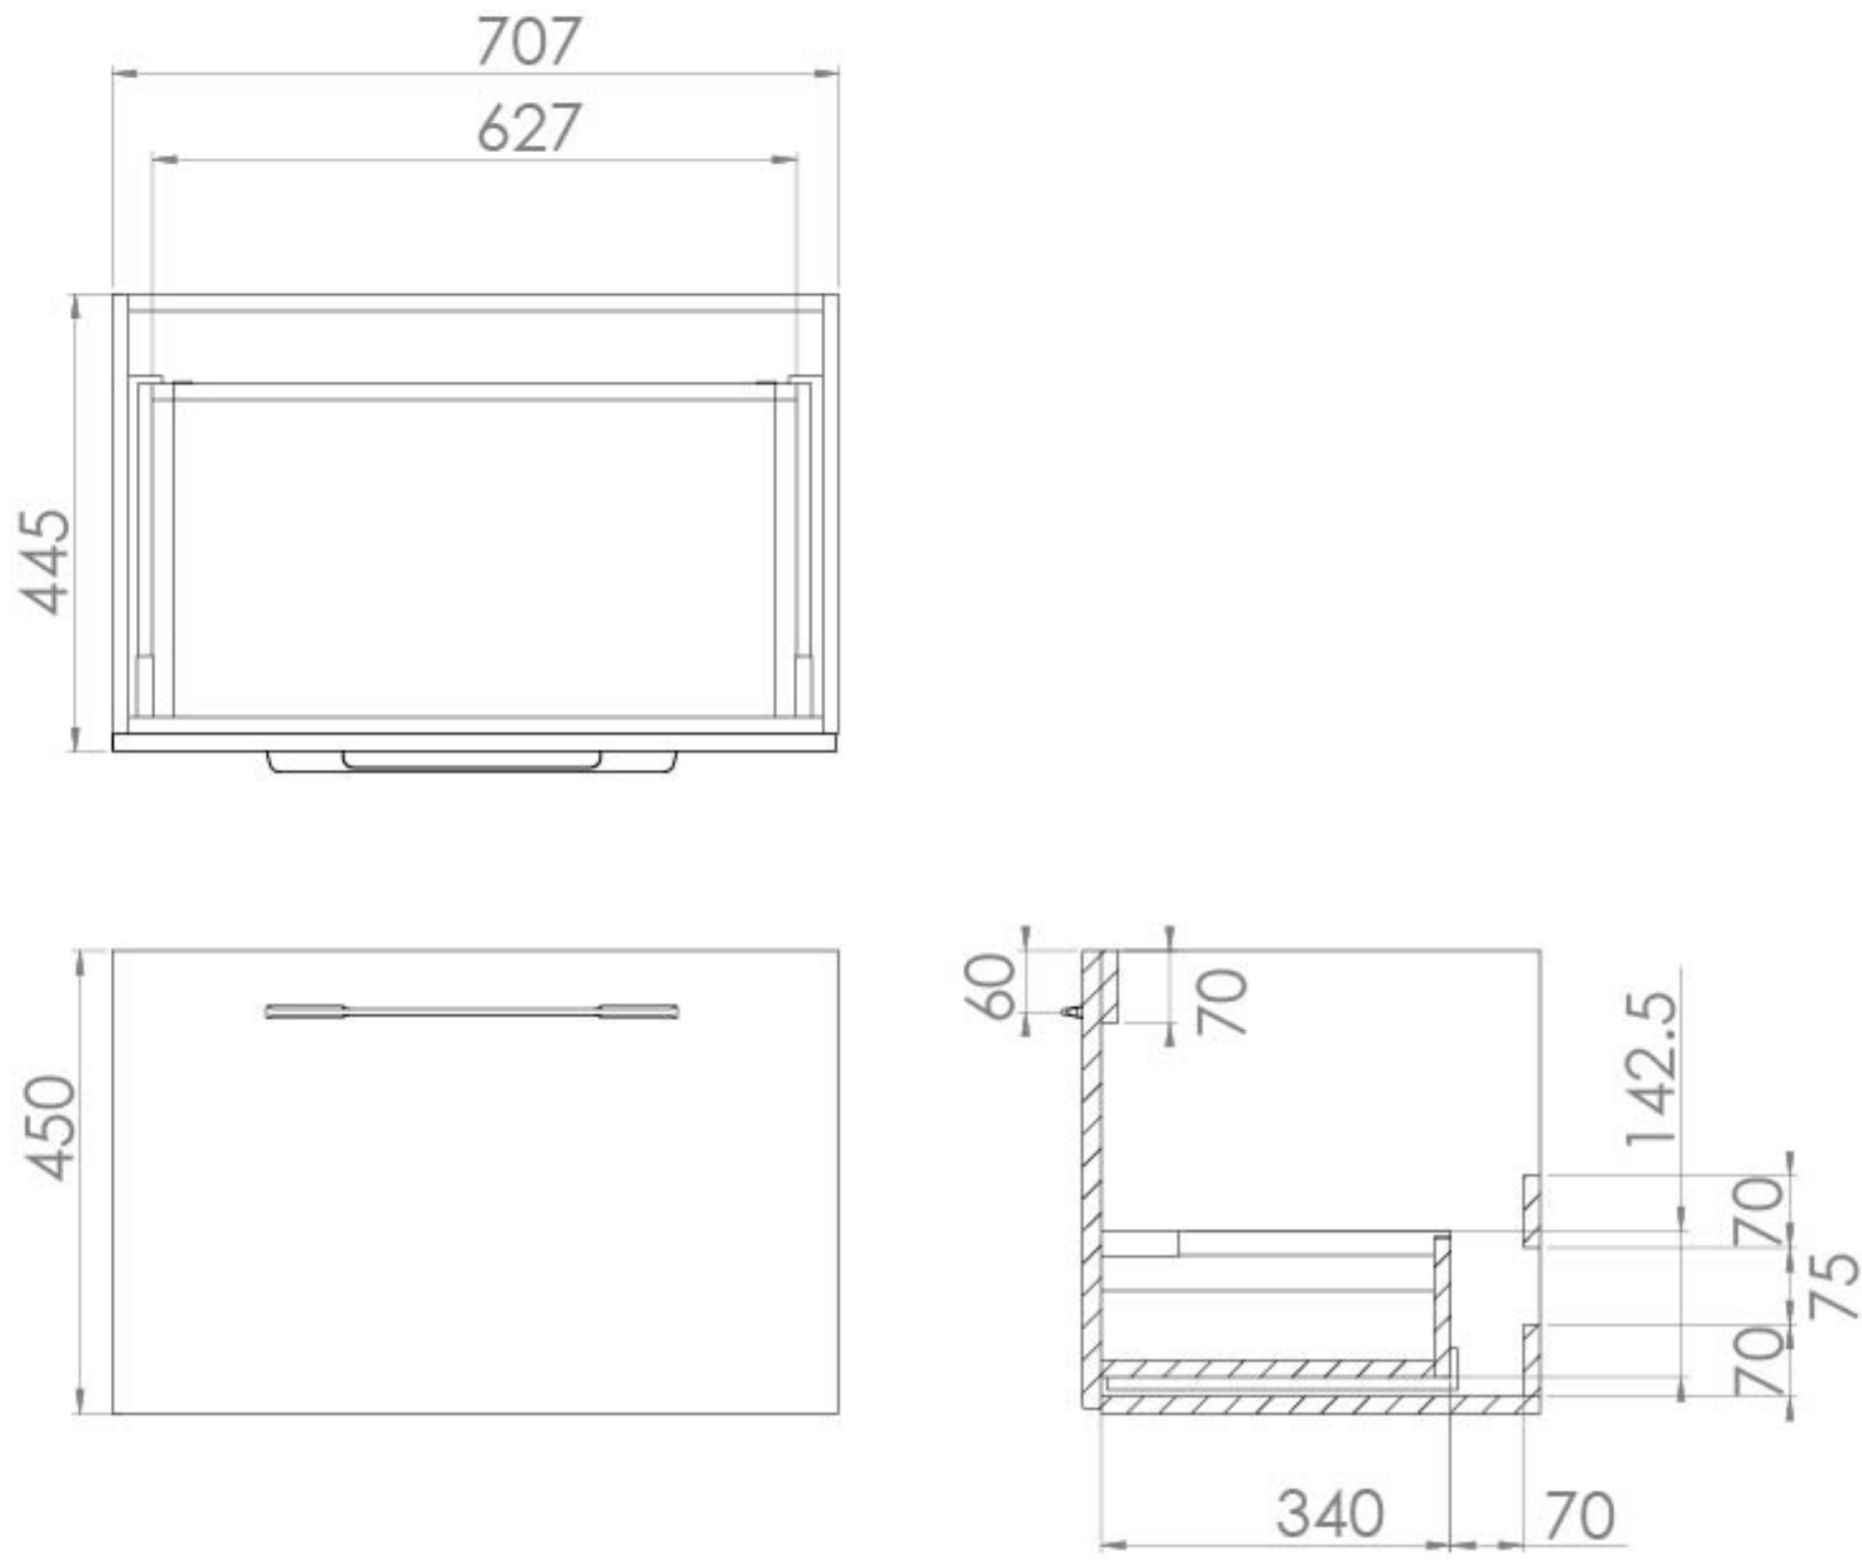

AUSTEN 72CM 1 DRAWER WALL MOUNTED UNIT - GLOSS WHITE

Product Code: AU072W.GW

PRODUCT INFORMATION

Finish:	Gloss White
Height:	450mm
Width:	707mm
Depth:	445mm
Material	MFC
Weight	17.05kg
Guarantee	5 years
Configuration	1 Drawer
Drawer Type	Soft close
Compatible Basin(s)	50011, 50011.0TH
Compatible Countertop(s)	AU072T.GW, AU072T.IG, AU072T.MW, AU072T.EO, AU072T.MC, AU072T.C
Handle(s) Required	1, purchase separately
Other Features	Easy installation Quick release drawers

This 72cm 1 drawer wall mounted unit in the classic gloss white finish provides that additional bit of much needed storage space. The floating design will make a bathroom feel bigger with the extra floor space, plus the unit comes with a light grey in-drawer mat, giving the unit a luxurious finish for an affordable price. Pair it with a countertop for a high-end look.

*Basin to be purchased separately

Compatible basin: 50011

**Handle to be purchased separately

TECHNICAL DRAWING

Saneux reserves the right to alter the specifications and product range without prior notice. Dimensions are given as a guide only. Dimensions should not be used for surrounding furniture, fixtures and fittings until the product is on site.