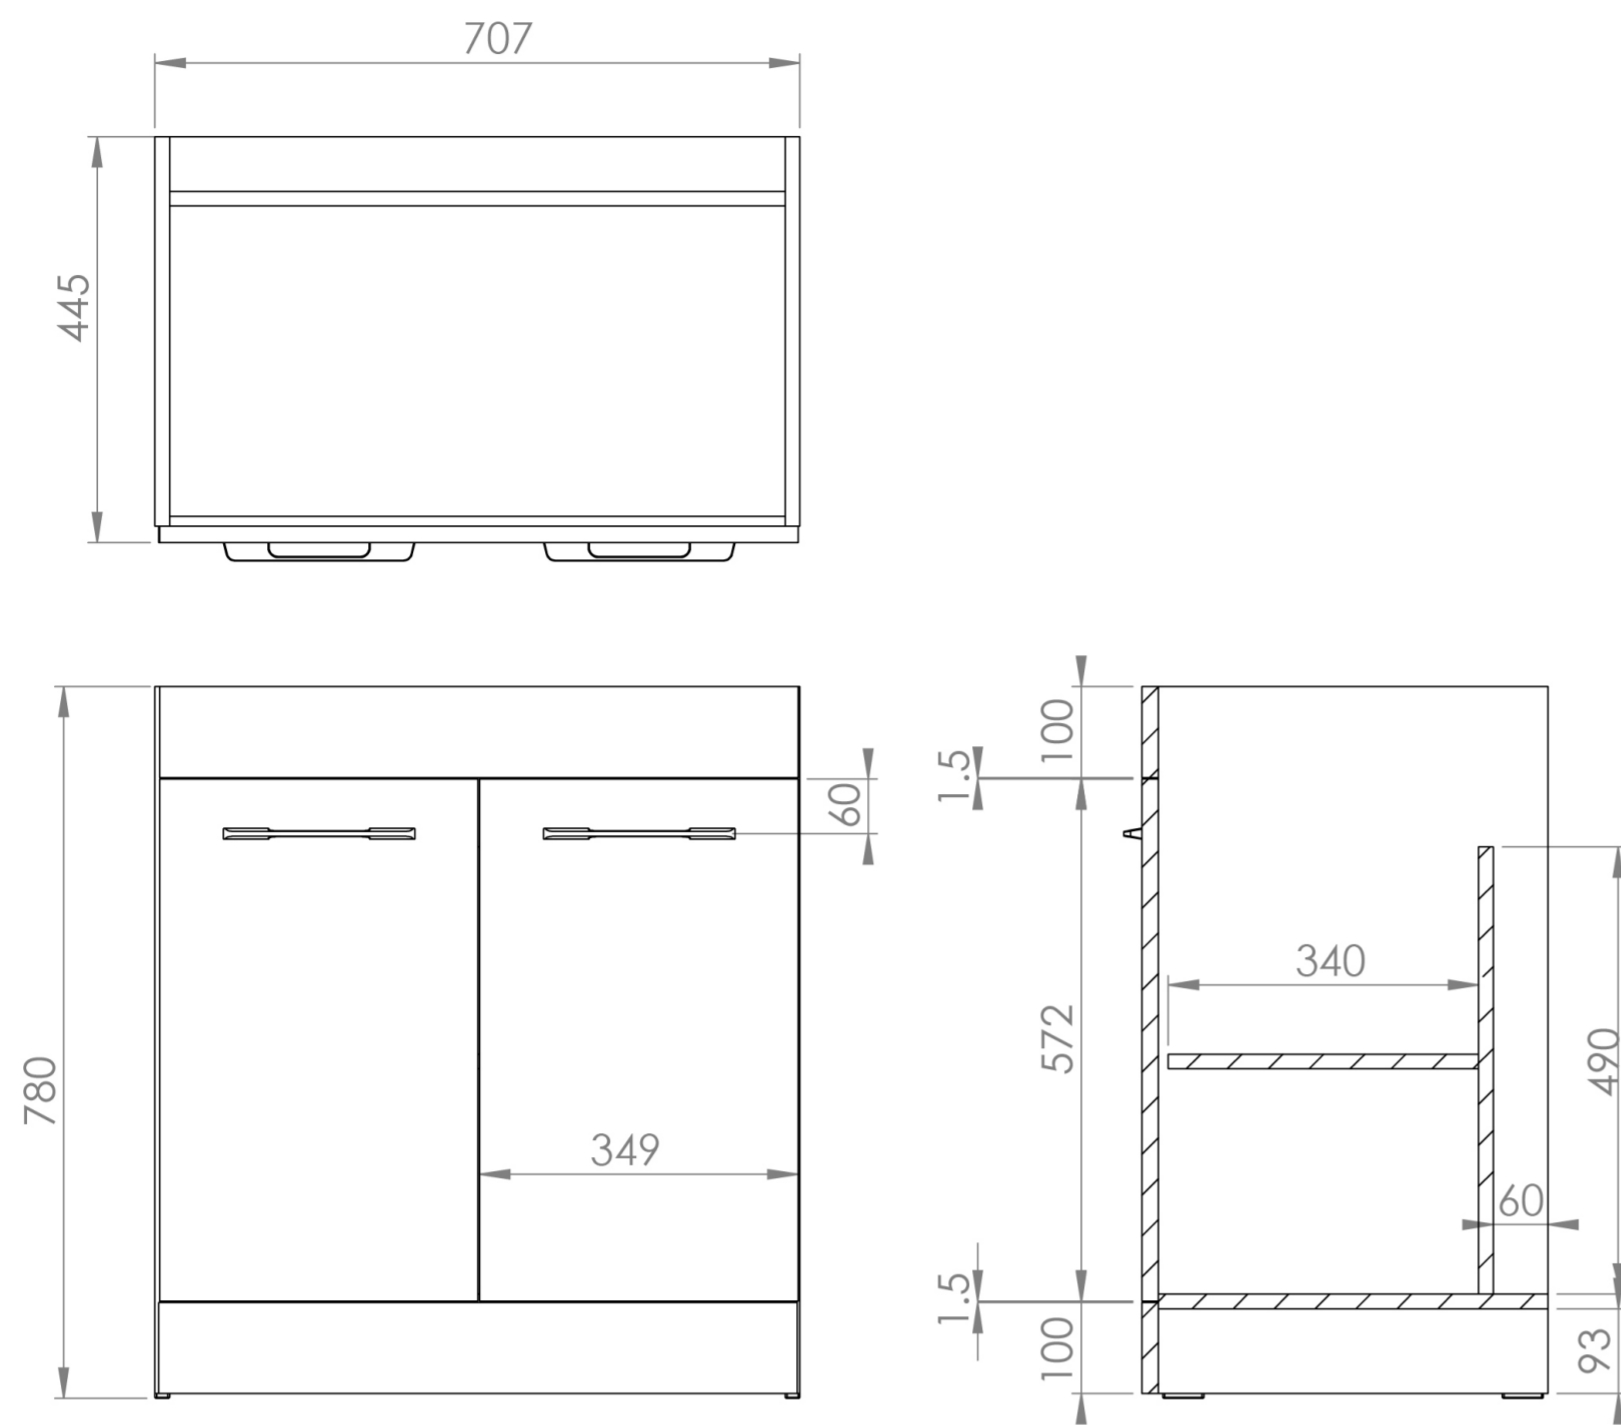

TECHNICAL DRAWING

Saneux reserves the right to alter the specifications and product range without prior notice. Dimensions are given as a guide only. Dimensions should not be used for surrounding furniture, fixtures and fittings until the product is on site.

<https://saneux.com/products/austen-72cm-2-door-floor-standing-unit-matte-white>