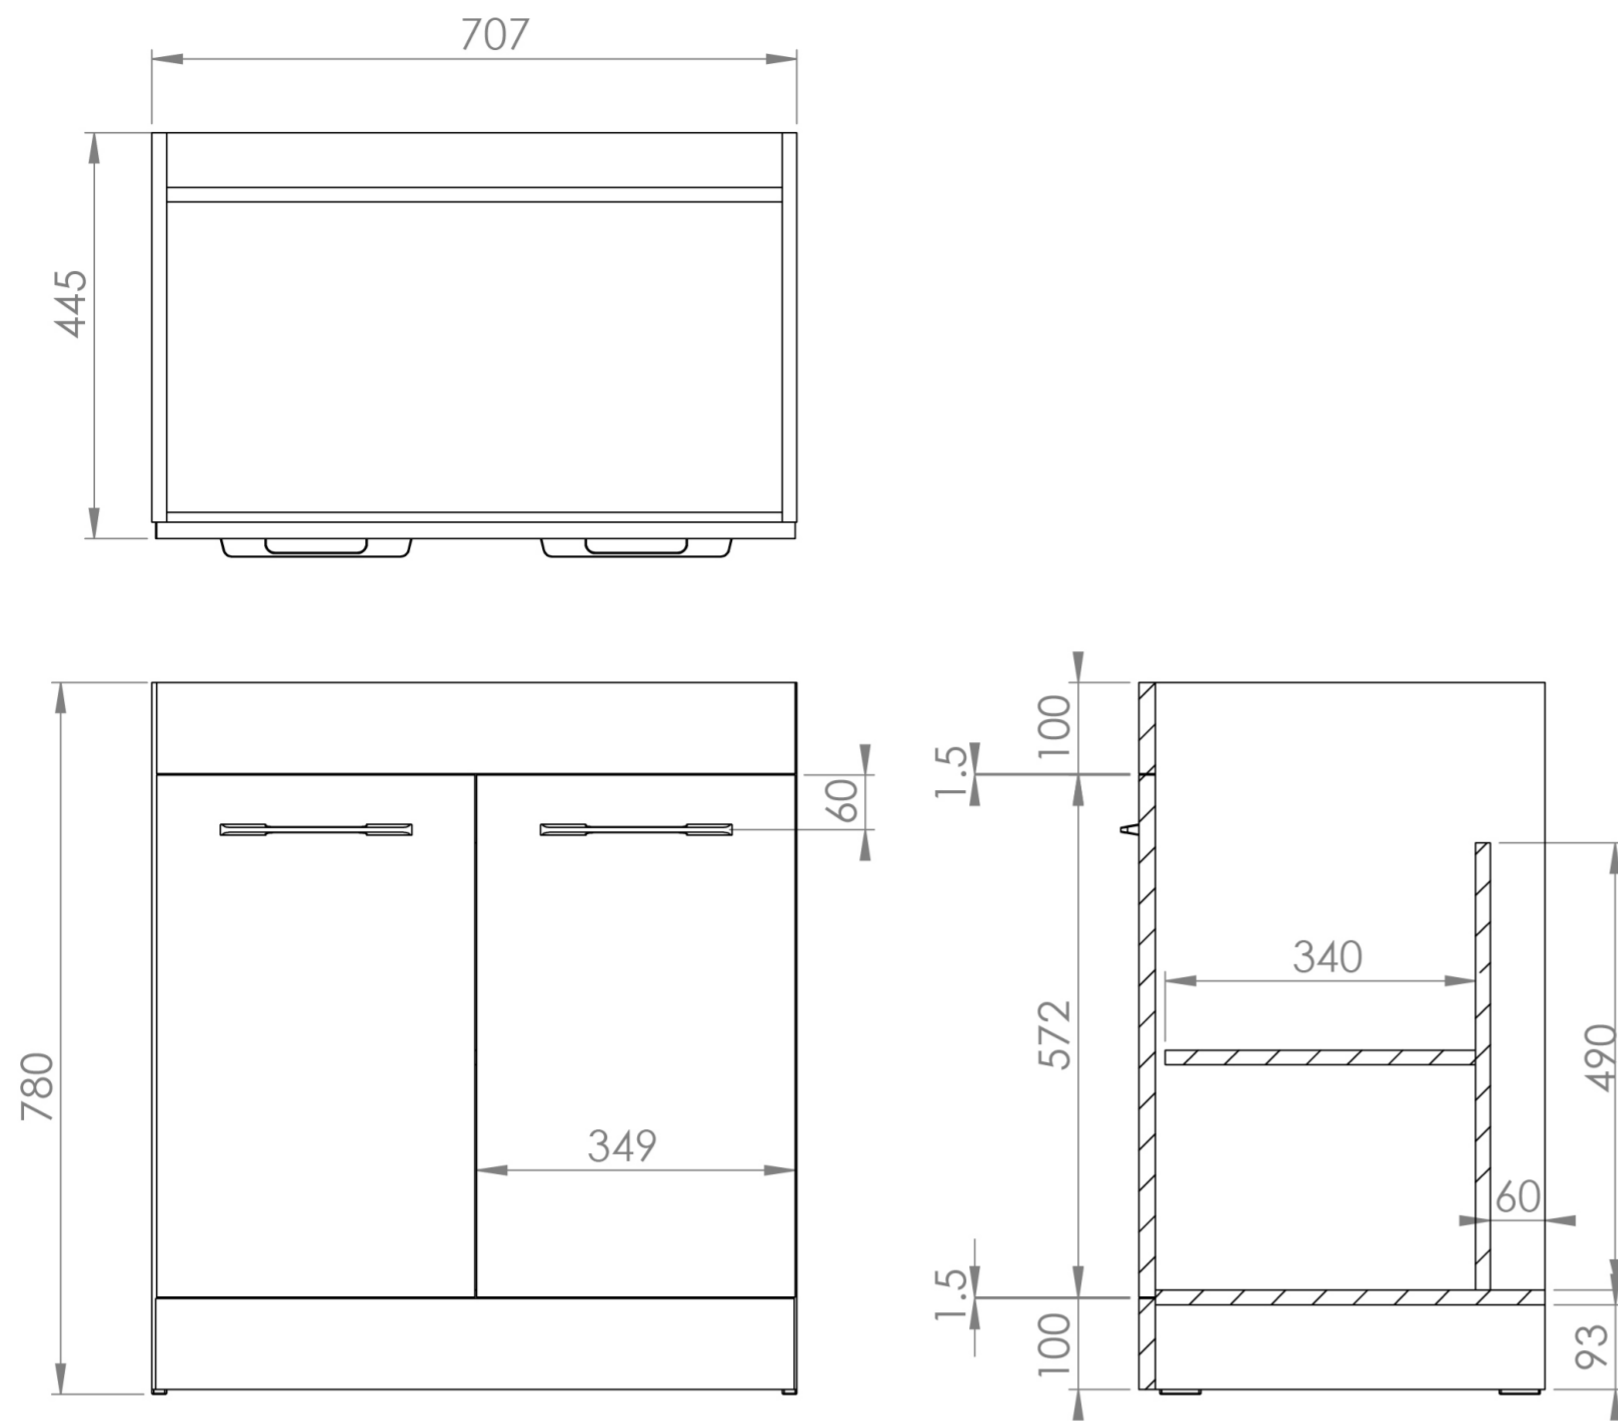

TECHNICAL DRAWING

Saneux reserves the right to alter the specifications and product range without prior notice. Dimensions are given as a guide only. Dimensions should not be used for surrounding furniture, fixtures and fittings until the product is on site.

<https://saneux.com/products/austen-72cm-2-door-floor-standing-unit-matte-iron-grey>