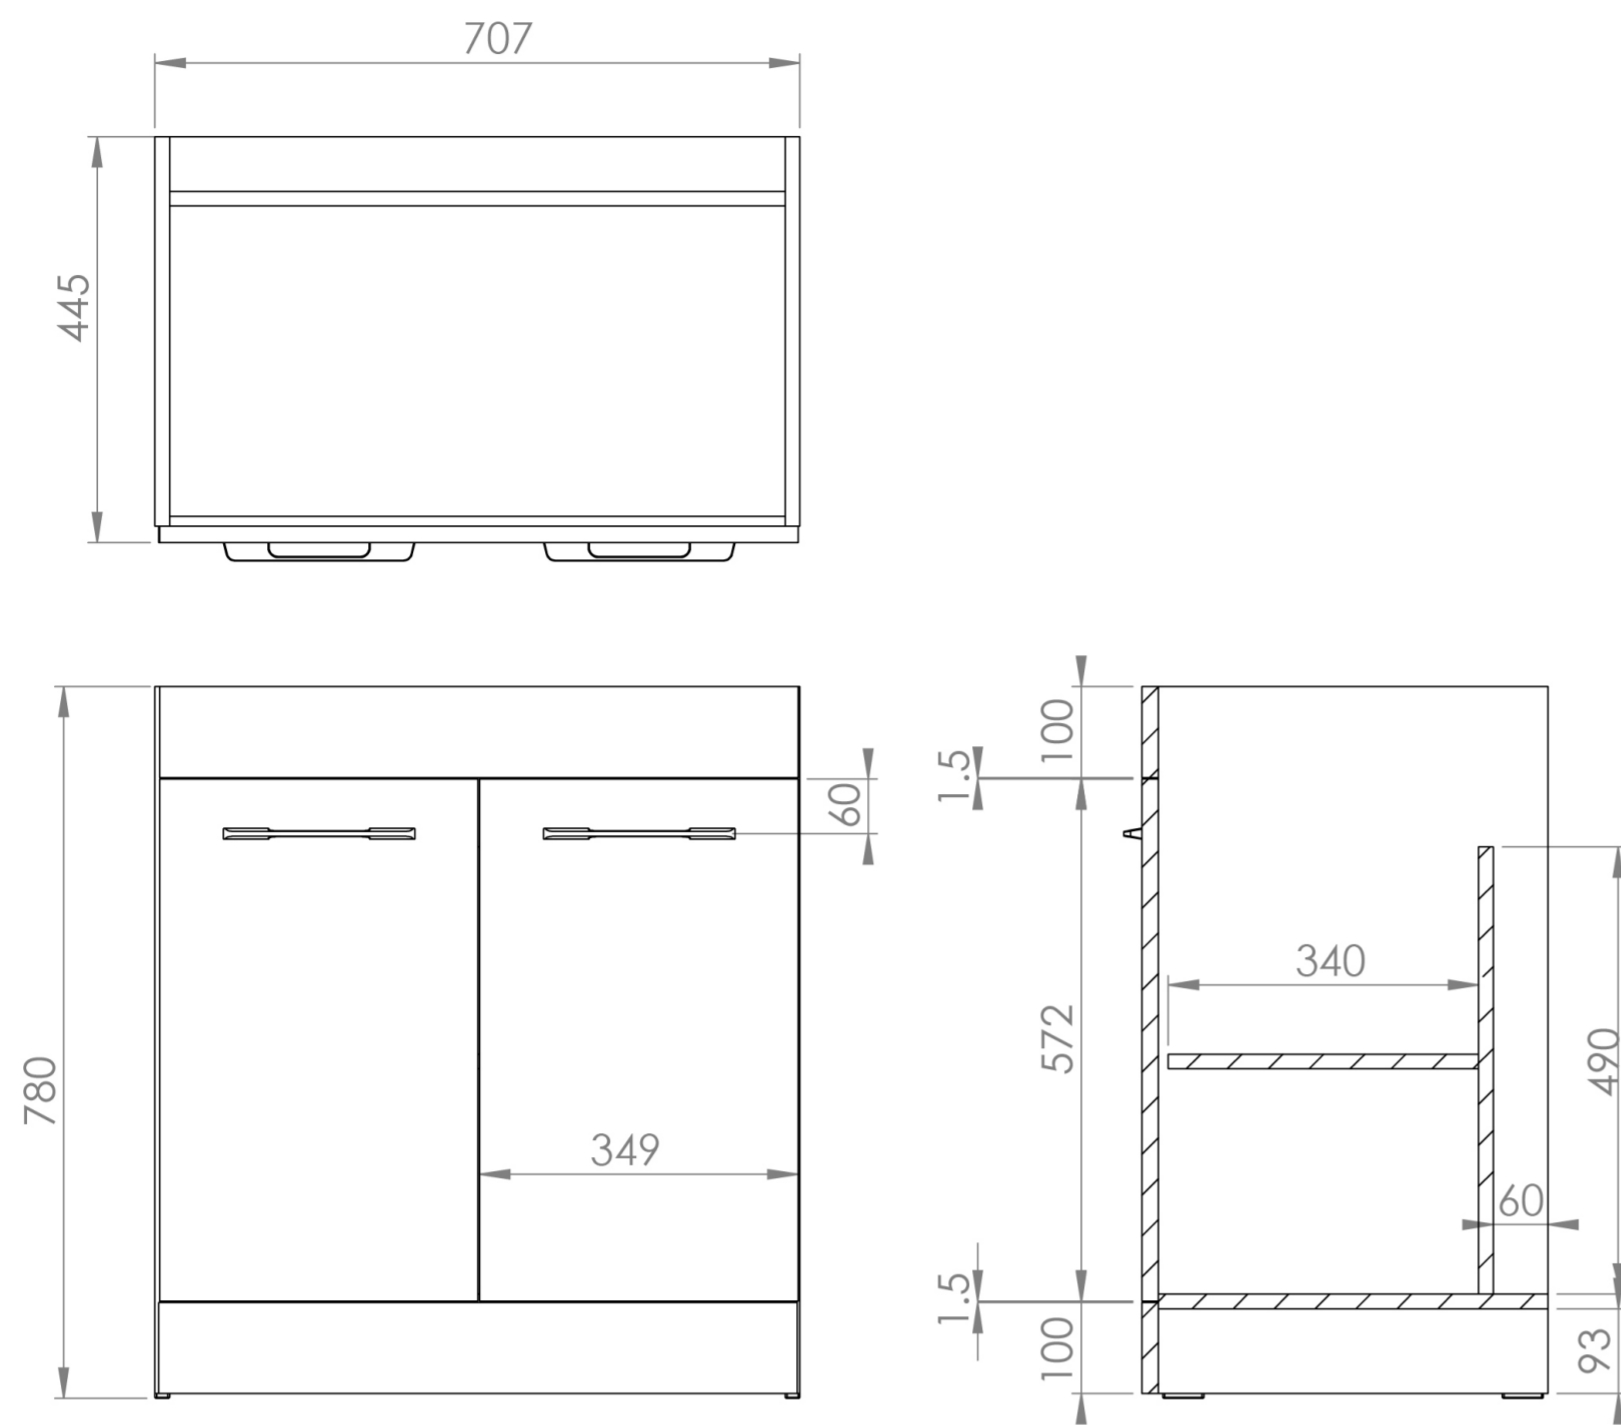

TECHNICAL DRAWING

Saneux reserves the right to alter the specifications and product range without prior notice. Dimensions are given as a guide only. Dimensions should not be used for surrounding furniture, fixtures and fittings until the product is on site.

<https://saneux.com/products/austen-72cm-2-door-floor-standing-unit-matte-iron-grey>