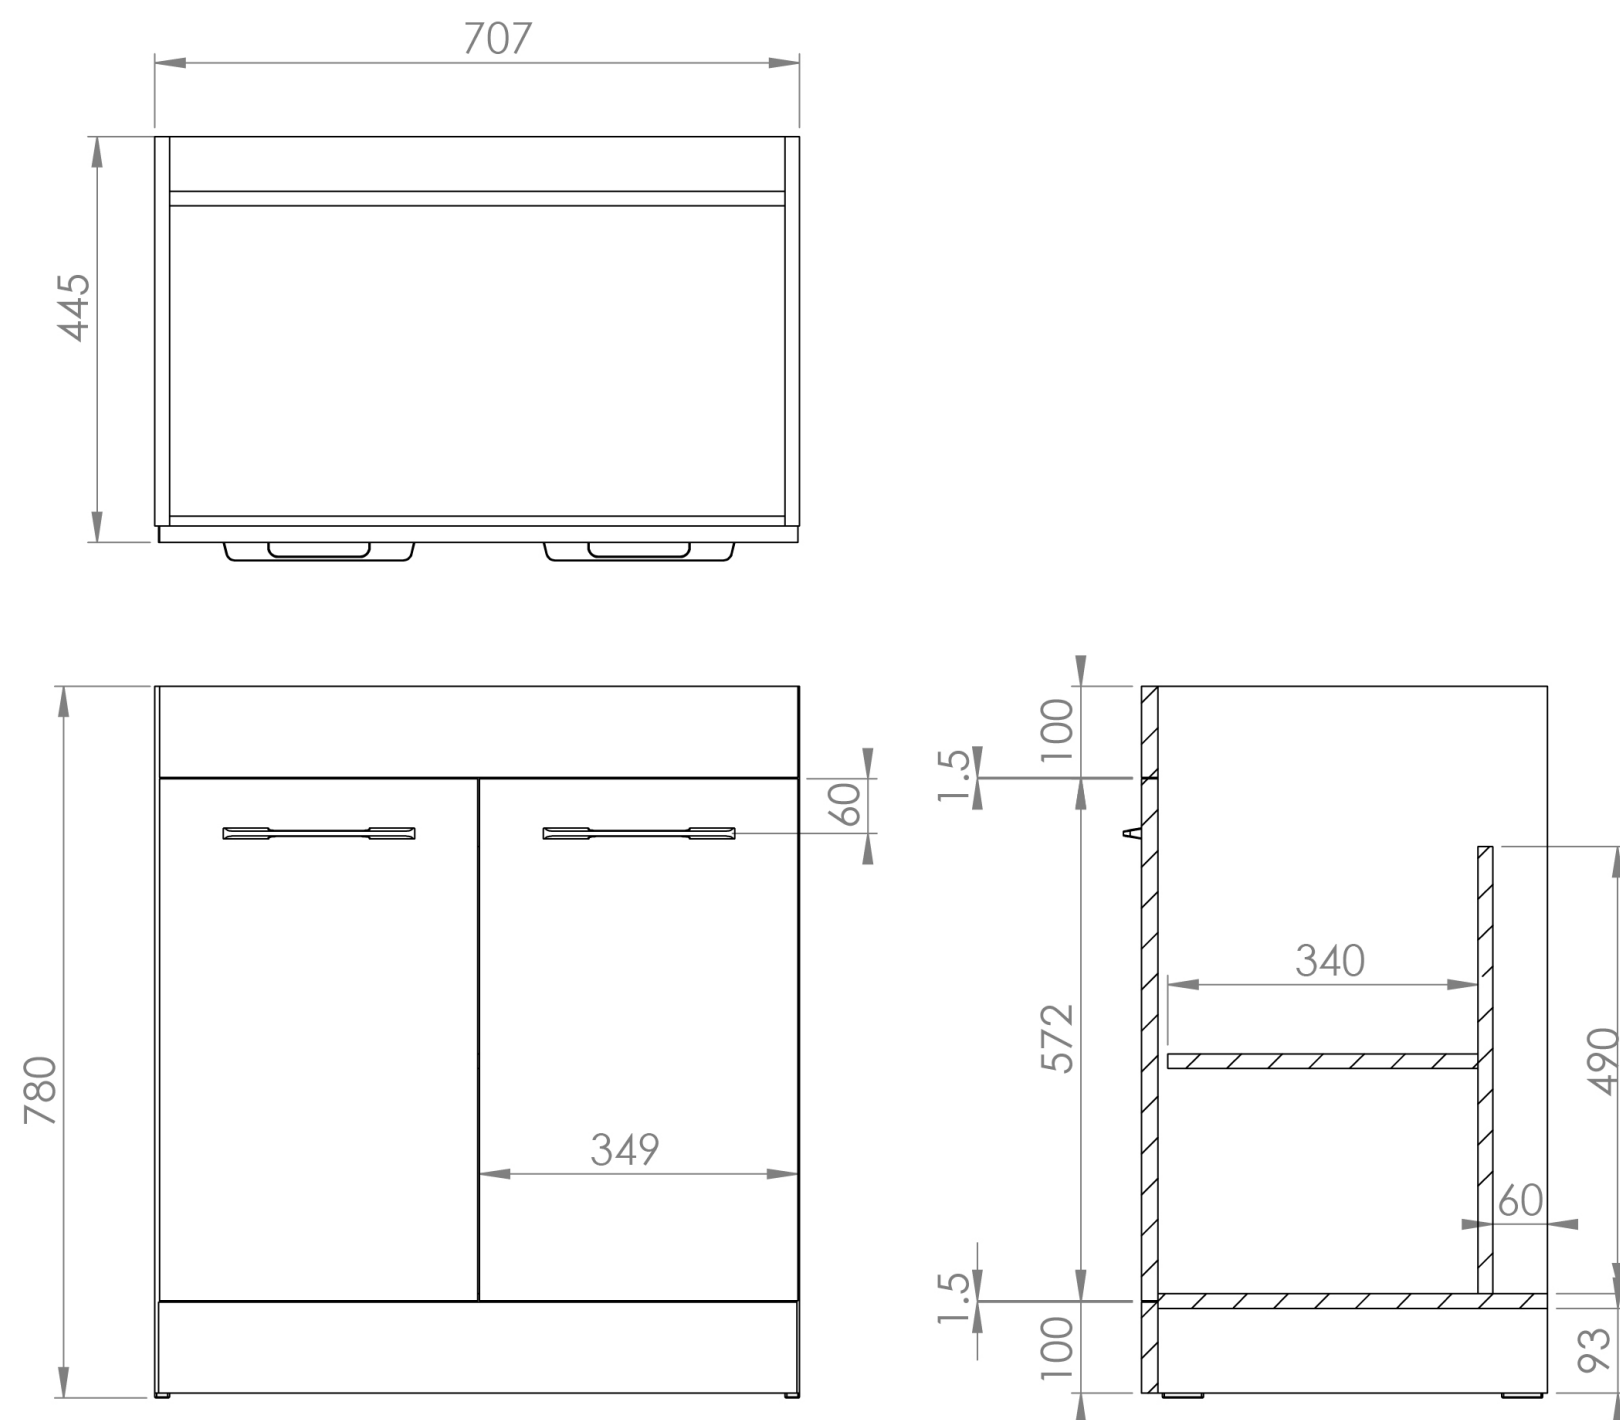

TECHNICAL DRAWING

Saneux reserves the right to alter the specifications and product range without prior notice. Dimensions are given as a guide only. Dimensions should not be used for surrounding furniture, fixtures and fittings until the product is on site.

<https://saneux.com/products/austen-72cm-2-door-floor-standing-unit-gloss-white>