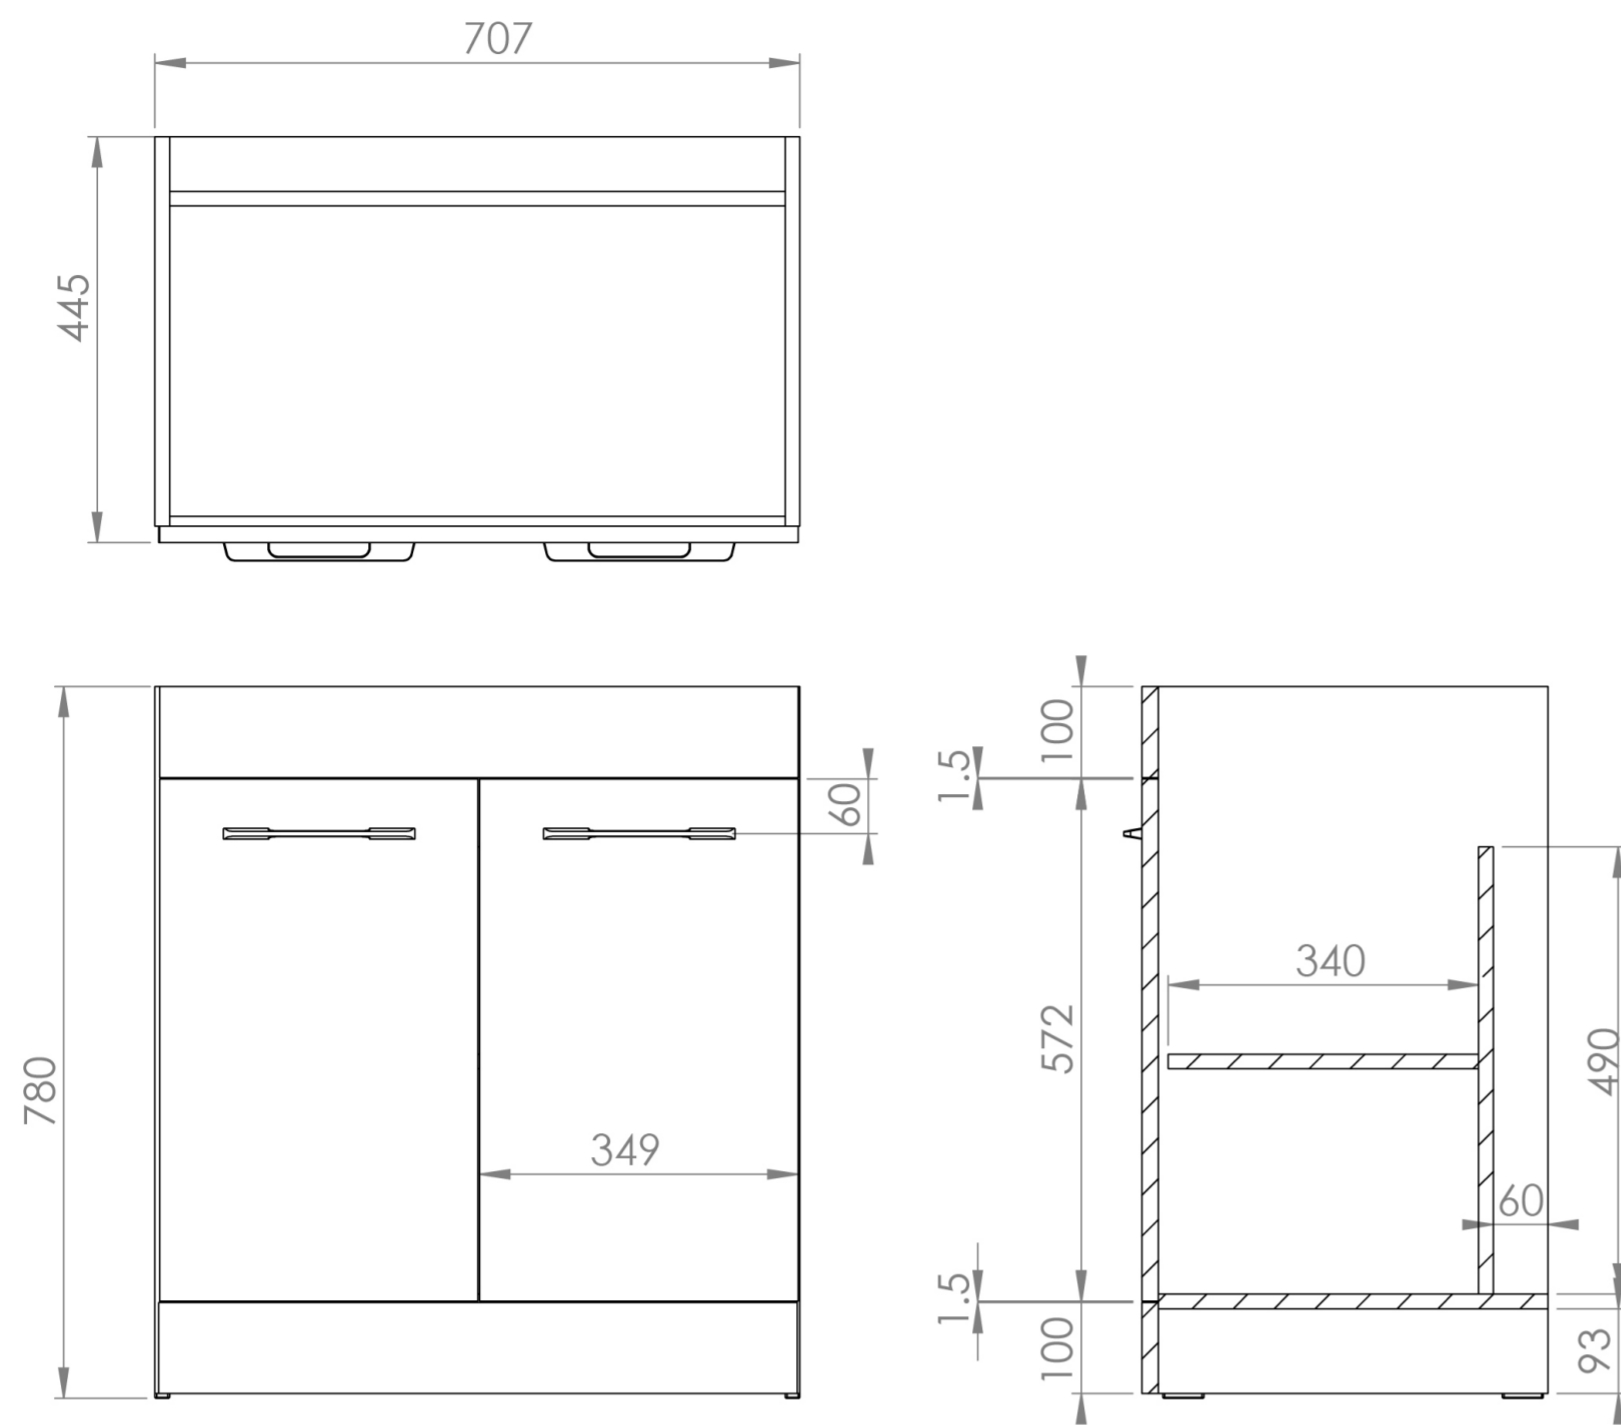

TECHNICAL DRAWING

Saneux reserves the right to alter the specifications and product range without prior notice. Dimensions are given as a guide only. Dimensions should not be used for surrounding furniture, fixtures and fittings until the product is on site.

<https://saneux.com/products/austen-72cm-2-door-floor-standing-unit-gloss-white>