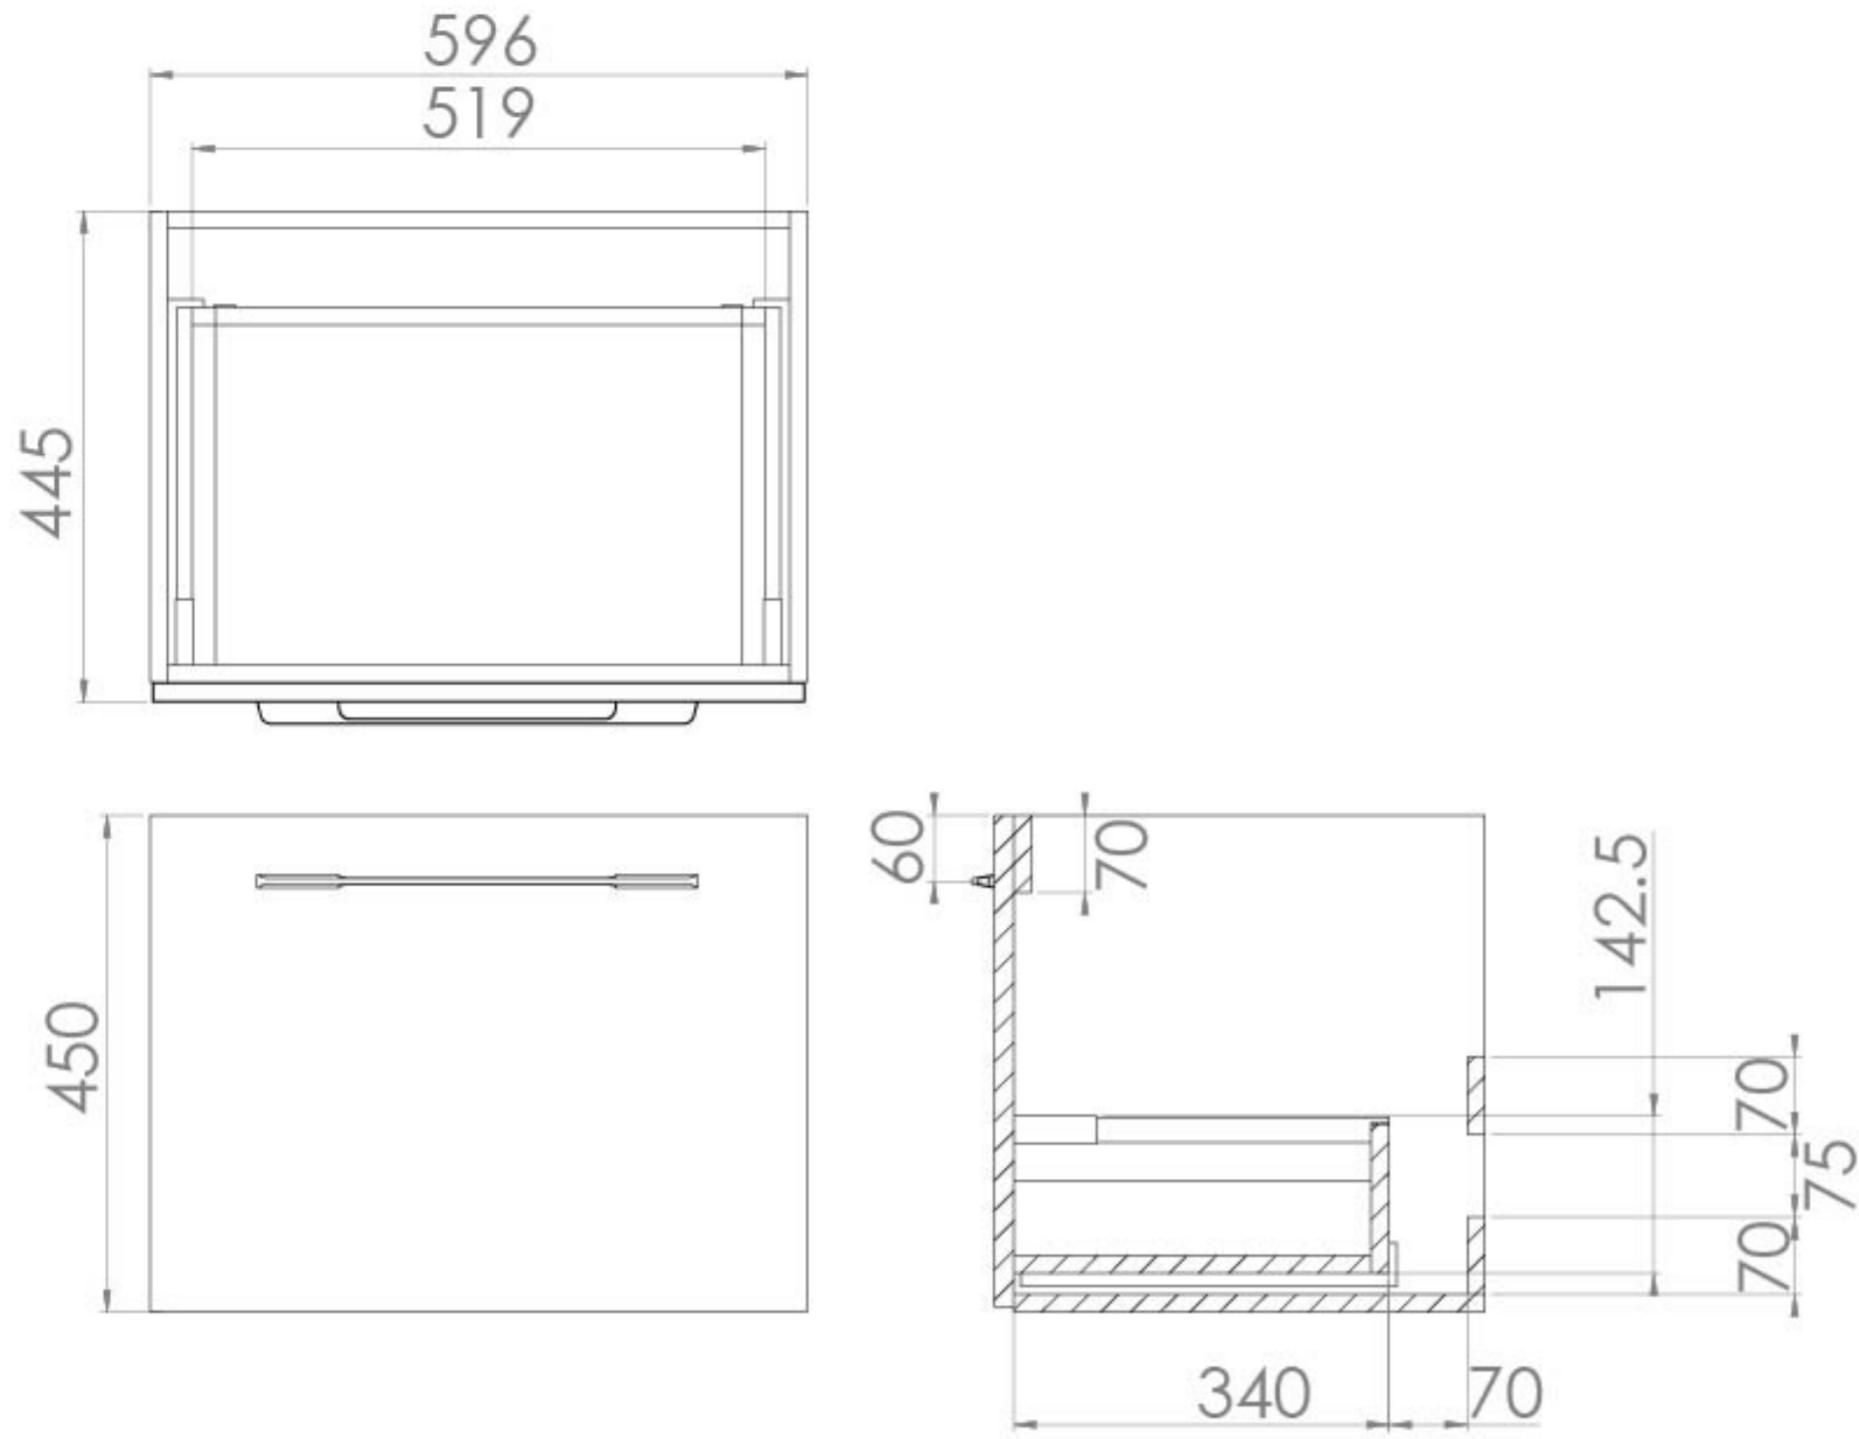

TECHNICAL DRAWING

Saneux reserves the right to alter the specifications and product range without prior notice. Dimensions are given as a guide only. Dimensions should not be used for surrounding furniture, fixtures and fittings until the product is on site.

<https://saneux.com/products/austen-60cm-1-drawer-wall-mounted-unit-matte-white>