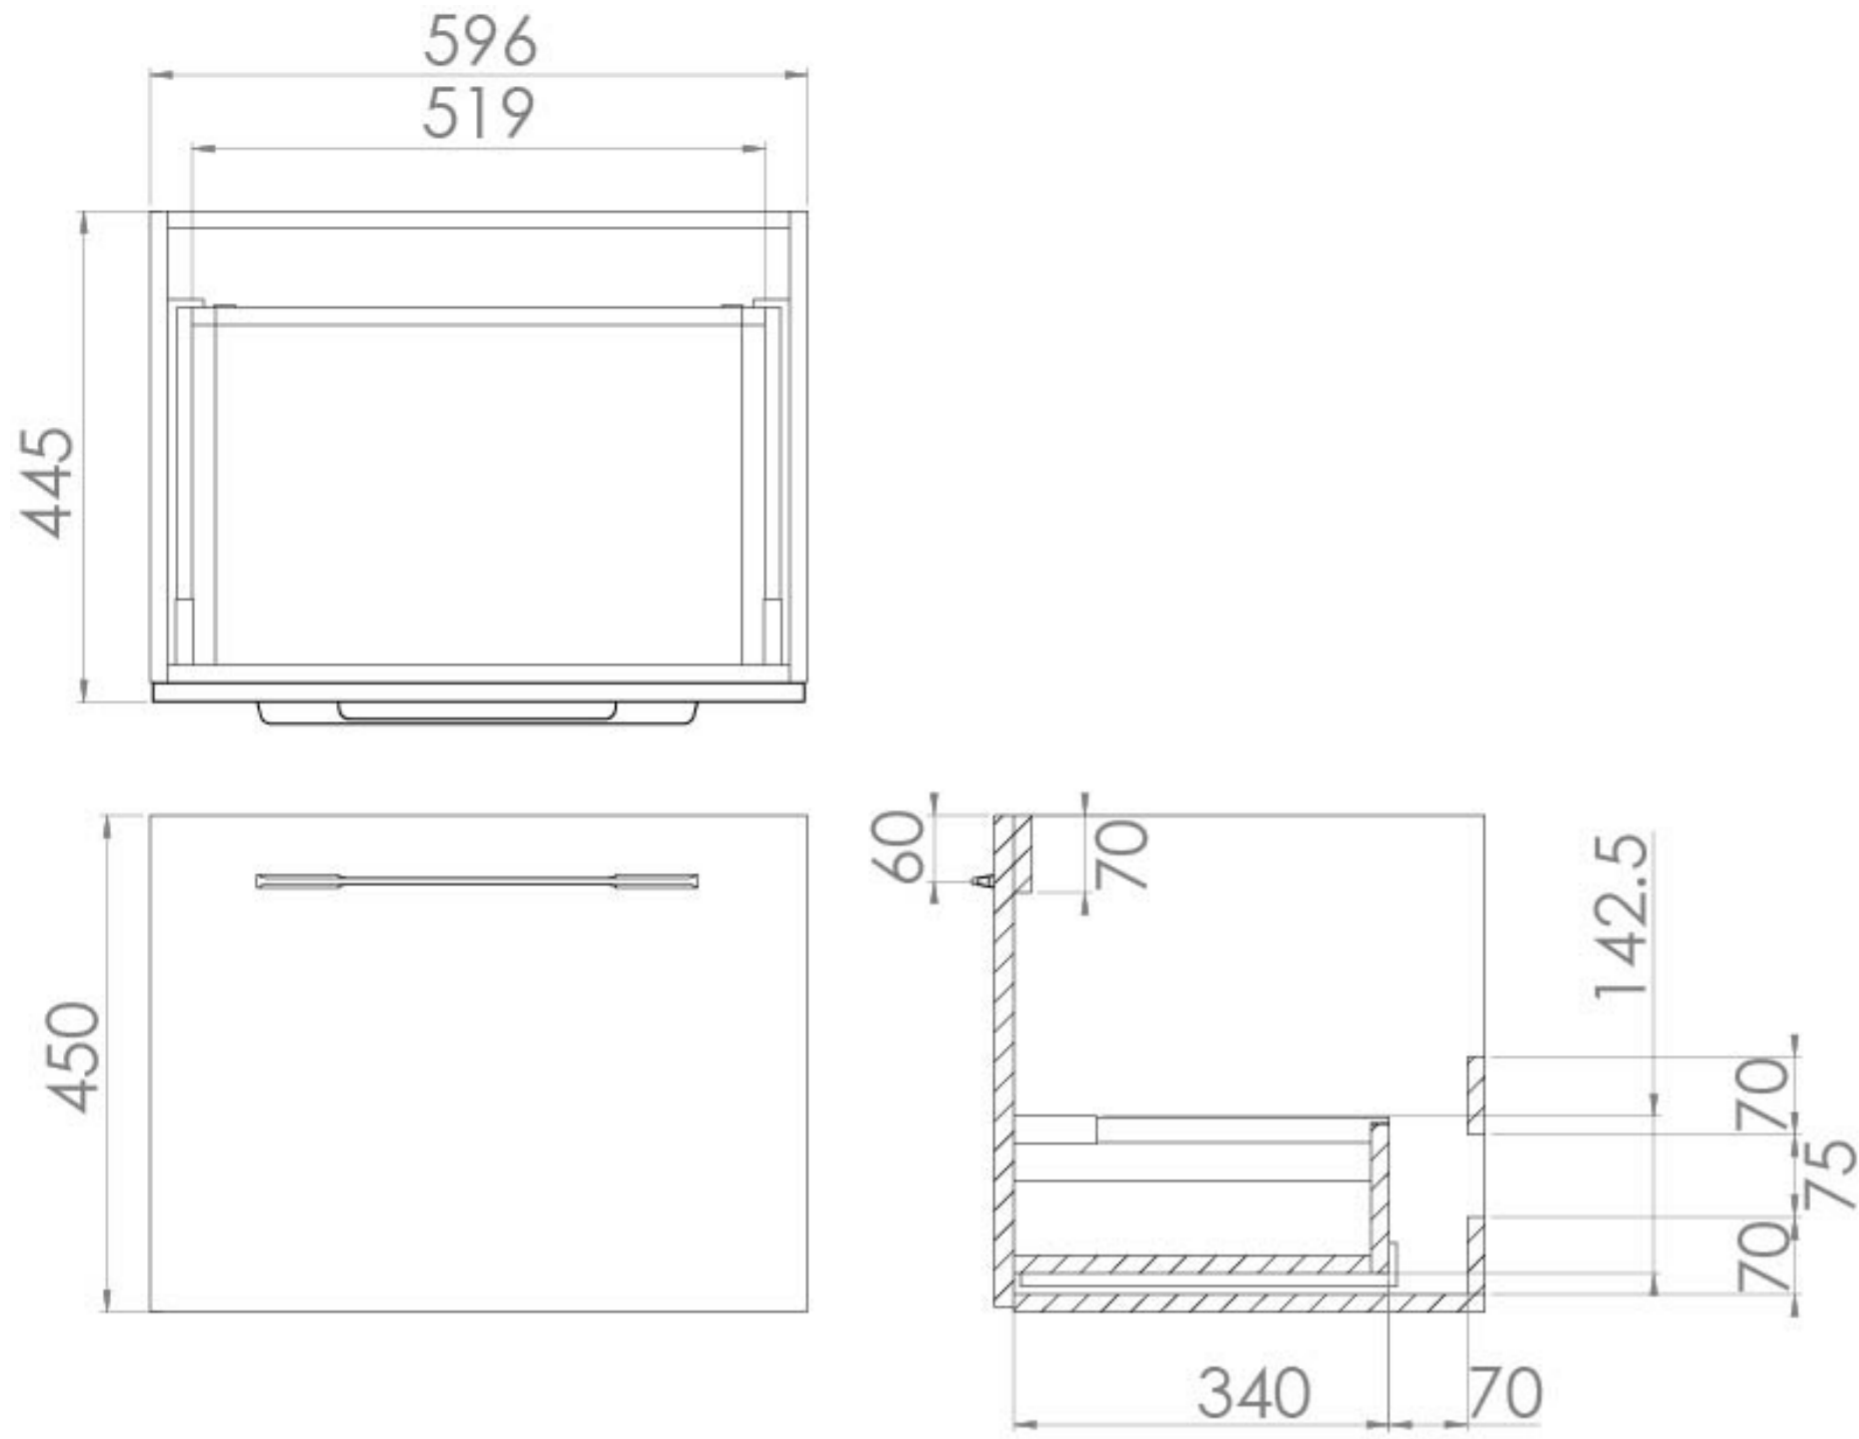

TECHNICAL DRAWING

Saneux reserves the right to alter the specifications and product range without prior notice. Dimensions are given as a guide only. Dimensions should not be used for surrounding furniture, fixtures and fittings until the product is on site.

<https://saneux.com/products/austen-60cm-1-drawer-wall-mounted-unit-matte-iron-grey>