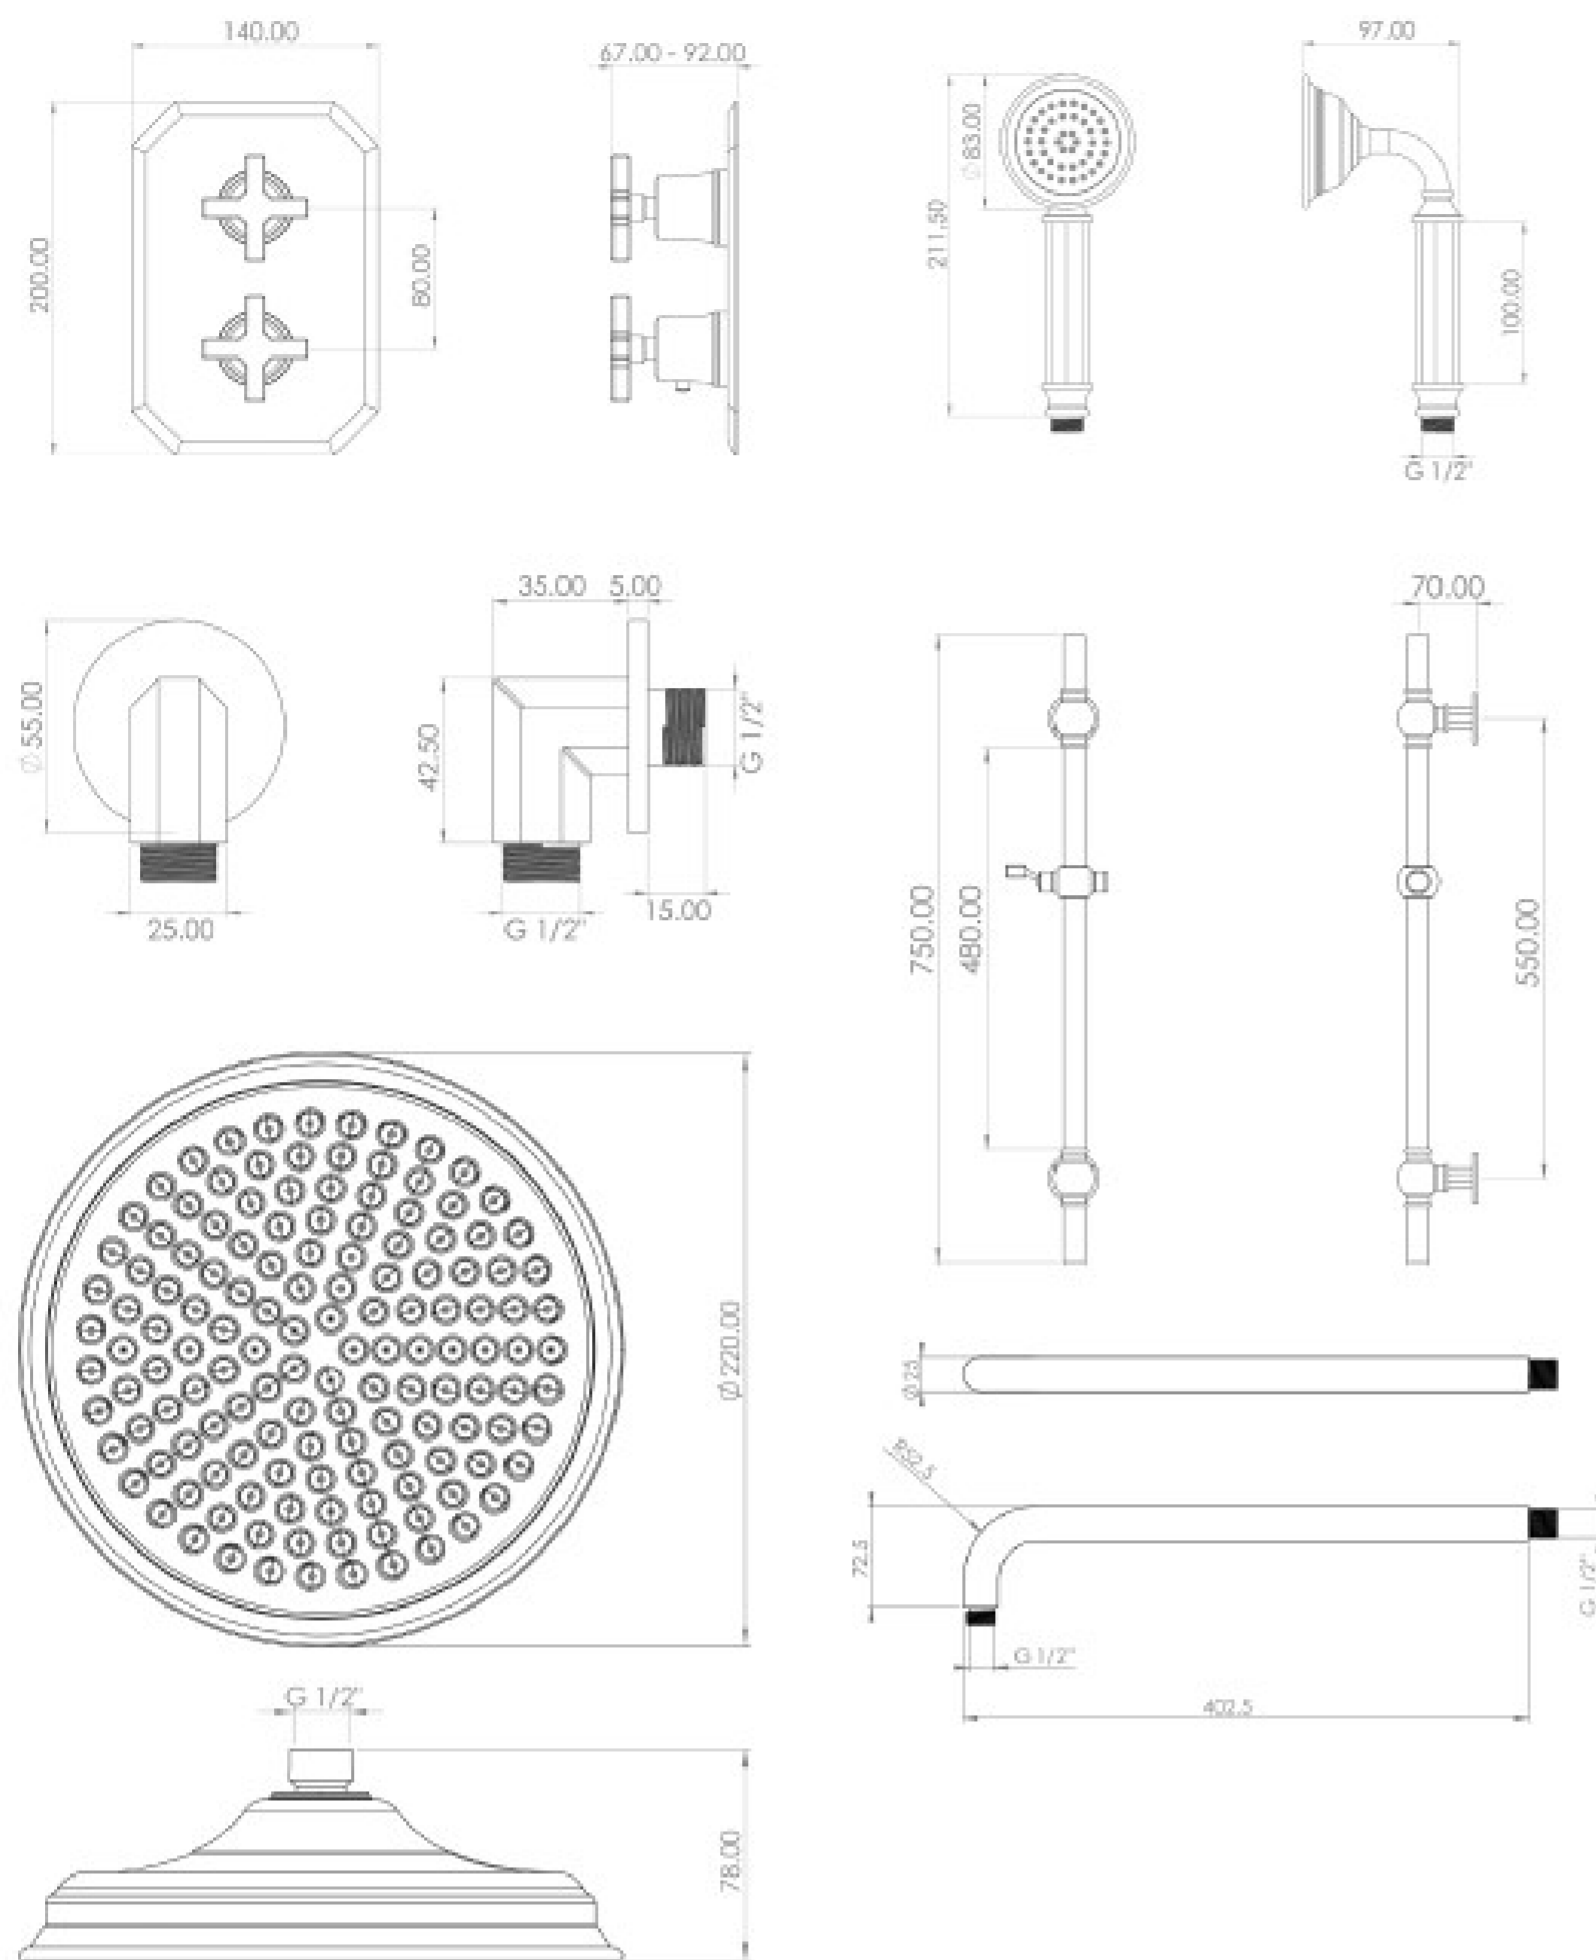

TECHNICAL DRAWING

Saneux reserves the right to alter the specifications and product range without prior notice. Dimensions are given as a guide only. Dimensions should not be used for surrounding furniture, fixtures and fittings until the product is on site.

<https://saneux.com/products/cromwell-2-way-shower-kit-with-cross-handles-chrome>