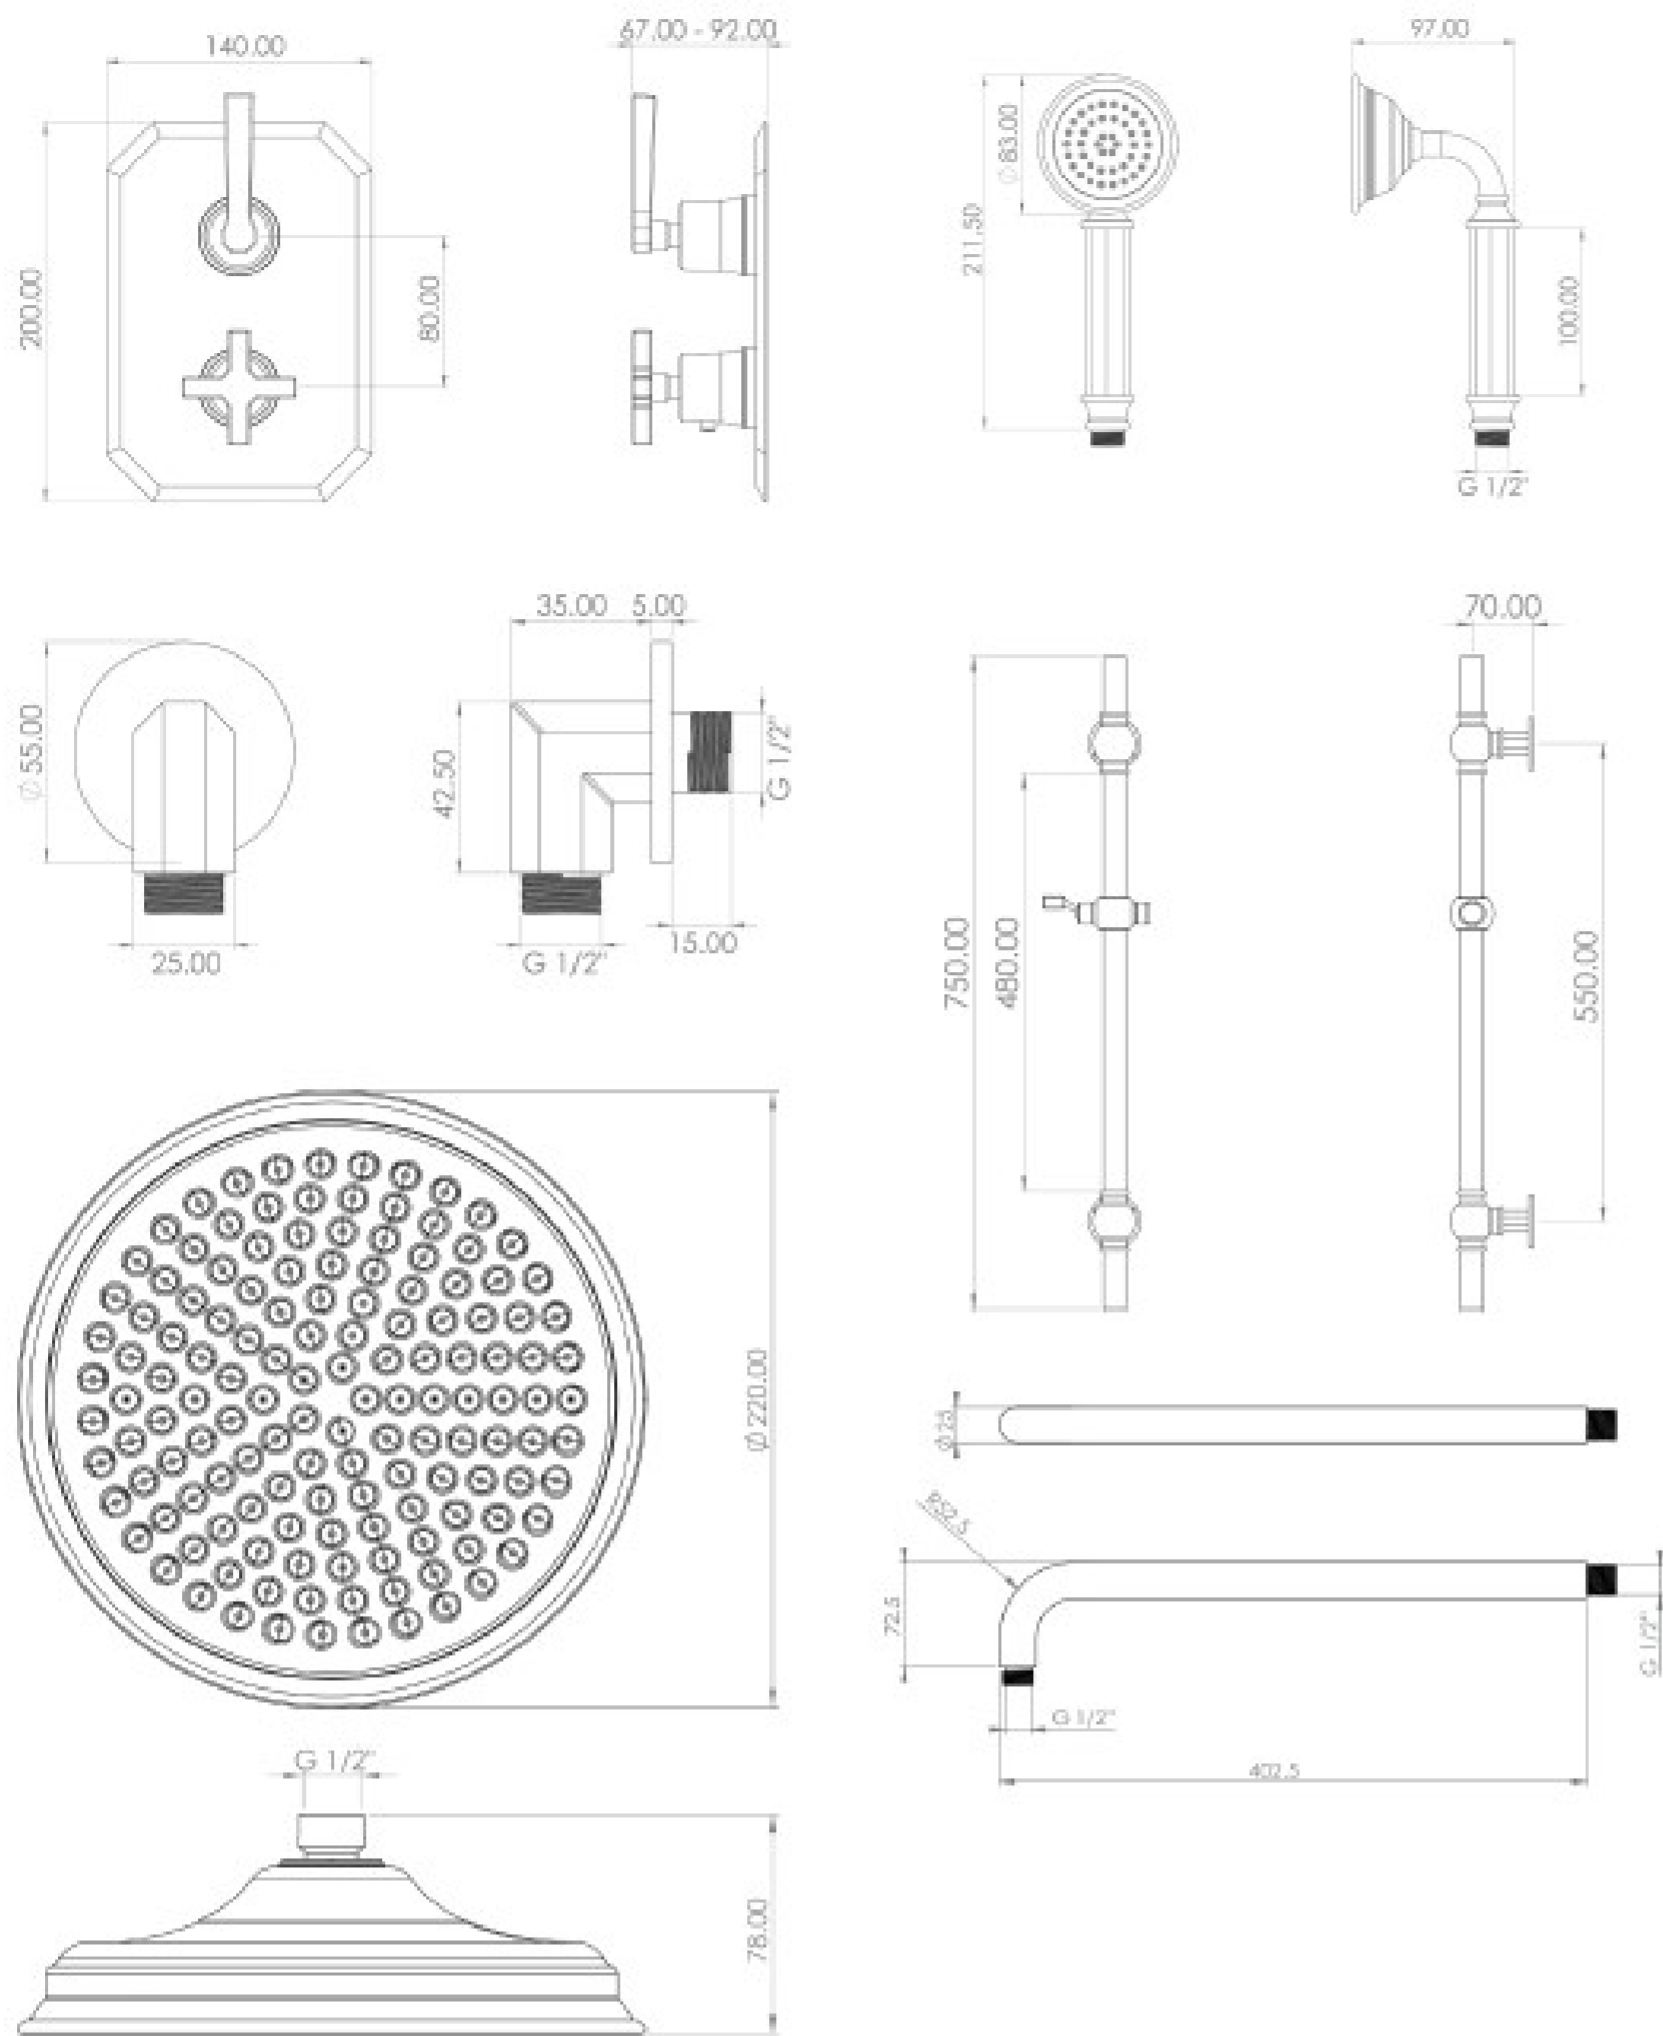

TECHNICAL DRAWING

Saneux reserves the right to alter the specifications and product range without prior notice. Dimensions are given as a guide only. Dimensions should not be used for surrounding furniture, fixtures and fittings until the product is on site.

<https://saneux.com/products/cromwell-2-way-shower-kit-with-lever-cross-handles-chrome>